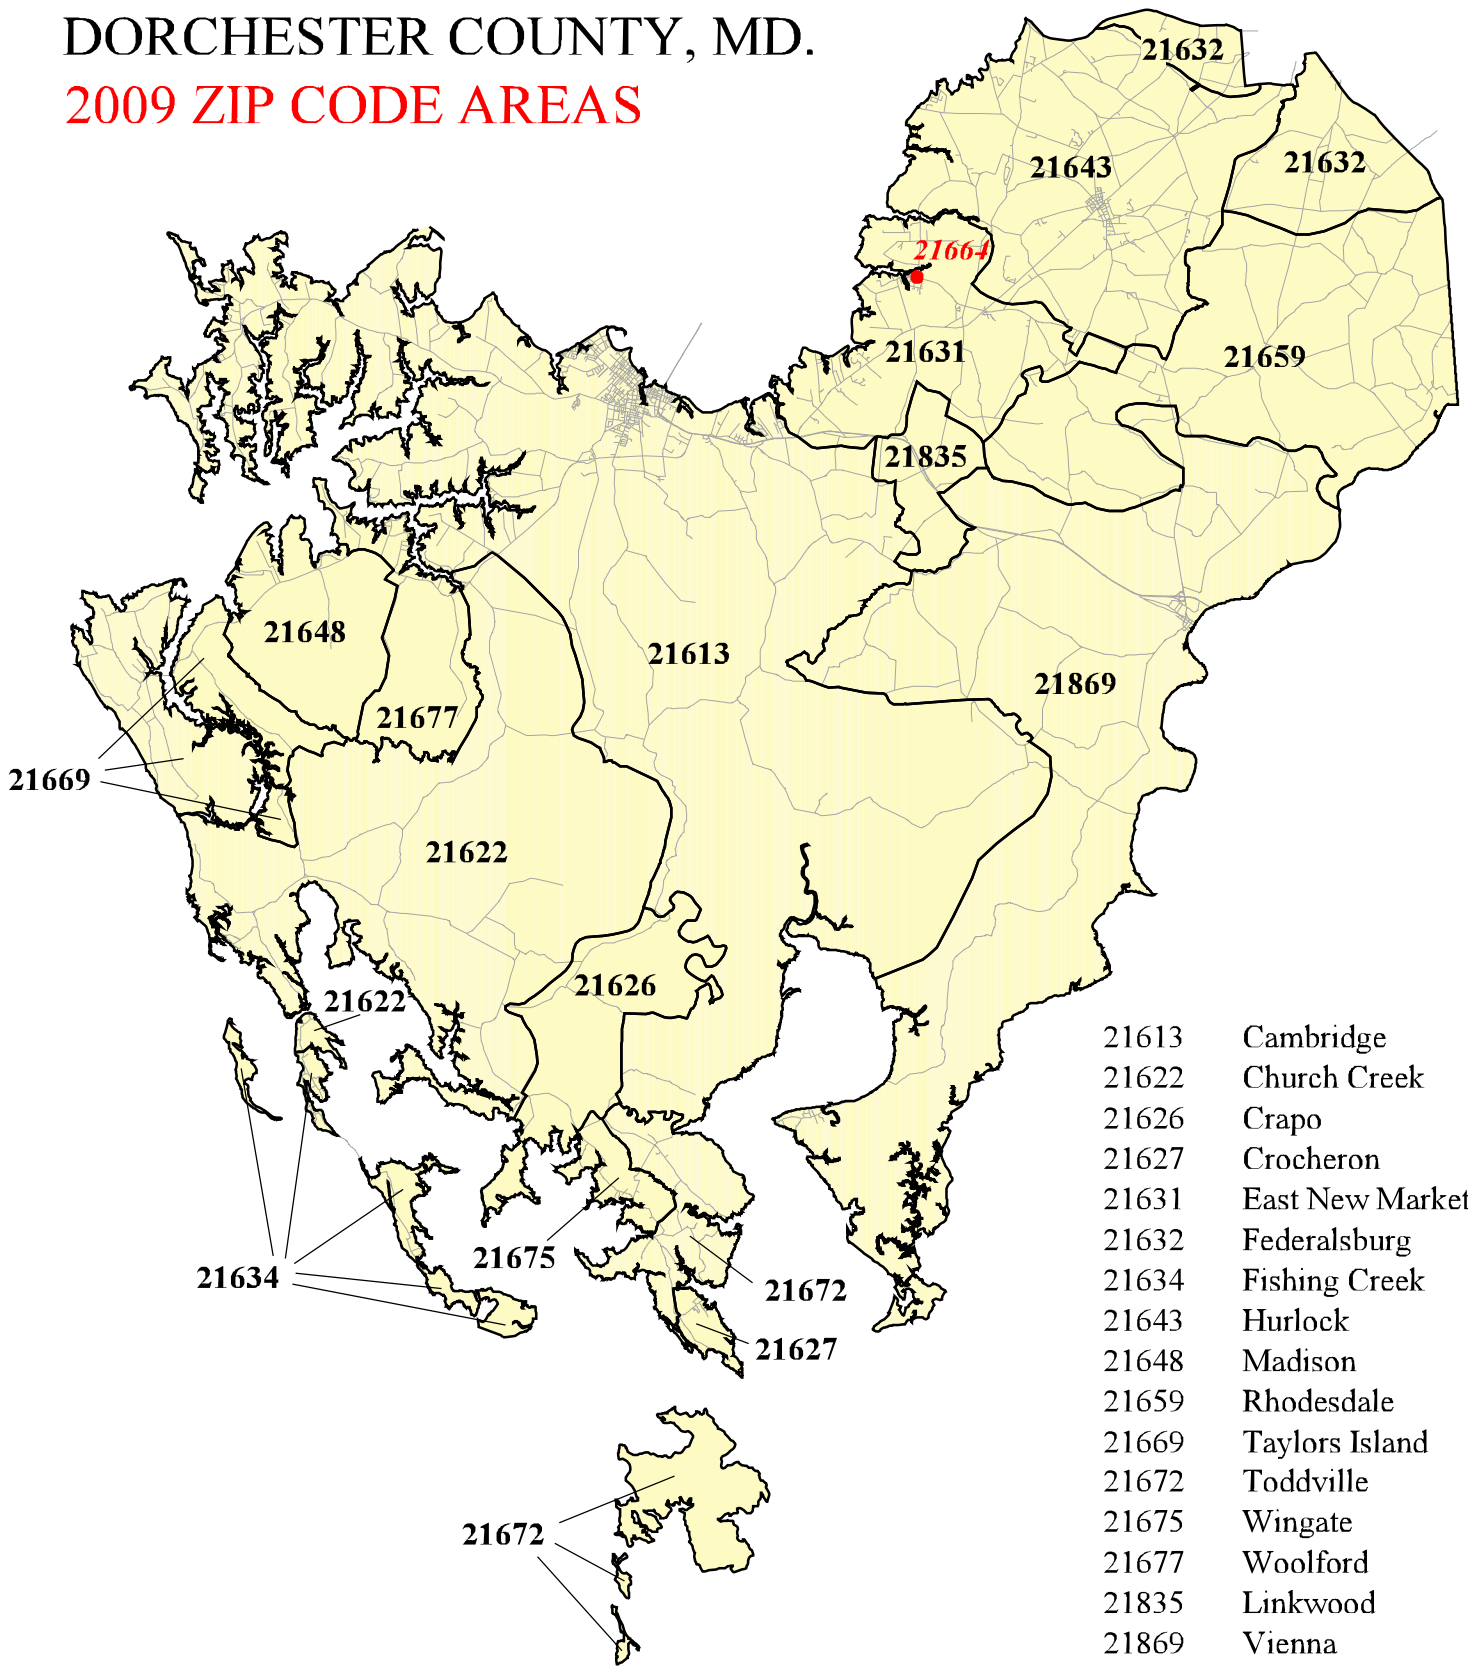

DORCHESTER COUNTY, MD.

2009 ZIP CODE AREAS

- 21613 Cambridge
- 21622 Church Creek
- 21626 Crapo
- 21627 Crocheron
- 21631 East New Market
- 21632 Federalsburg
- 21634 Fishing Creek
- 21643 Hurlock
- 21648 Madison
- 21659 Rhodesdale
- 21669 Taylors Island
- 21672 Toddville
- 21675 Wingate
- 21677 Woolford
- 21835 Linkwood
- 21869 Vienna

POST OFFICE ZIP CODES

21664 Secretary