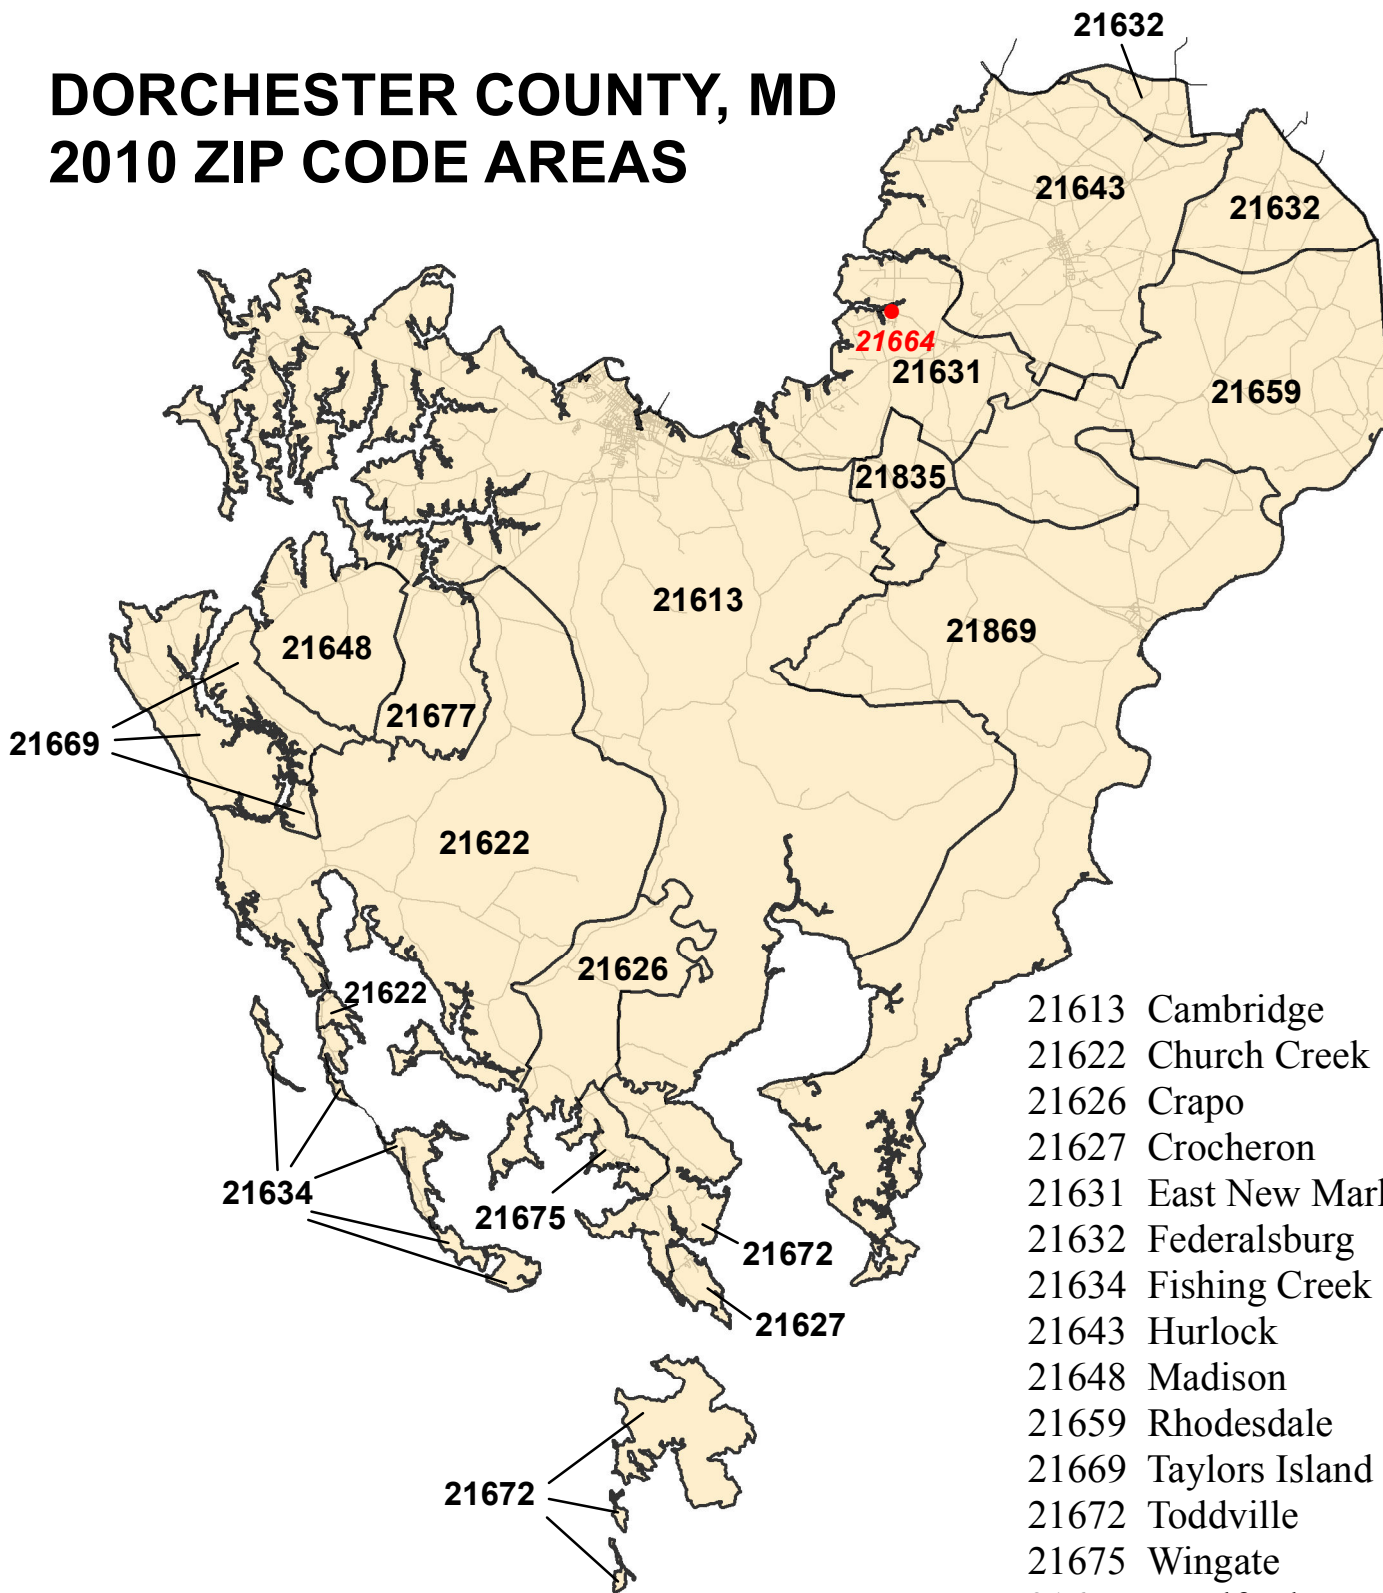

DORCHESTER COUNTY, MD 2010 ZIP CODE AREAS

- 21613 Cambridge
- 21622 Church Creek
- 21626 Crapo
- 21627 Crocheron
- 21631 East New Market
- 21632 Federalsburg
- 21634 Fishing Creek
- 21643 Hurlock
- 21648 Madison
- 21659 Rhodesdale
- 21669 Taylors Island
- 21672 Toddville
- 21675 Wingate
- 21677 Woolford
- 21835 Linkwood
- 21869 Vienna

POST OFFICE ZIP CODES

21664 Secretary