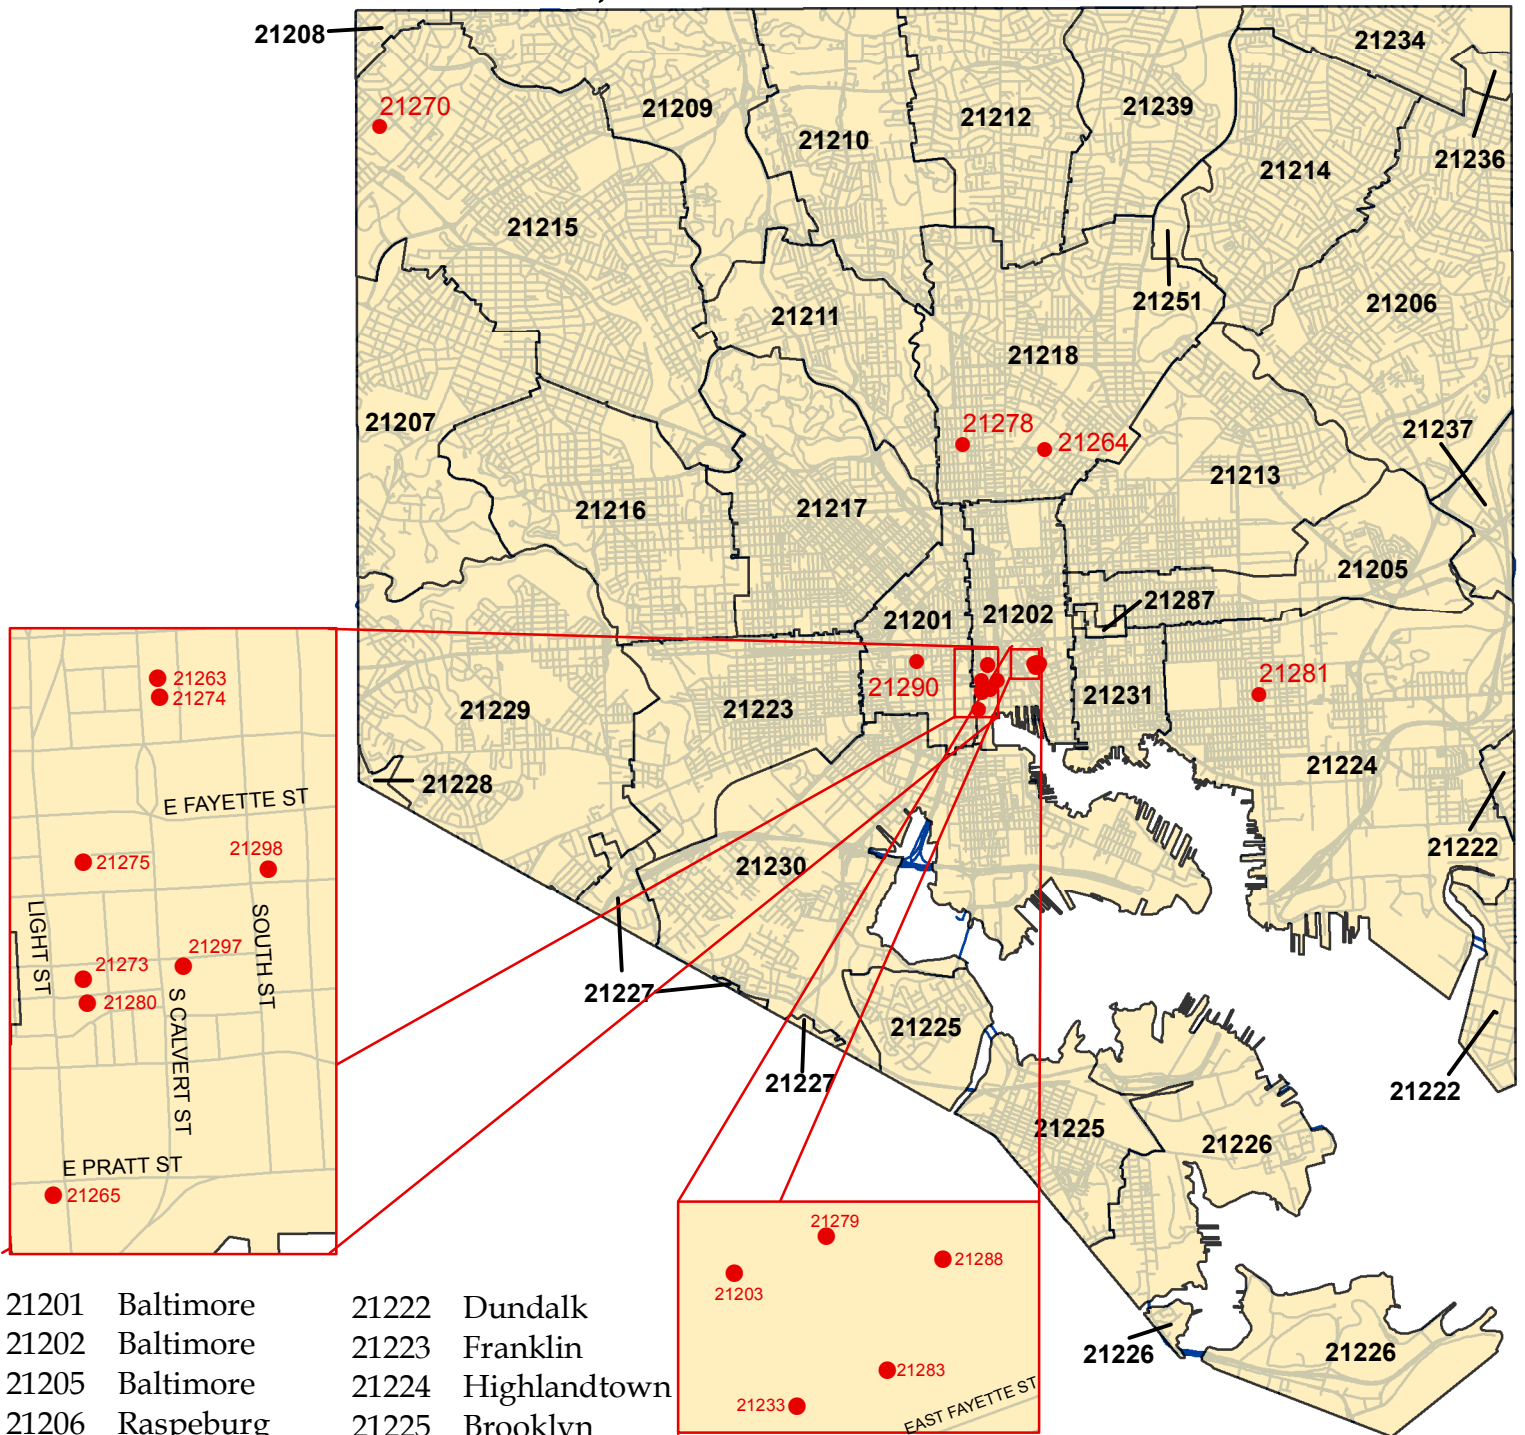

BALTIMORE CITY, MD 2013 ZIP CODE AREAS

21201	Baltimore	21222	Dundalk
21202	Baltimore	21223	Franklin
21205	Baltimore	21224	Highlandtown
21206	Raspeburg	21225	Brooklyn
21207	Gwynn Oak	21226	Curtis Bay
21208	Pikesville	21227	Halethorpe
21209	Mt Washington	21228	Catonsville
21210	Roland Park	21229	Carroll
21211	Baltimore	21230	Morrell Park
21212	Govans	21231	Baltimore
21213	Clifton	21234	Parkville
21214	Baltimore	21236	Nottingham
21215	Arlington	21237	Rosedale
21216	Baltimore	21239	Northwood
21217	Druid	21251	Baltimore
21218	Baltimore	21287	Baltimore

POST OFFICE ZIP CODES

21203	Baltimore	21278	Baltimore
21233	Baltimore	21279	Baltimore
21263	Baltimore	21280	Baltimore
21264	Baltimore	21281	Baltimore
21265	Baltimore	21283	Baltimore
21270	Baltimore	21288	Baltimore
21273	Baltimore	21290	Baltimore
21274	Baltimore	21297	Baltimore
21275	Baltimore	21298	Baltimore