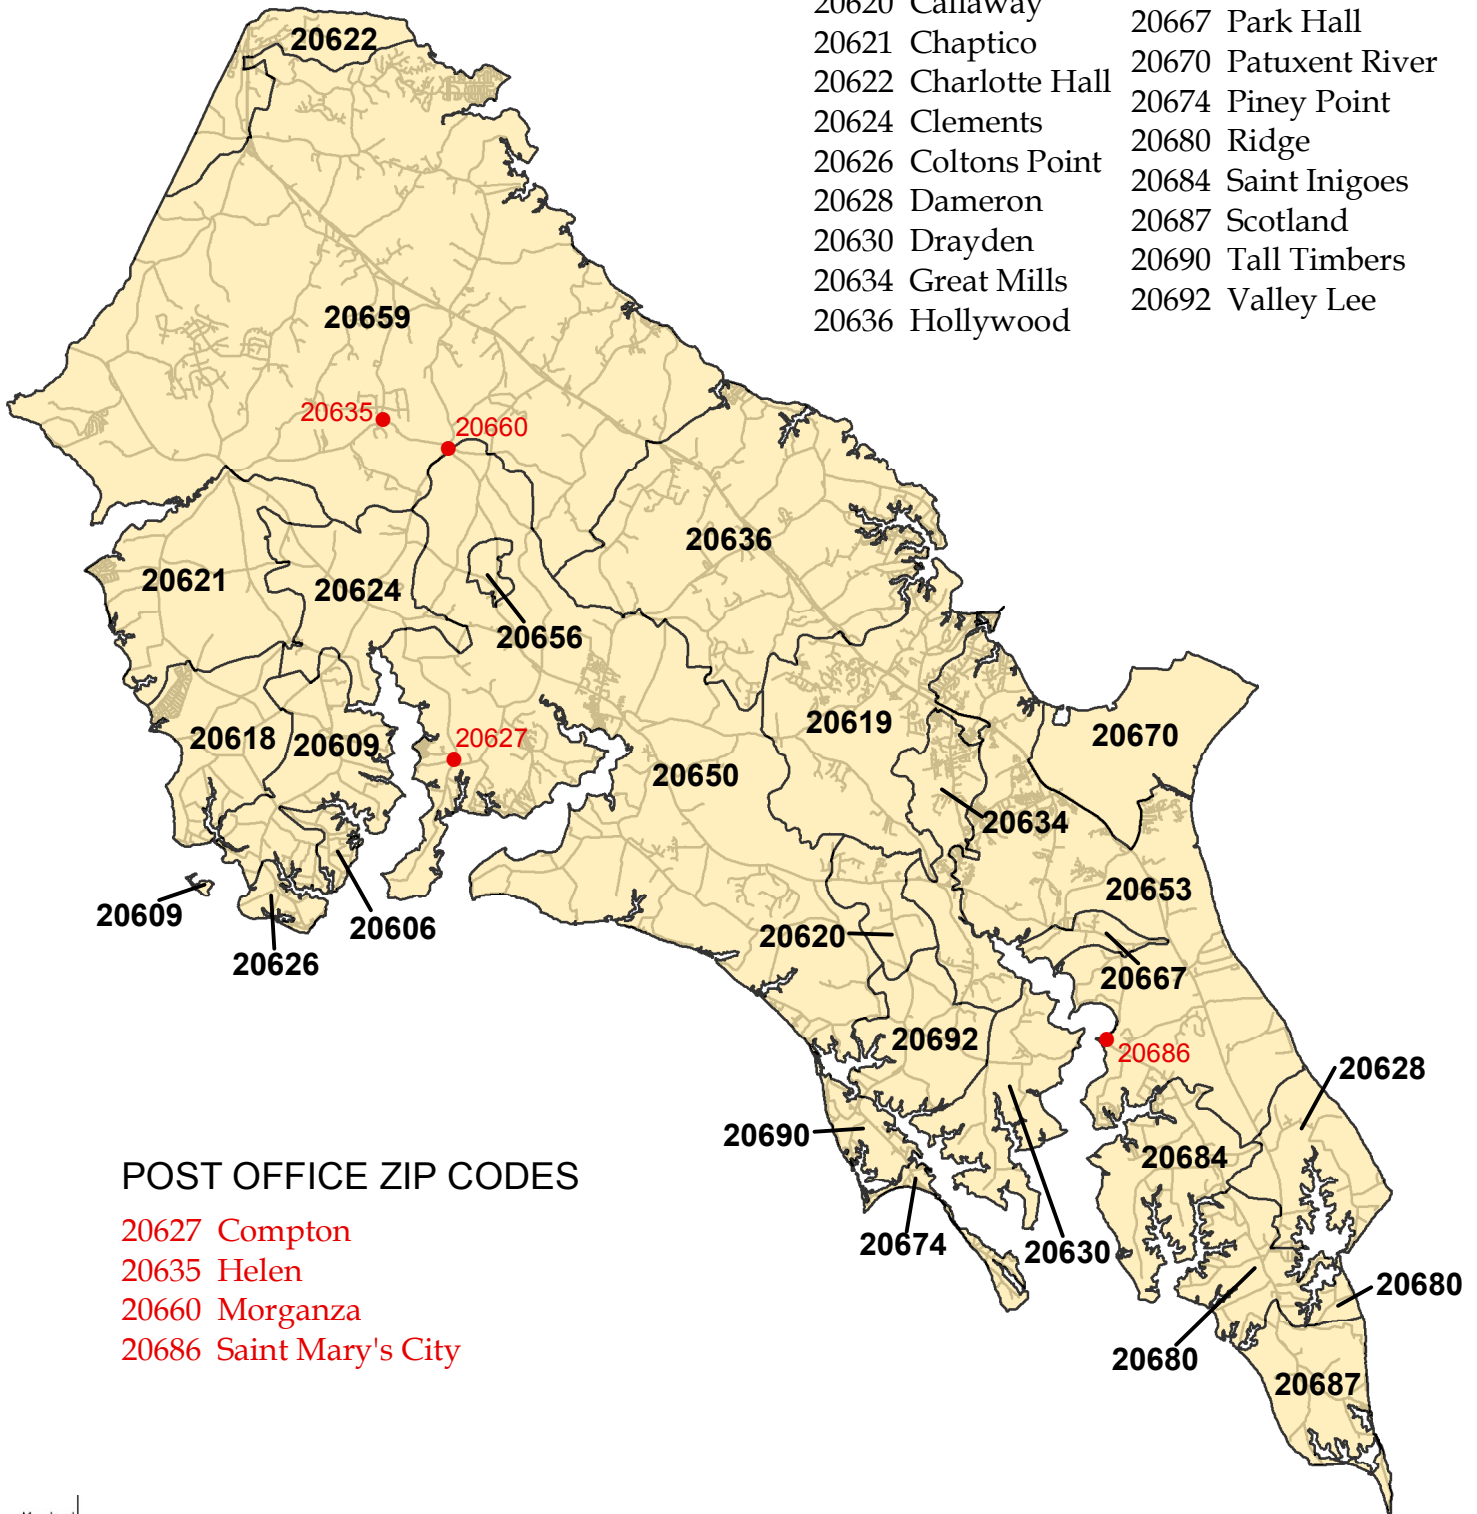

# ST MARY'S COUNTY, MD

## 2013 ZIP CODES AREAS

- |                      |                      |
|----------------------|----------------------|
| 20606 Abell          | 20650 Leonardtown    |
| 20609 Avenue         | 20653 Lexington Park |
| 20618 Bushwood       | 20656 Loveville      |
| 20619 California     | 20659 Mechanicsville |
| 20620 Callaway       | 20667 Park Hall      |
| 20621 Chaptico       | 20670 Patuxent River |
| 20622 Charlotte Hall | 20674 Piney Point    |
| 20624 Clements       | 20680 Ridge          |
| 20626 Coltons Point  | 20684 Saint Inigoes  |
| 20628 Dameron        | 20687 Scotland       |
| 20630 Drayden        | 20690 Tall Timbers   |
| 20634 Great Mills    | 20692 Valley Lee     |
| 20636 Hollywood      |                      |

### POST OFFICE ZIP CODES

- 20627 Compton
- 20635 Helen
- 20660 Morganza
- 20686 Saint Mary's City