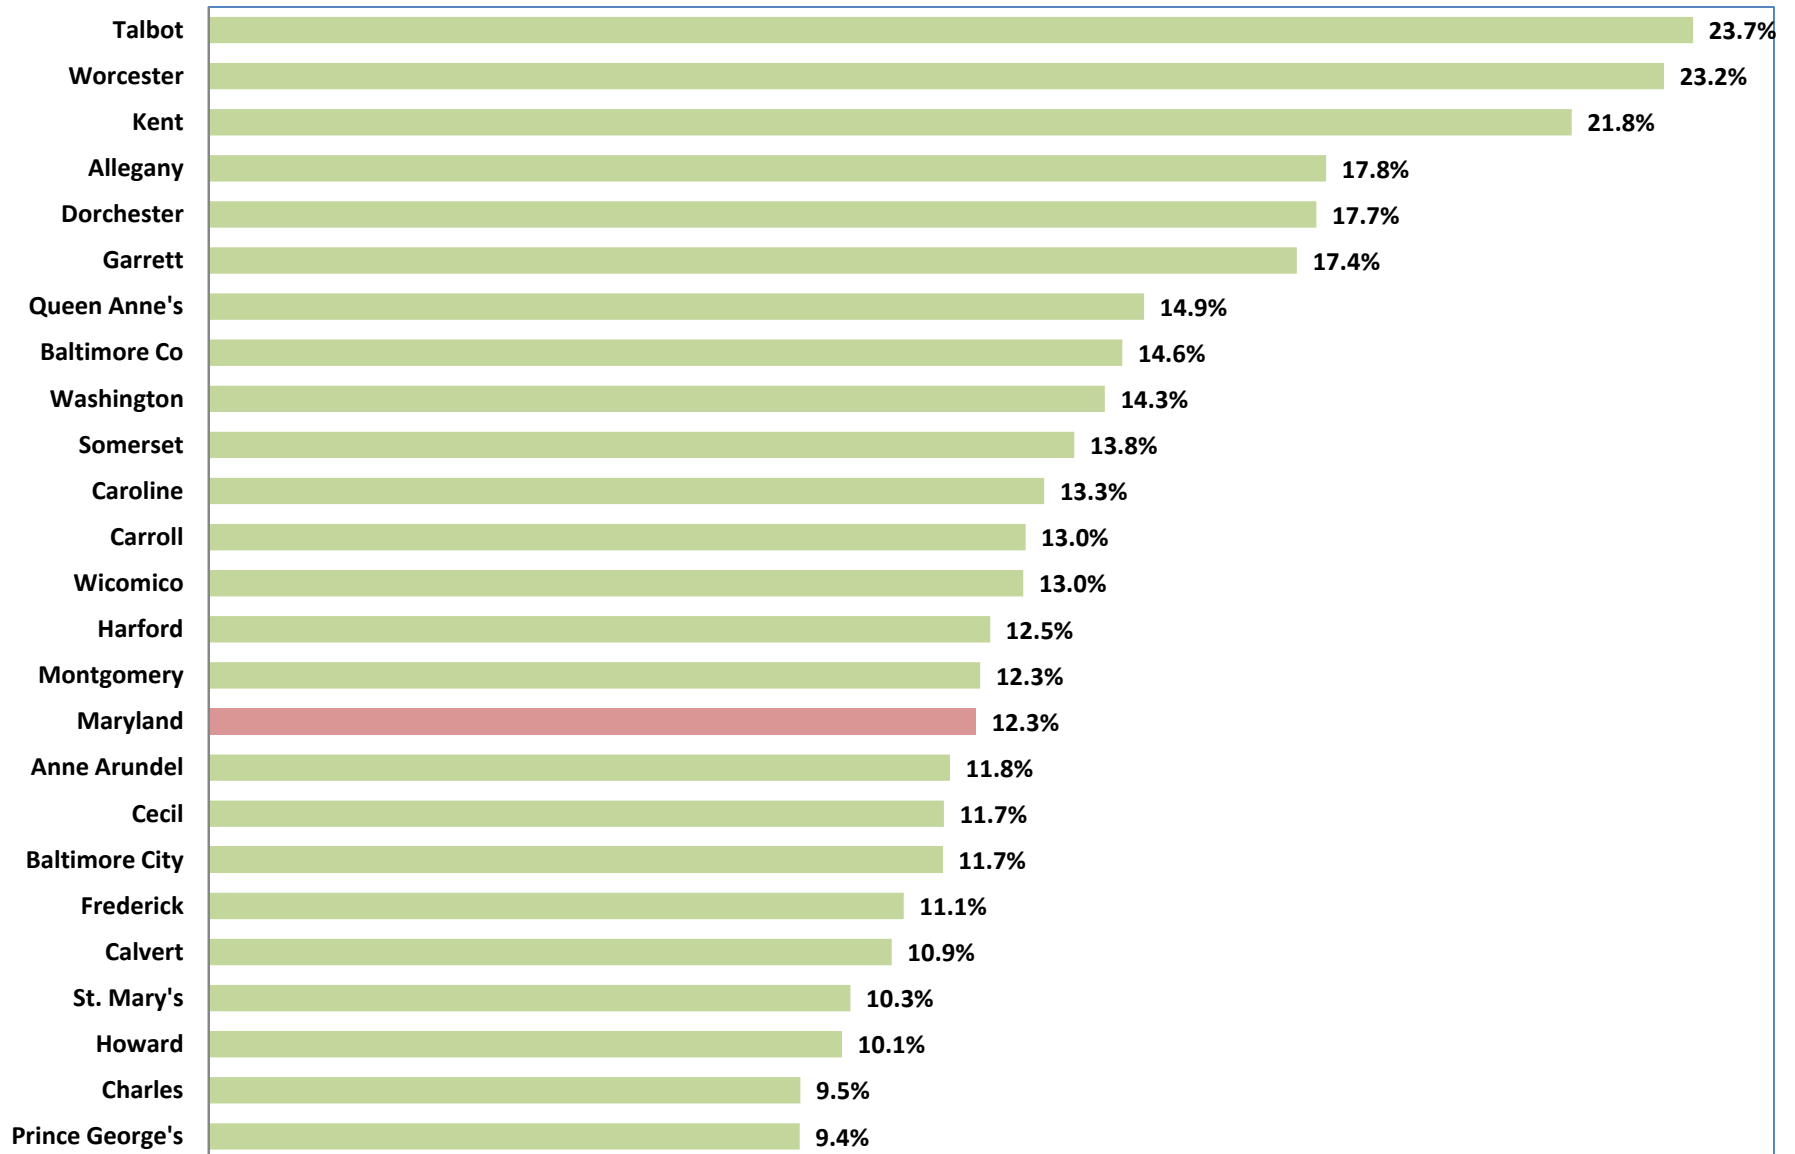

Percent of 2010 Population Ages 65 + for Maryland's Jurisdictions

Prepared by the Maryland Department of Planning. Source: U.S. Census Bureau, 2010 Demographic Profiles, May 2011