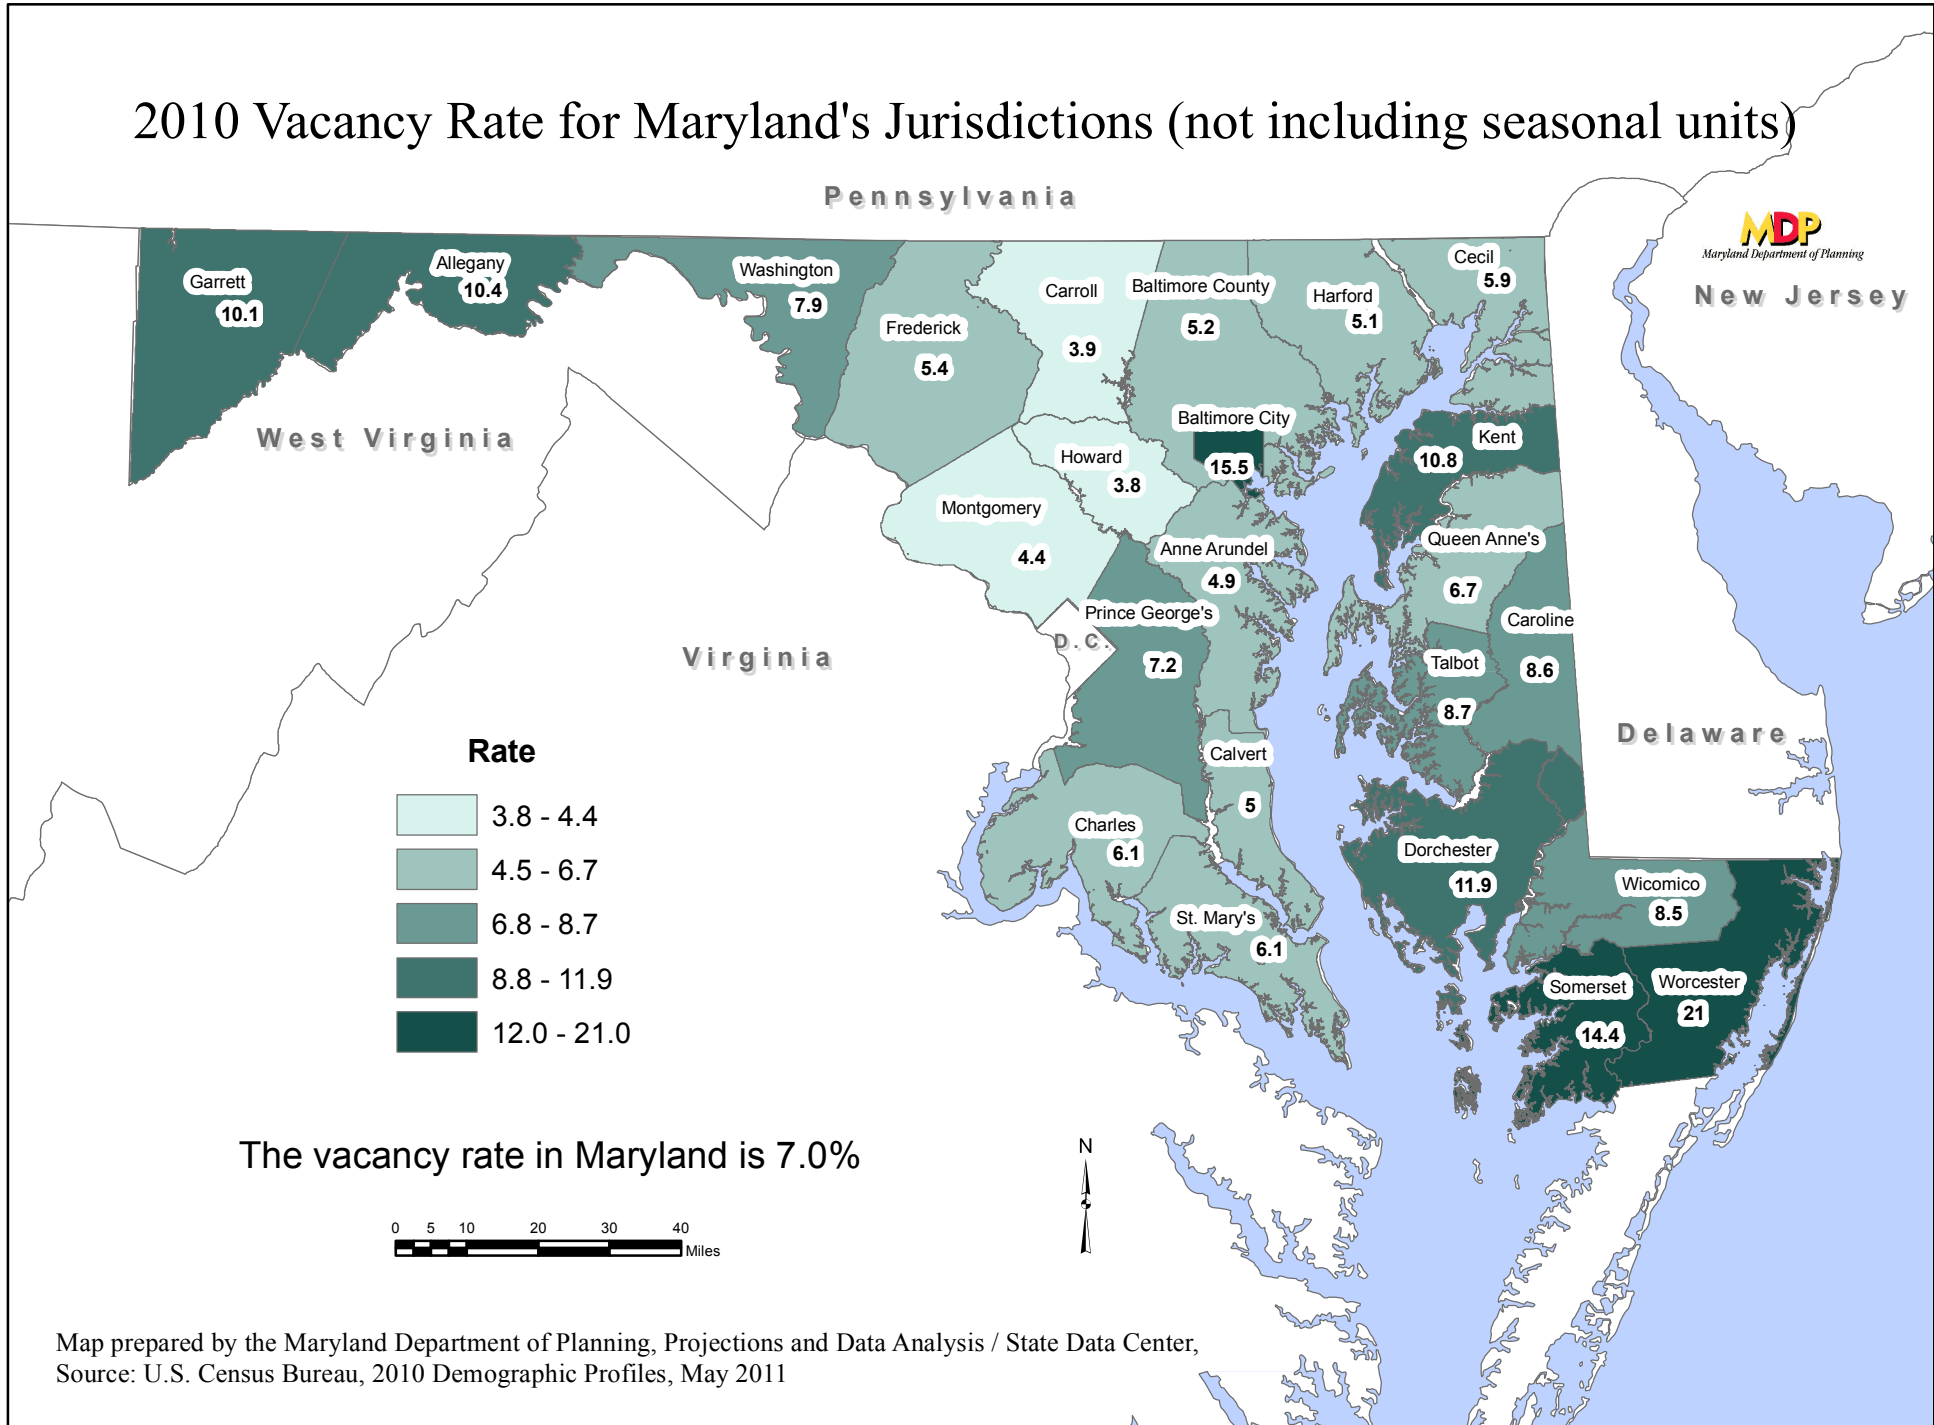

2010 Vacancy Rate for Maryland's Jurisdictions (not including seasonal units)

Map prepared by the Maryland Department of Planning, Projections and Data Analysis / State Data Center,
 Source: U.S. Census Bureau, 2010 Demographic Profiles, May 2011