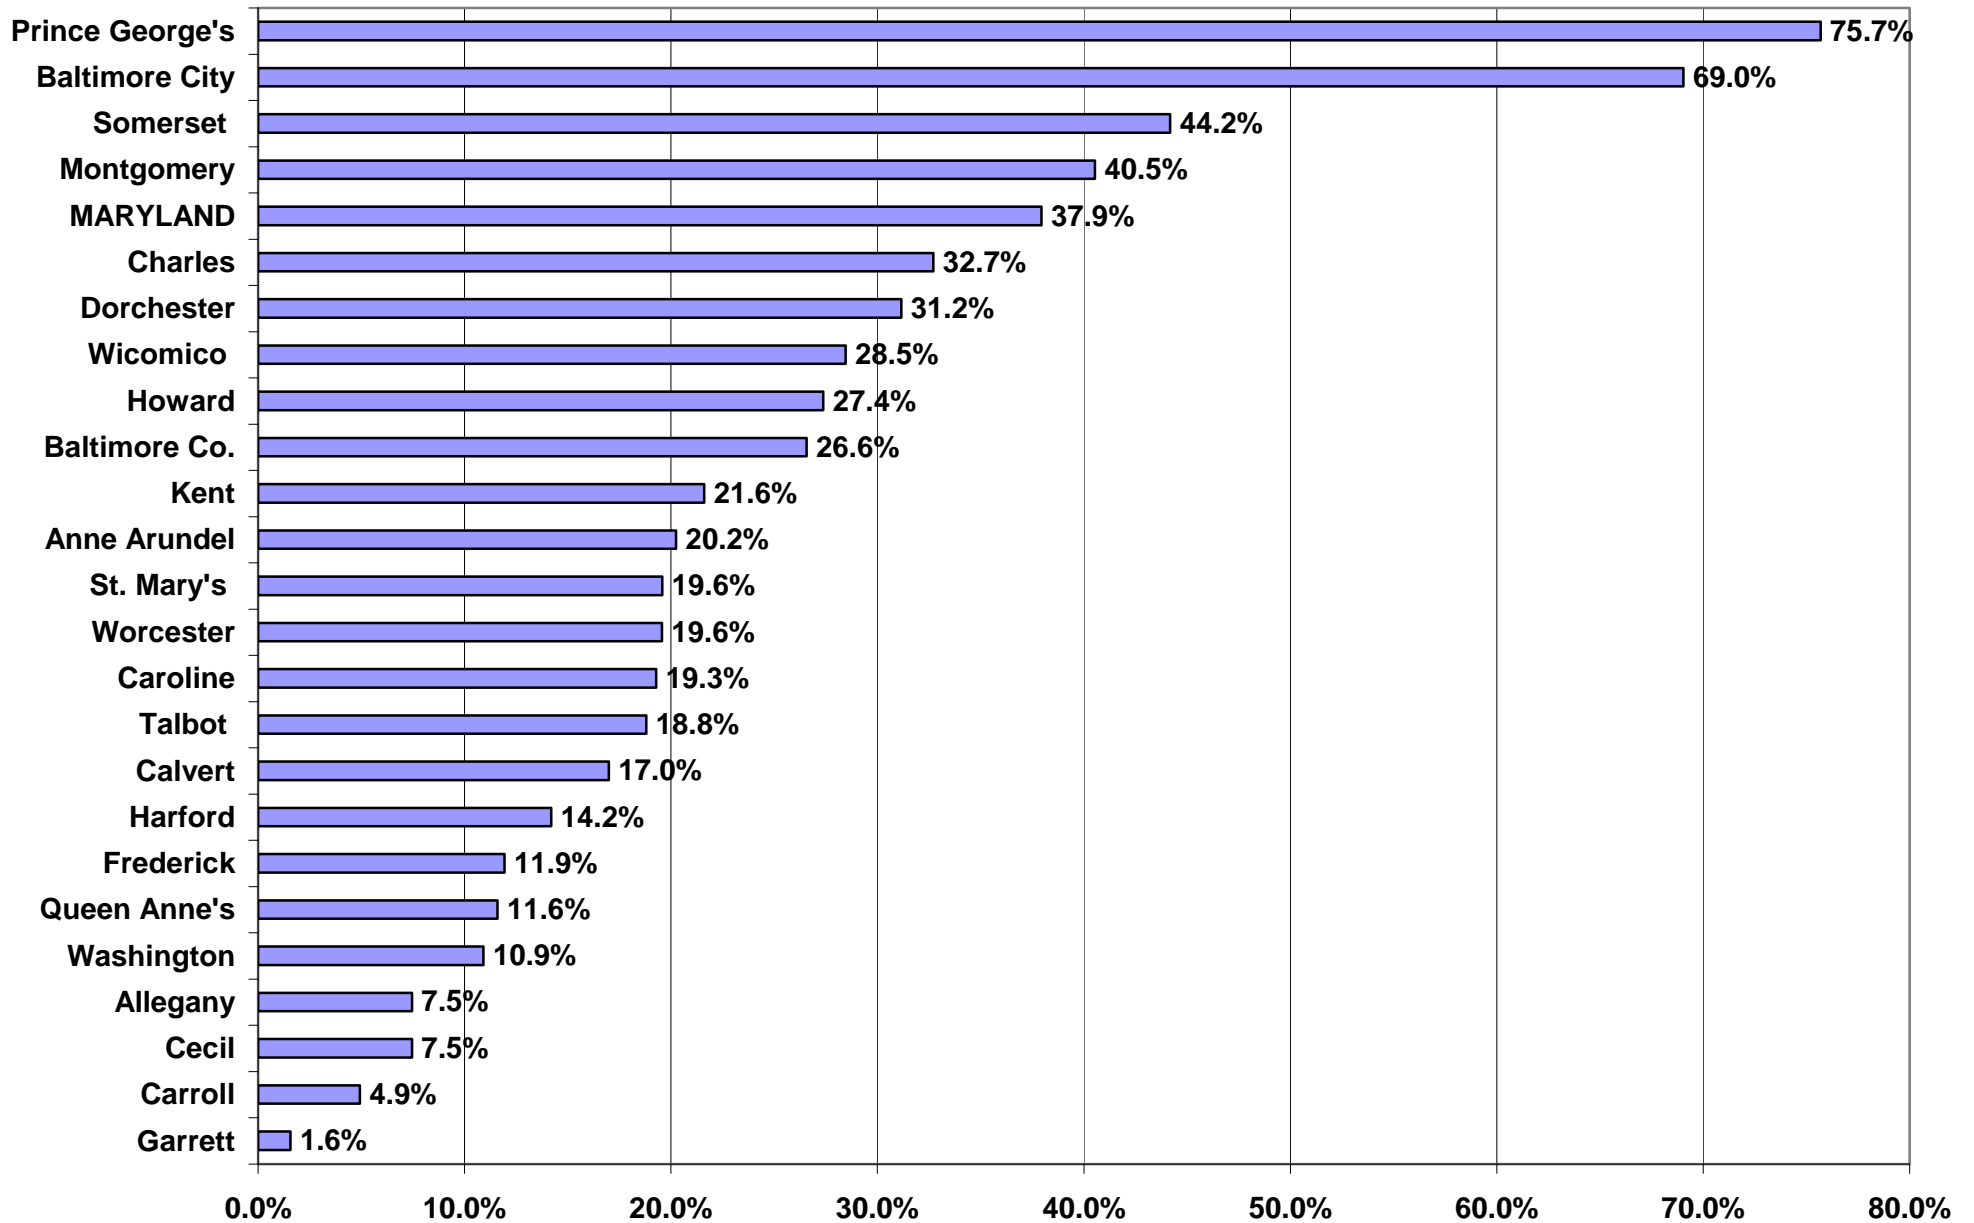

Percent Minority Population in 2000 for Maryland's Jurisdictions *

* Minority is anyone who is not "non-hispanic white"

Prepared by the Maryland Department of Planning, Planning Data Services, from the U.S. Census (DP1 - Profile of General Demographic Characteristics), May 2001