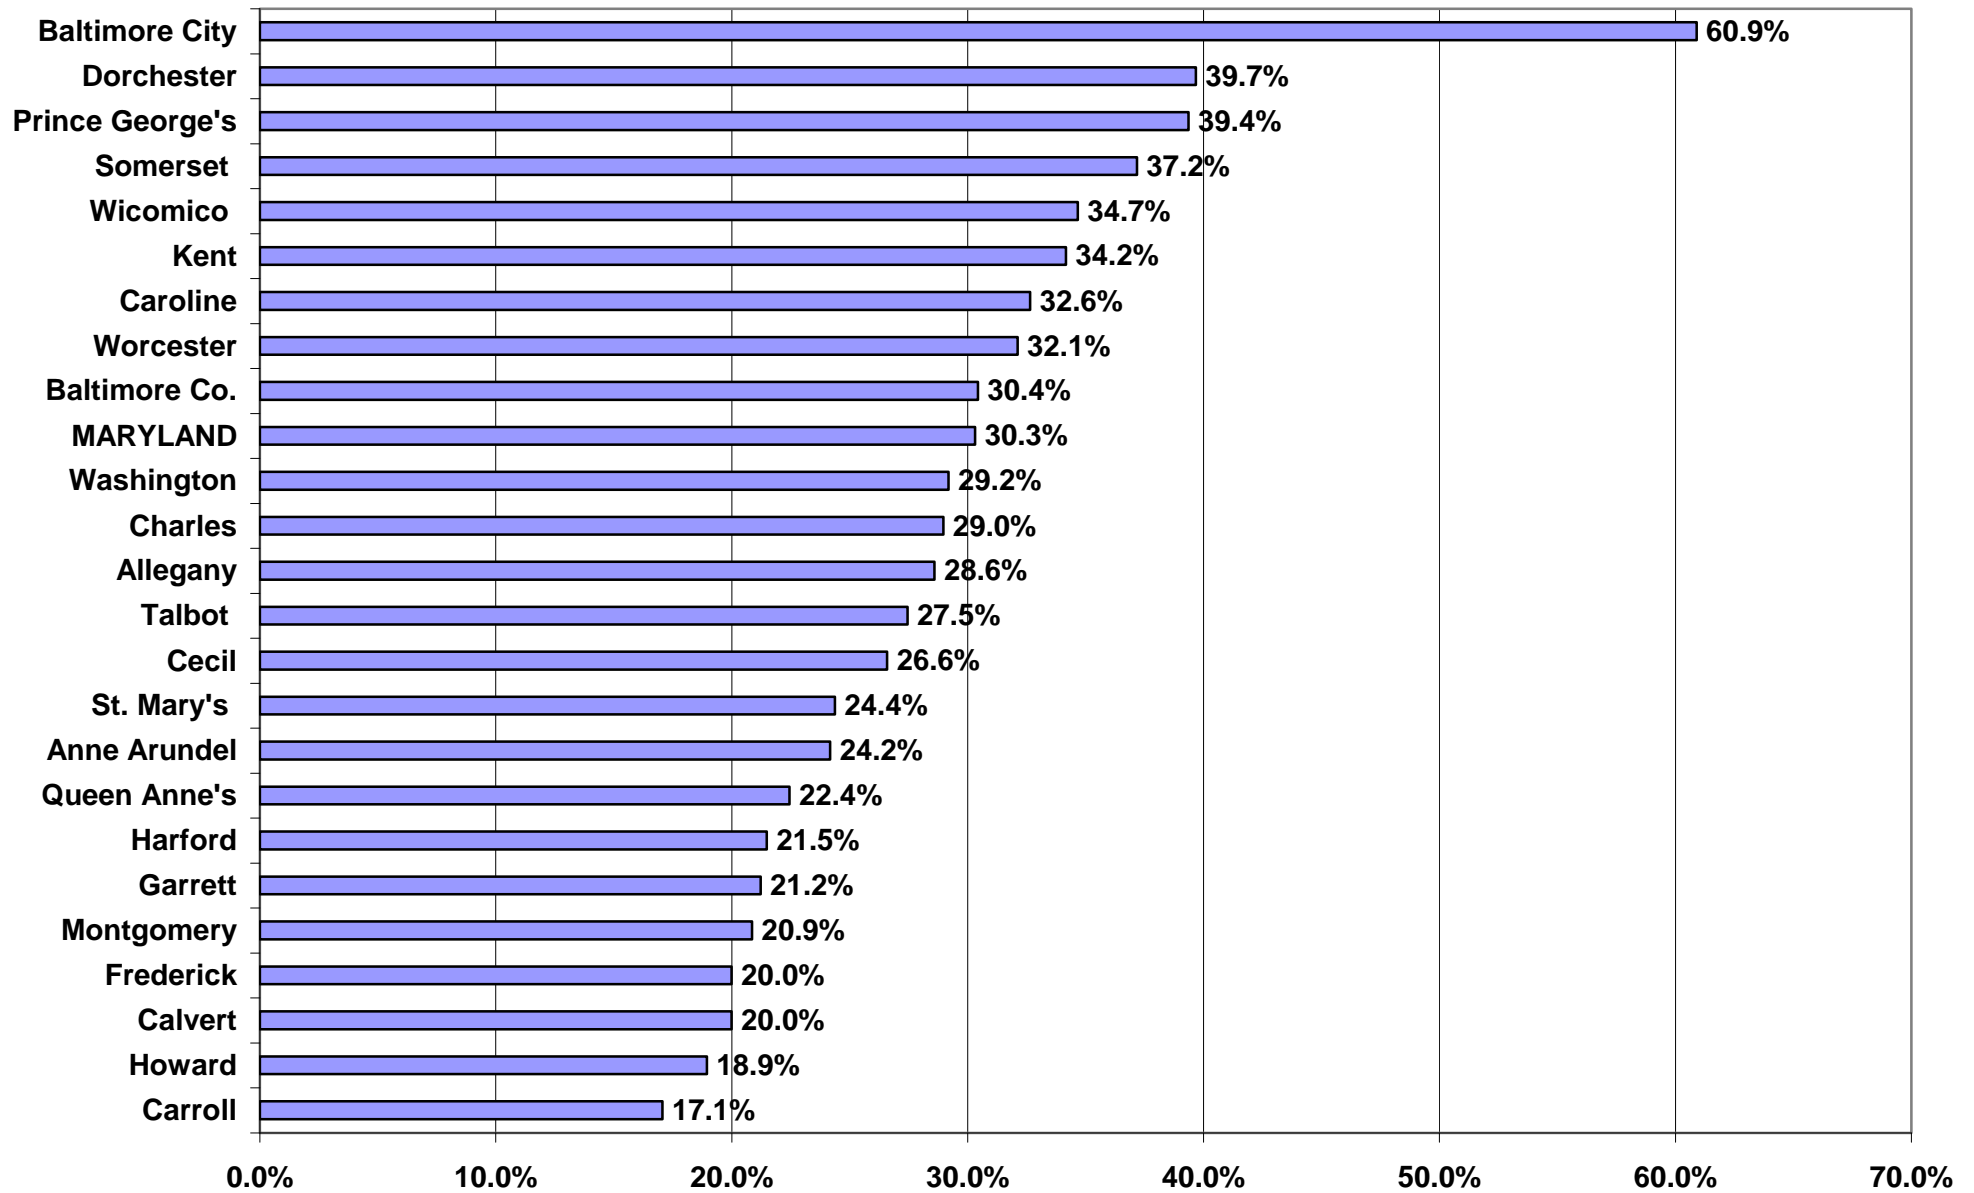

Percent Single-Parent Family Households With Own Children of Total Family Households With Own Children in 2000 for Maryland's Jurisdictions *

* With own children under 18 years of

Prepared by the Maryland Department of Planning, Planning Data Services, from the U.S. Census (DP1 - Profile of General Demographic Characteristics), May 2001