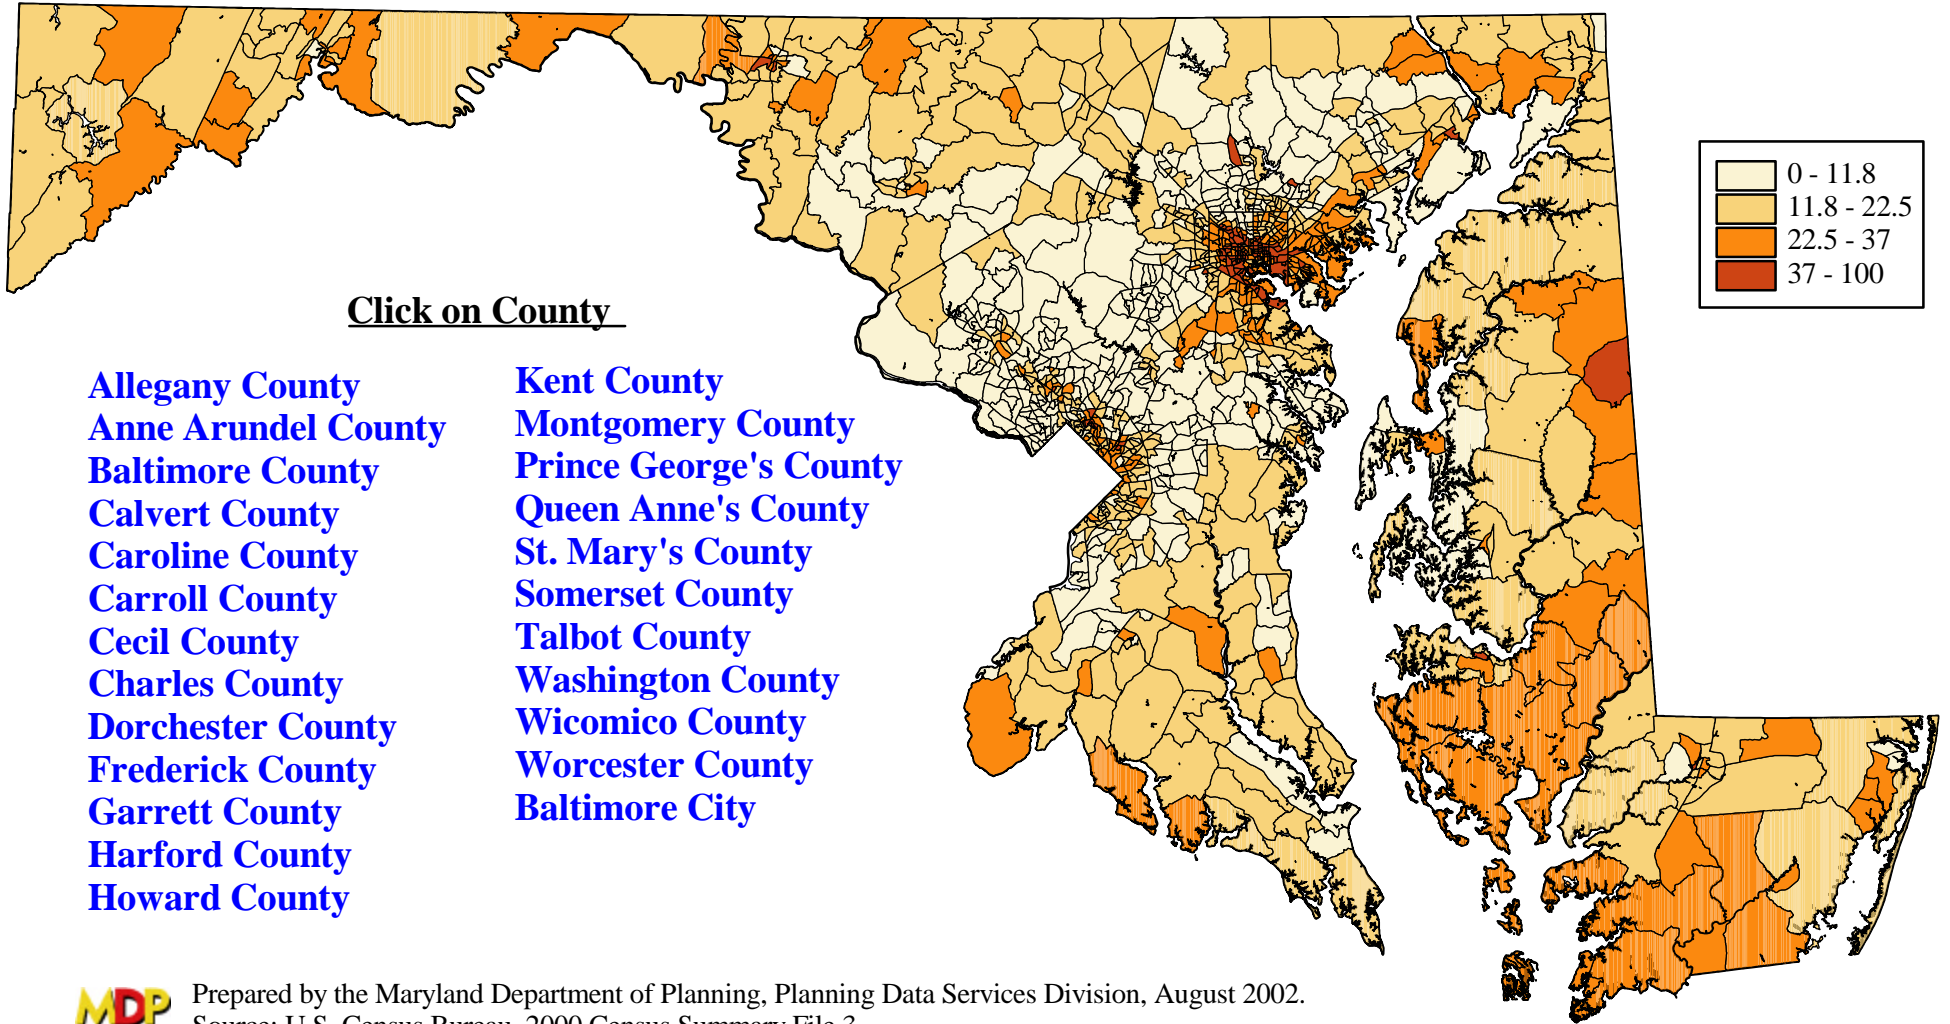

Percent Less Than High School Graduate (persons 25+) for Maryland's Census Tracts- 2000

Prepared by the Maryland Department of Planning, Planning Data Services Division, August 2002.
Source: U.S. Census Bureau, 2000 Census Summary File 3.