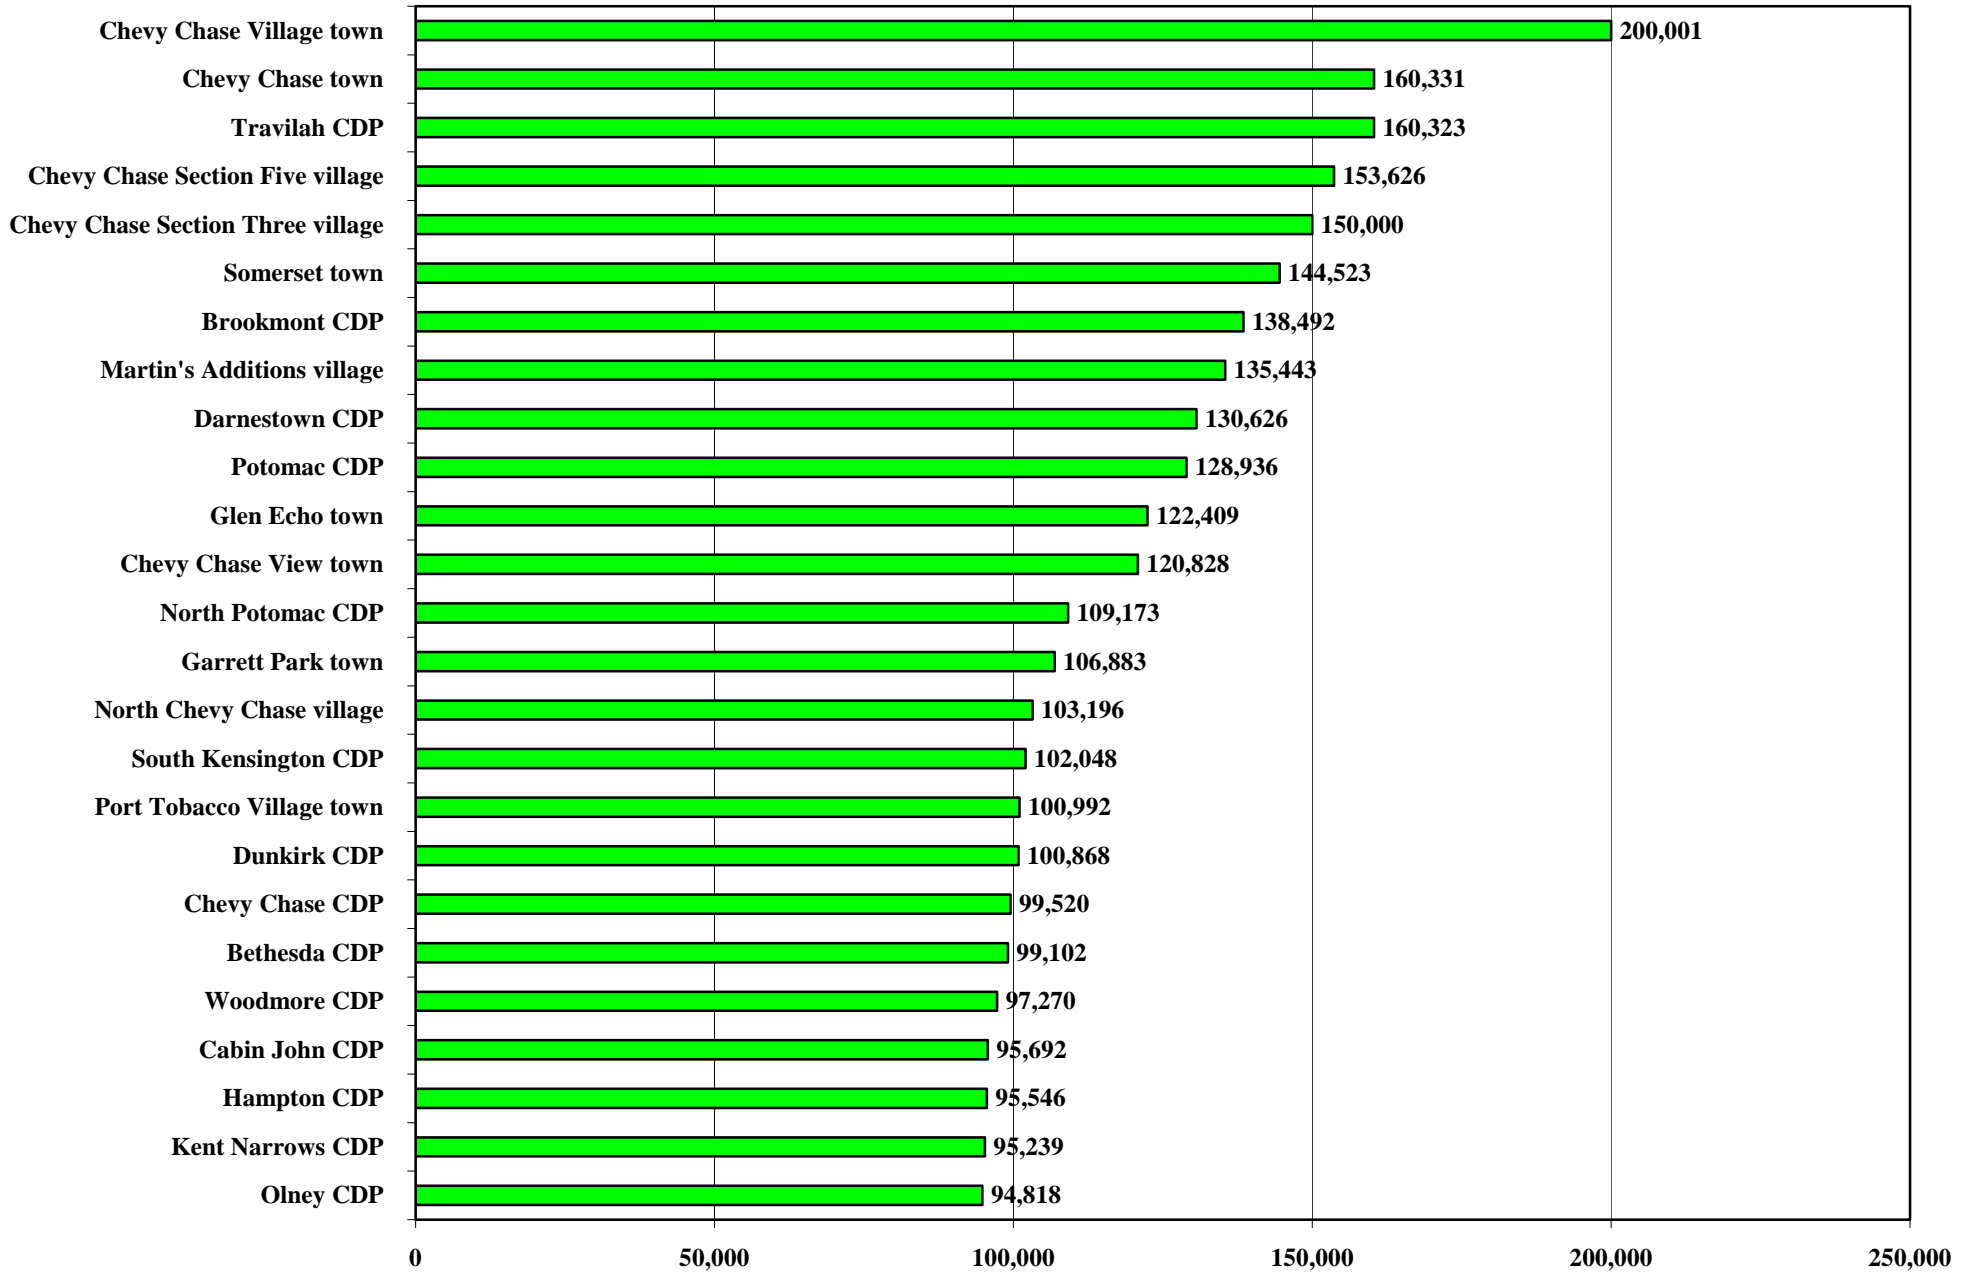

Median Household Income - 2000

Source: U.S. Census Bureau, 2000.

Prepared by the Maryland Department of Planning, Planning Data Services, May 2002.