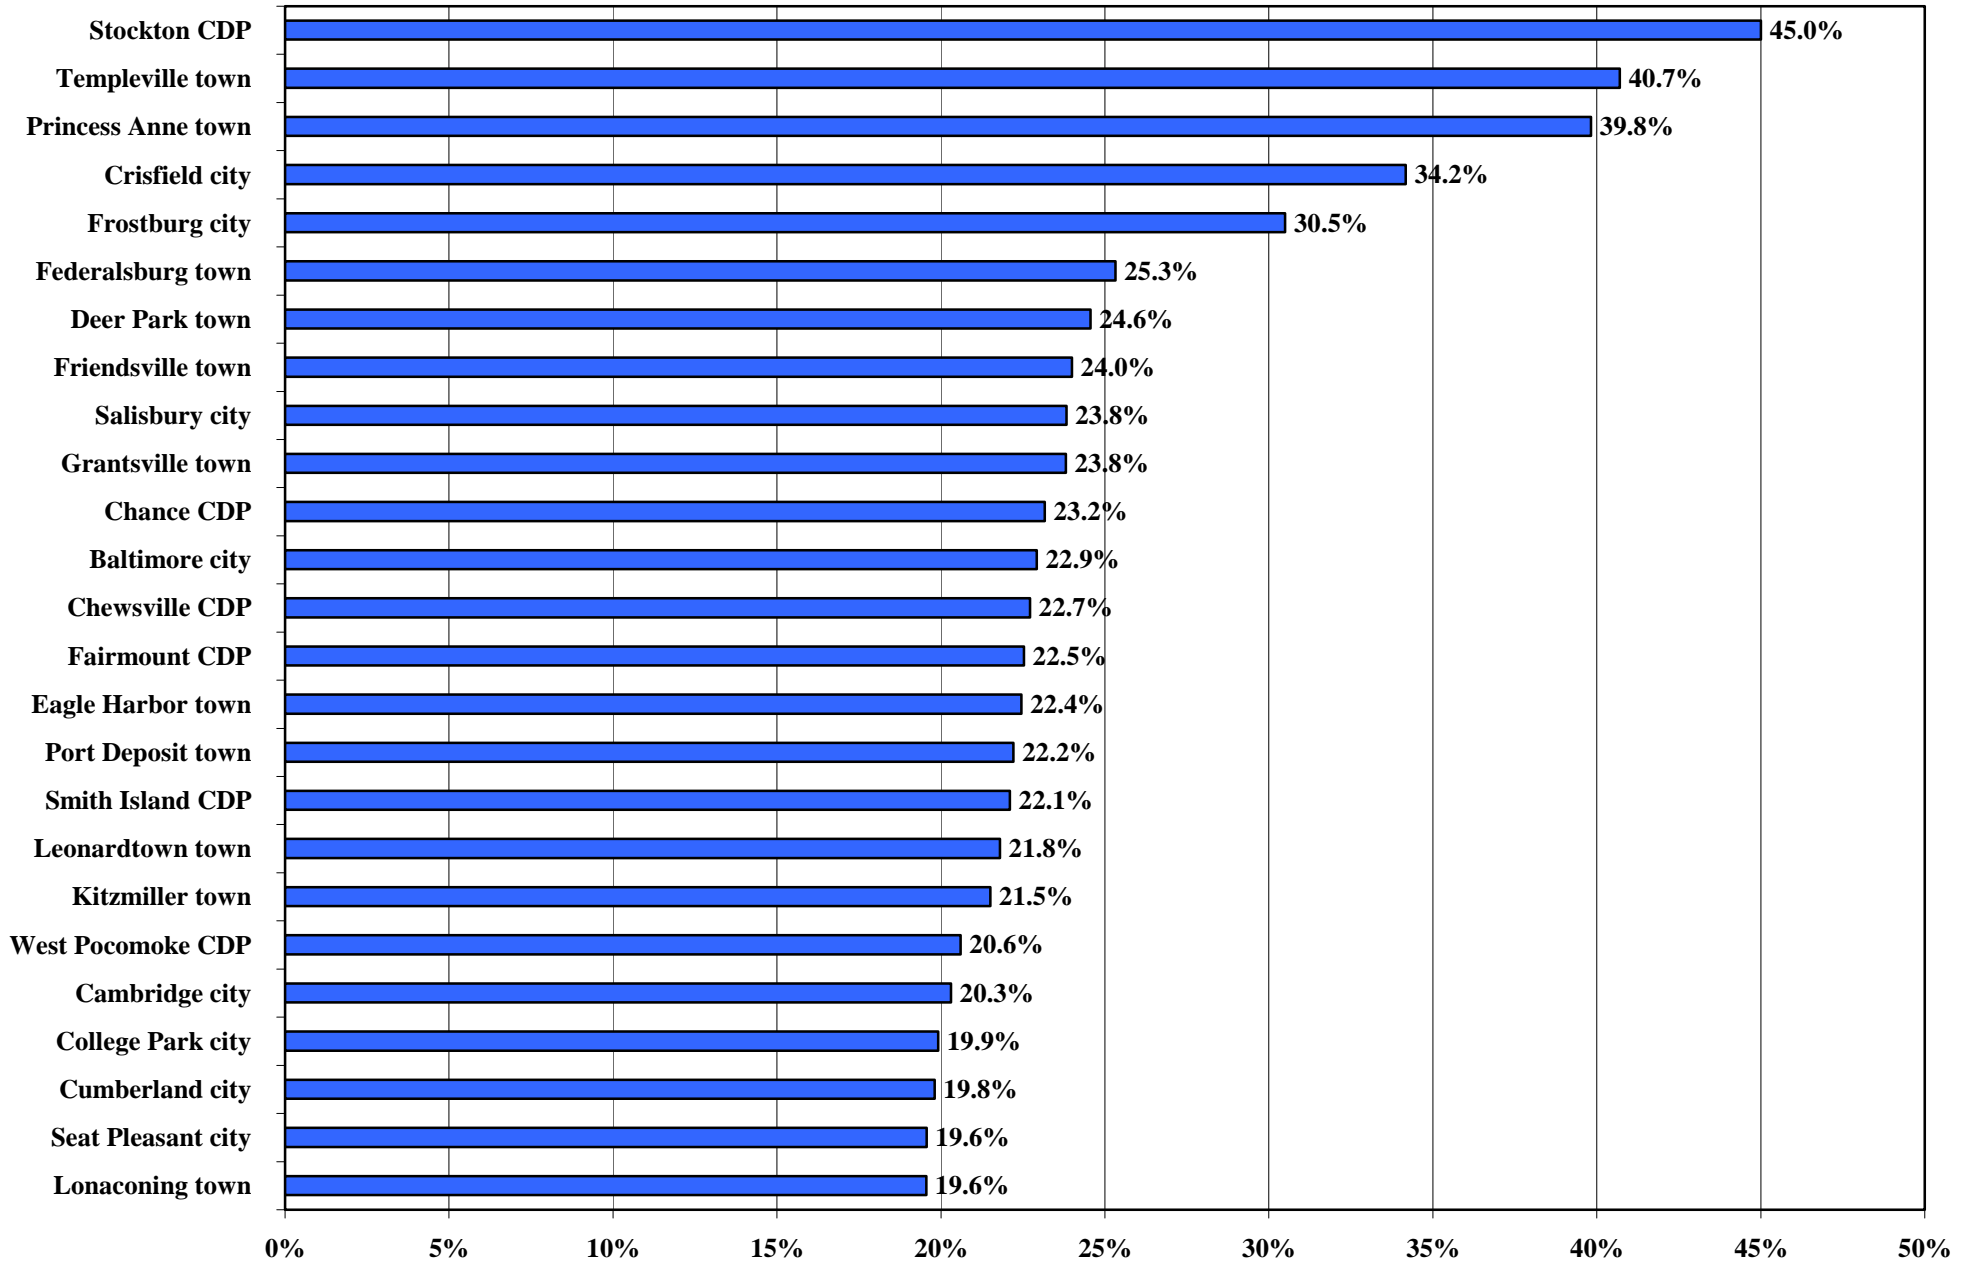

Poverty Rate (All Individuals) - 2000

Source: U.S. Census Bureau, 2000.

Prepared by the Maryland Department of Planning, Planning Data Services, May 2002.