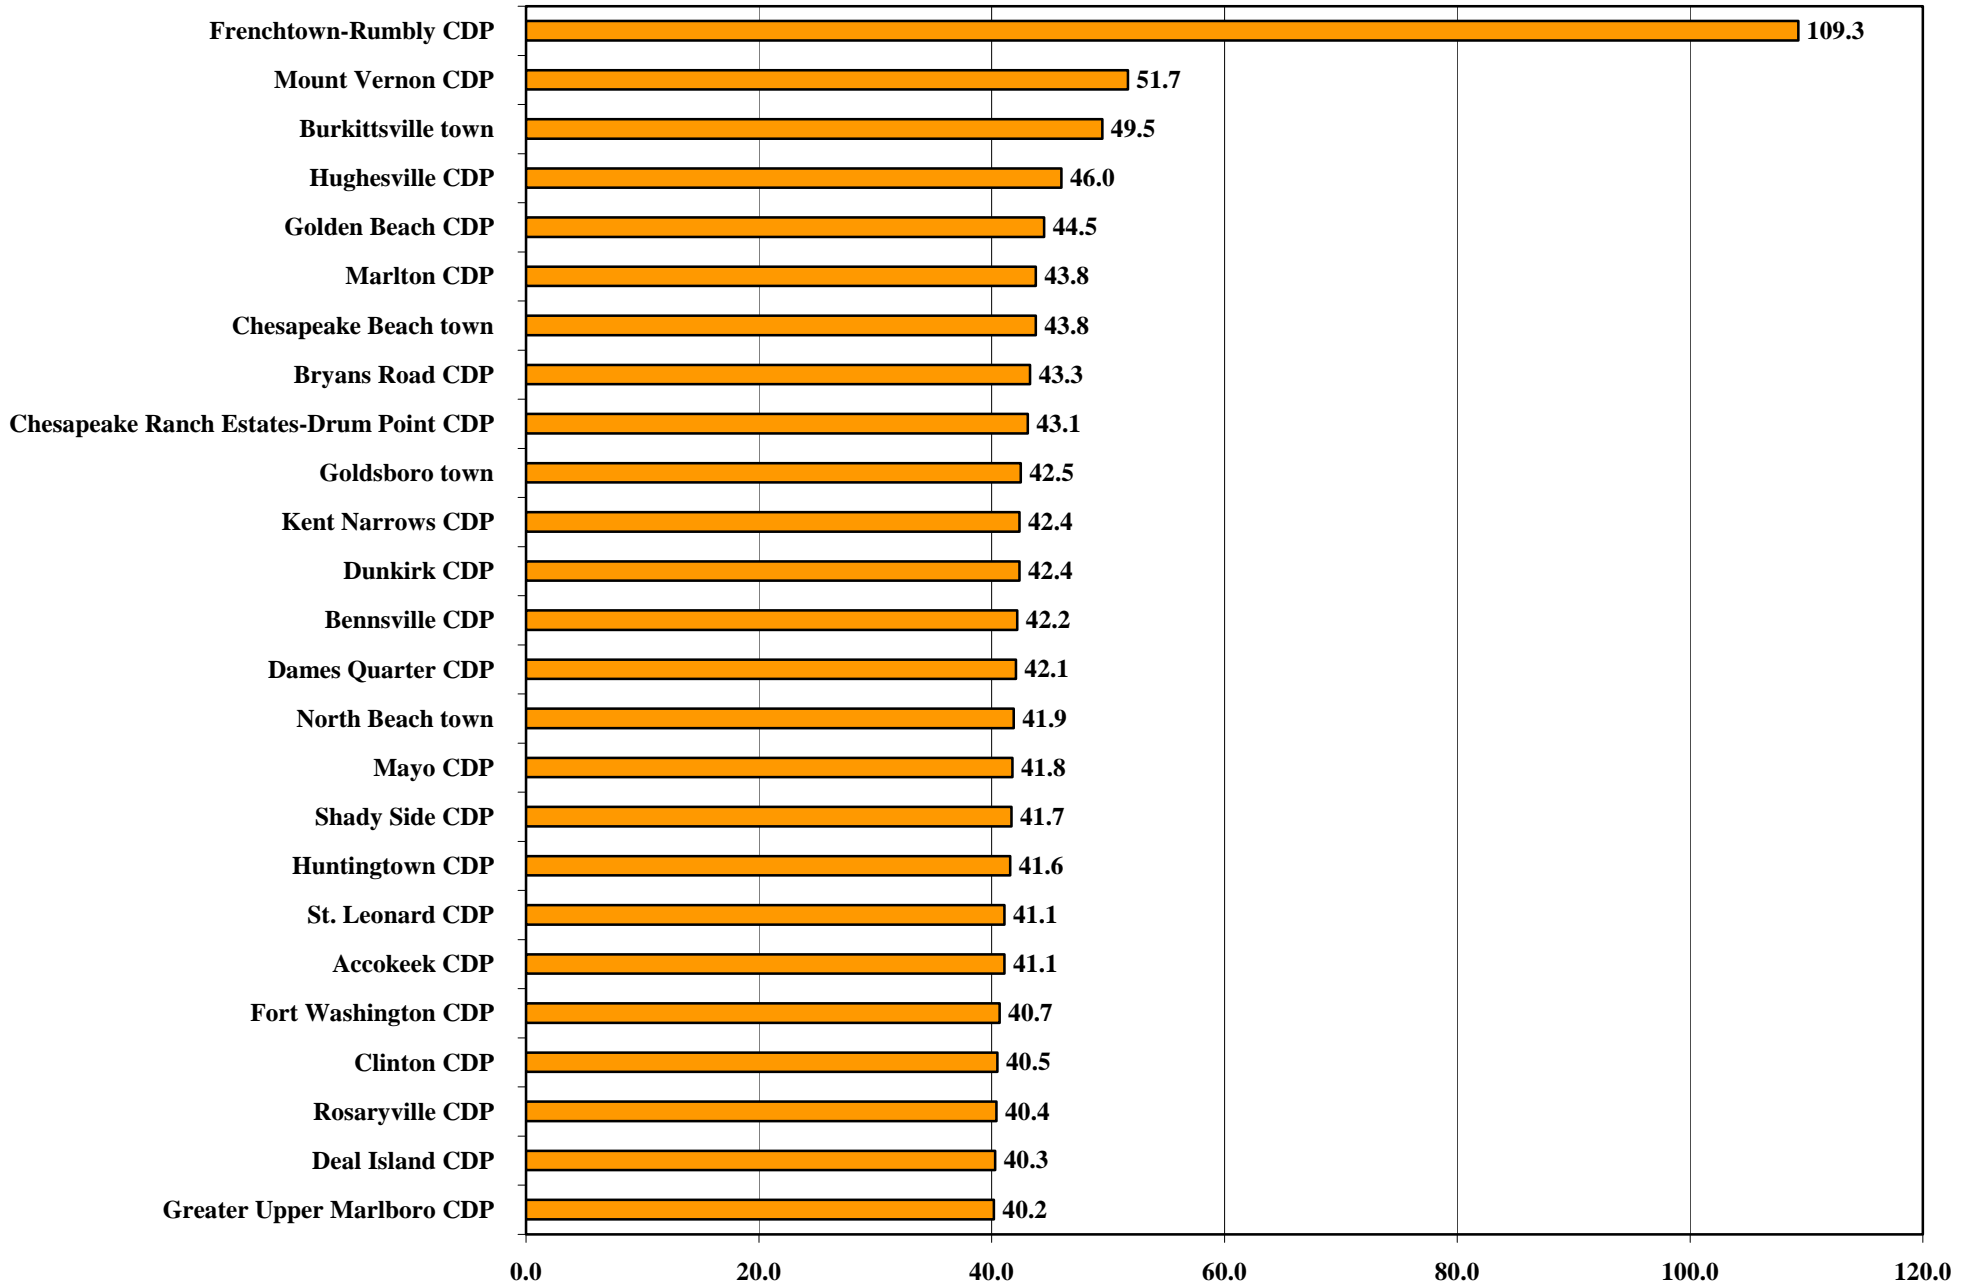

Mean Travel Time (in Minutes) to Work (Workers Ages 16 And Over) - 2000

Source: U.S. Census Bureau, 2000.

Prepared by the Maryland Department of Planning, Planning Data Services, May 2002.