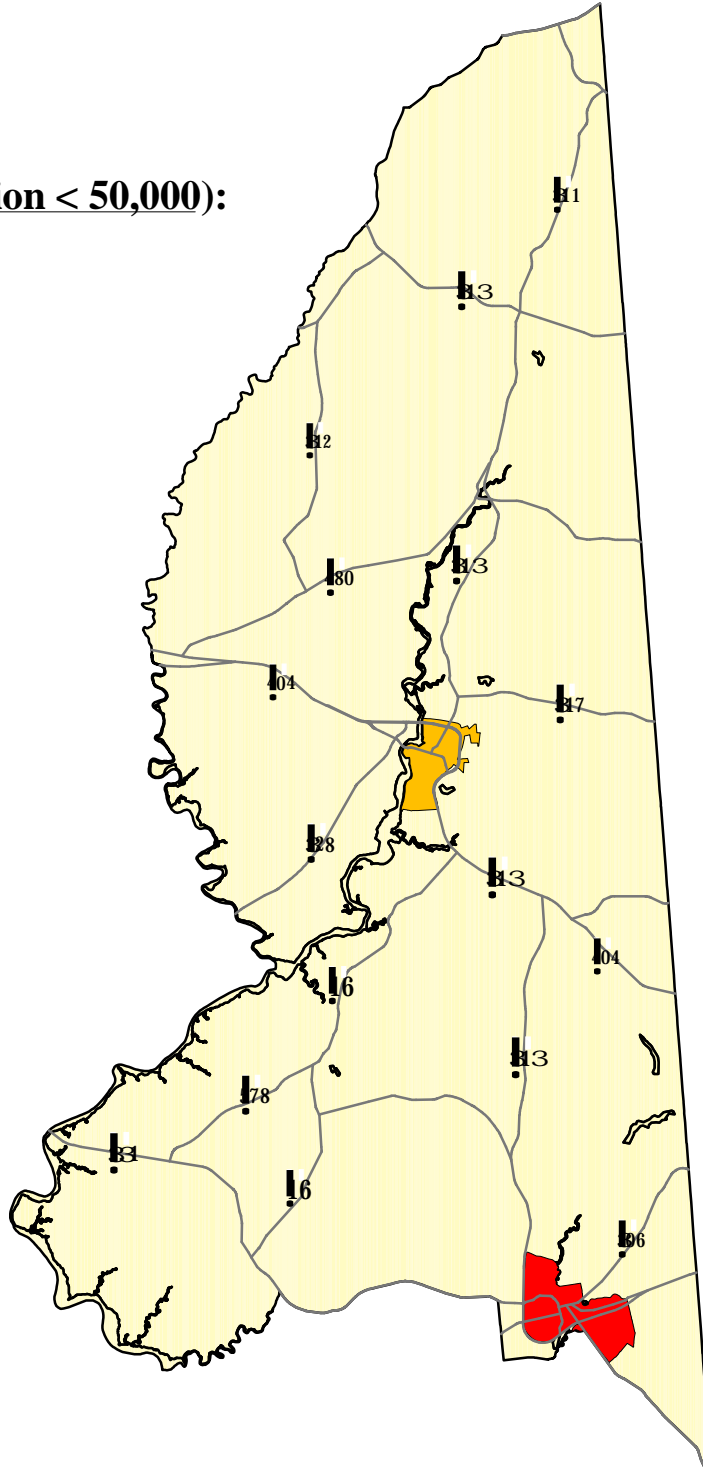

# Urban Areas in Caroline County Maryland - 2000

 Major Roads

**Urban Cluster (Population < 50,000):**

 Denton, MD

 Federalsburg, MD

Source: U.S. Department of Commerce, Bureau of the Census, 2000 Census of Population  
Prepared by the Maryland Department of Planning, Planning Data Services, June 2002.