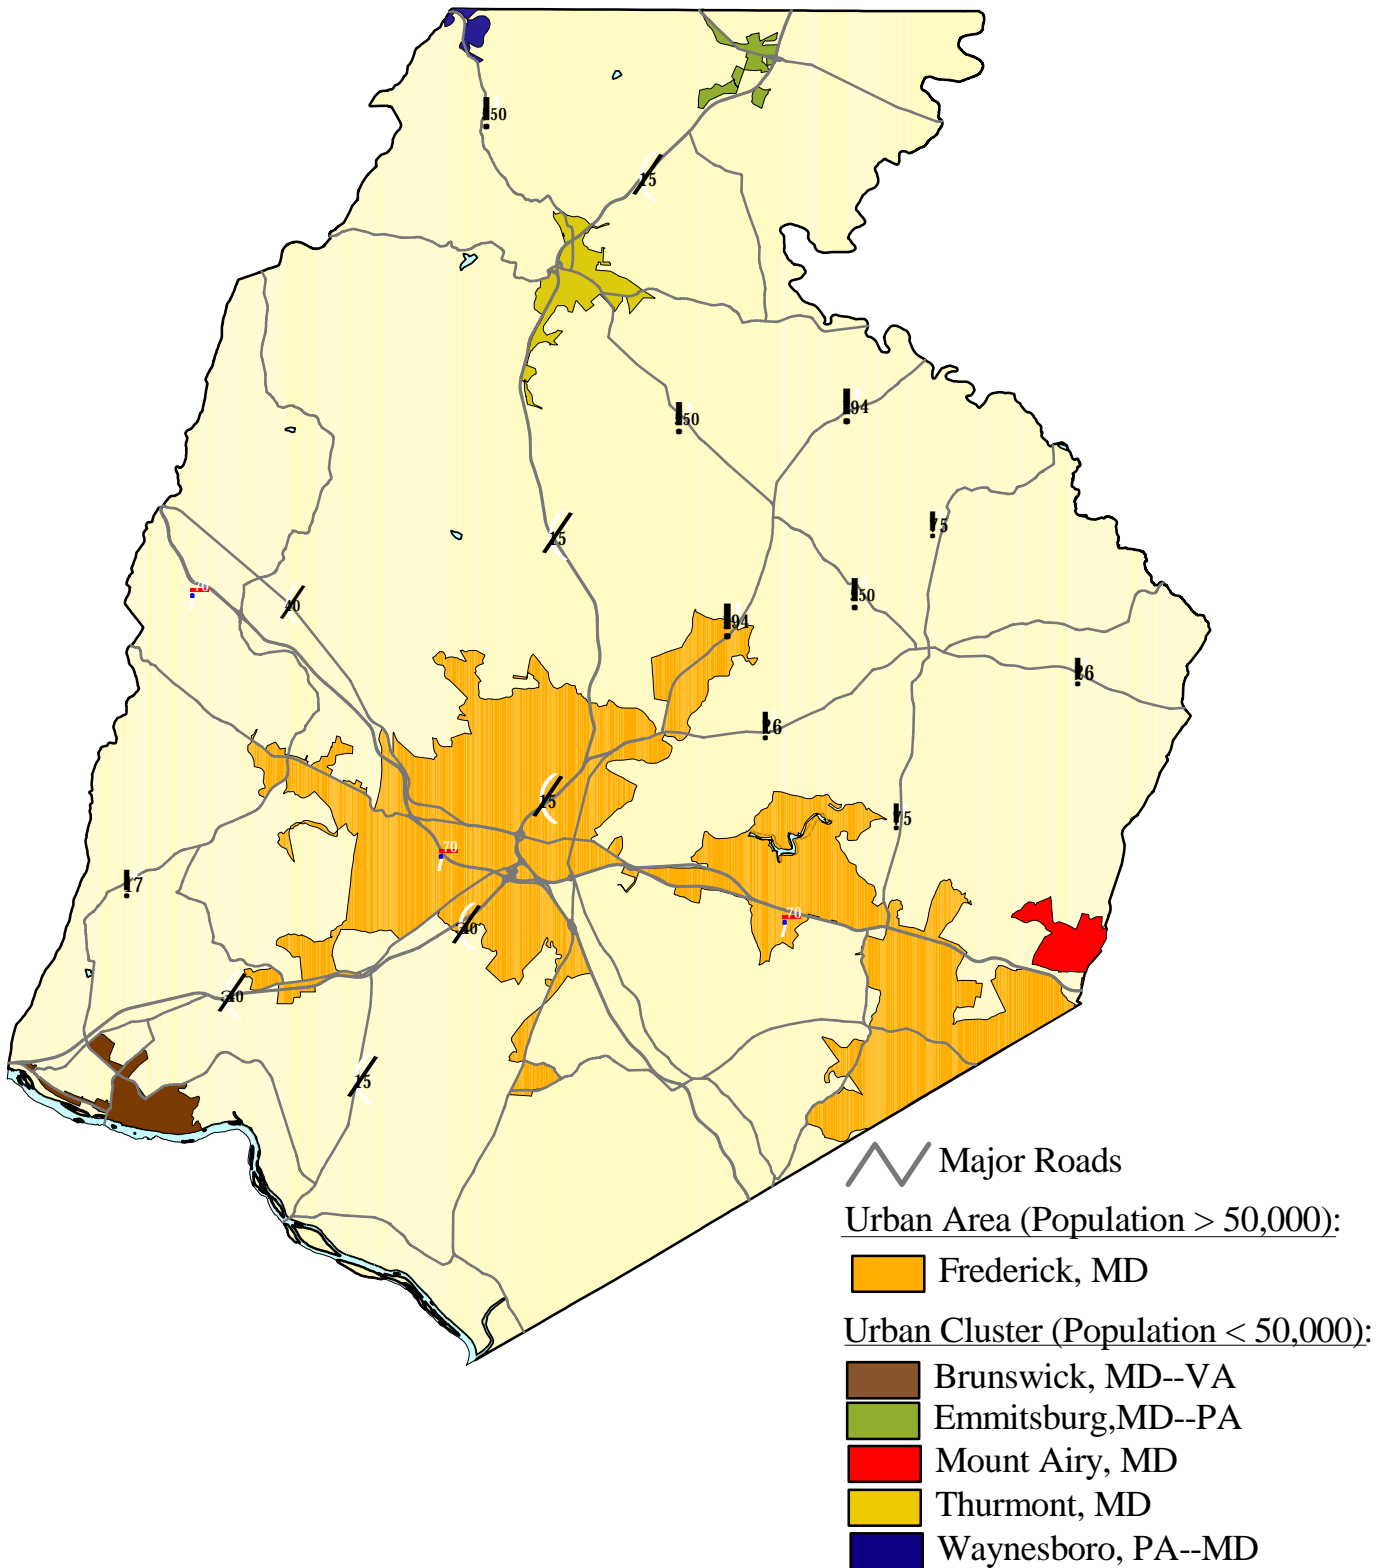

Urban Areas in Frederick County Maryland - 2000

Source: U.S. Department of Commerce. Bureau of the Census. 2000 Census of Population
Prepared by the Maryland Department of Planning, Planning Data Services. June 2002.