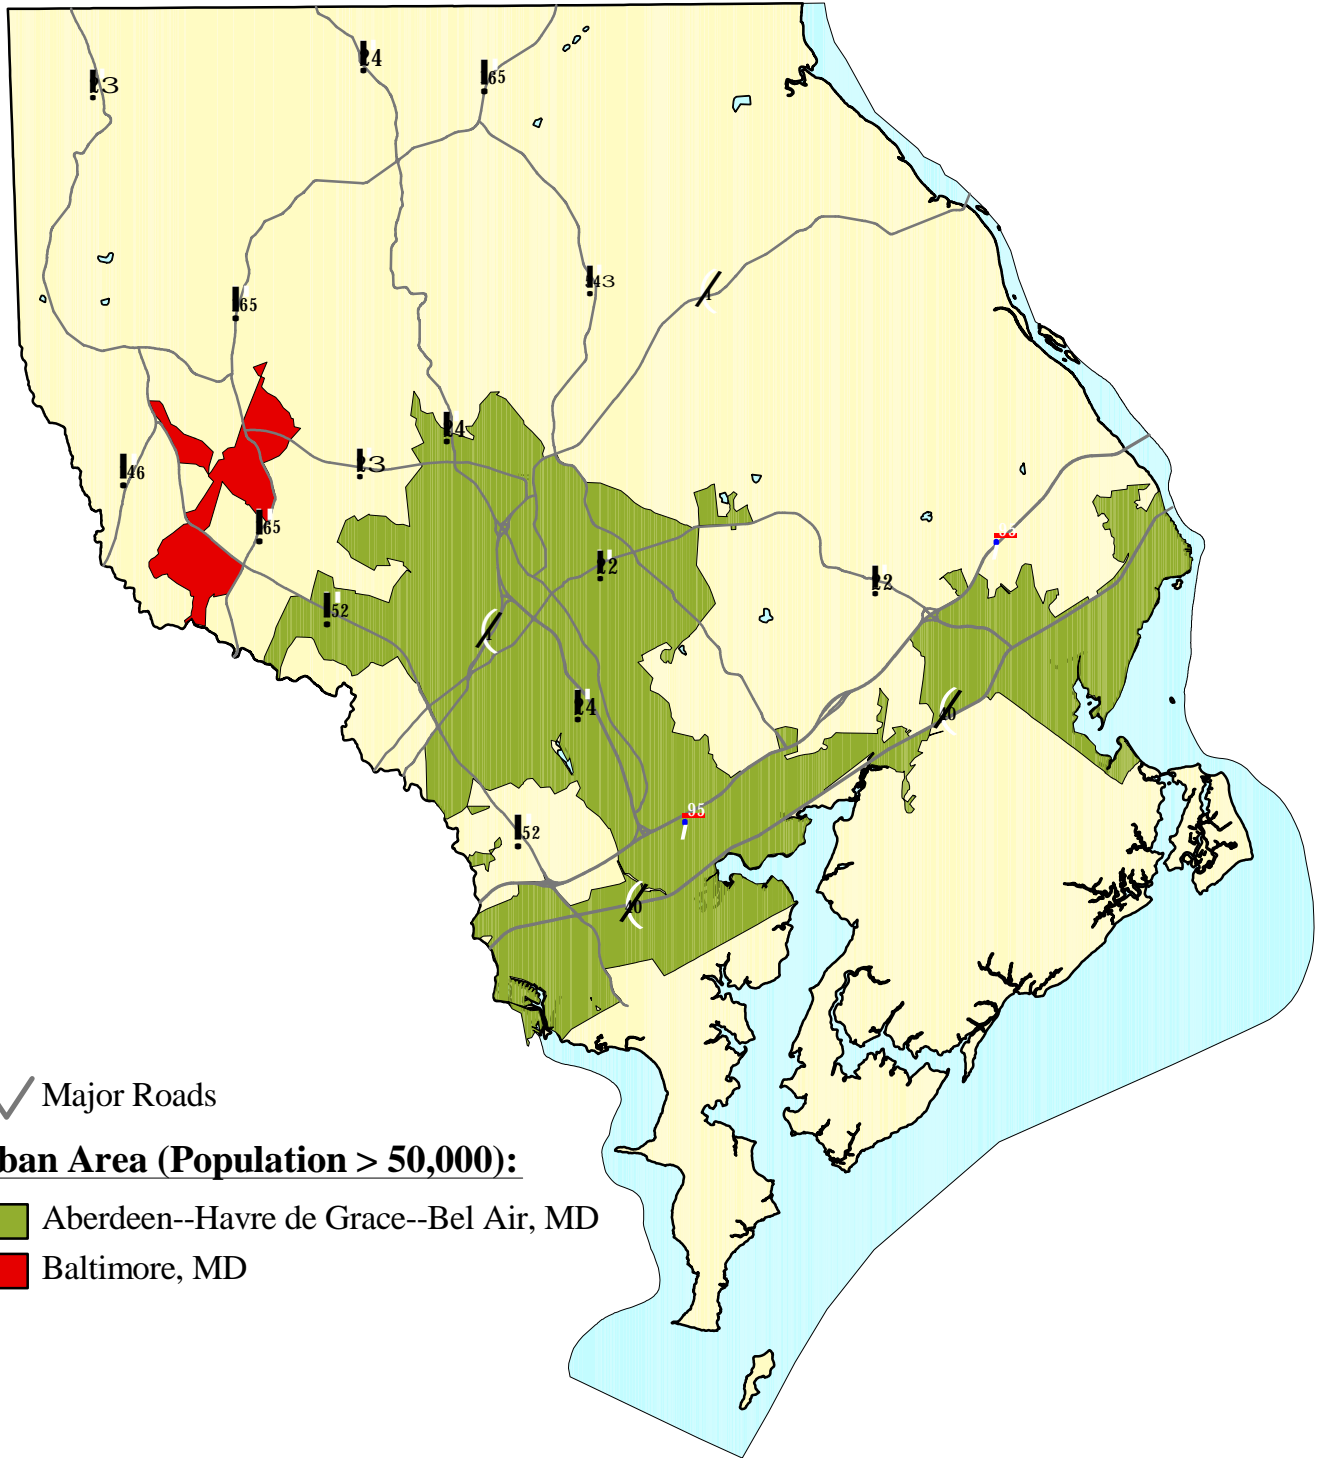

Urban Areas in Harford County Maryland - 2000

Source: U.S. Department of Commerce, Bureau of the Census, 2000 Census of Population
Prepared by the Maryland Department of Planning, Planning Data Services, June 2002.