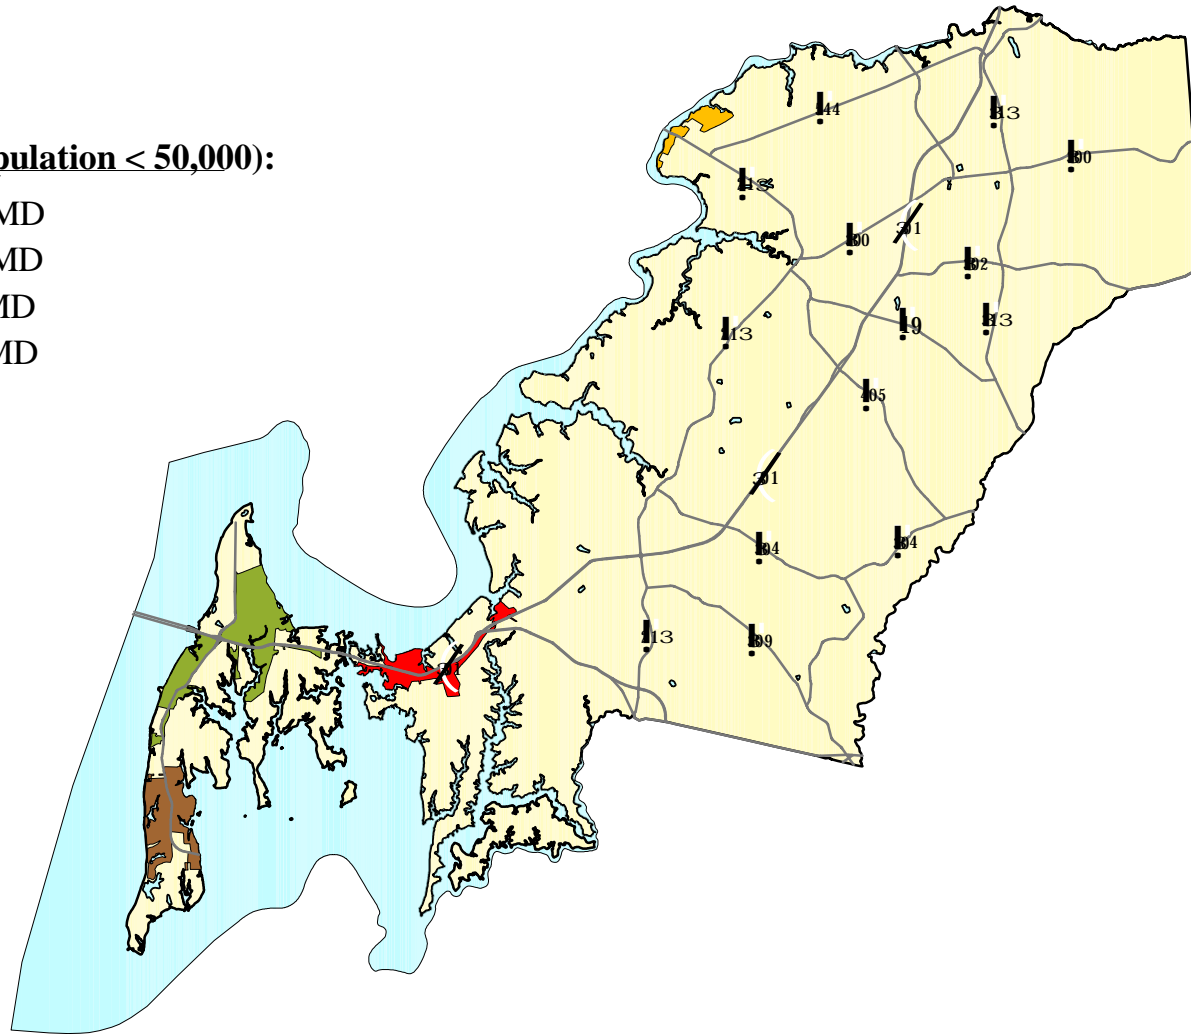

# Urban Areas in Queen Anne's County, Maryland - 2000

 Major Roads

**Urban Cluster (Population < 50,000):**

-  Chestertown, MD
-  Queenstown, MD
-  Romancock, MD
-  Stevensville, MD

Source: U.S. Department of Commerce. Bureau of the Census. 2000 Census of Population  
Prepared by the Maryland Department of Planning, Planning Data Services. June 2002.