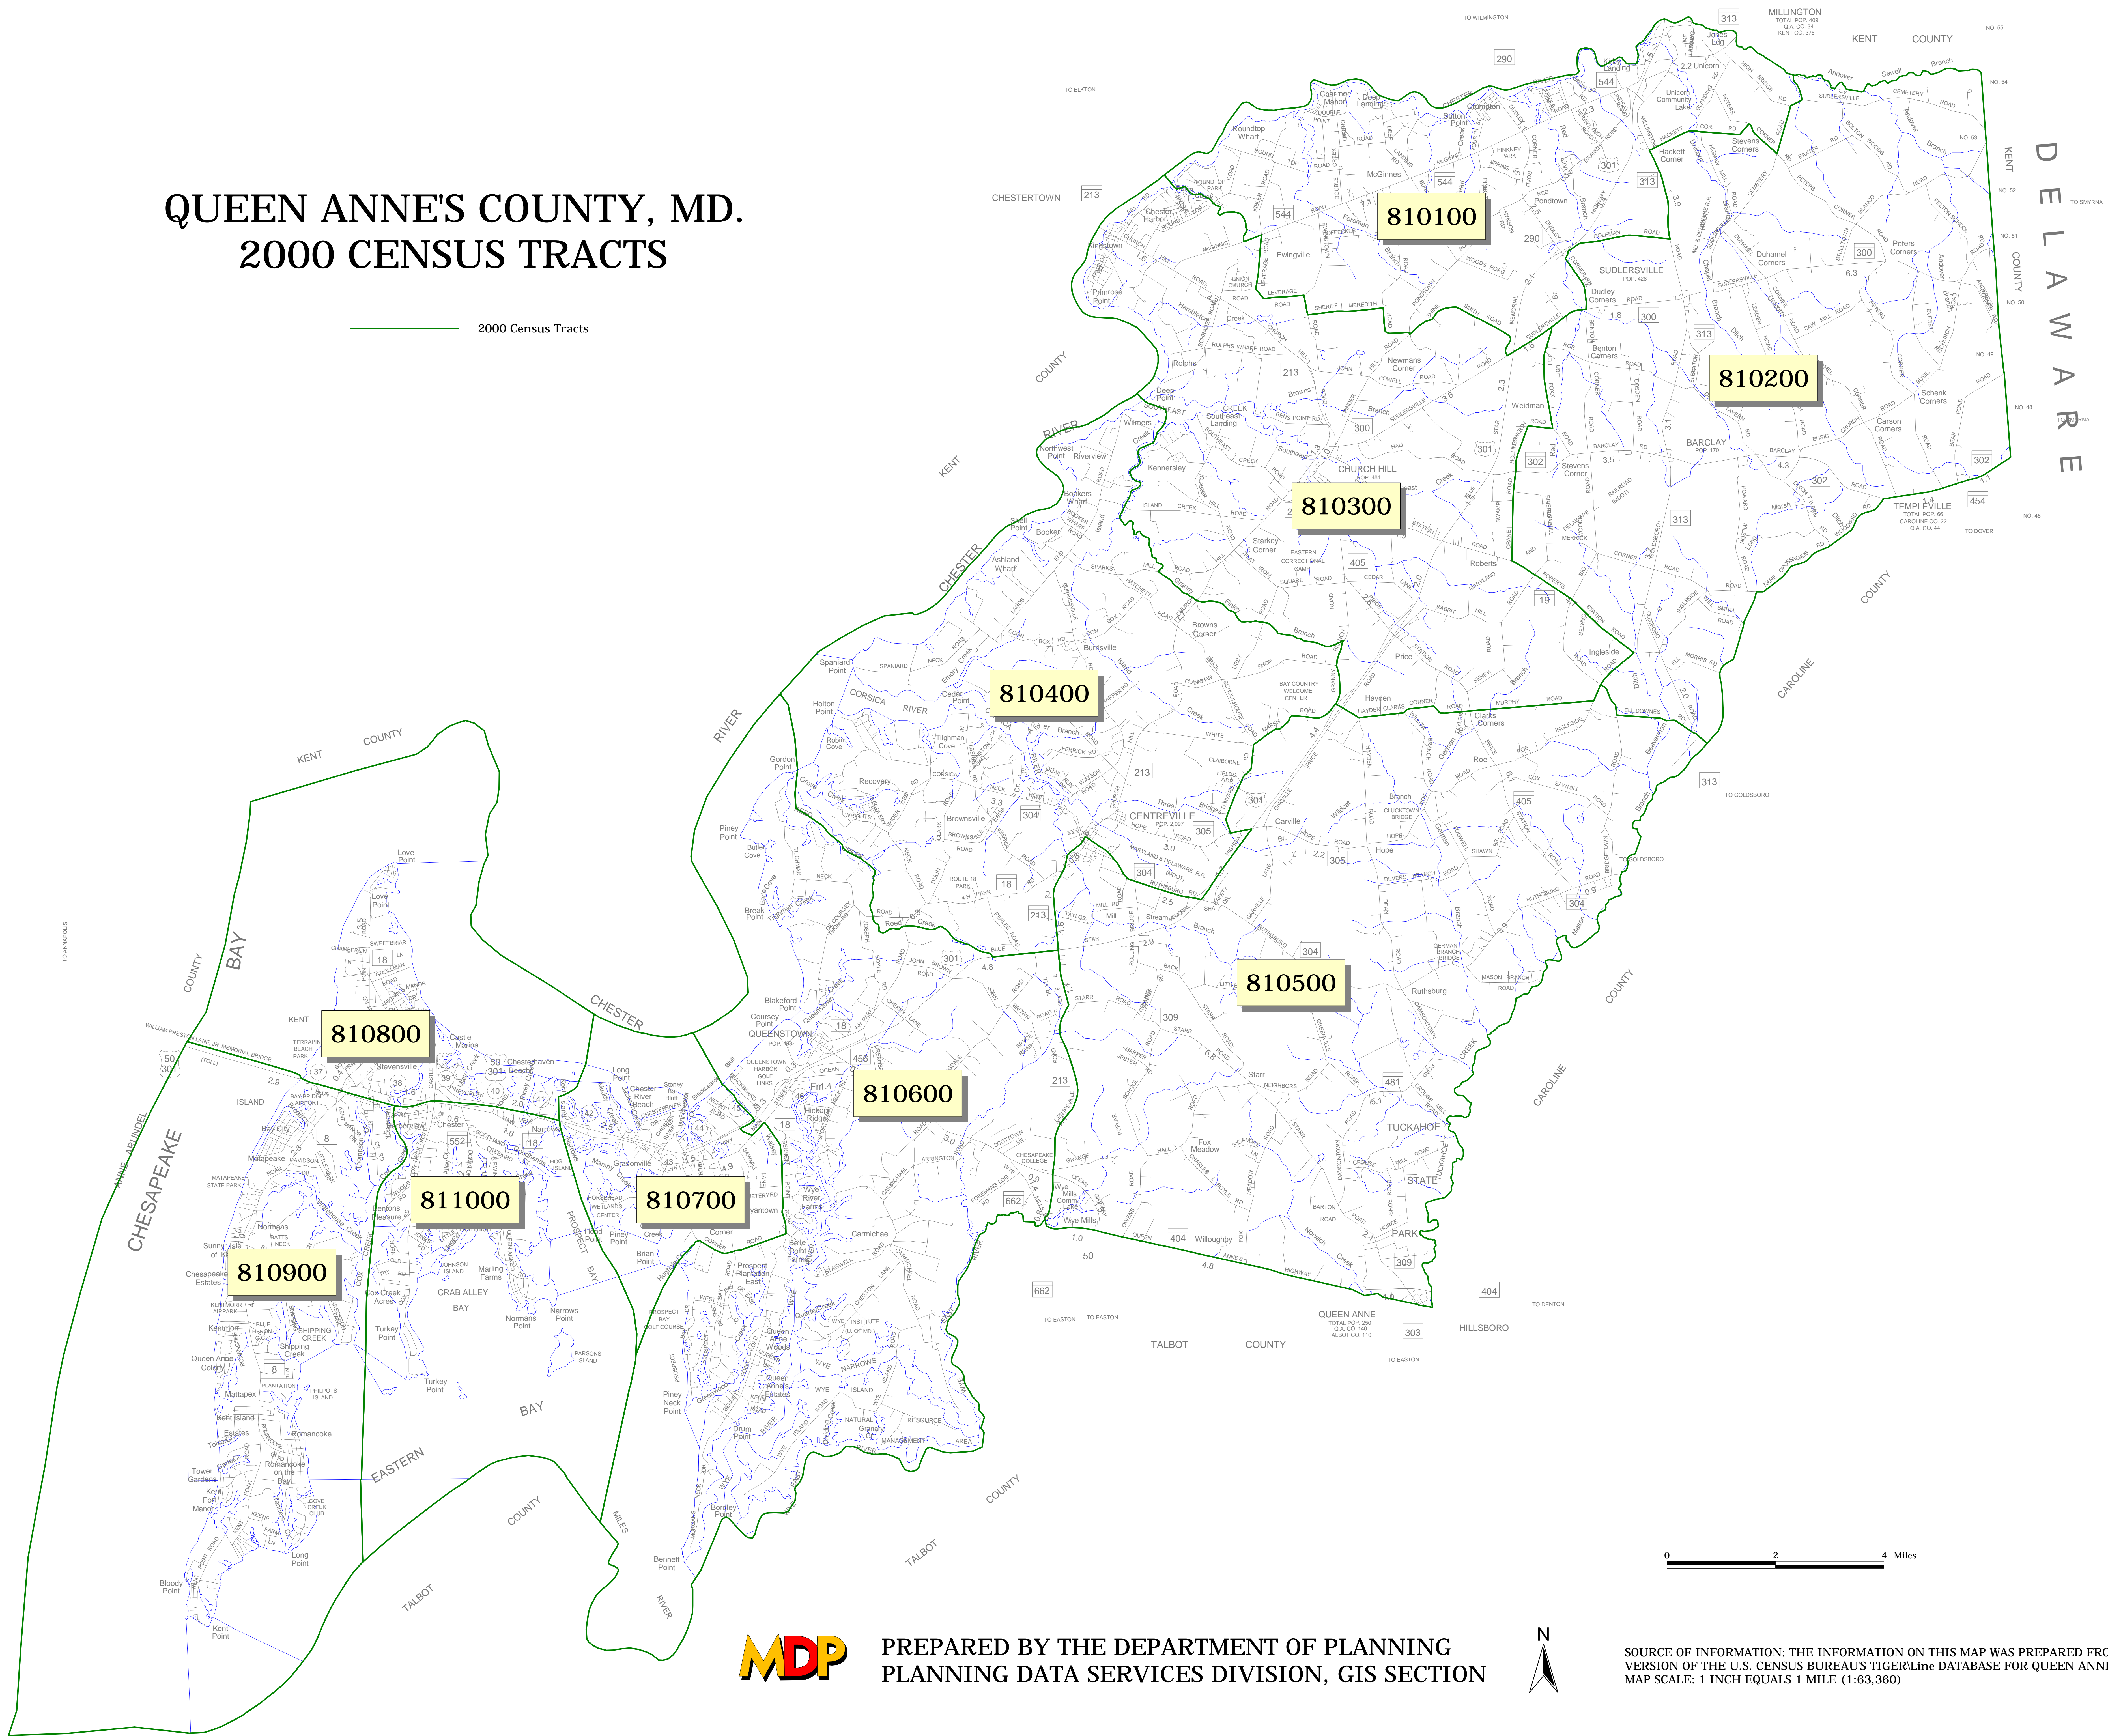

QUEEN ANNE'S COUNTY, MD. 2000 CENSUS TRACTS

2000 Census Tracts

PREPARED BY THE DEPARTMENT OF PLANNING
PLANNING DATA SERVICES DIVISION, GIS SECTION

SOURCE OF INFORMATION: THE INFORMATION ON THIS MAP WAS PREPARED FROM THE 2000 VERSION OF THE U.S. CENSUS BUREAU'S TIGERLINE DATABASE FOR QUEEN ANNE'S COUNTY. MAP SCALE: 1 INCH EQUALS 1 MILE (1:63,360)