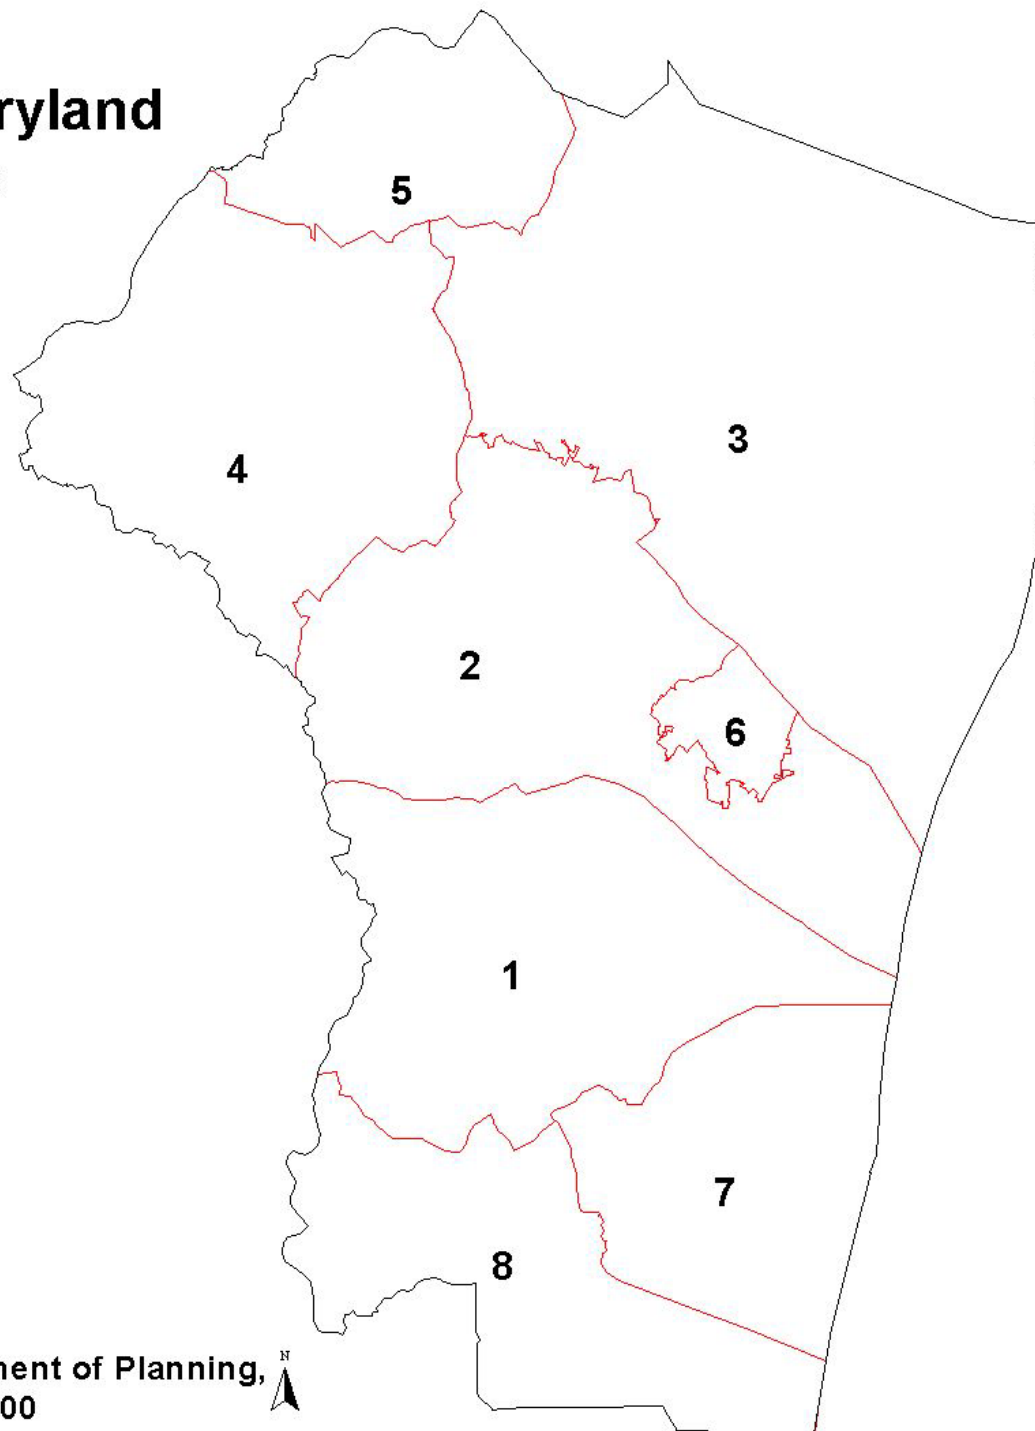

Anne Arundel County, Maryland 2000 Minor Civil Divisions

-  MCD Boundary
-  County Boundary