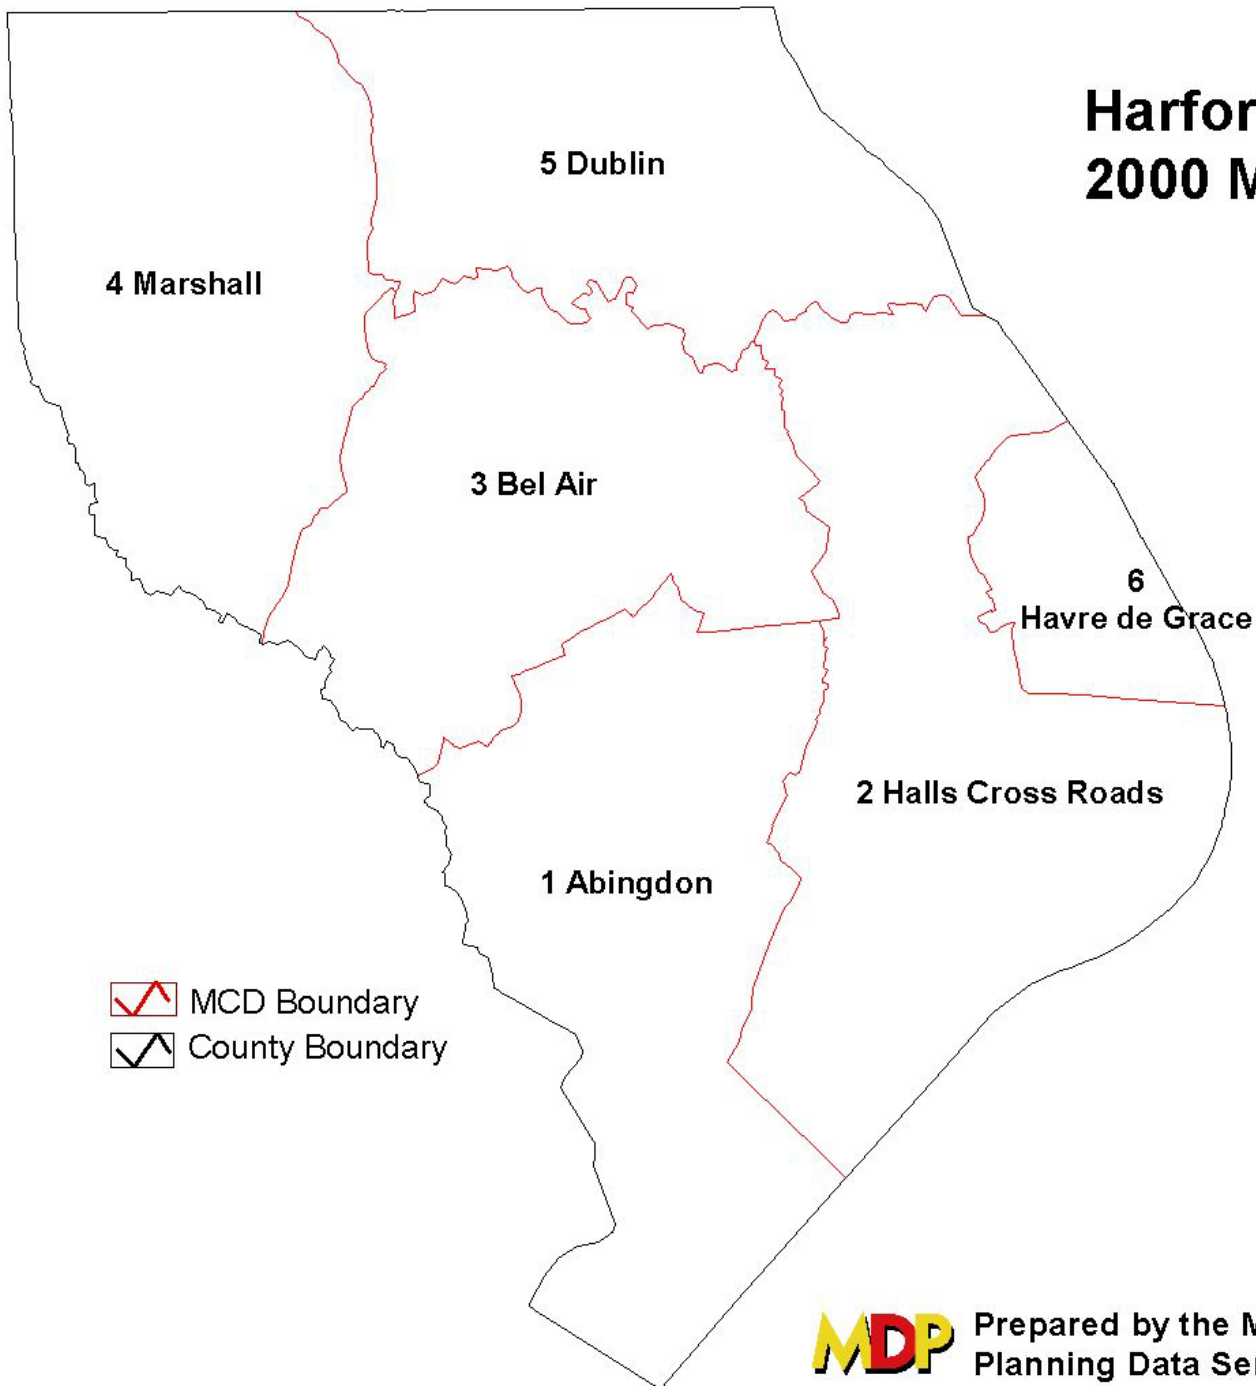

# Harford County, Maryland 2000 Minor Civil Divisions

-  MCD Boundary
-  County Boundary

Prepared by the Maryland Department of Planning,  
Planning Data Services March 2000