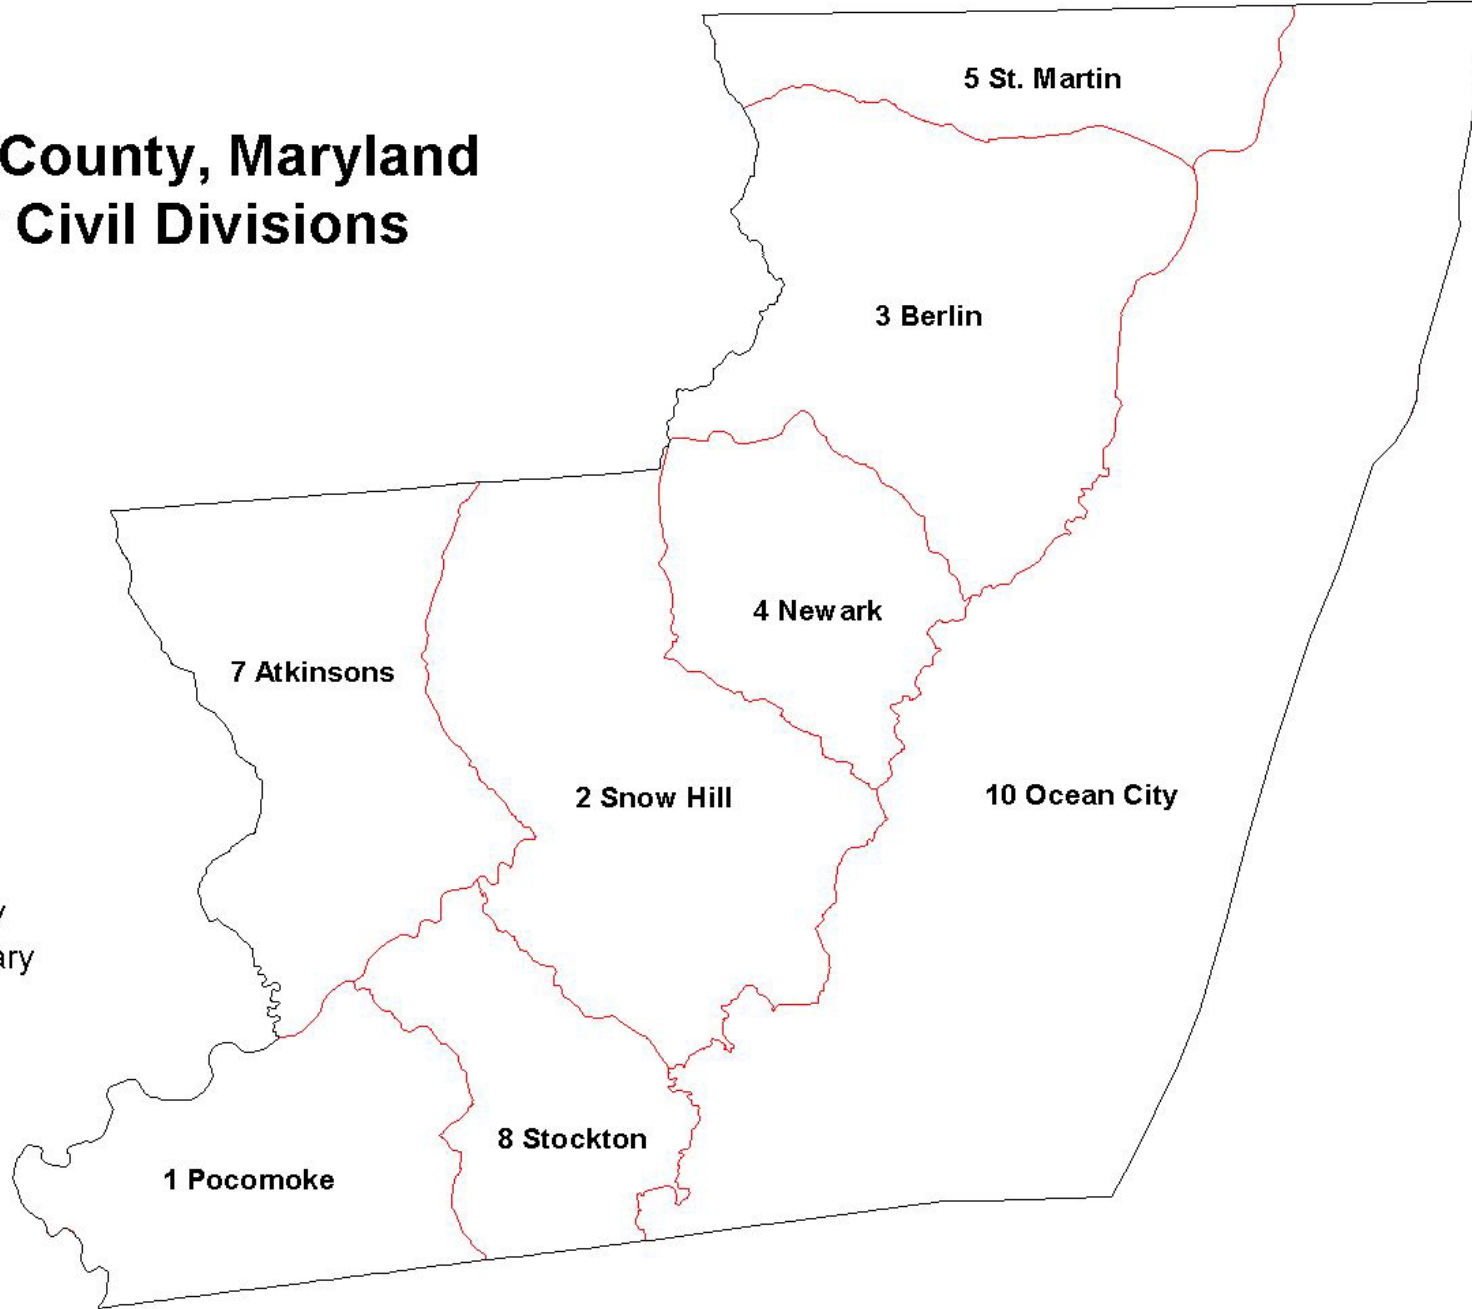

Worcester County, Maryland 2000 Minor Civil Divisions

-  MCD Boundary
-  County Boundary