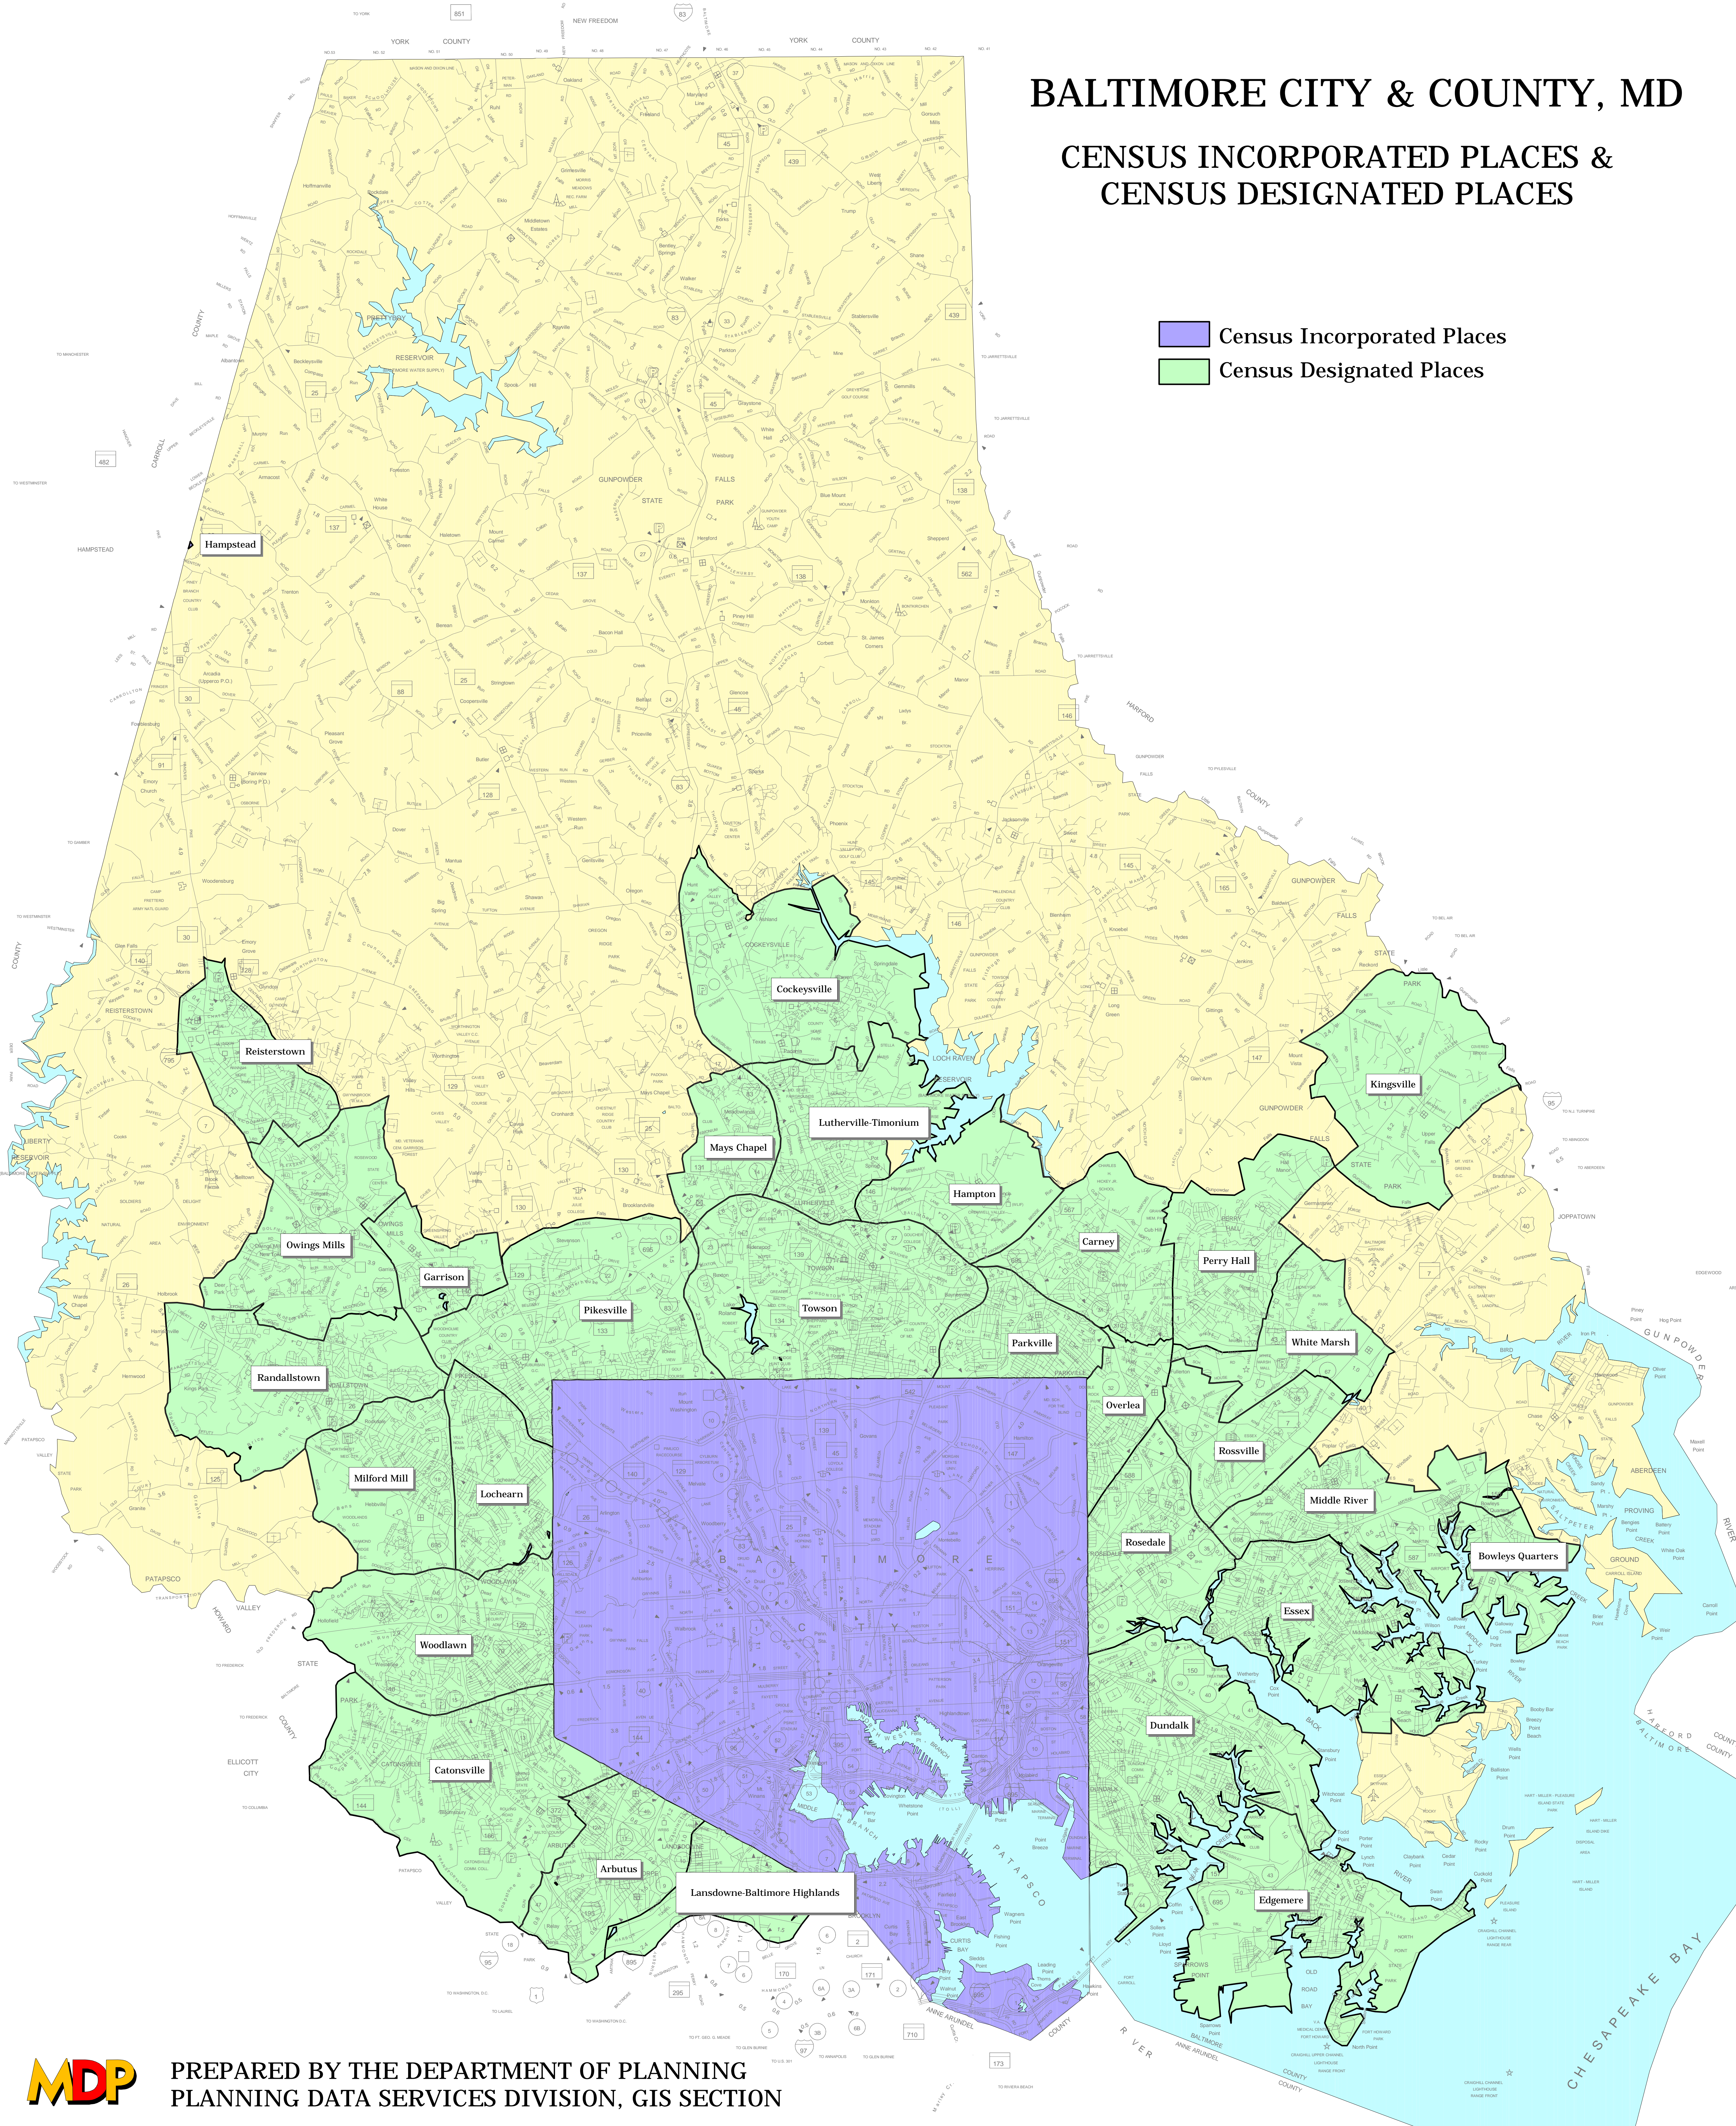

BALTIMORE CITY & COUNTY, MD

CENSUS INCORPORATED PLACES & CENSUS DESIGNATED PLACES

- Census Incorporated Places
- Census Designated Places

PREPARED BY THE DEPARTMENT OF PLANNING
 PLANNING DATA SERVICES DIVISION, GIS SECTION

SOURCE OF INFORMATION: THE INFORMATION ON THIS MAP WAS PREPARED FROM THE 2000 VERSION OF THE U.S. CENSUS BUREAU'S TIGER/Line DATABASE FOR BALTIMORE CITY & COUNTY. MAP SCALE: 1 INCH EQUALS 1 MILE (1:63,360)