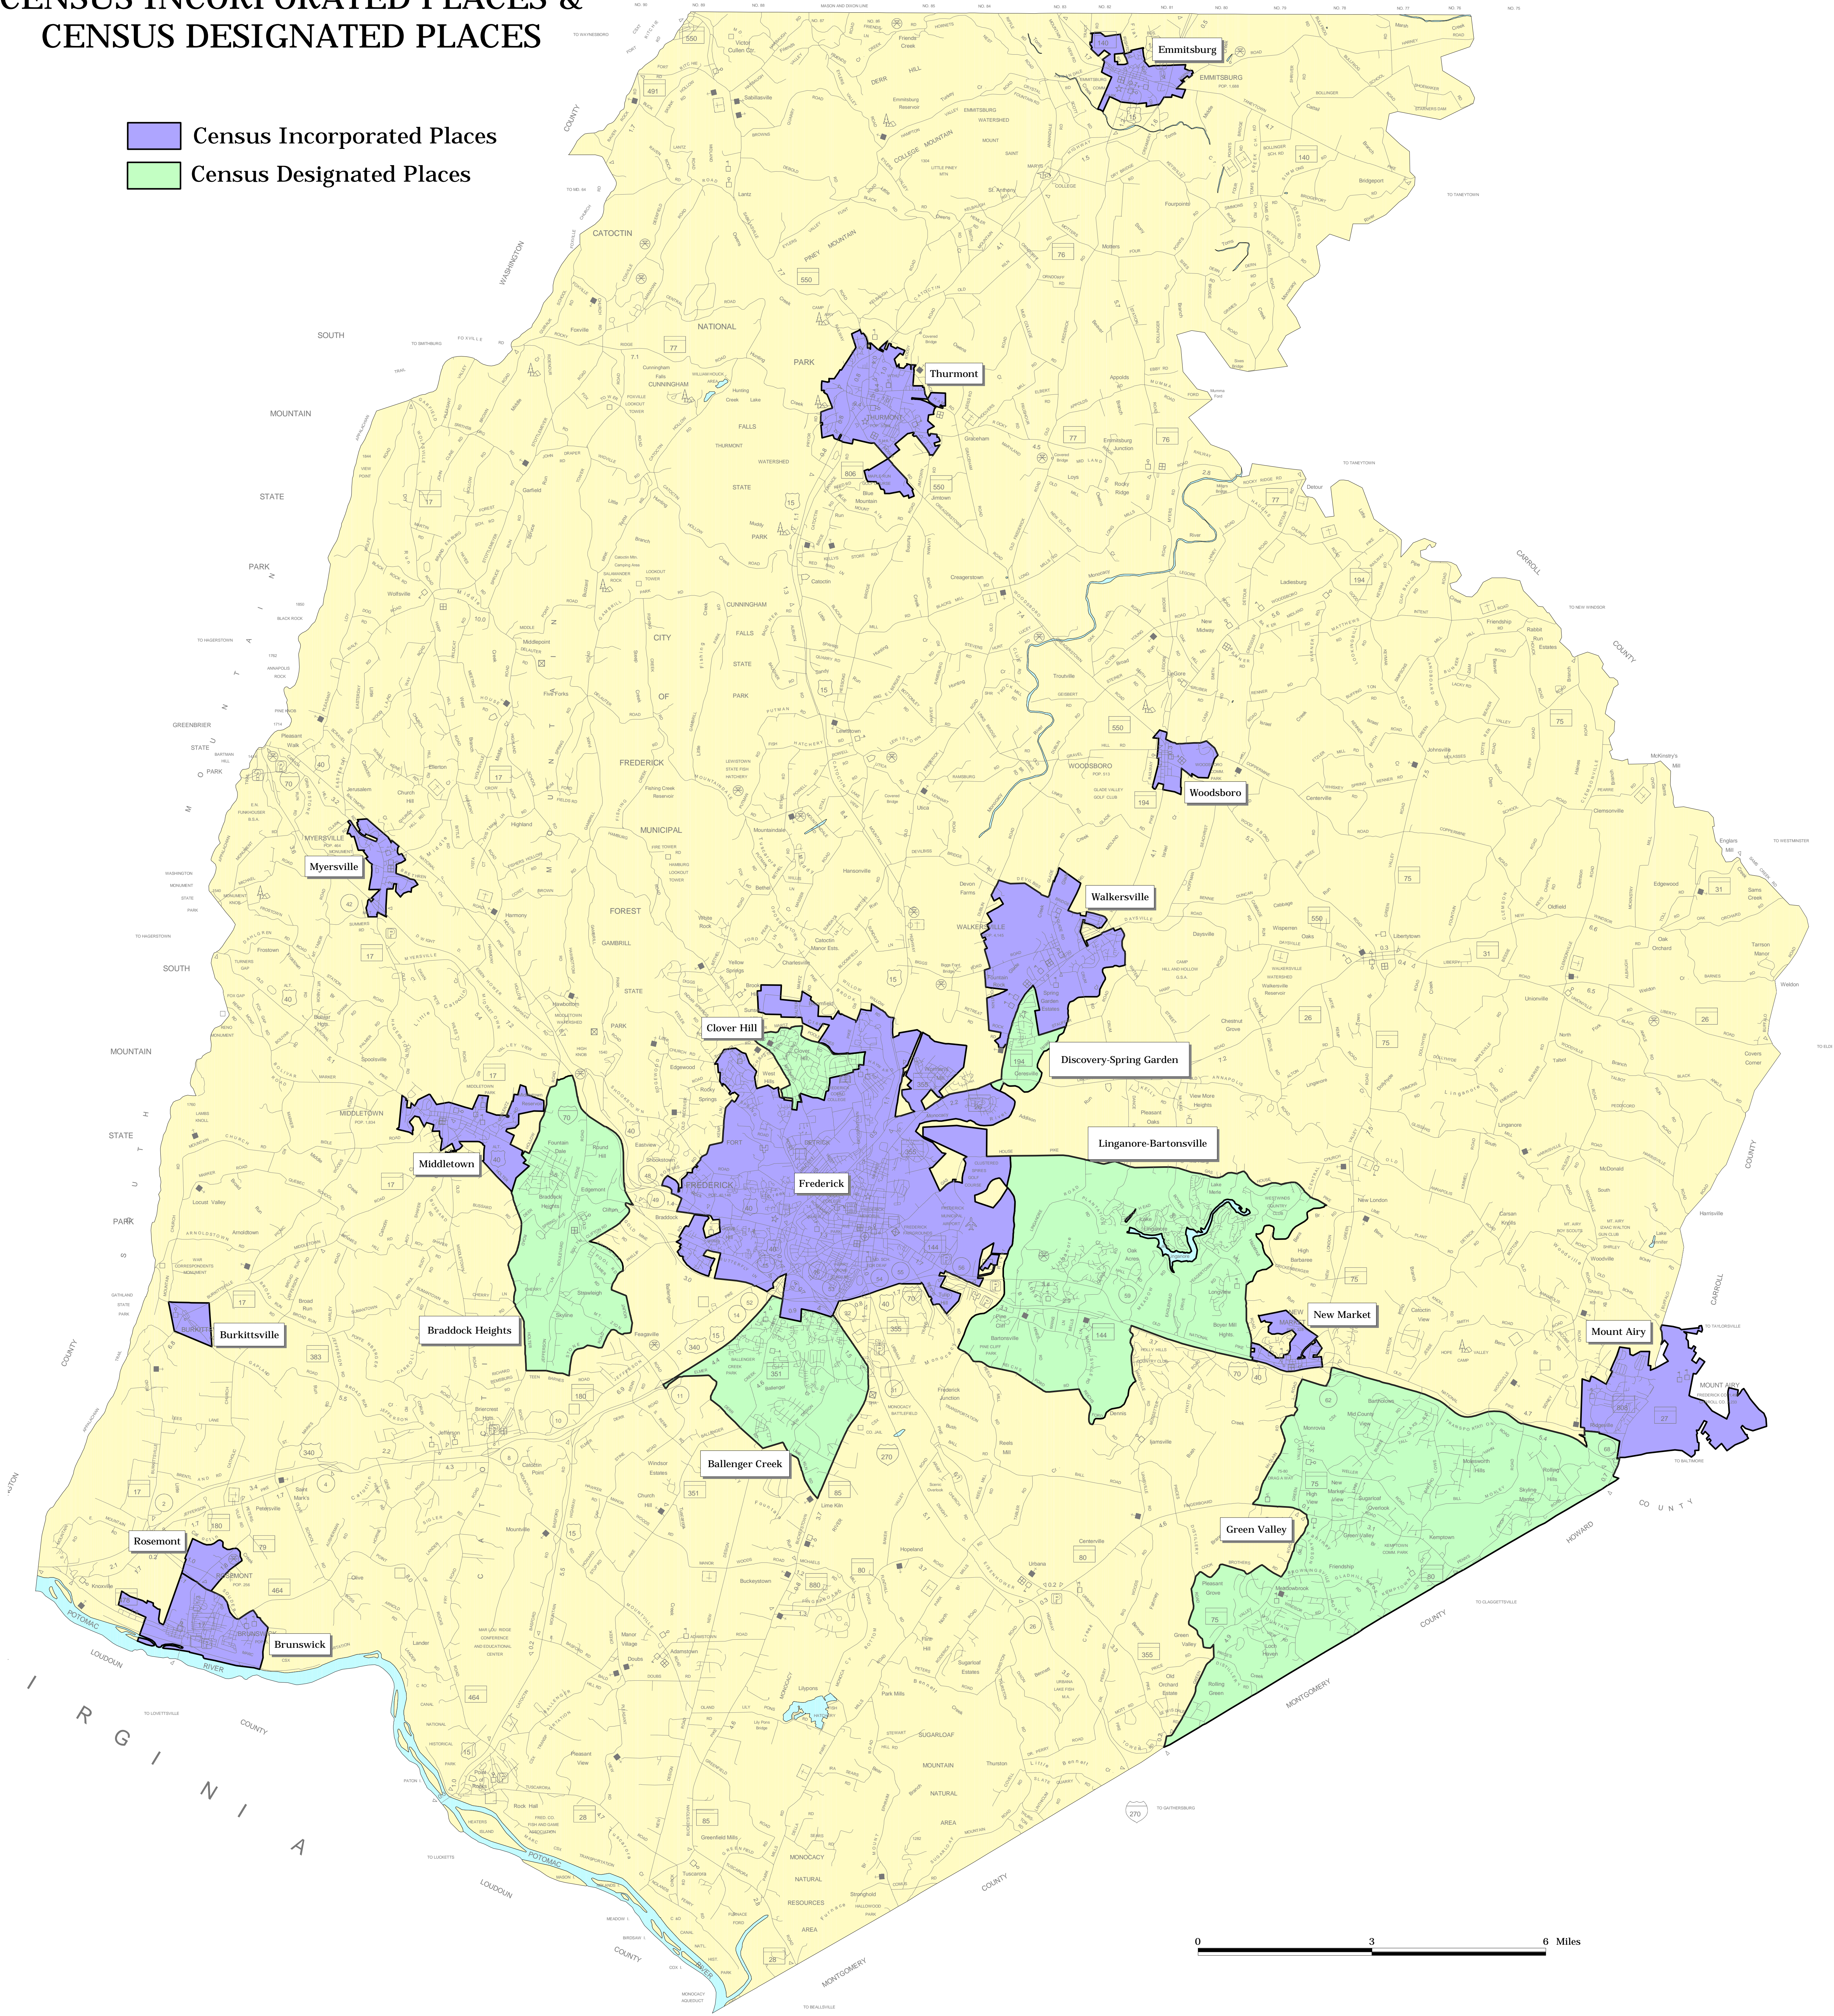

# FREDERICK COUNTY, MD

## CENSUS INCORPORATED PLACES & CENSUS DESIGNATED PLACES

P E N N S Y L V A N I A

- Census Incorporated Places
- Census Designated Places

0 3 6 Miles

PREPARED BY THE DEPARTMENT OF PLANNING  
PLANNING DATA SERVICES DIVISION, GIS SECTION

SOURCE OF INFORMATION: THE INFORMATION ON THIS MAP WAS PREPARED FROM THE 2000 VERSION OF THE U.S. CENSUS BUREAU'S TIGER/Line DATABASE FOR FREDERICK COUNTY. MAP SCALE: 1 INCH EQUALS 1 MILE (1:63,360)