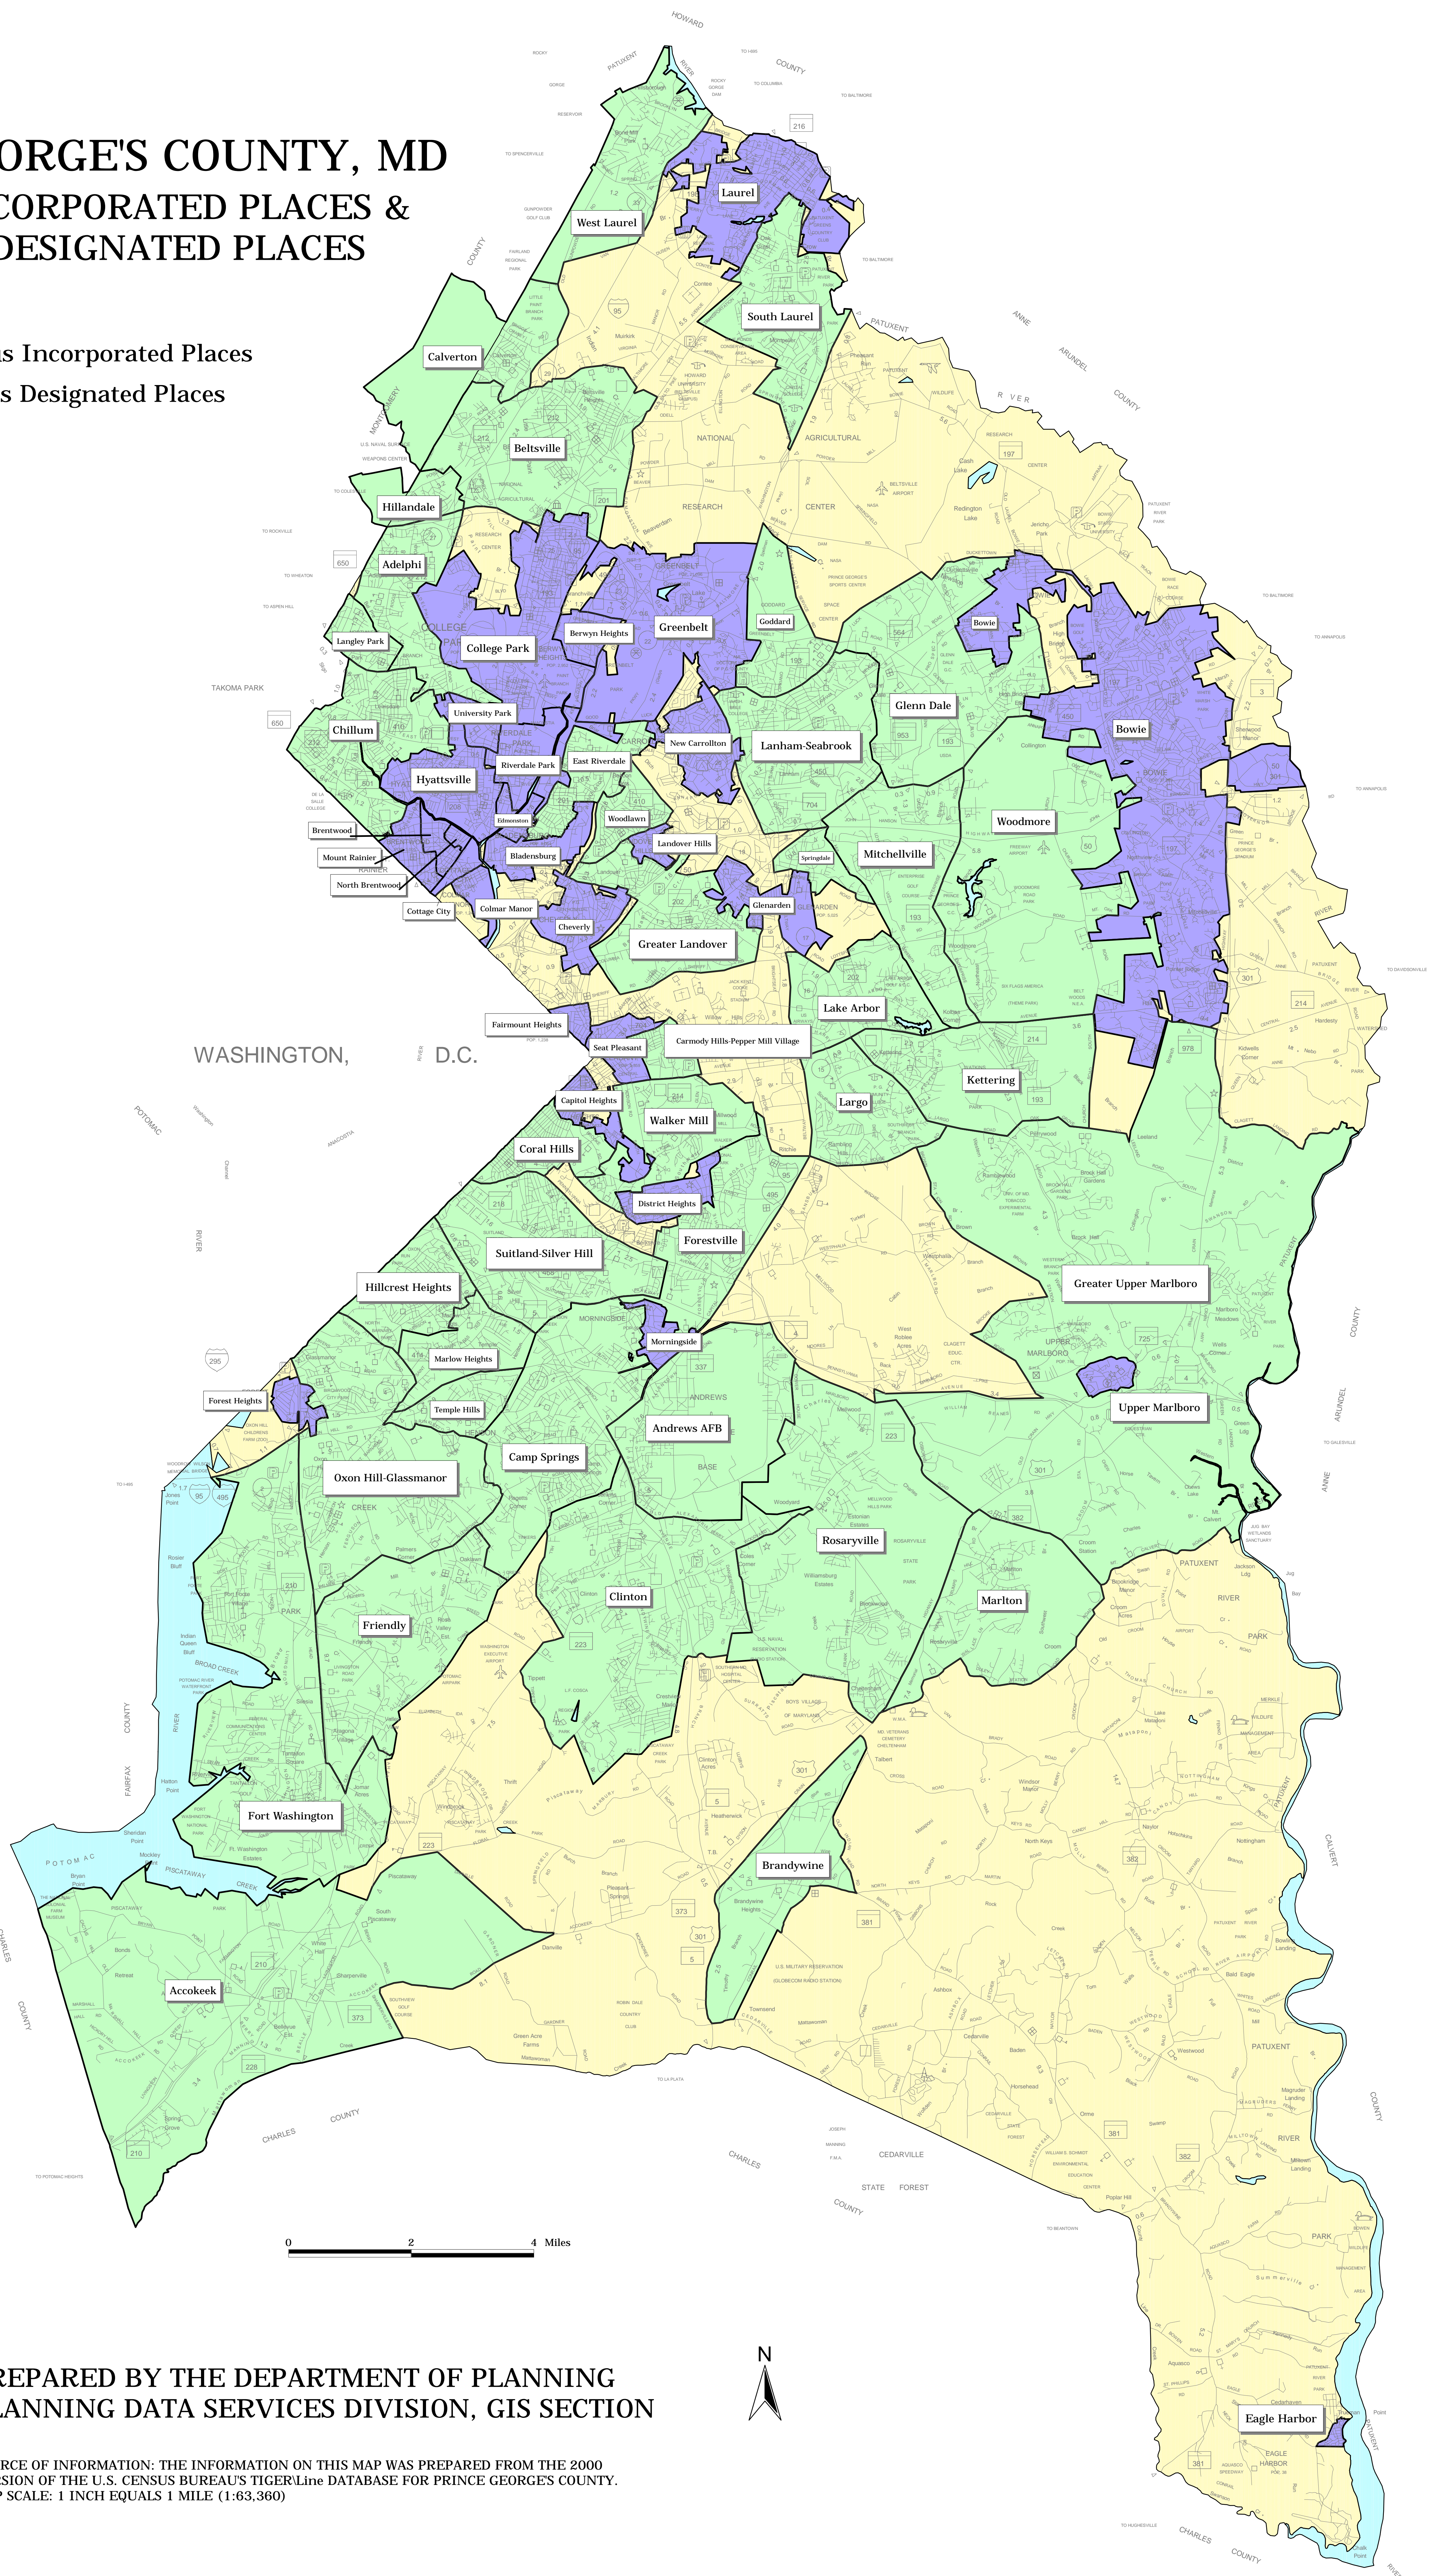

PRINCE GEORGE'S COUNTY, MD

CENSUS INCORPORATED PLACES & CENSUS DESIGNATED PLACES

- Census Incorporated Places
- Census Designated Places

WASHINGTON, D.C.

0 2 4 Miles

PREPARED BY THE DEPARTMENT OF PLANNING
PLANNING DATA SERVICES DIVISION, GIS SECTION

SOURCE OF INFORMATION: THE INFORMATION ON THIS MAP WAS PREPARED FROM THE 2000
VERSION OF THE U.S. CENSUS BUREAU'S TIGER/Line DATABASE FOR PRINCE GEORGES COUNTY.
MAP SCALE: 1 INCH EQUALS 1 MILE (1:63,360)