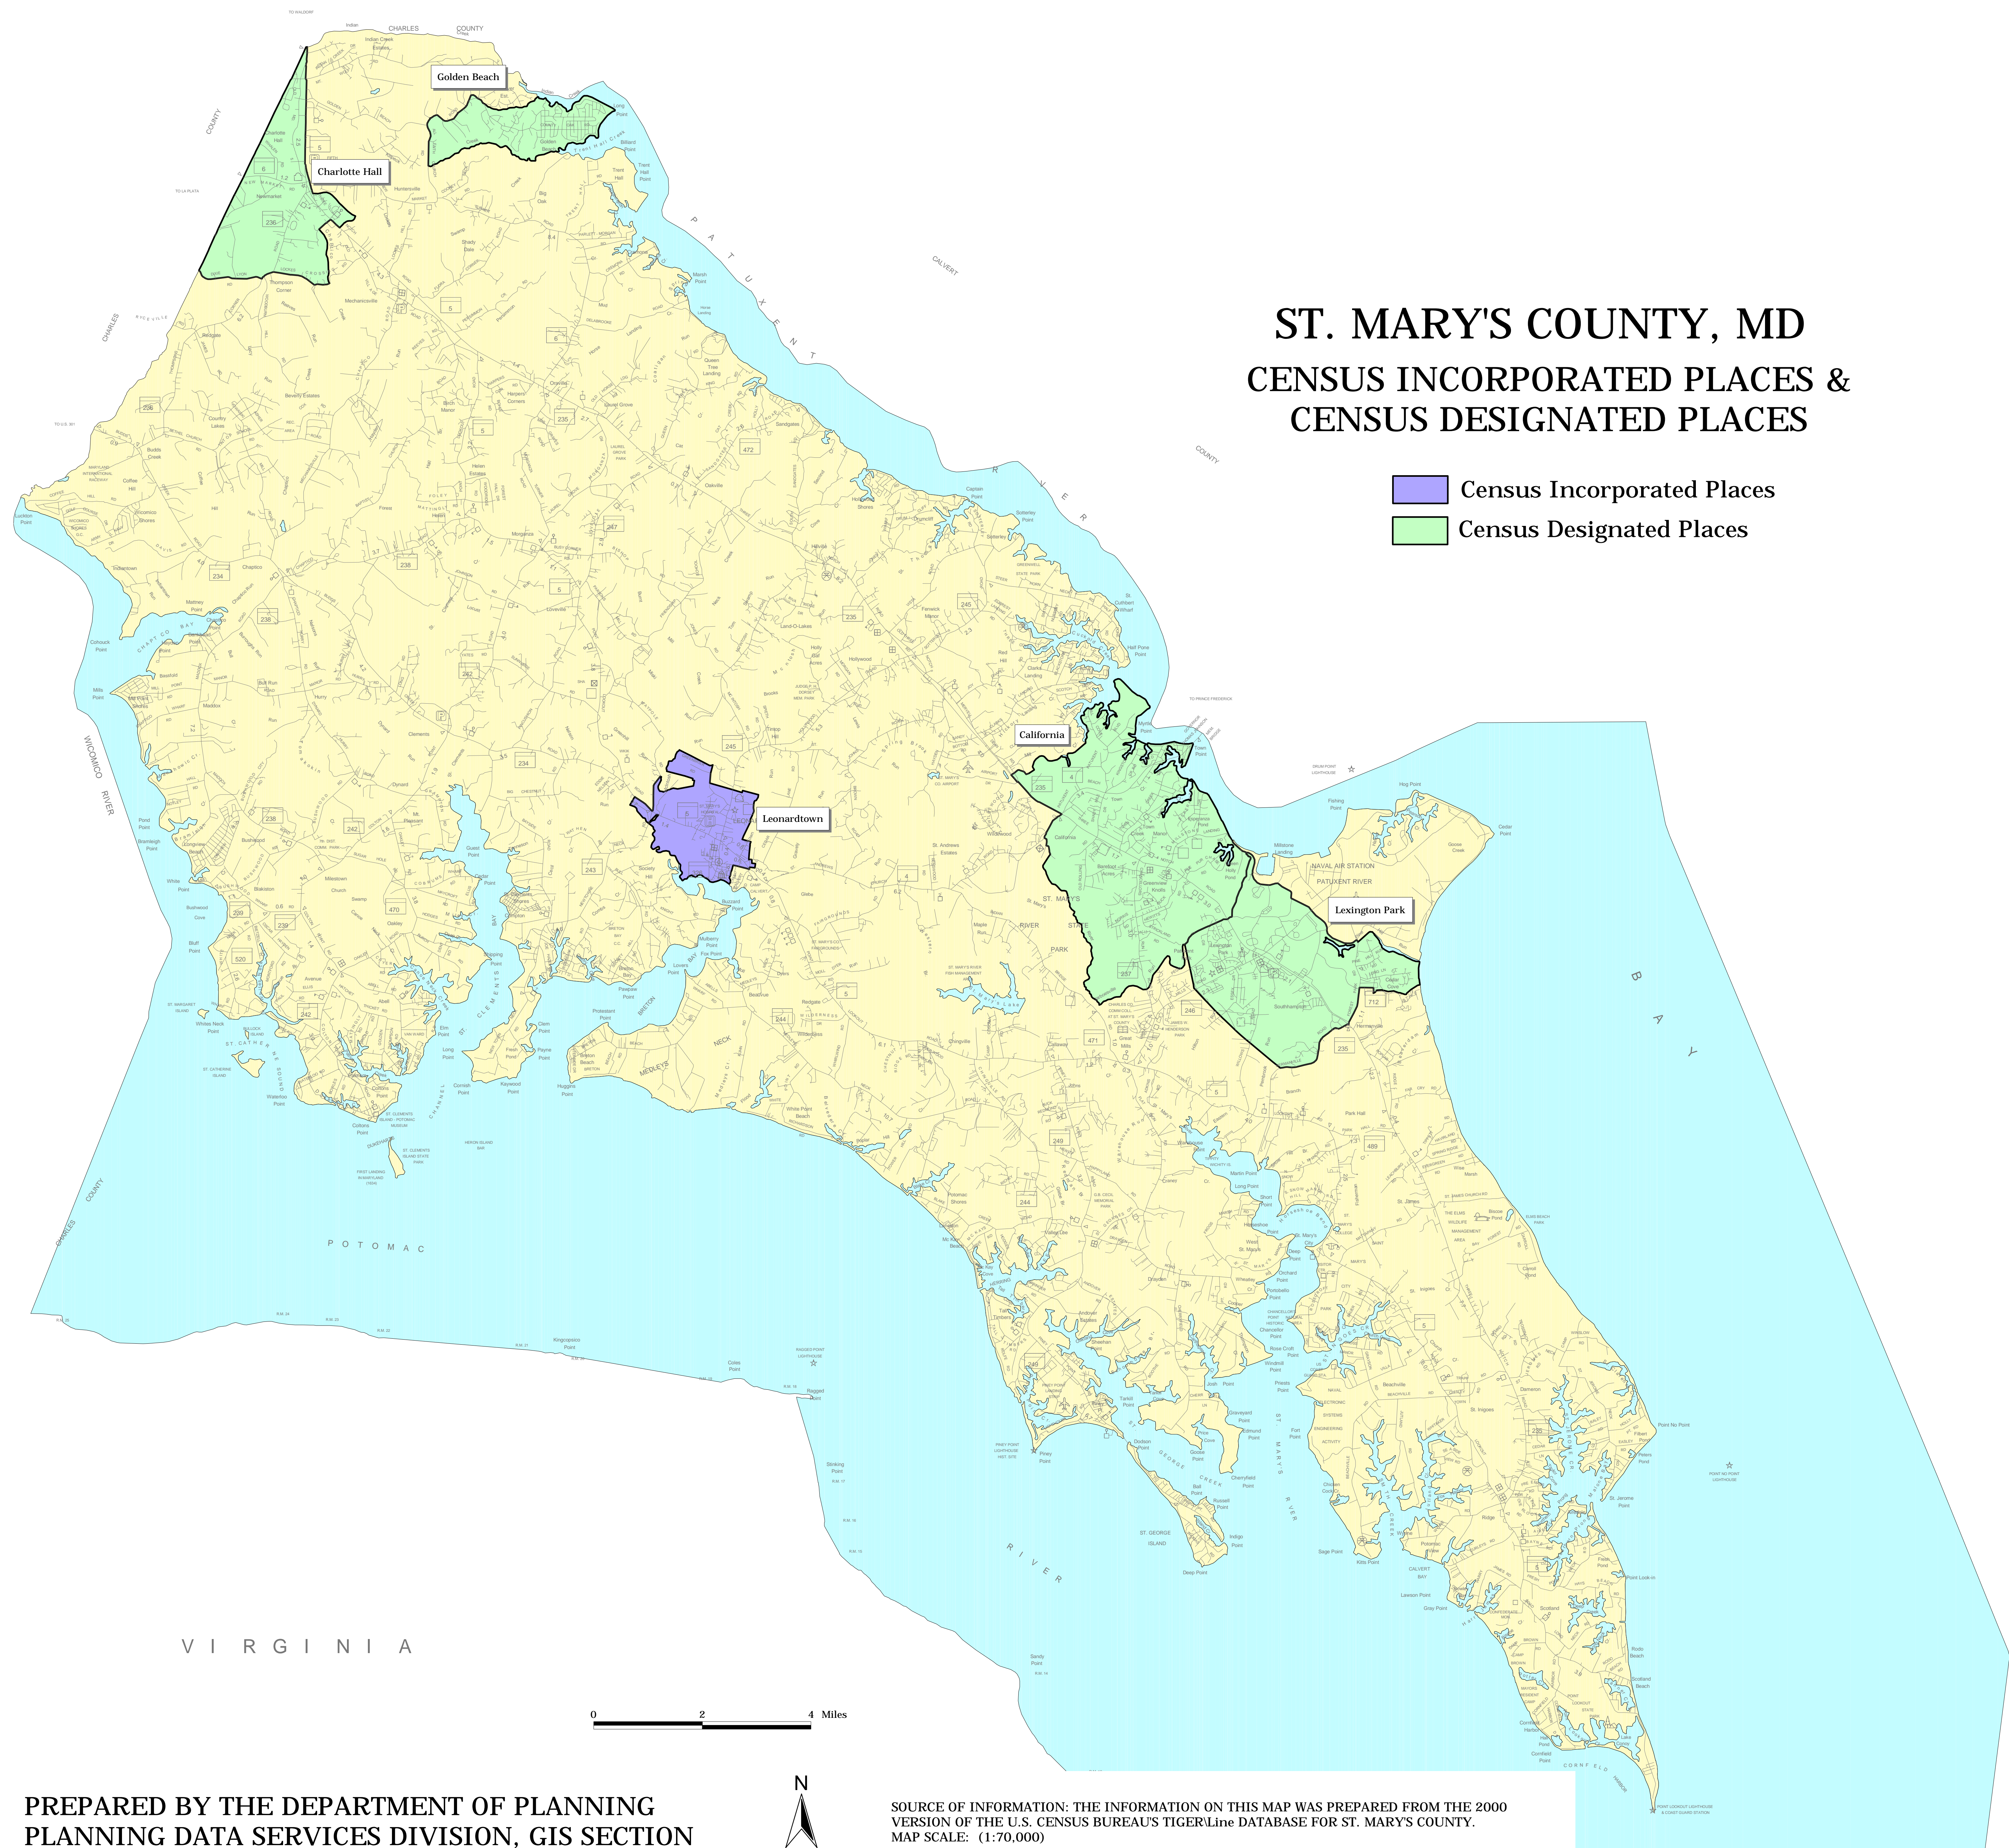

ST. MARY'S COUNTY, MD CENSUS INCORPORATED PLACES & CENSUS DESIGNATED PLACES

-  Census Incorporated Places
-  Census Designated Places

PREPARED BY THE DEPARTMENT OF PLANNING
PLANNING DATA SERVICES DIVISION, GIS SECTION

SOURCE OF INFORMATION: THE INFORMATION ON THIS MAP WAS PREPARED FROM THE 2000
VERSION OF THE U.S. CENSUS BUREAU'S TIGER/Line DATABASE FOR ST. MARY'S COUNTY.
MAP SCALE: (1:70,000)