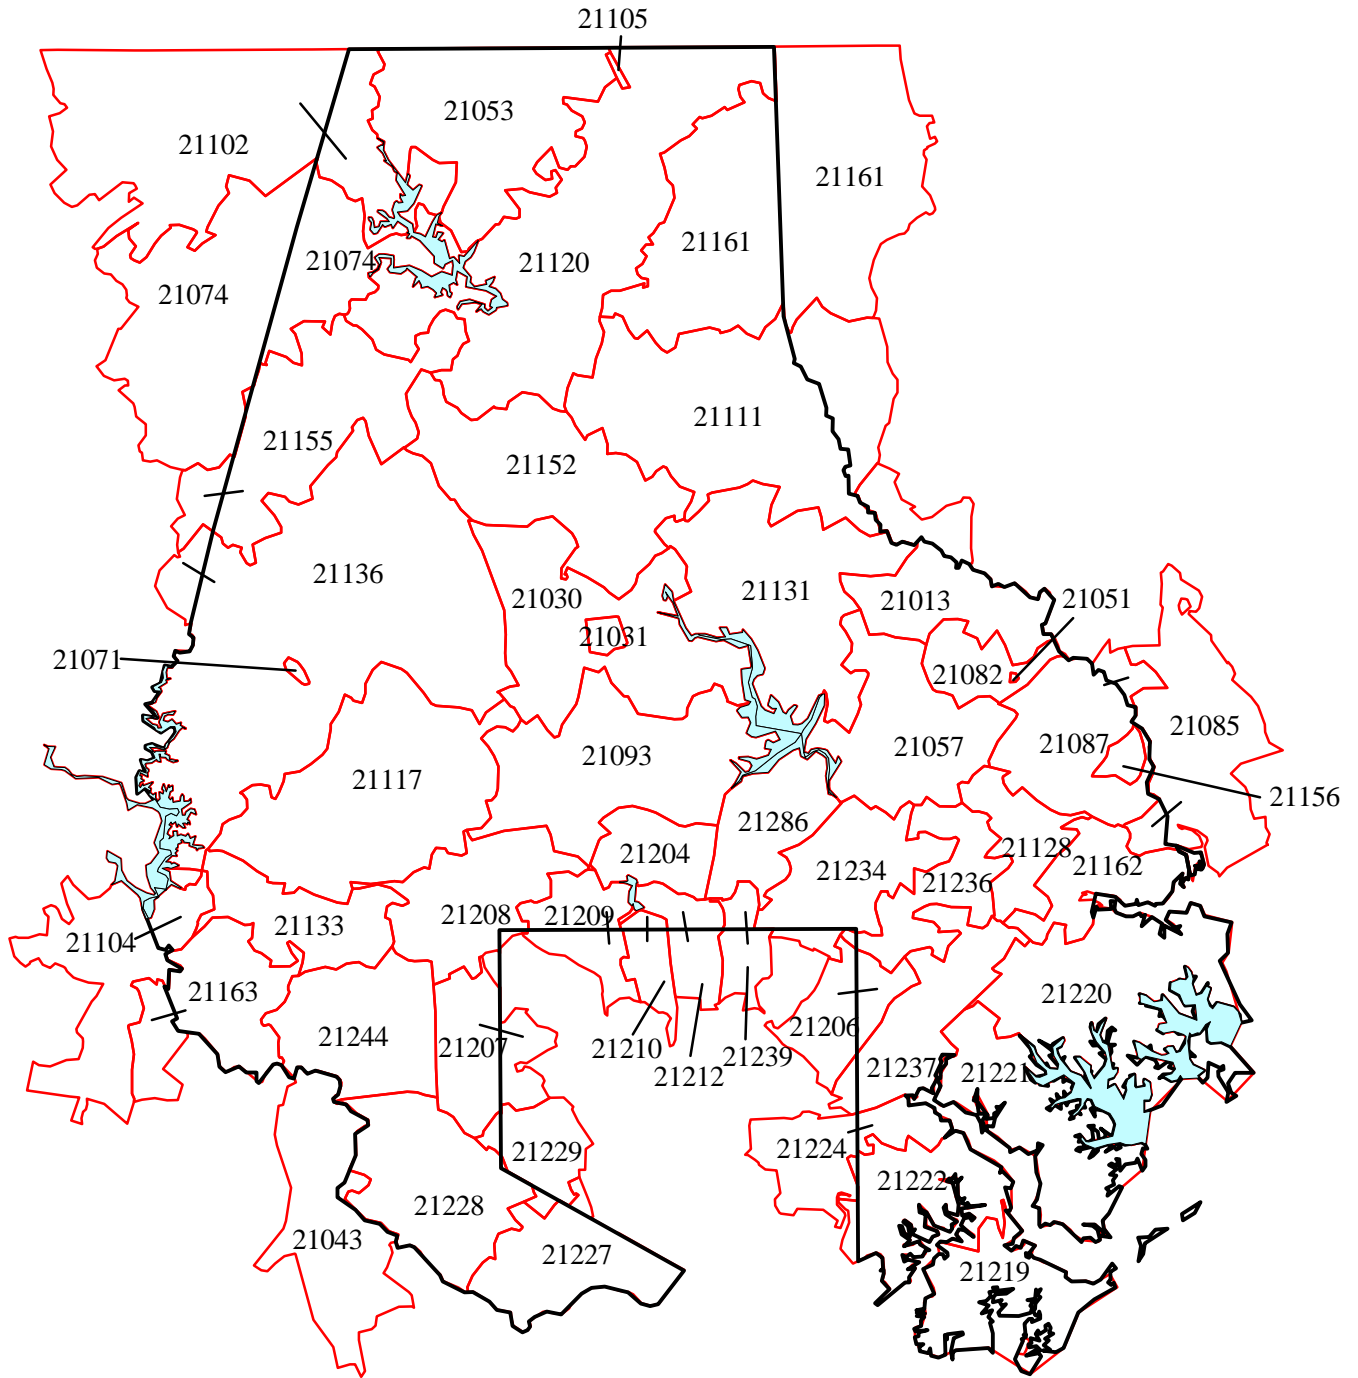

2000 CENSUS ZCTA BOUNDARIES FOR BALTIMORE COUNTY

County Boundary
ZCTA Boundary

Source: U.S. Census Bureau
Prepared by the Maryland Department of Planning, Planning Data Services, August 2001.