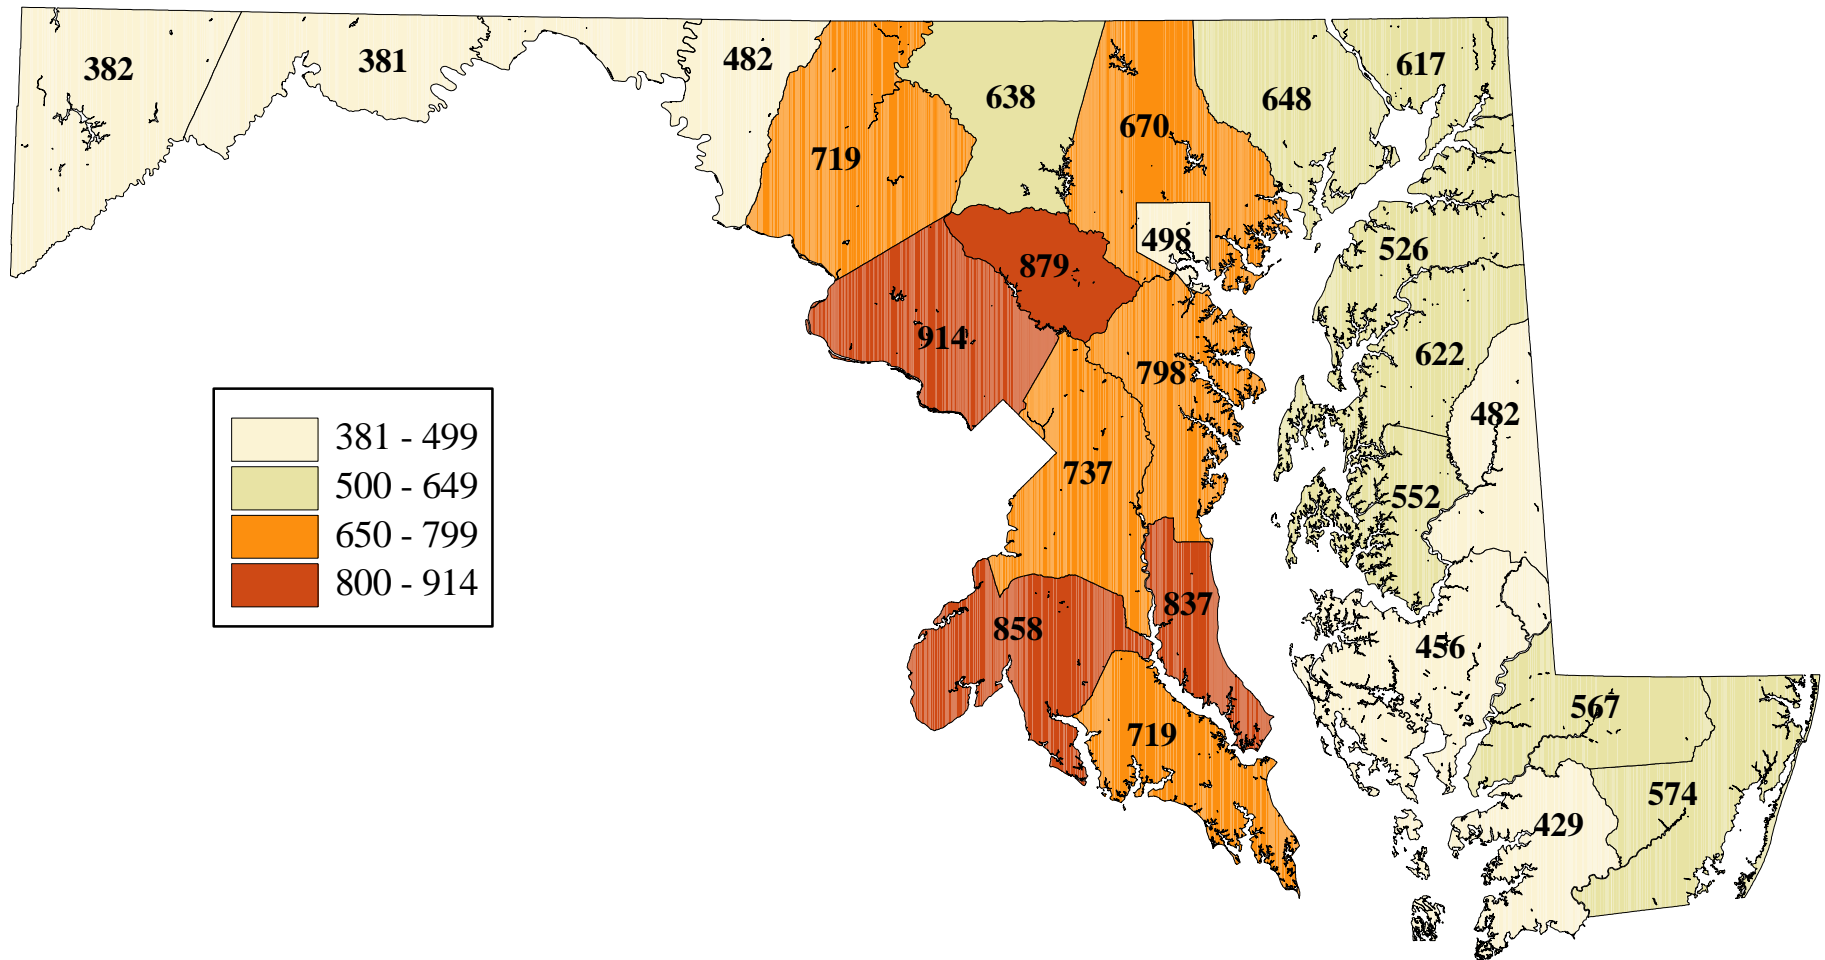

Median Monthly Rent for Maryland's Jurisdictions - 2000

Source: U.S. Census Bureau 2000.

Prepared by the Maryland Department of Planning, Planning Data Services, May 2002.