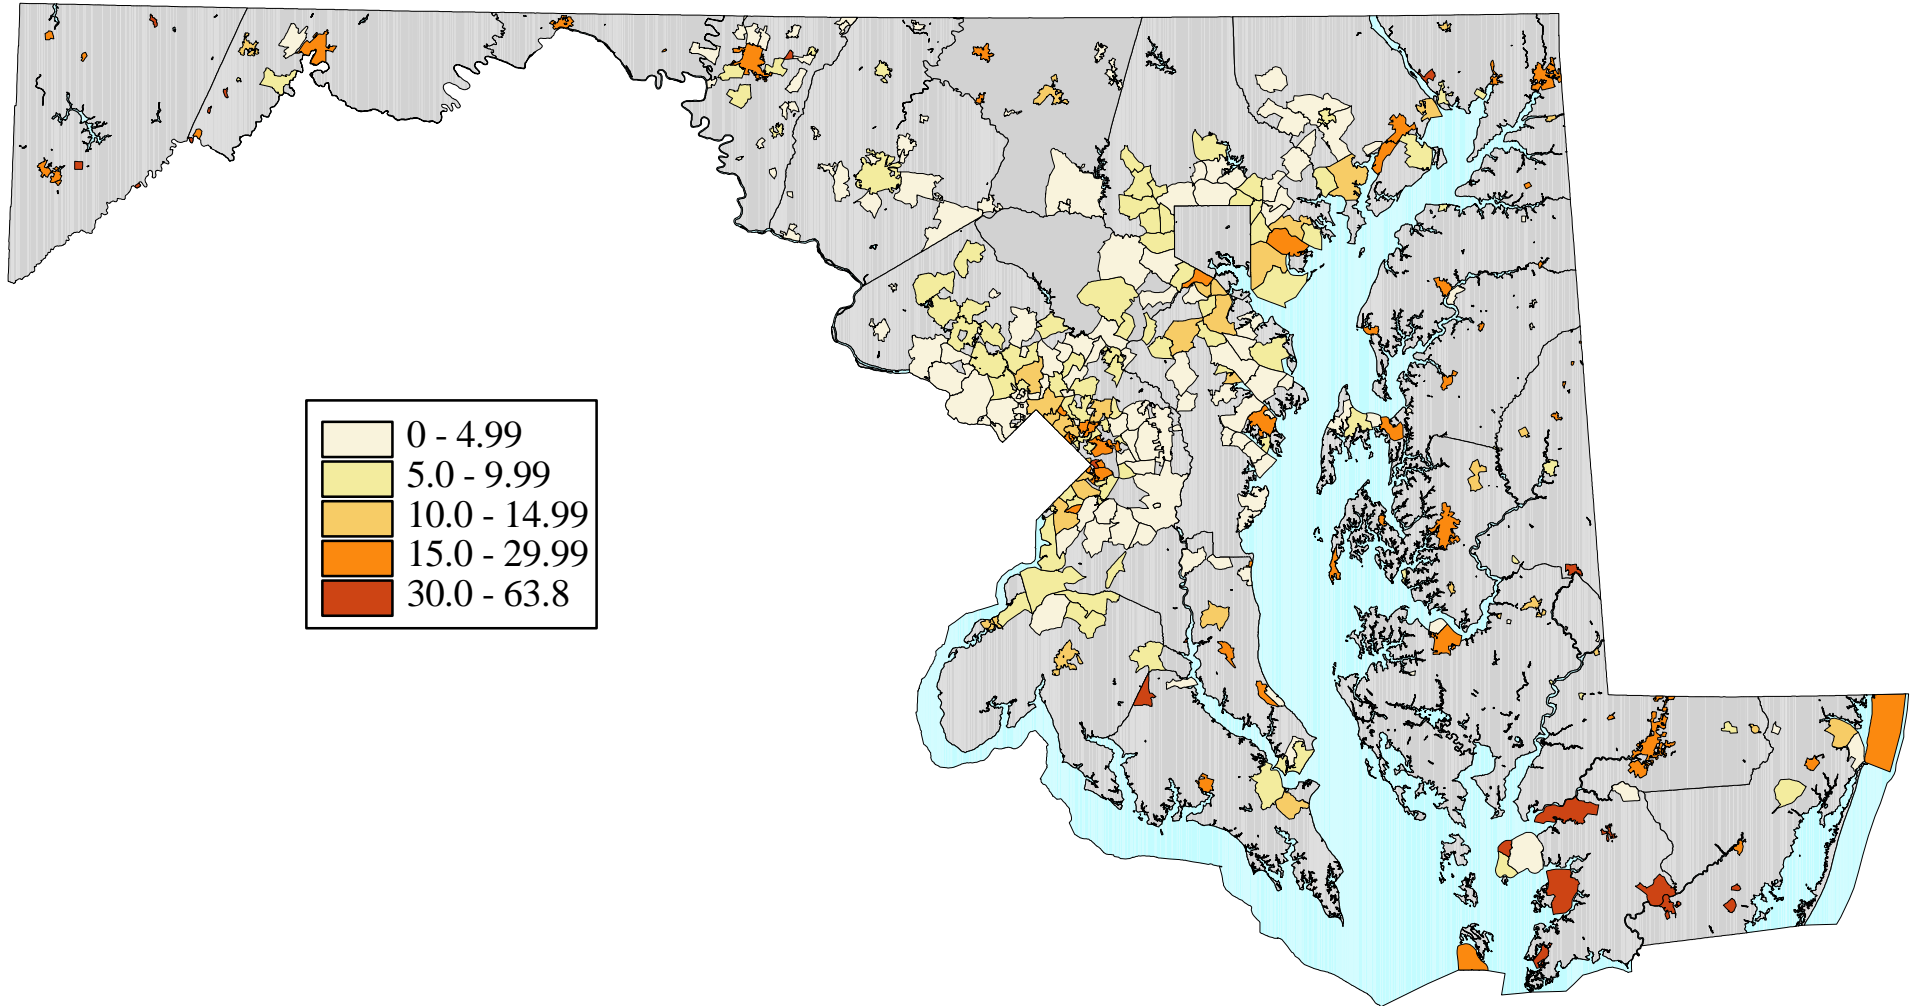

Percent of Children Under 18 in Poverty for Maryland's Census Places - 2000

Source: U.S. Census Bureau, SF 3, 2000.
Prepared by the Maryland Department of Planning, Planning Data Services, June 2002.