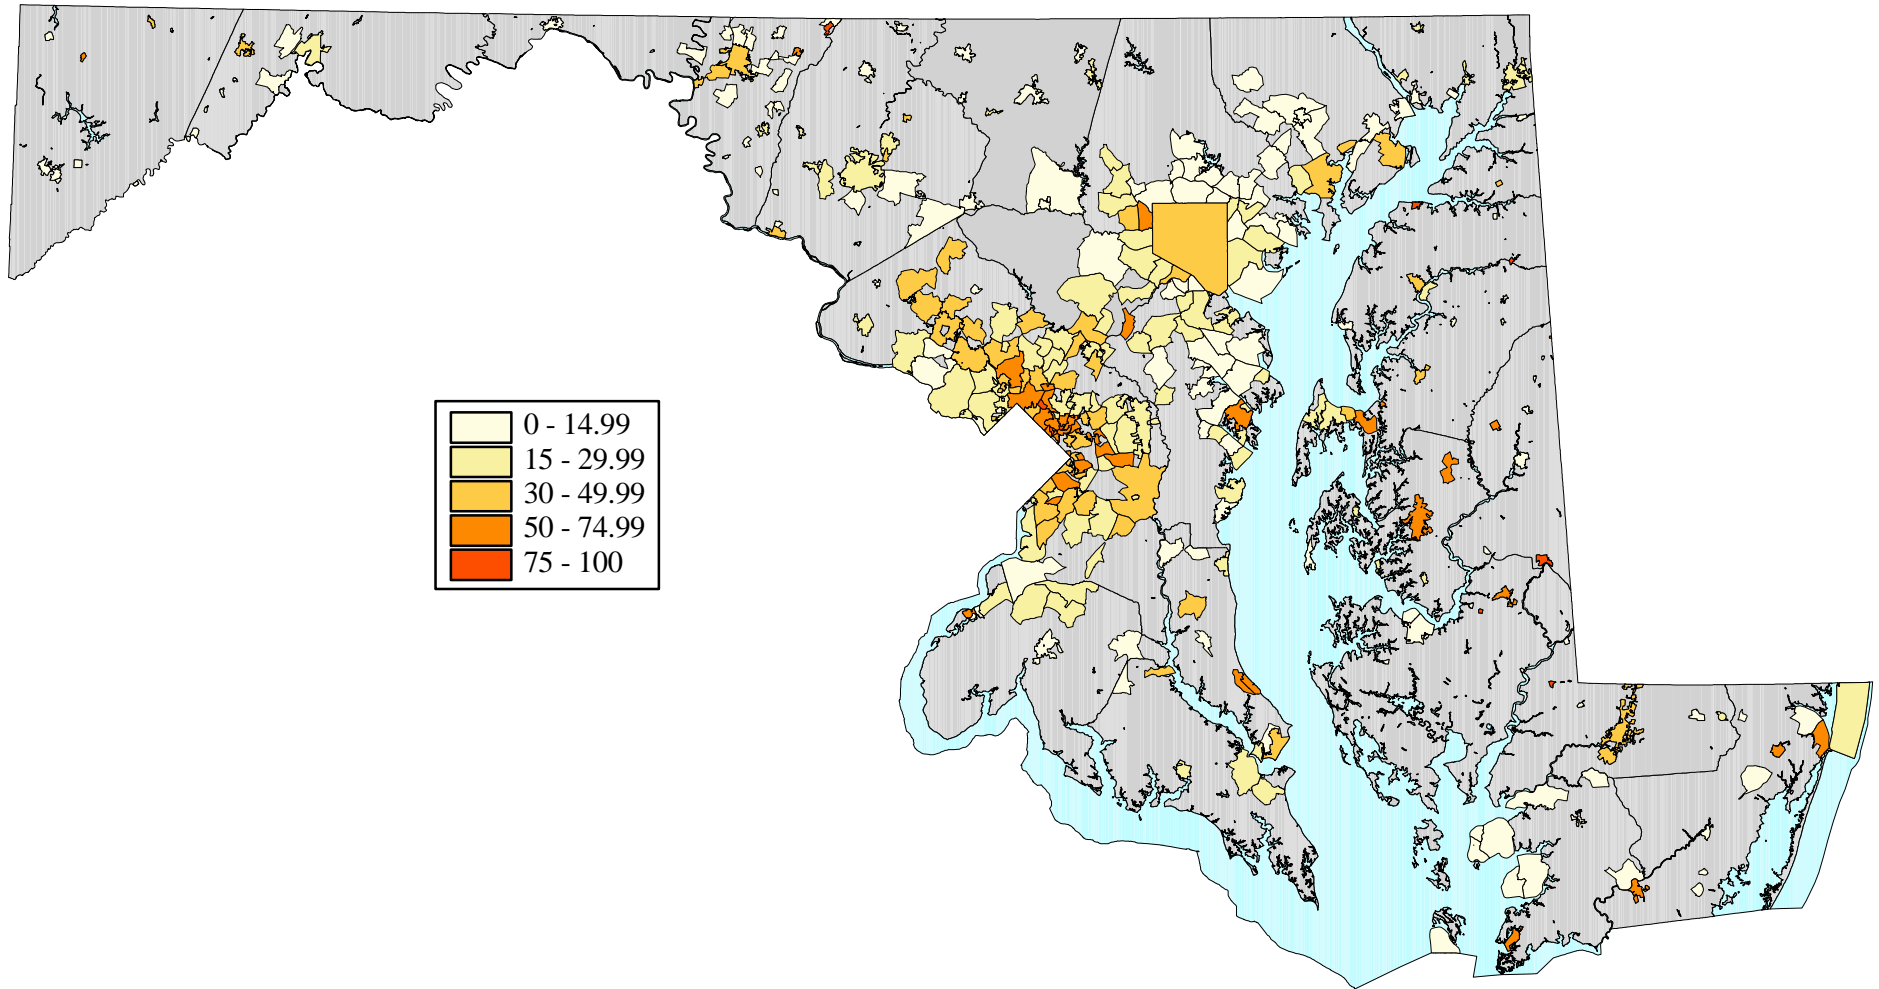

Percent of Foreign Born from Latin America for Maryland's Census Incorporated and Designated Places - 2000

Source: U.S. Department of Commerce Bureau of the Census, 2000.
Prepared by the Maryland Department of Planning, Planning Data Services, June 2002.