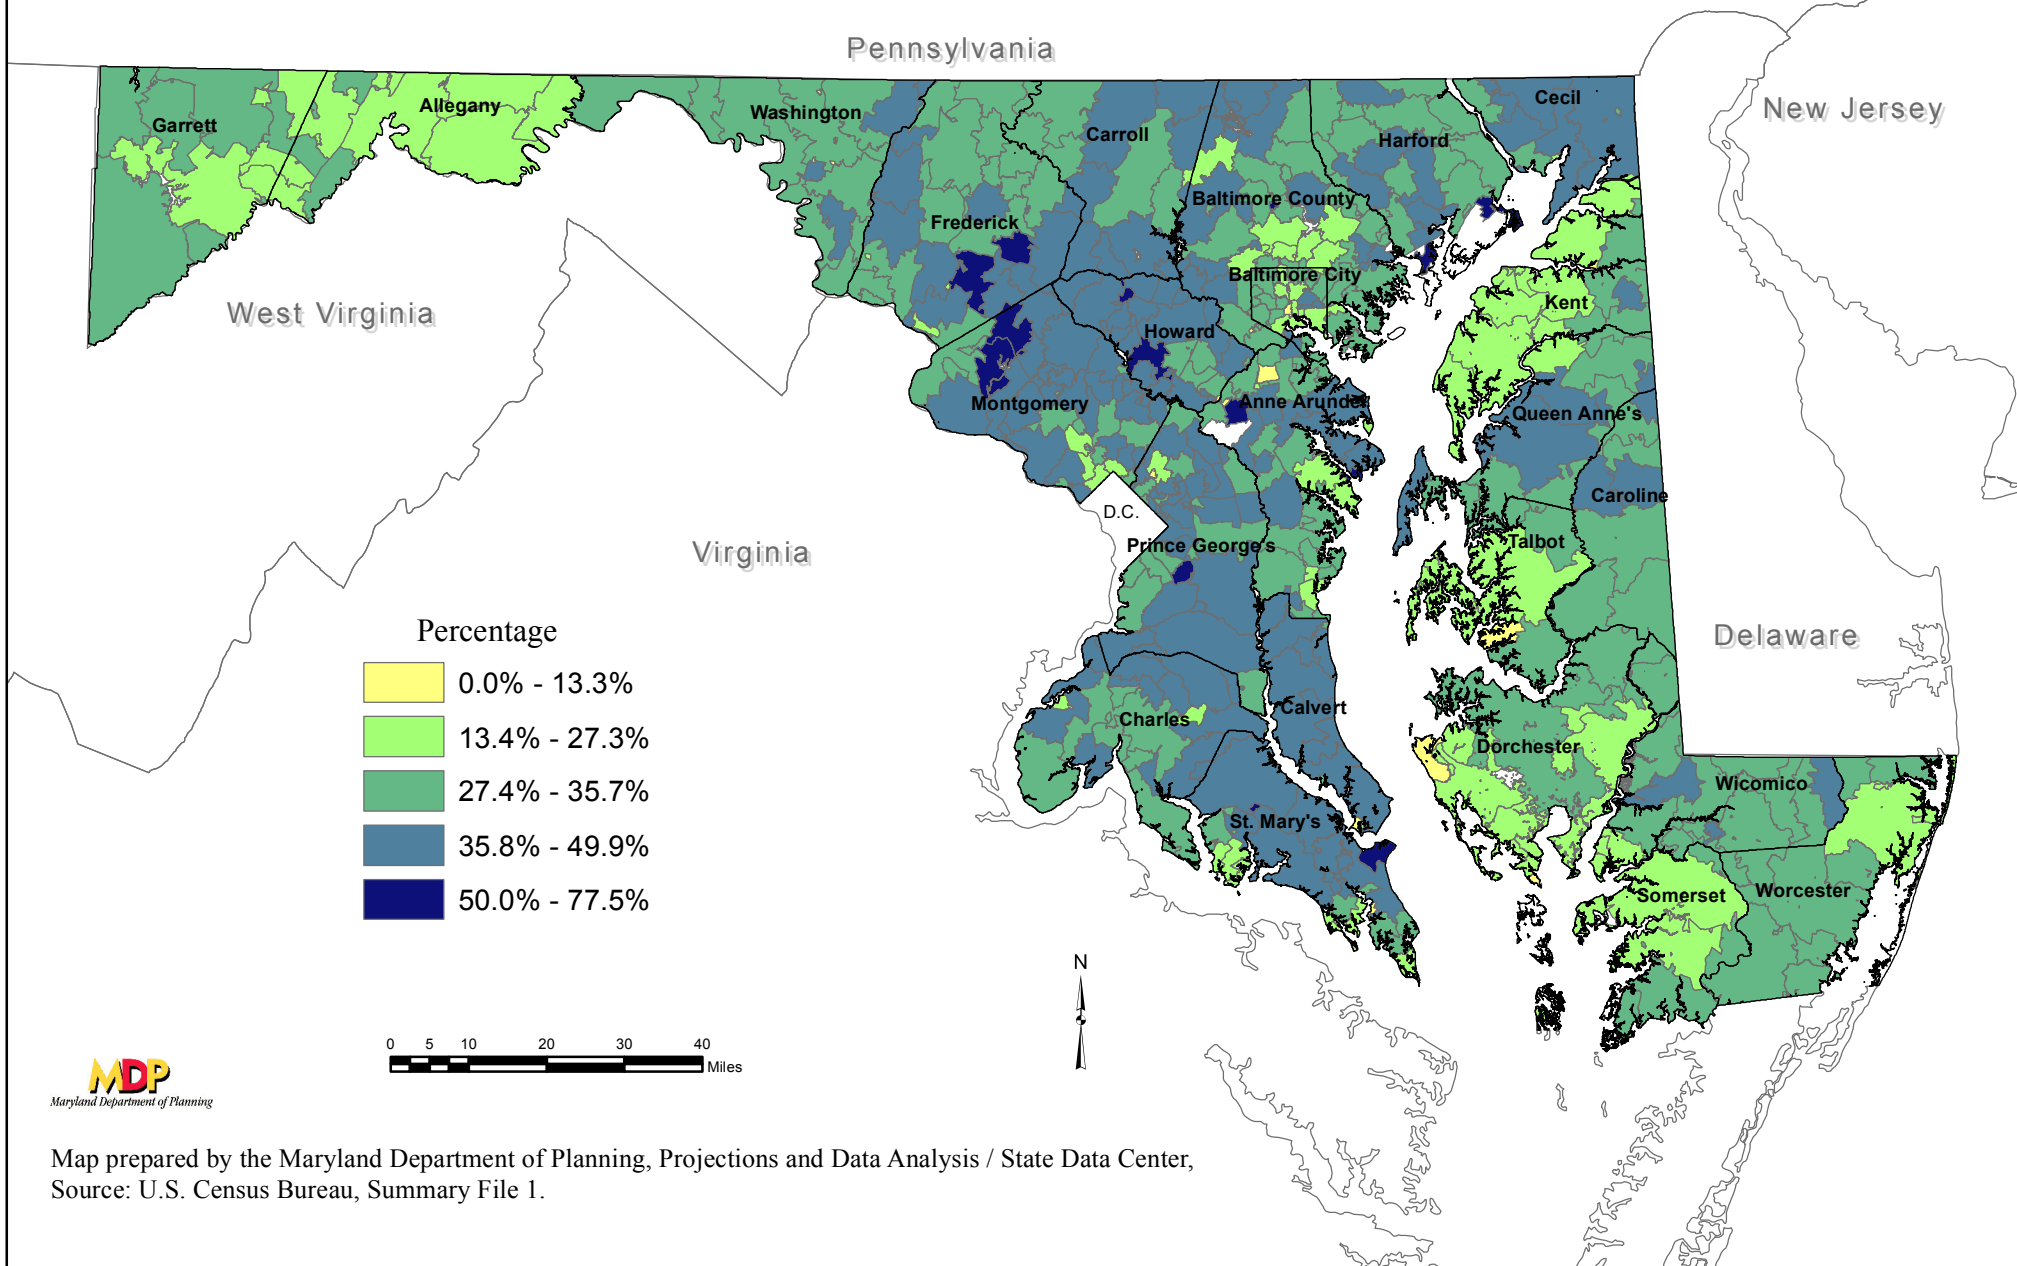

# Percent of 2010 Households in Maryland With Related Children Under Age 18 by Zip Code Tabulation Area

Map prepared by the Maryland Department of Planning, Projections and Data Analysis / State Data Center,  
Source: U.S. Census Bureau, Summary File 1.