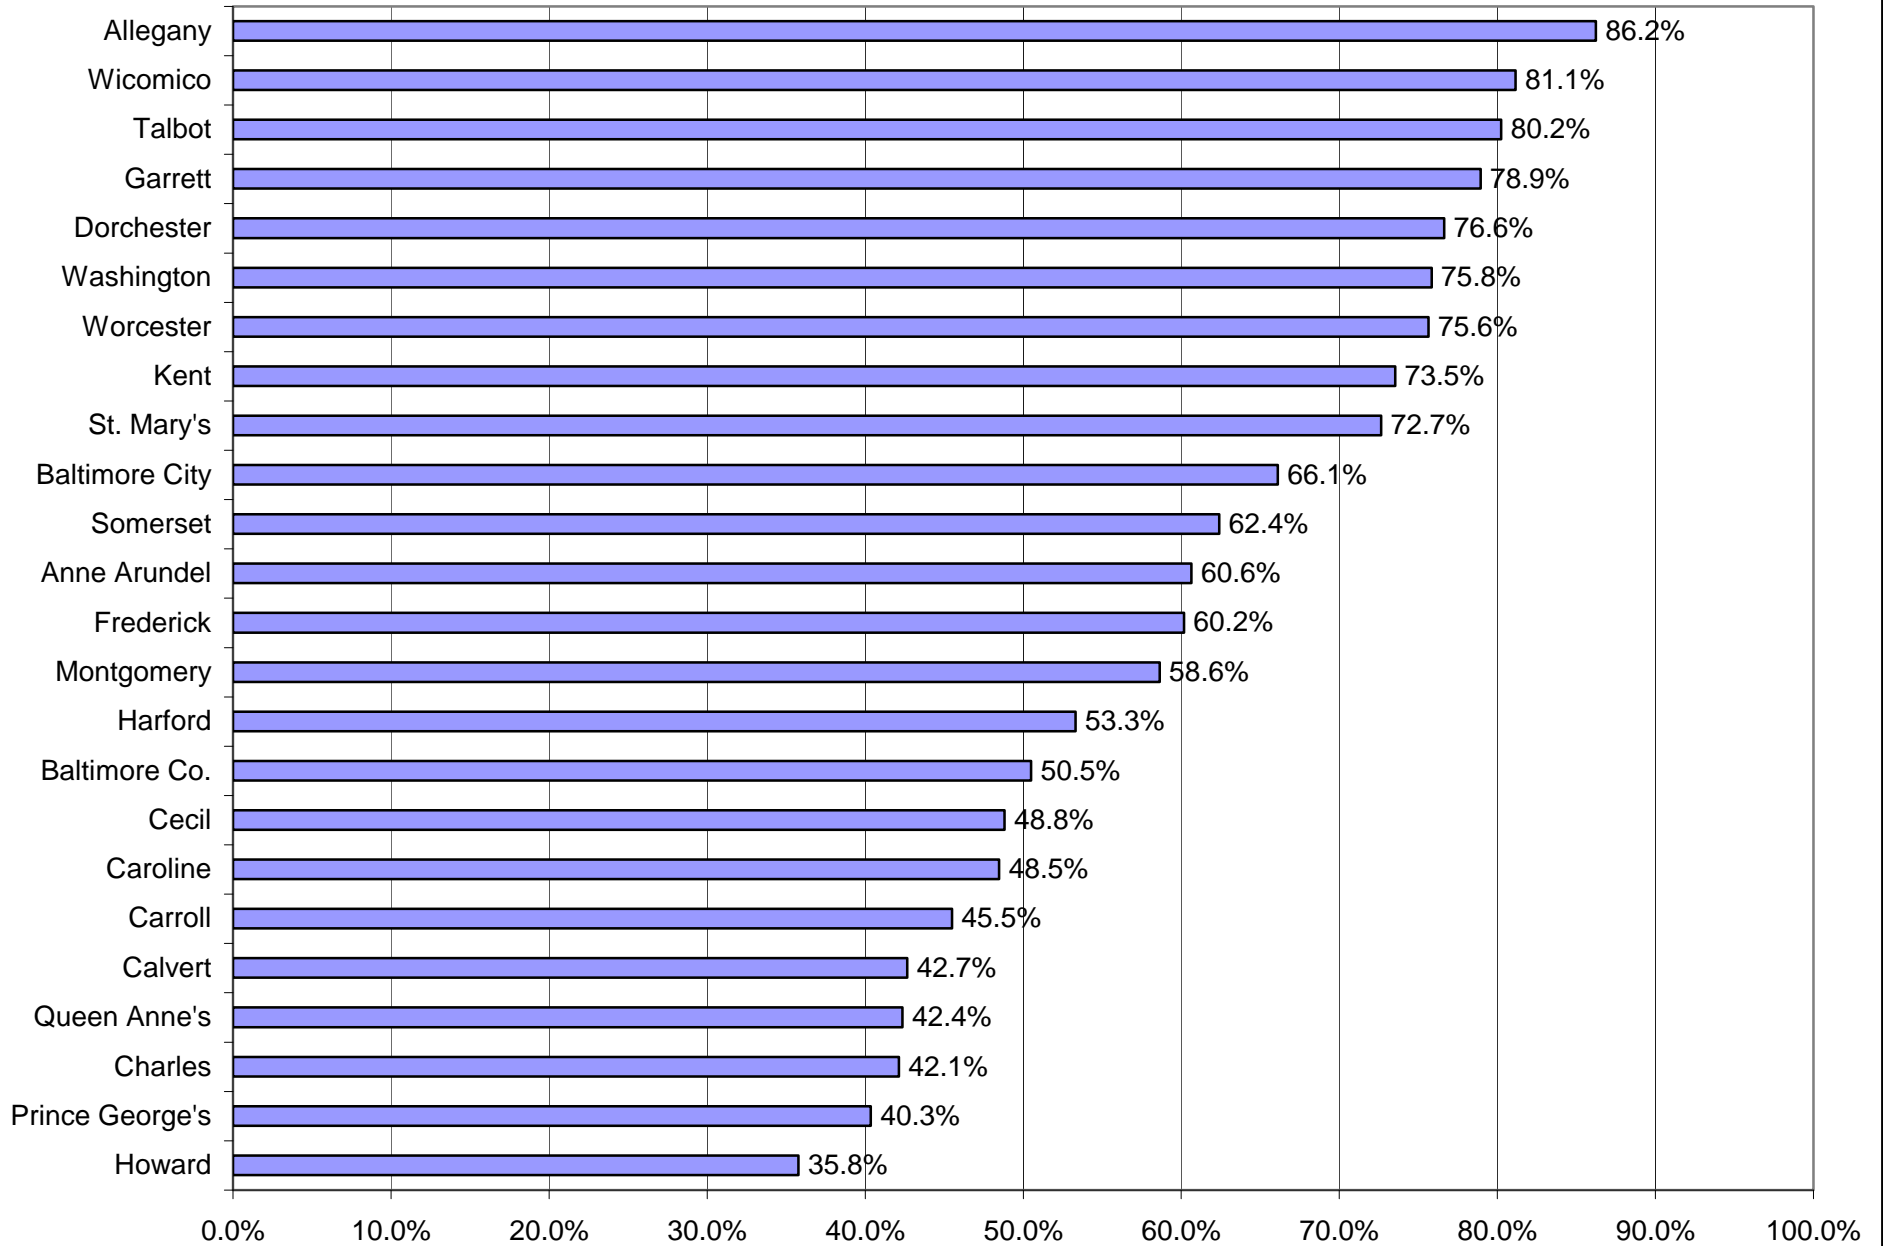

Chart 4. Percent of Residents Who Work in Own Jurisdiction - 1990

Prepared by the Maryland Department of Planning, Planning Data Services, from the 1990 Census Commutation data, April 1993