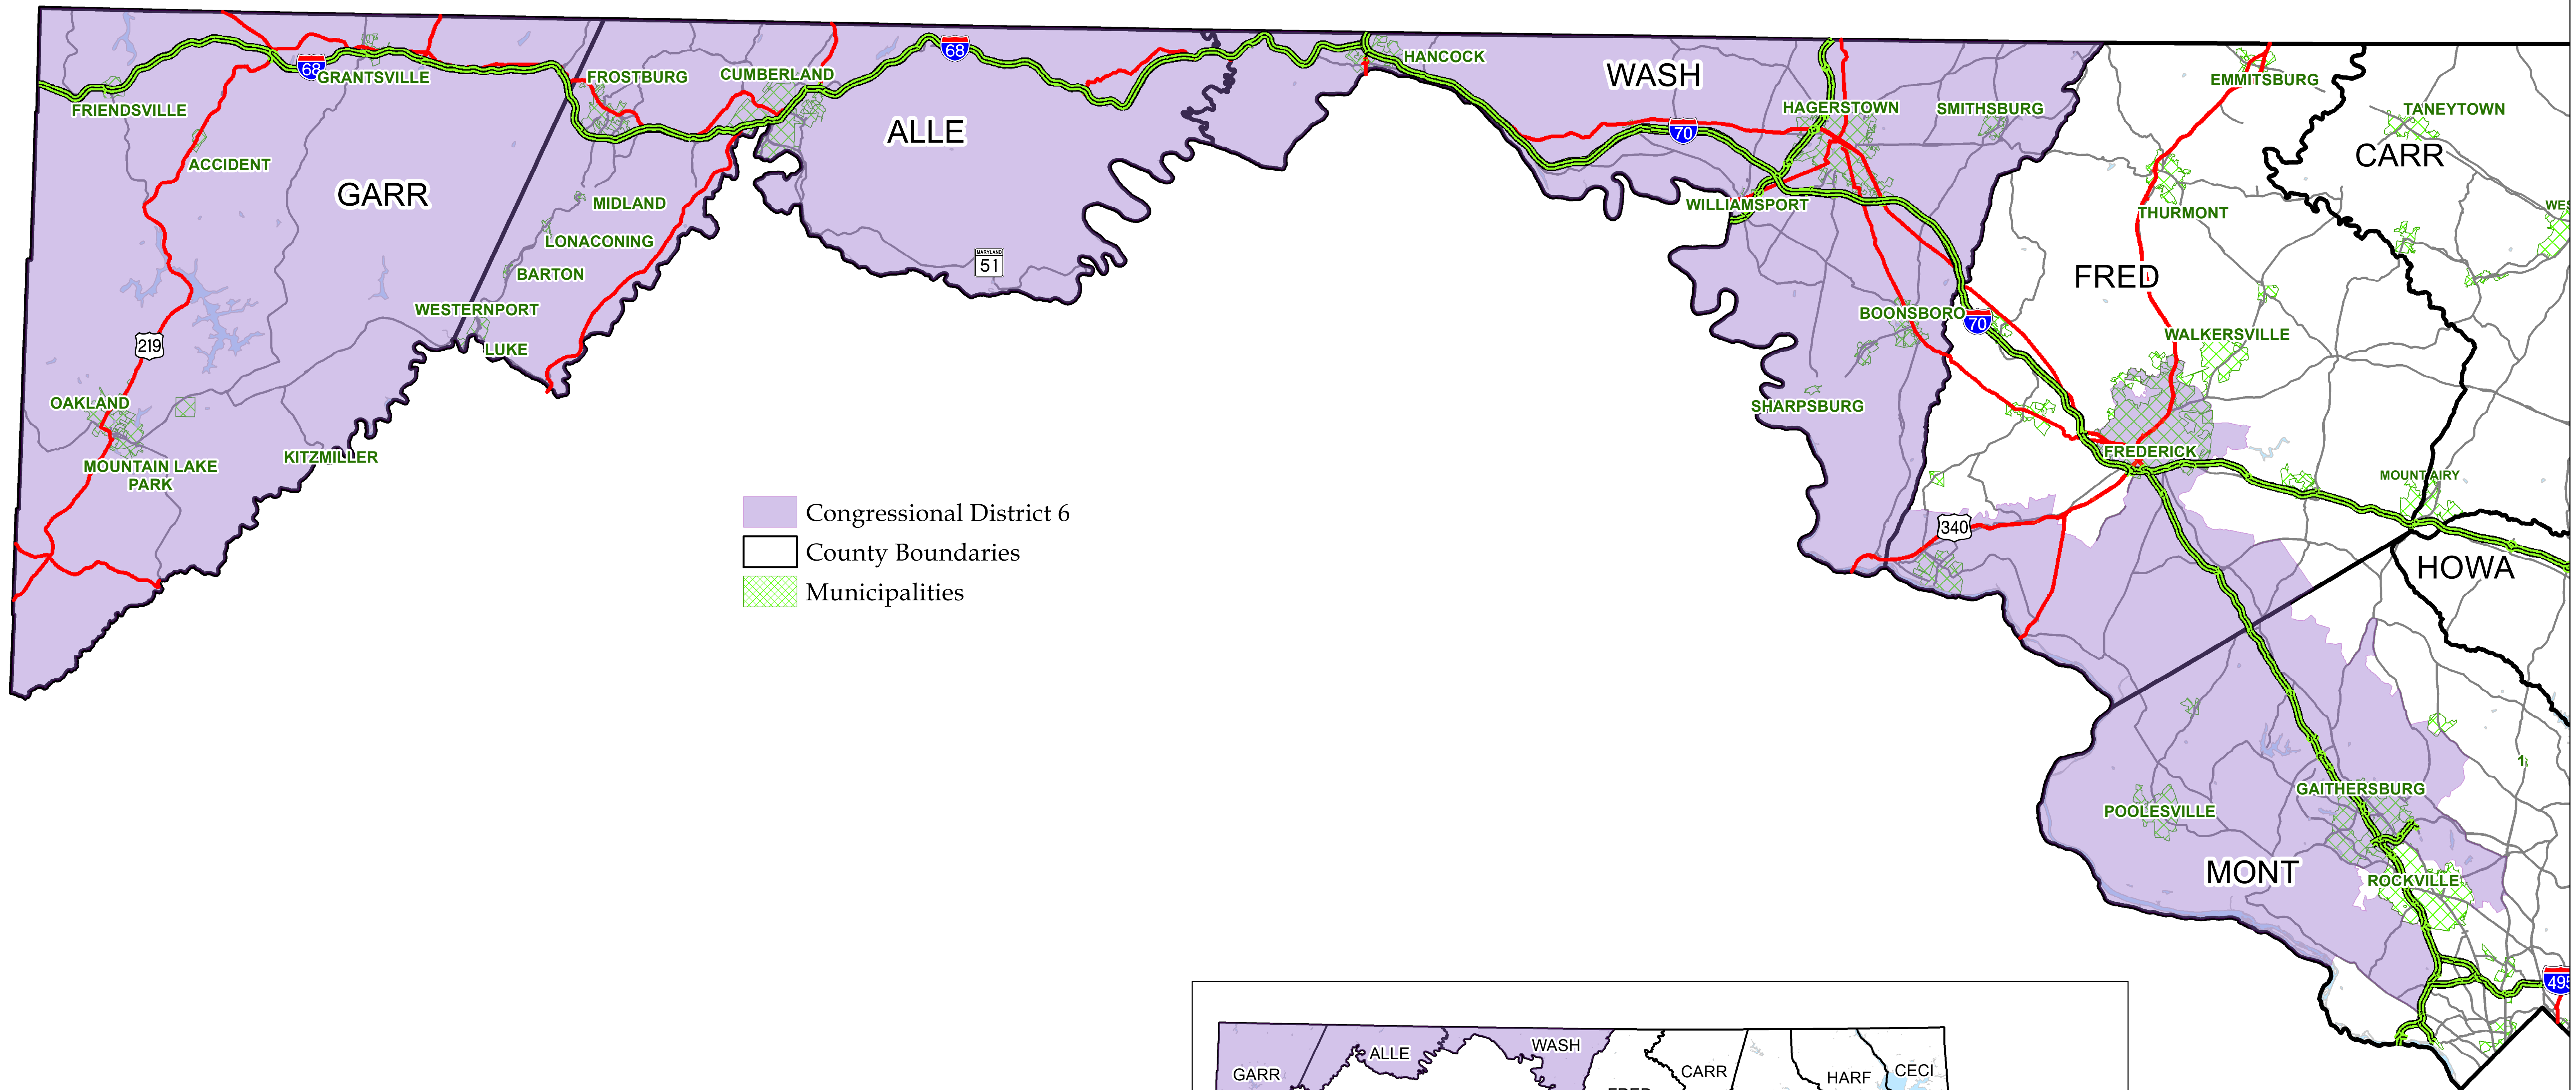

# Maryland 2011 Congressional District 6

Senate Bill 1, October 20, 2011

- Congressional District 6
- County Boundaries
- Municipalities

Note: Legislative District Boundary lines are based on Census TIGER/Line. The streets are State Highway Administration Grid map. In some instances the 2010 Census TIGER/Line may not align with the SHA street grid