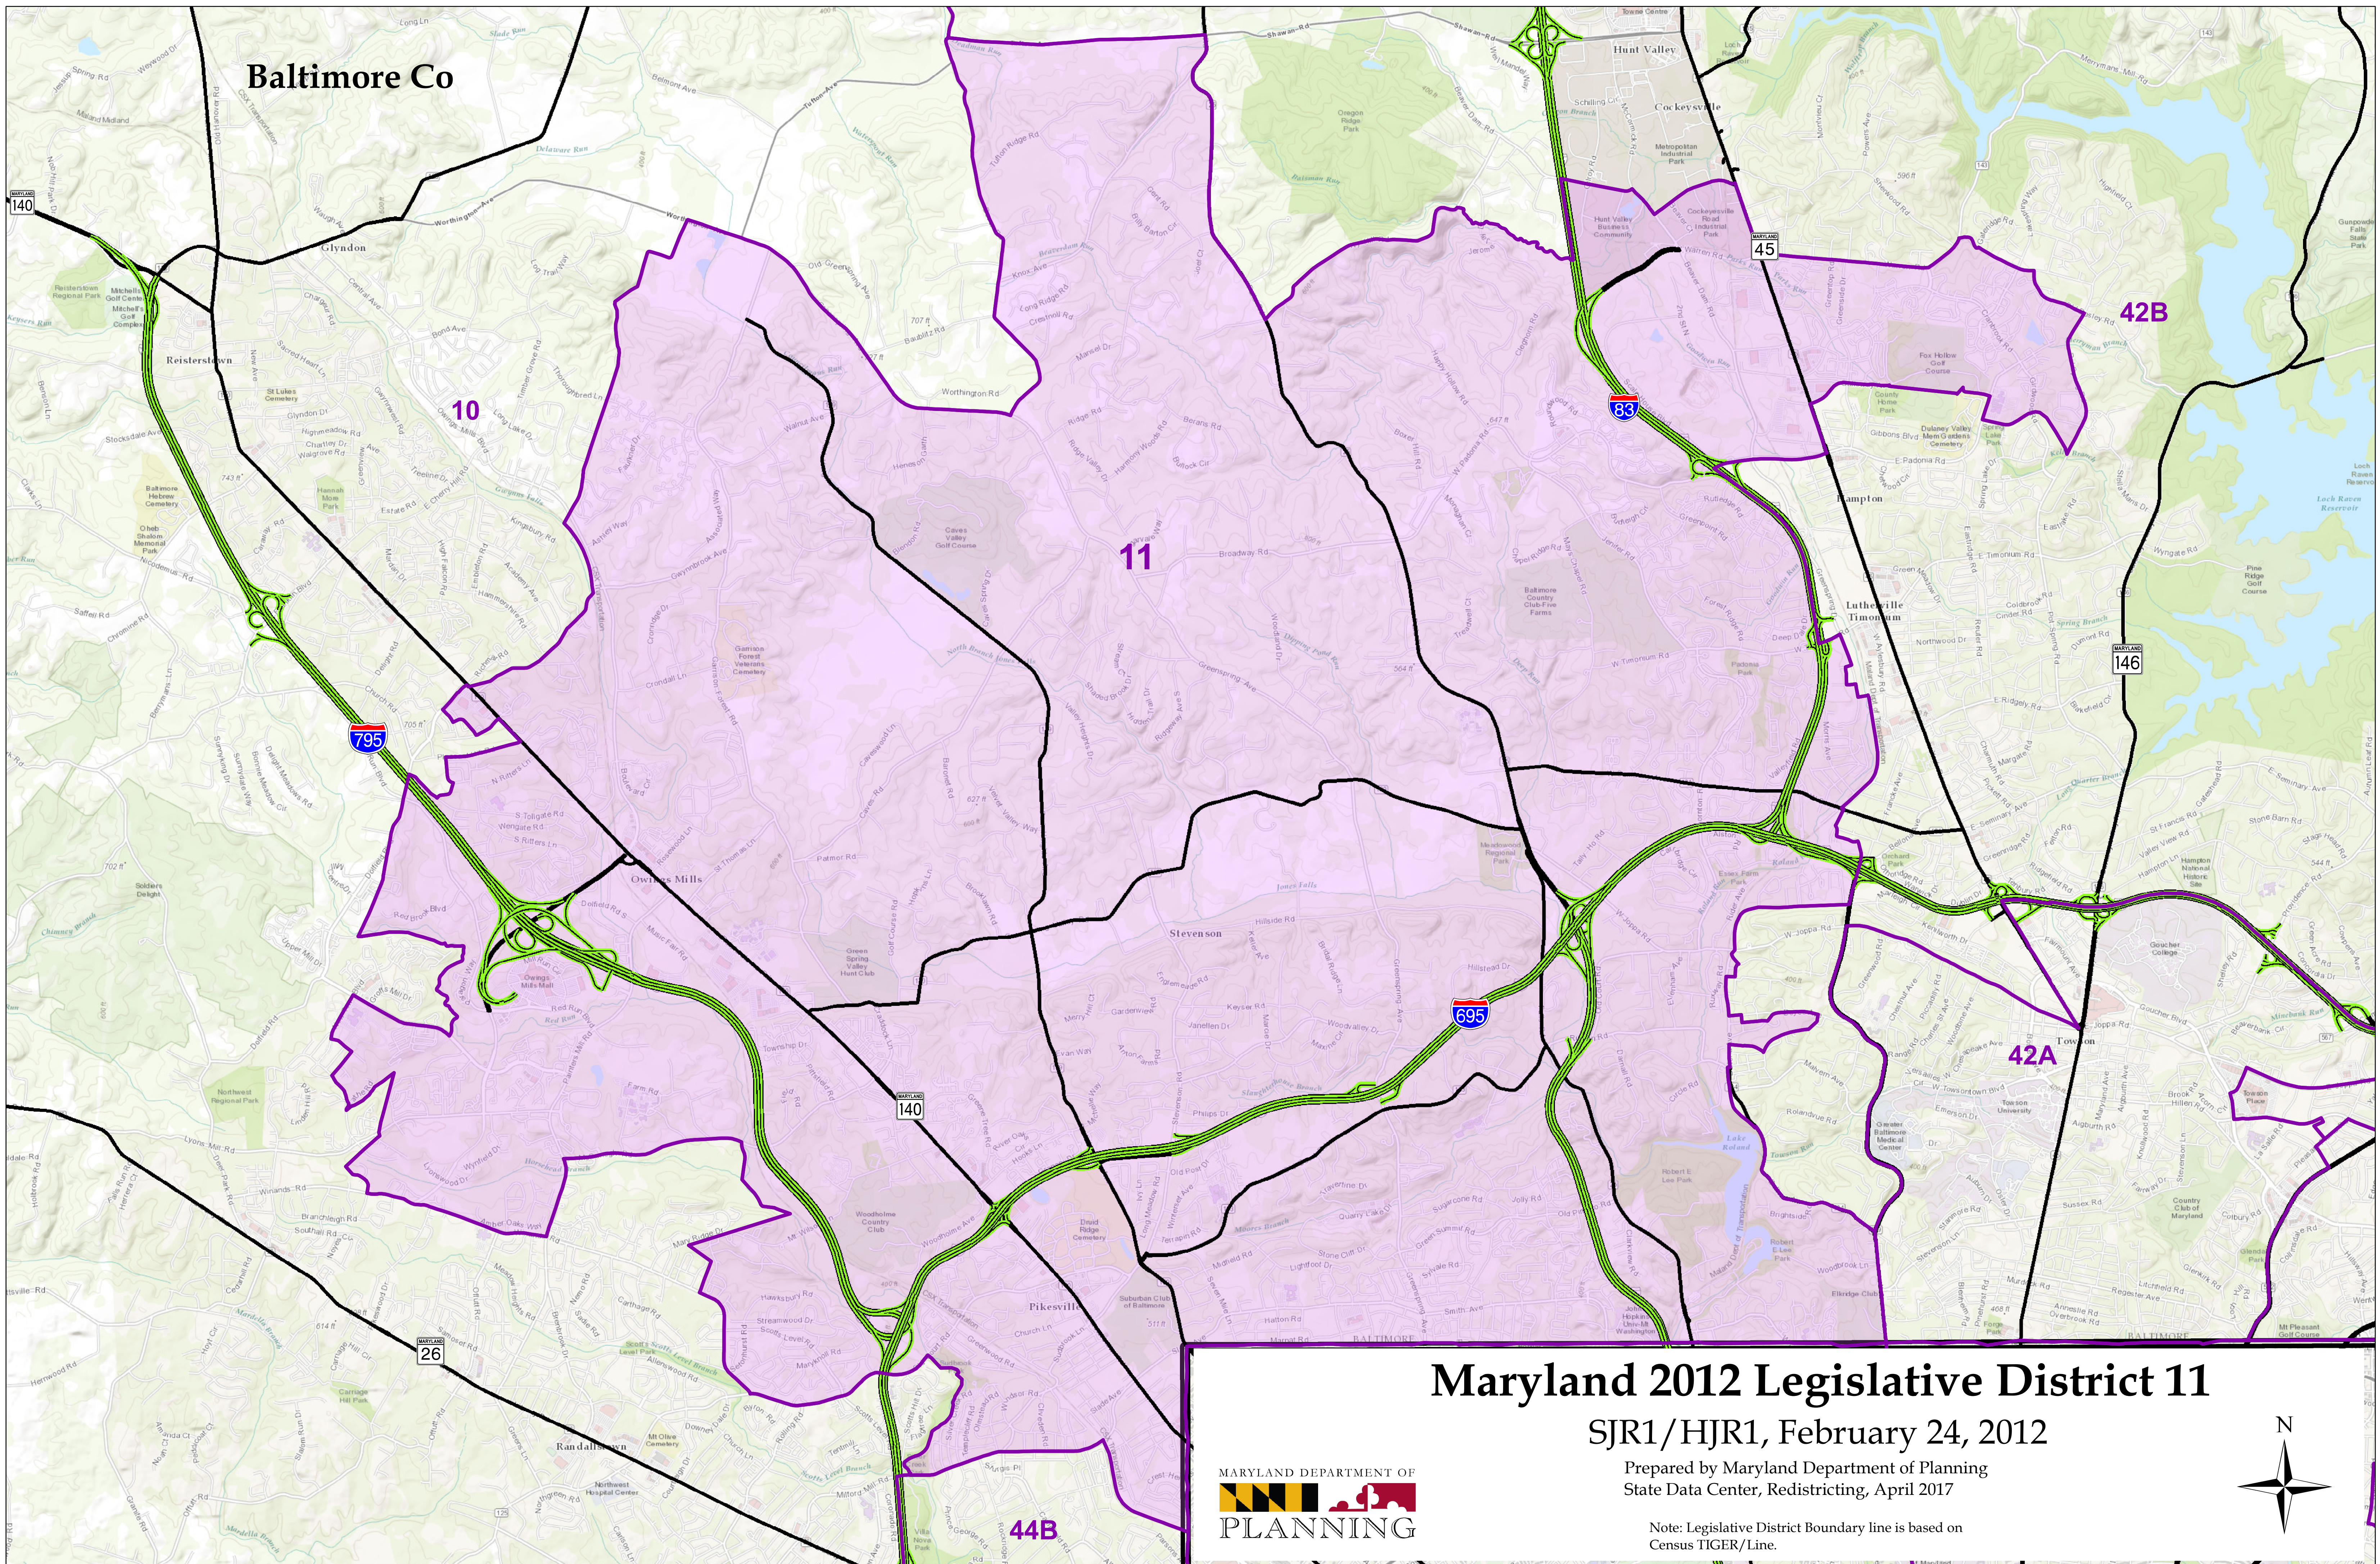

Baltimore Co

Maryland 2012 Legislative District 11

SJR1/HJR1, February 24, 2012

Prepared by Maryland Department of Planning
State Data Center, Redistricting, April 2017

Note: Legislative District Boundary line is based on
Census TIGER/Line.