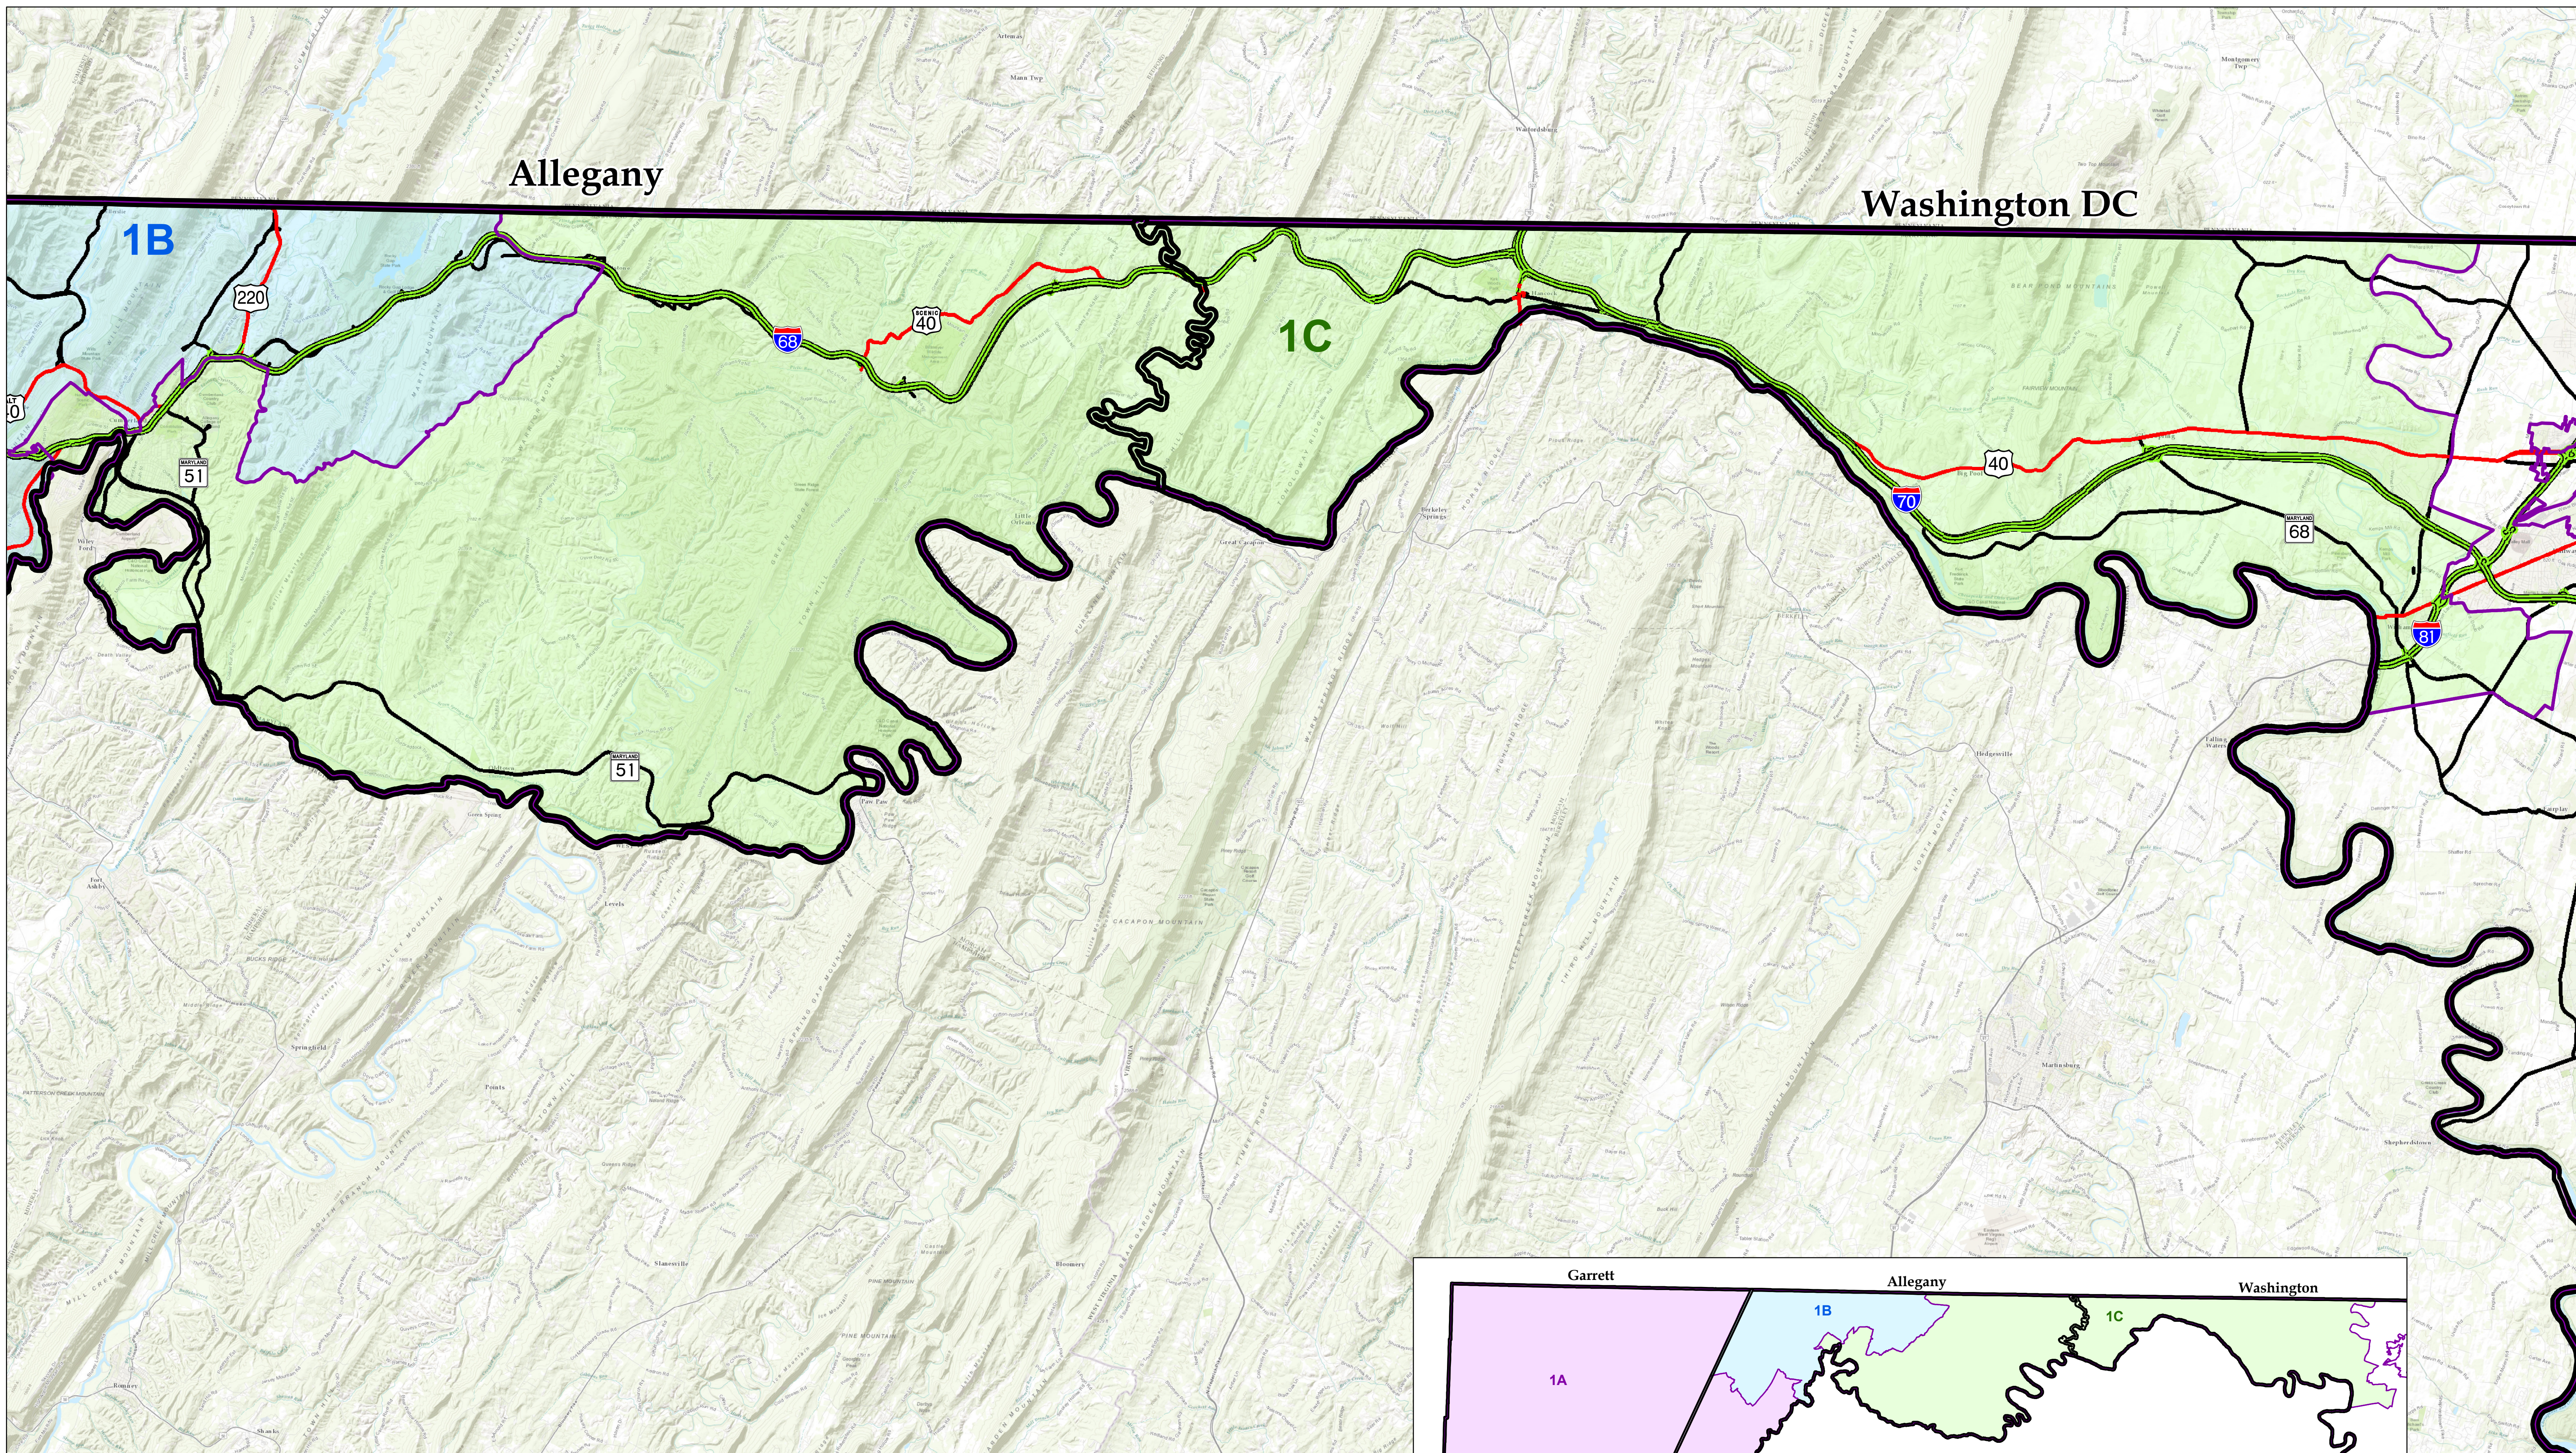

Allegany

Washington DC

1B

1C

# Maryland 2012 Legislative District 1C

SJR1/HJR1, February 24, 2012

Prepared by Maryland Department of Planning  
State Data Center, Redistricting, April 2017

Note: Legislative District Boundary line is based on  
Census TIGER/Line.

Legislative District 1