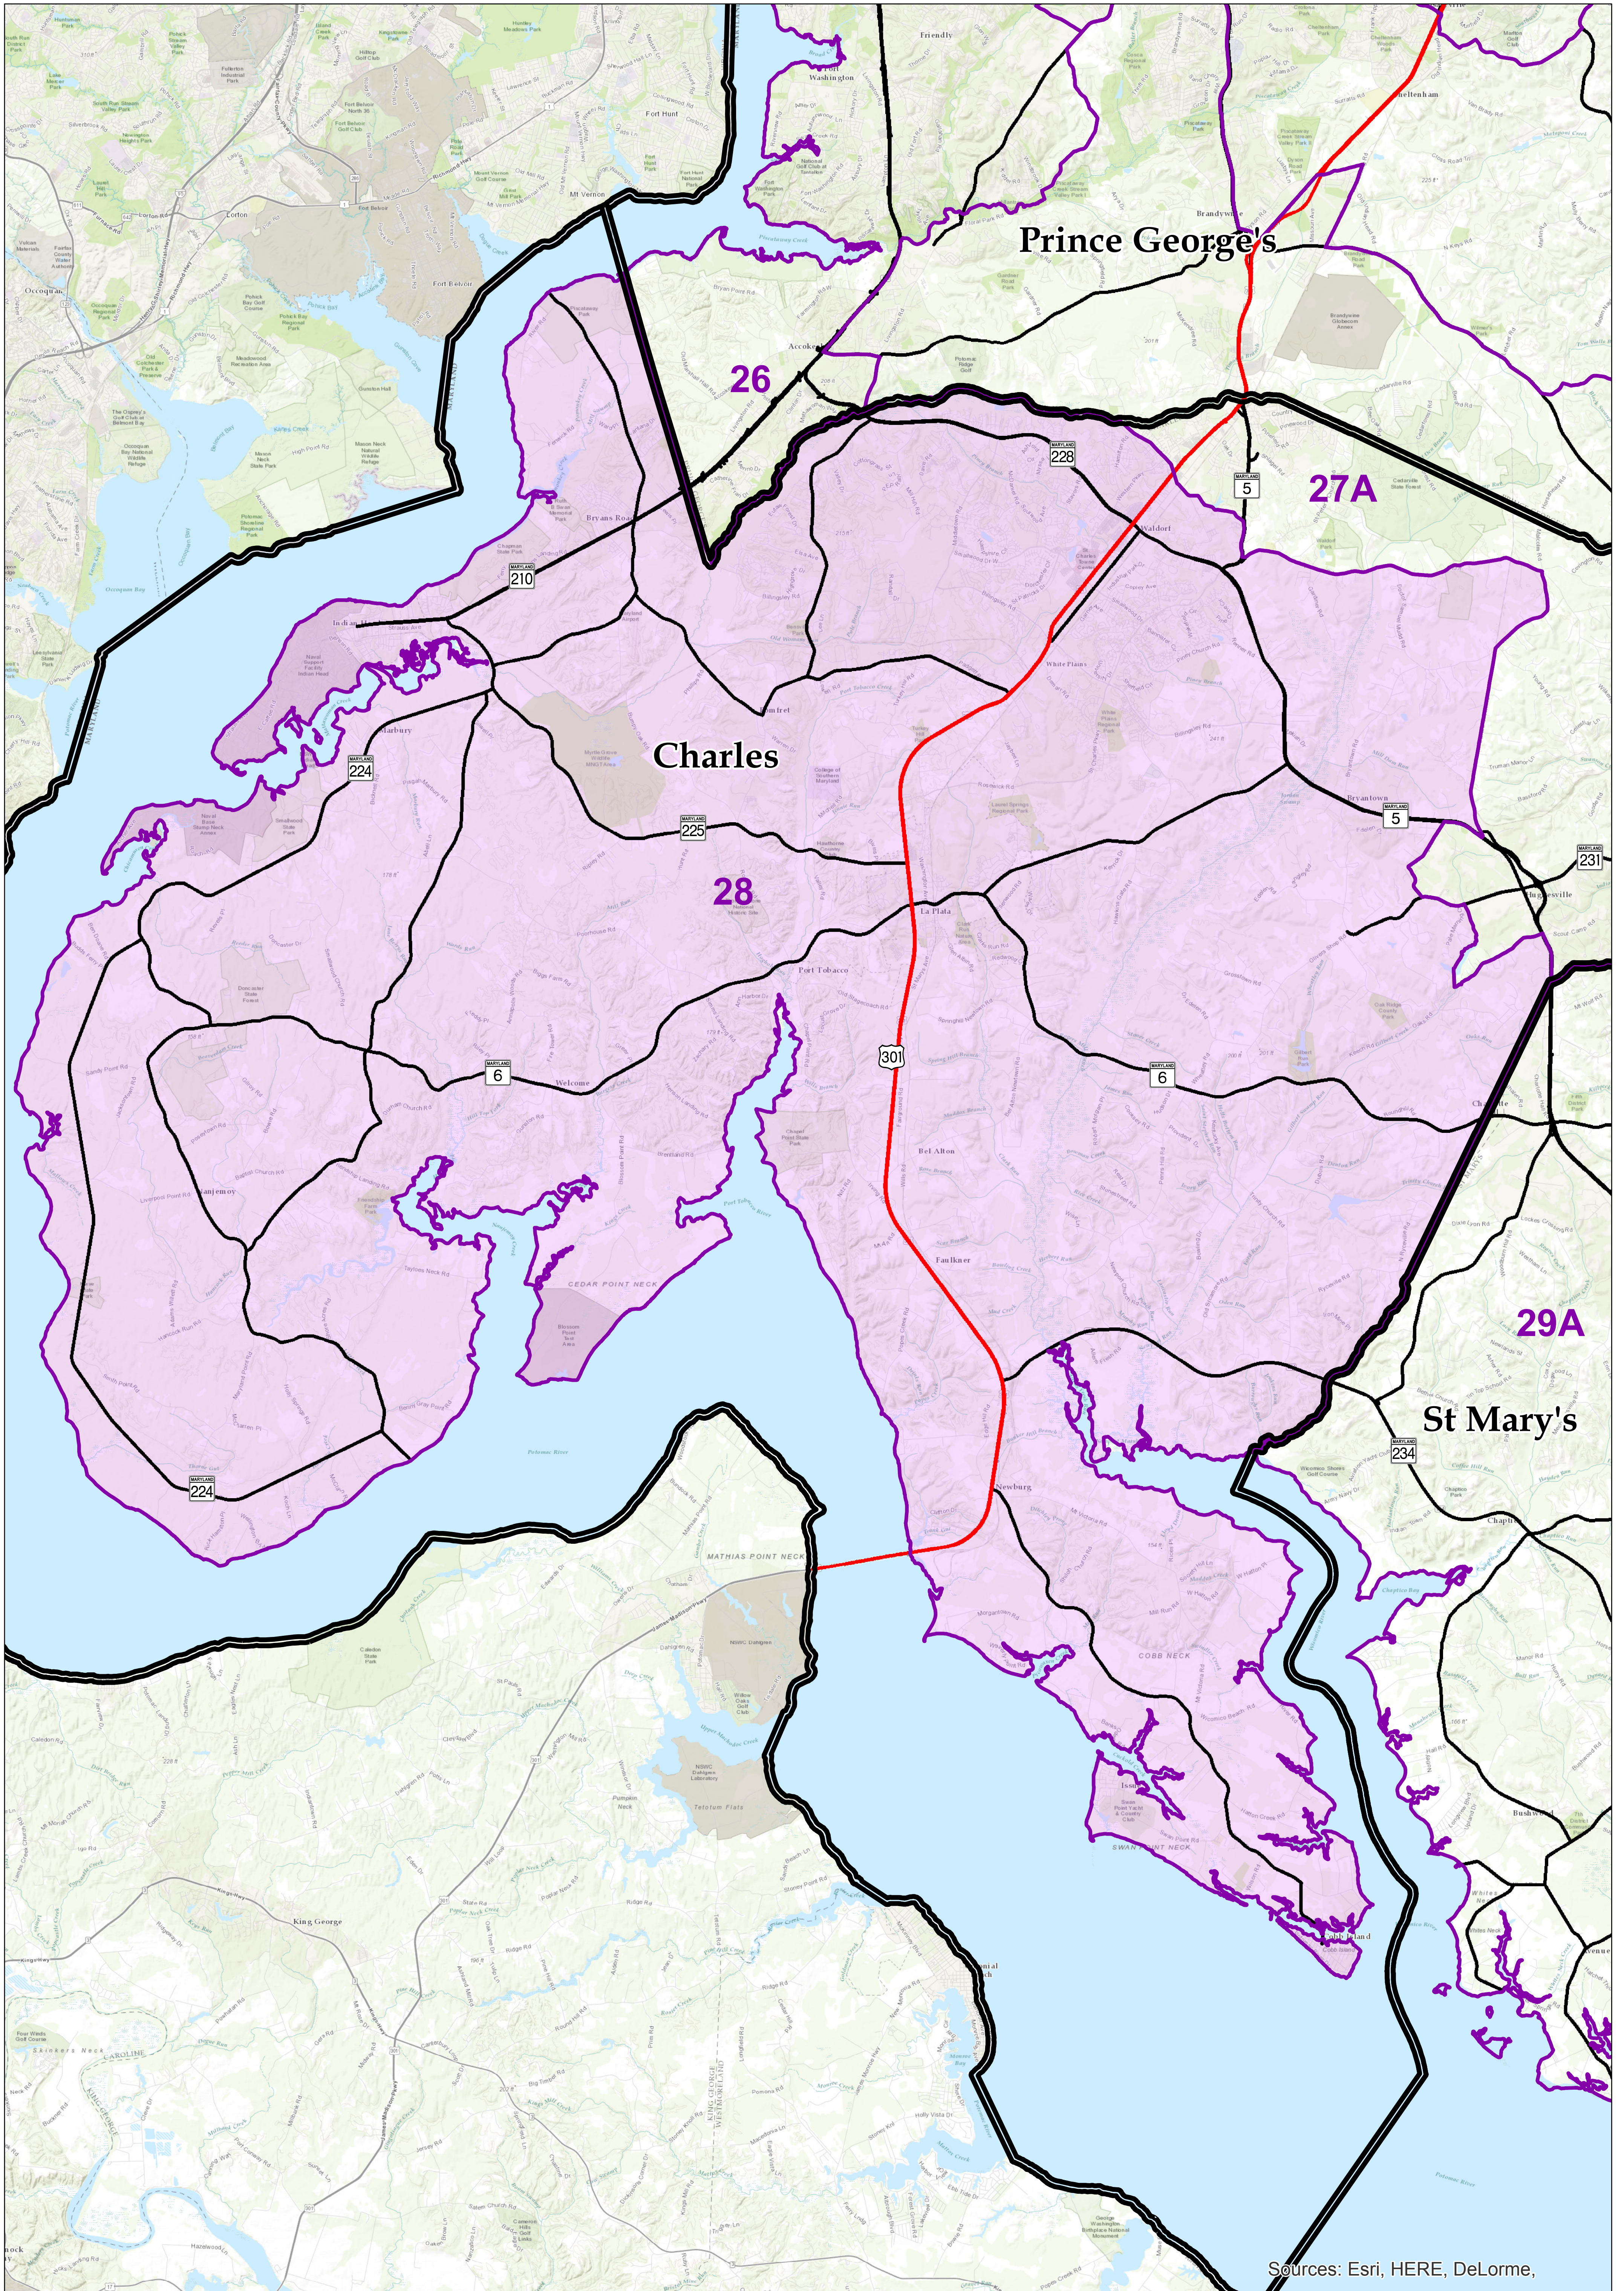

# Maryland 2012 Legislative District 28

SJR1/HJR1, February 24, 2012

Prepared by Maryland Department of Planning  
State Data Center, Redistricting, April 2017

Note: Legislative District Boundary line is based on  
Census TIGER/Line.

Sources: Esri, HERE, DeLorme,