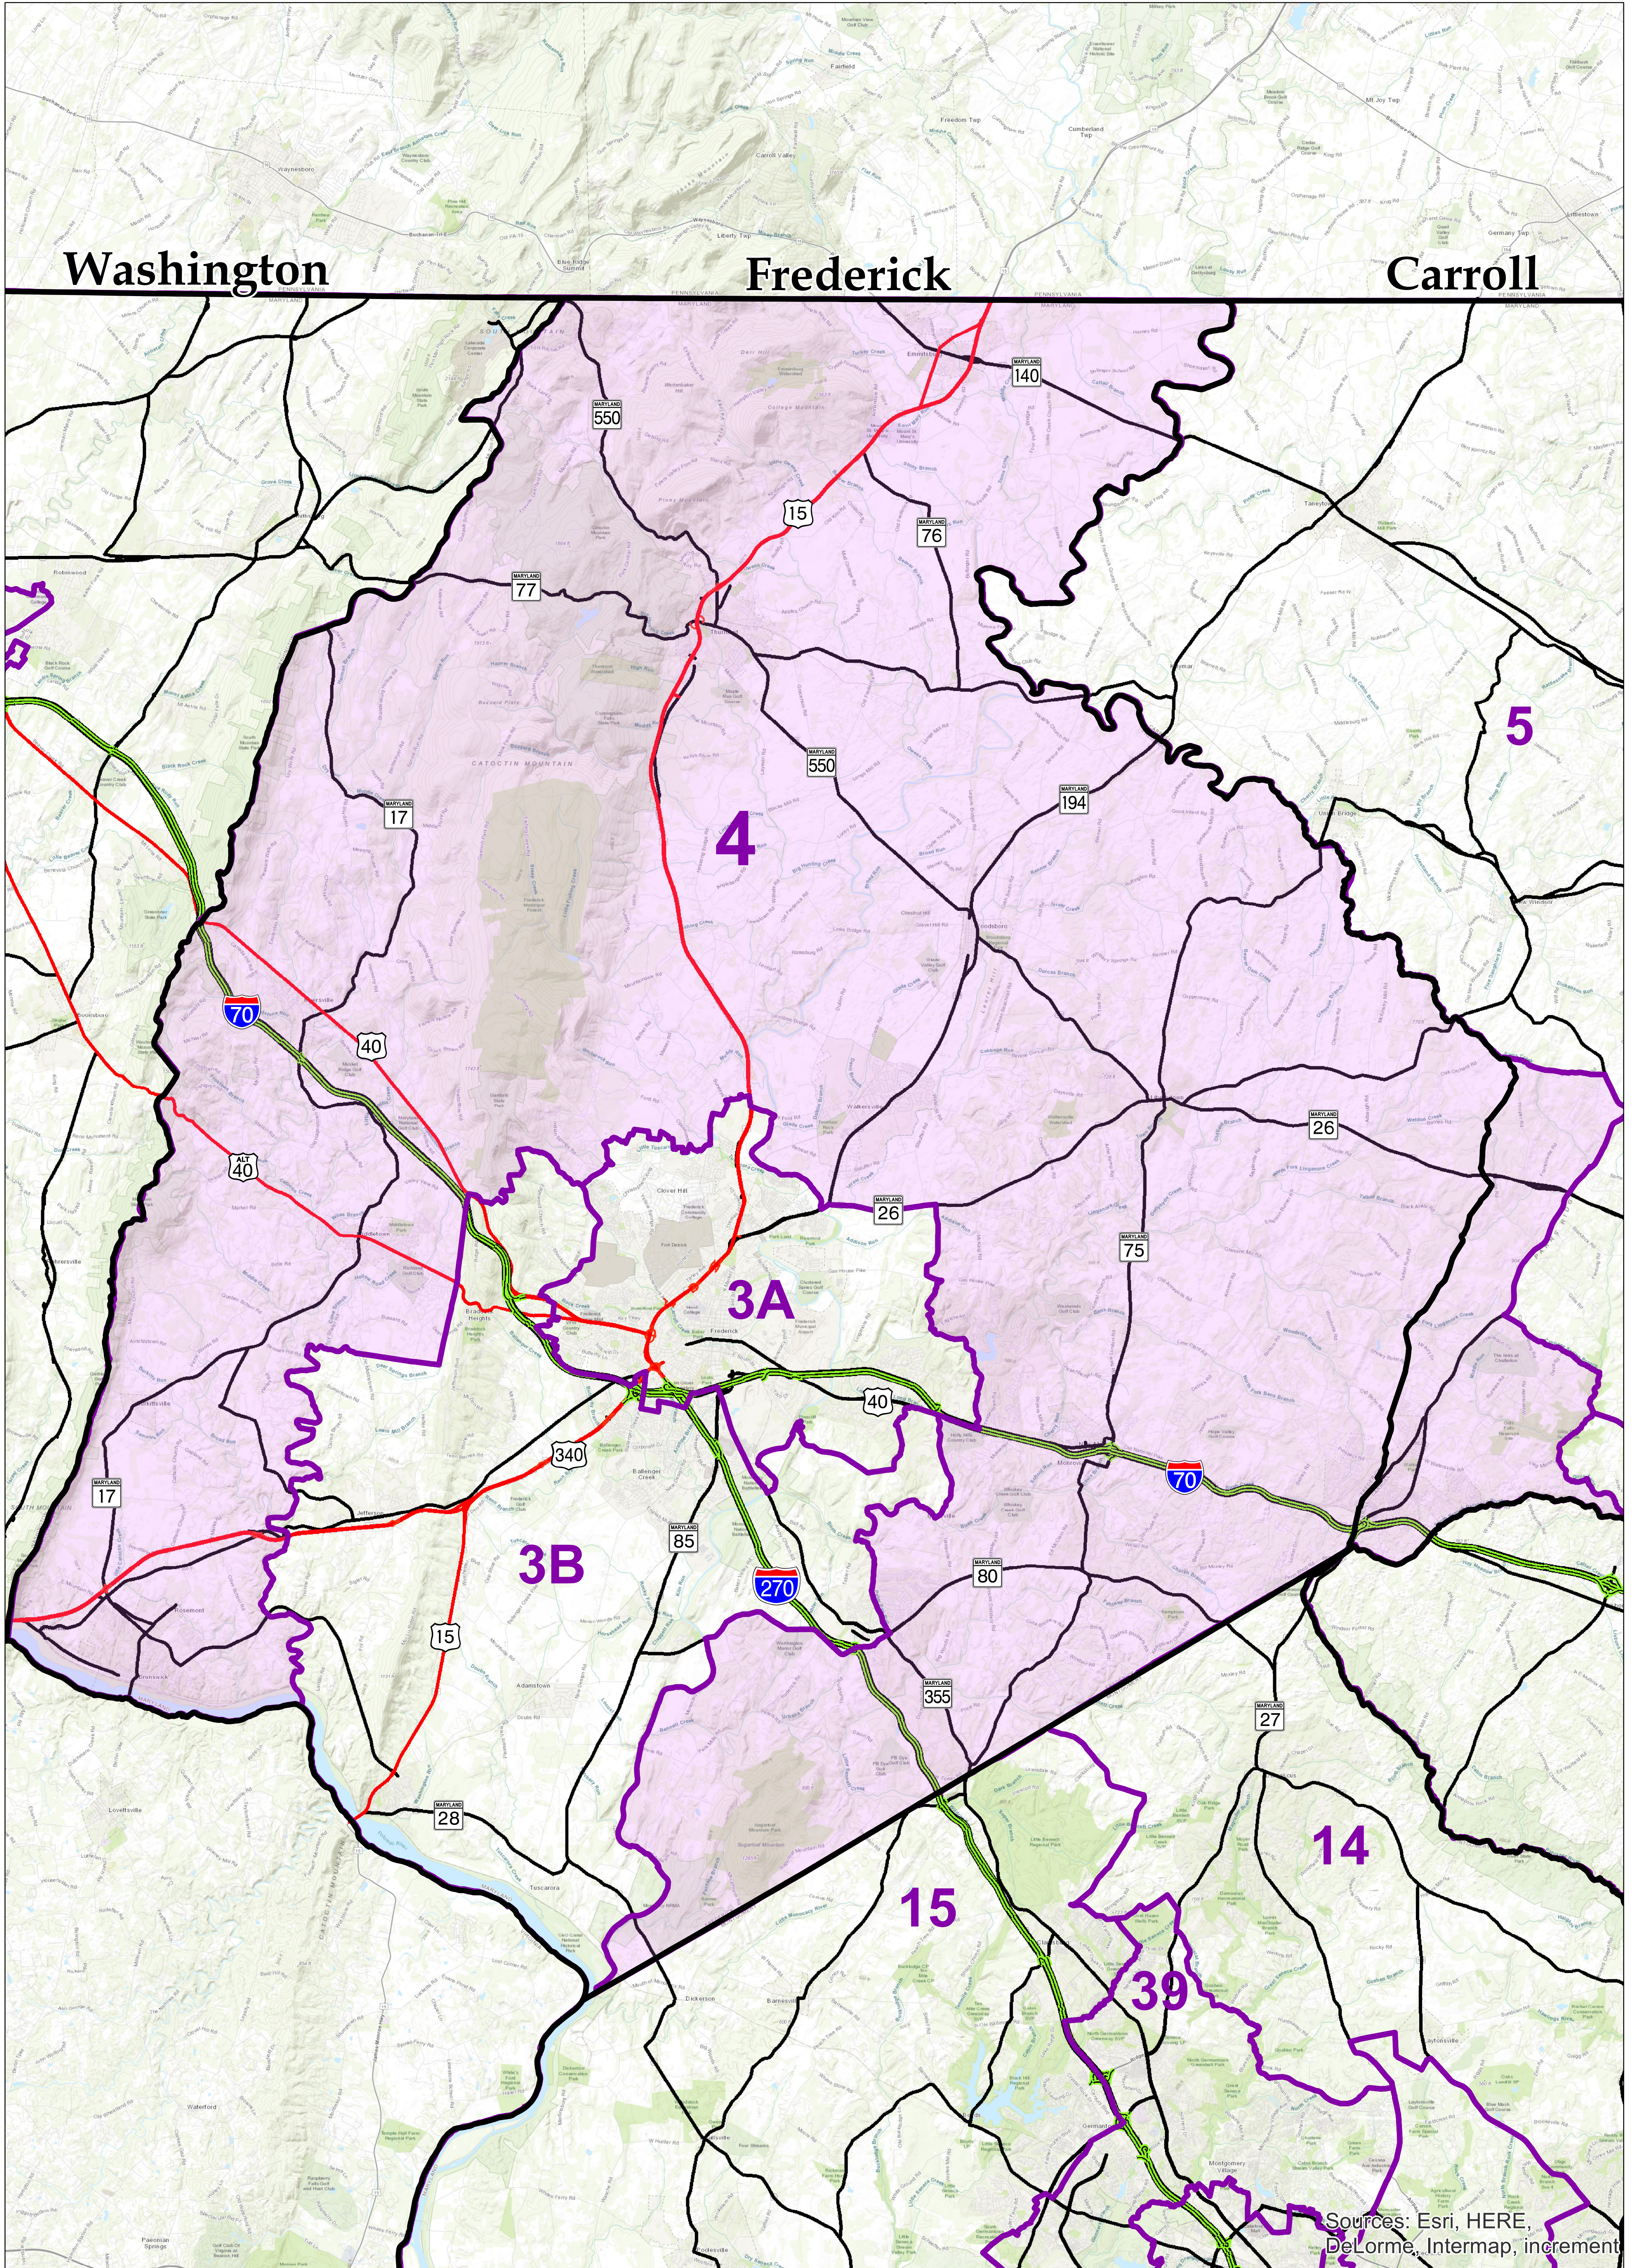

# Maryland 2012 Legislative District 4

SJR1/HJR1, February 24, 2012

Prepared by Maryland Department of Planning  
State Data Center, Redistricting, October 2017

Note: Legislative District Boundary line is based on  
Census TIGER/Line.

Sources: Esri, HERE, DeLorme, Intermap, increment