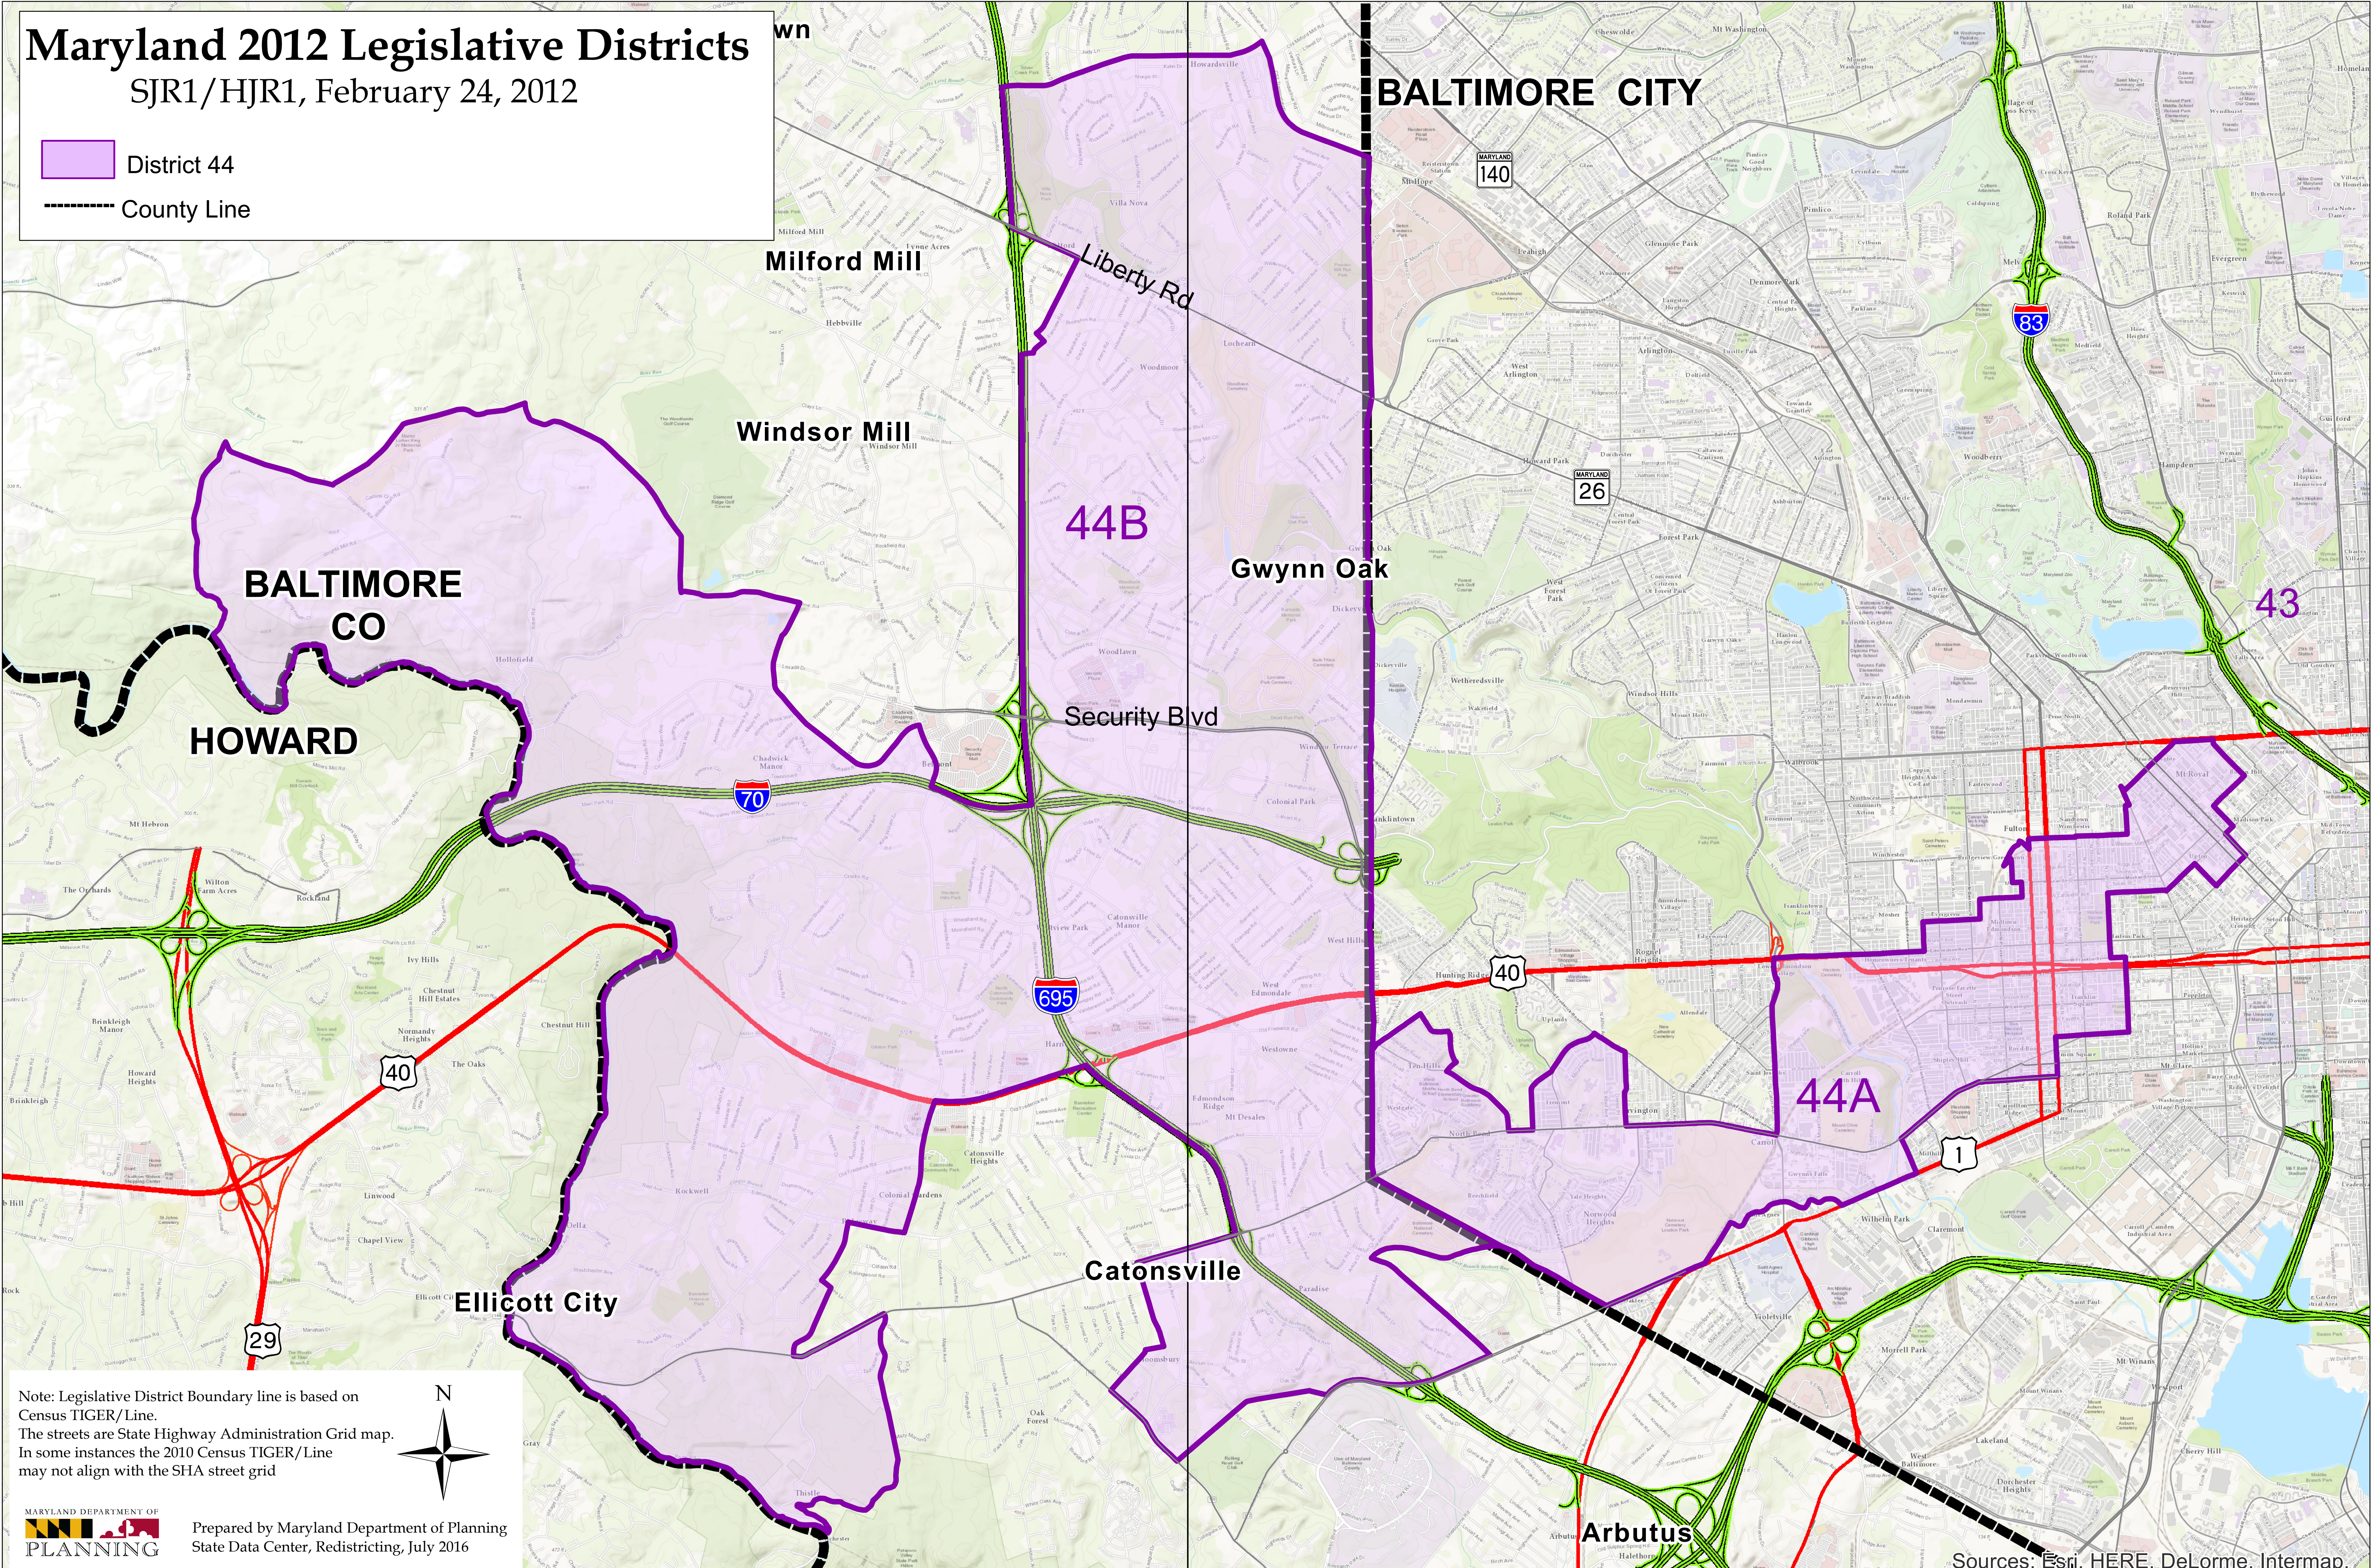

Maryland 2012 Legislative Districts

SJR1/HJR1, February 24, 2012

-  District 44
-  County Line

Note: Legislative District Boundary line is based on Census TIGER/Line.
The streets are State Highway Administration Grid map.
In some instances the 2010 Census TIGER/Line may not align with the SHA street grid