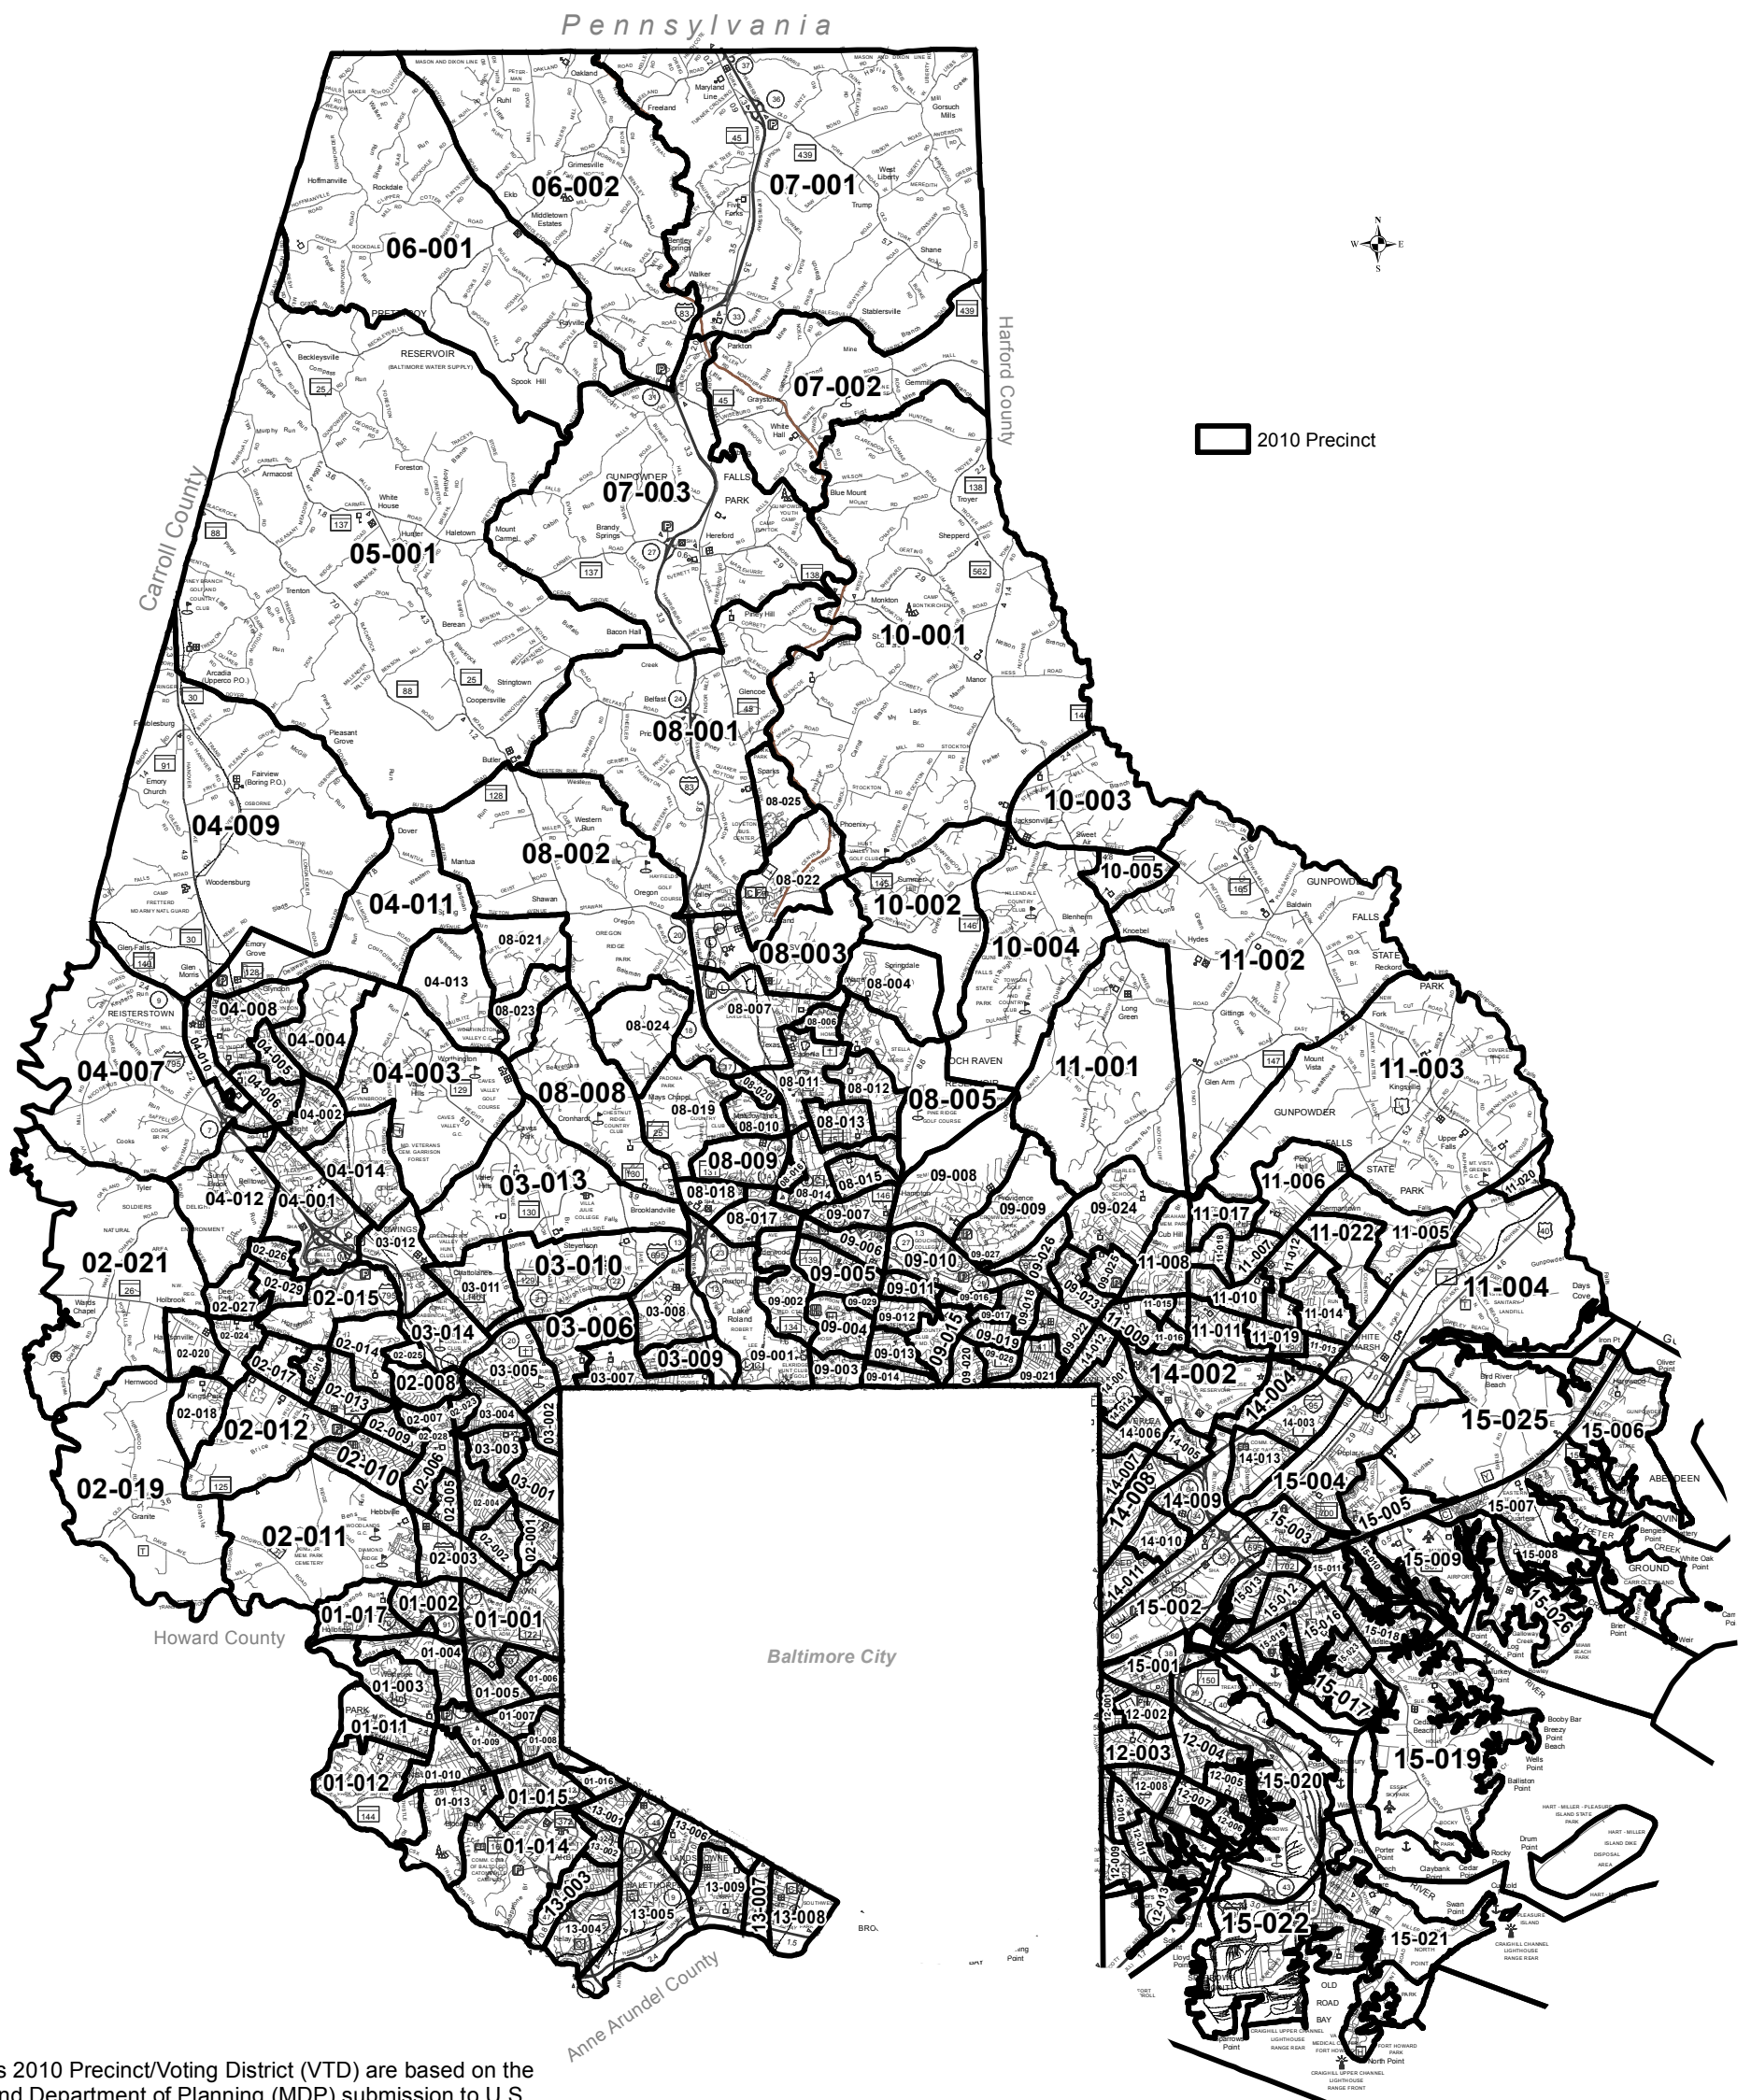

# 2010 Precincts

## Baltimore County, Maryland

Census 2010 Precinct/Voting District (VTD) are based on the Maryland Department of Planning (MDP) submission to U.S. Bureau of the Census November 2009 certified by local Boards of Elections. Minor correction were made to assign Census missassigned blocks to correct Precinct/VTD, Legislative and Congressional District by Departments of Planning and Legislative Services.

Note: The streets are State Highway Administration Grid map. In some instances the 2010 Census TIGER/Line data may not align with the SHA street grid.