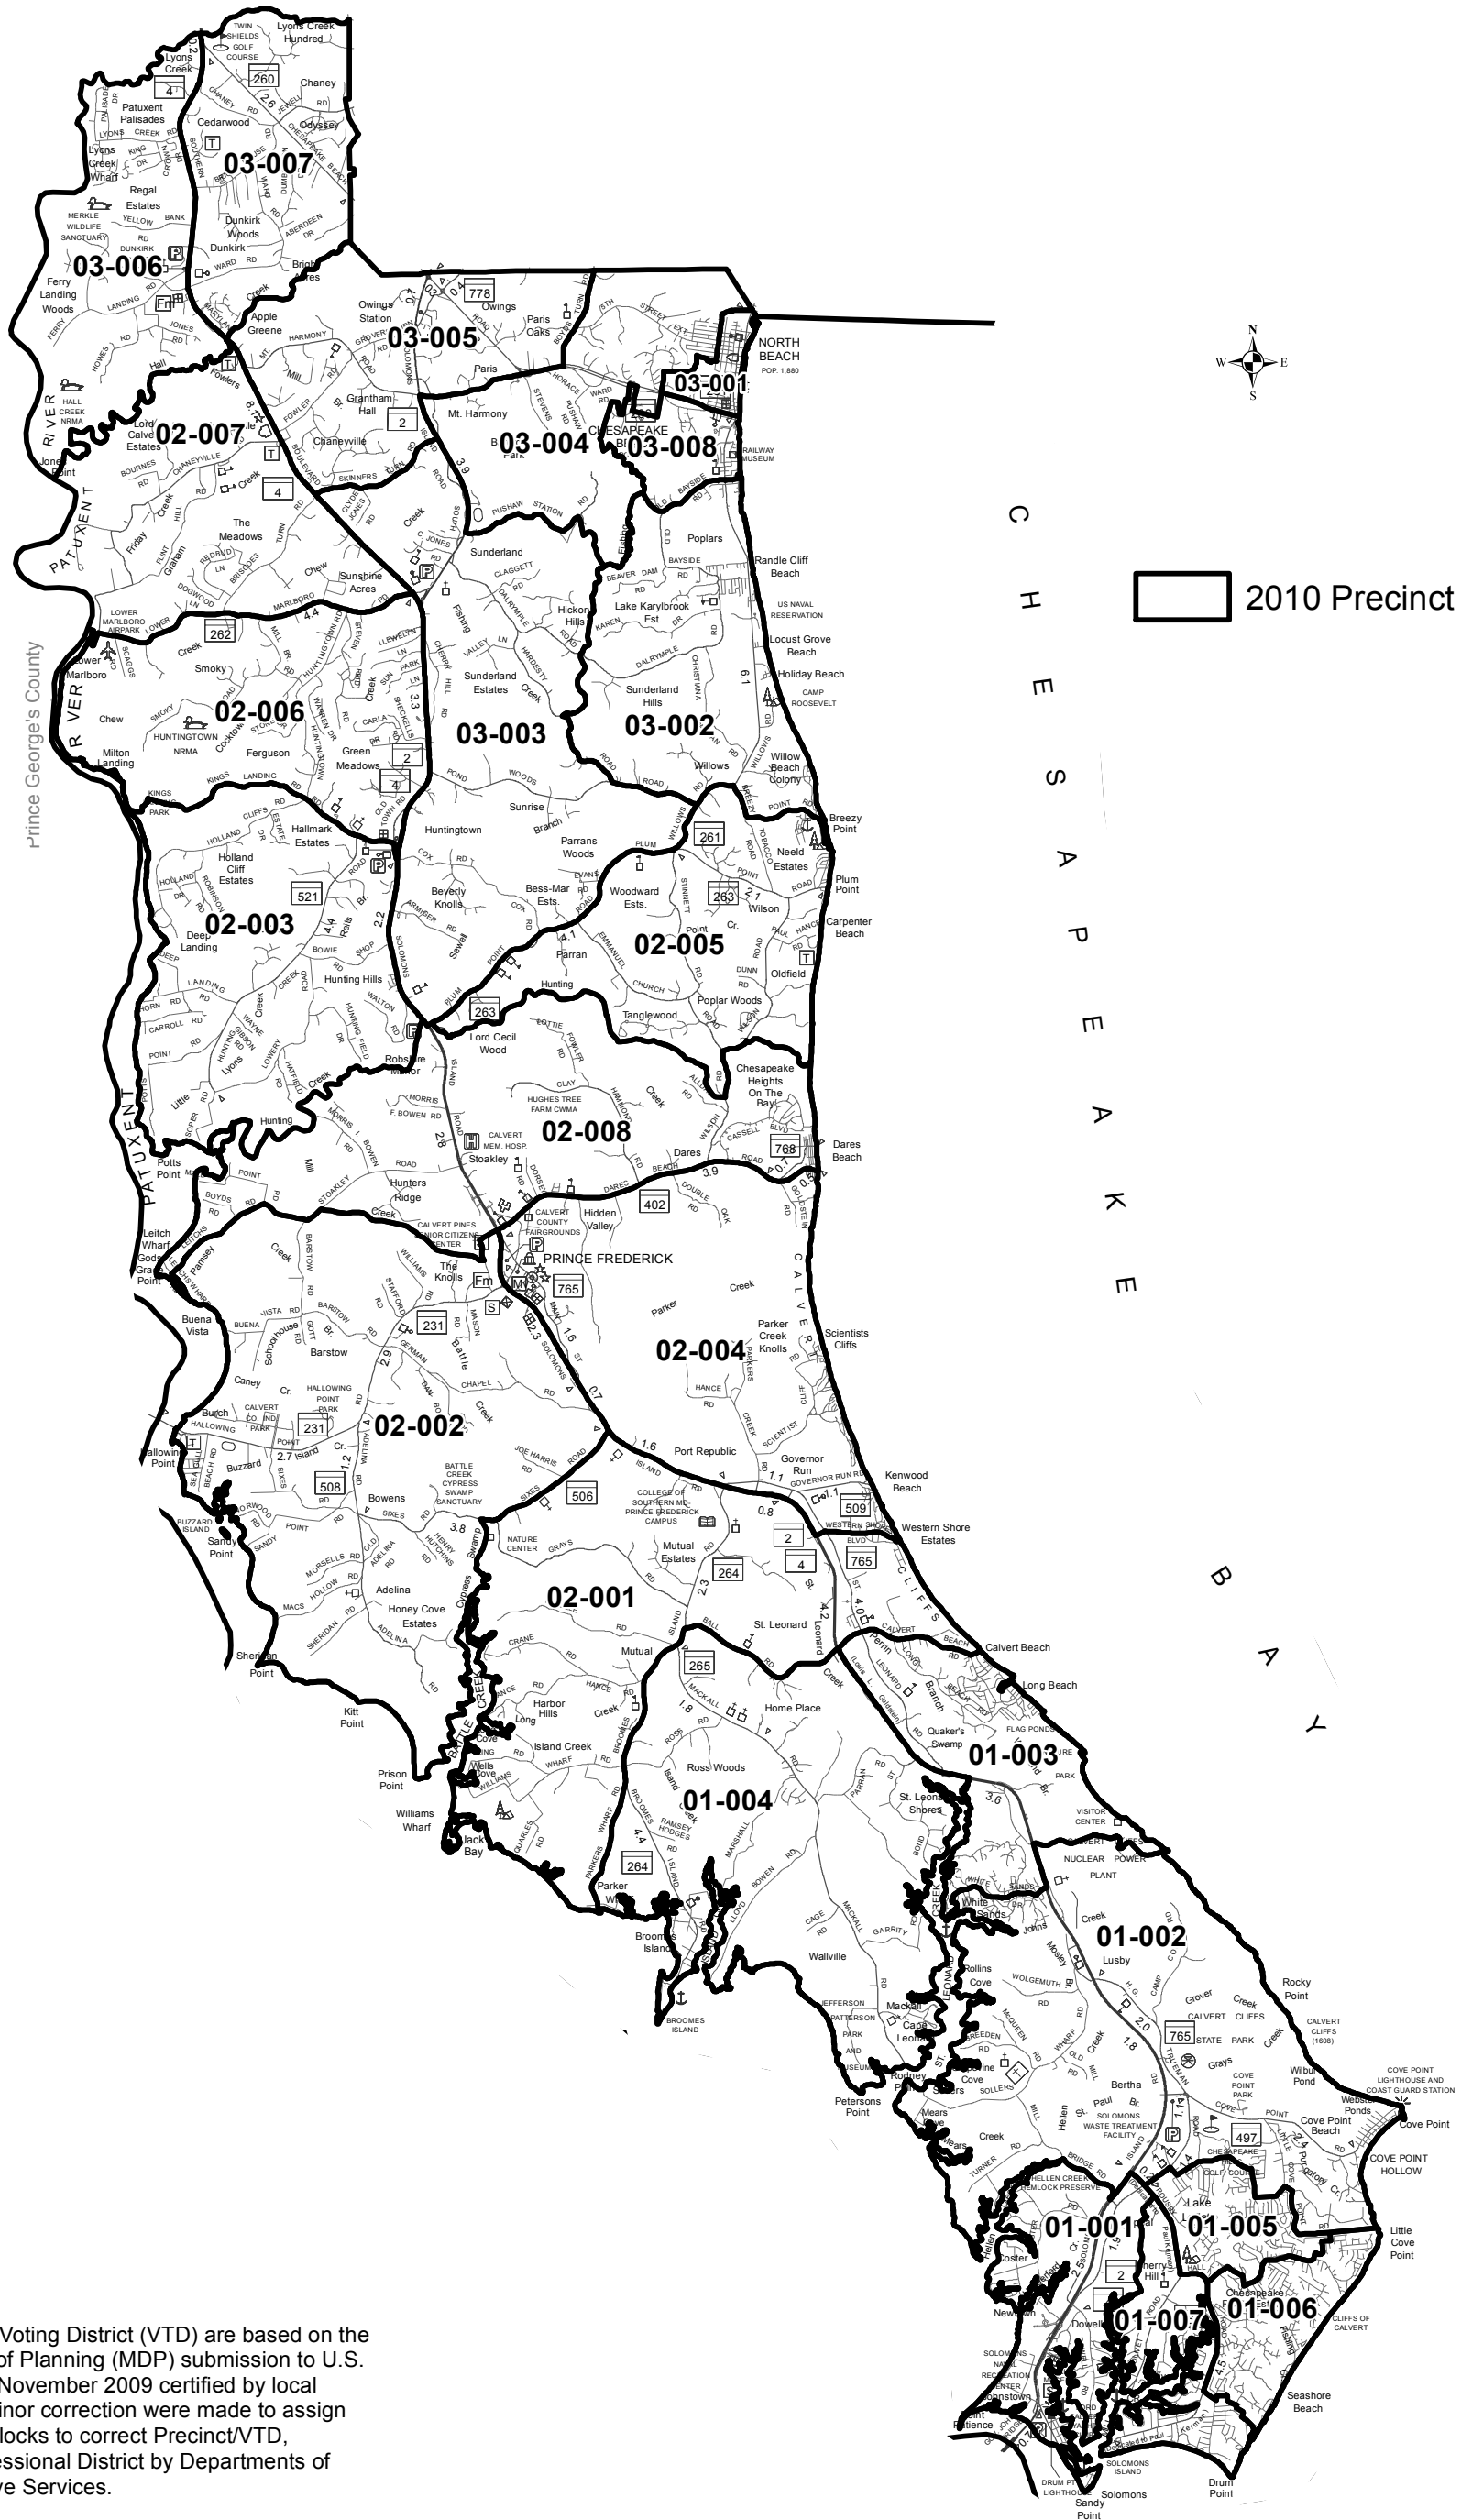

2010 Precincts

Calvert County, Maryland

Census 2010 Precinct/Voting District (VTD) are based on the Maryland Department of Planning (MDP) submission to U.S. Bureau of the Census November 2009 certified by local Boards of Elections. Minor correction were made to assign Census missassigned blocks to correct Precinct/VTD, Legislative and Congressional District by Departments of Planning and Legislative Services.

Note: The streets are State Highway Administration Grid map. In some instances the 2010 Census TIGER/Line data may not align with the SHA street grid.