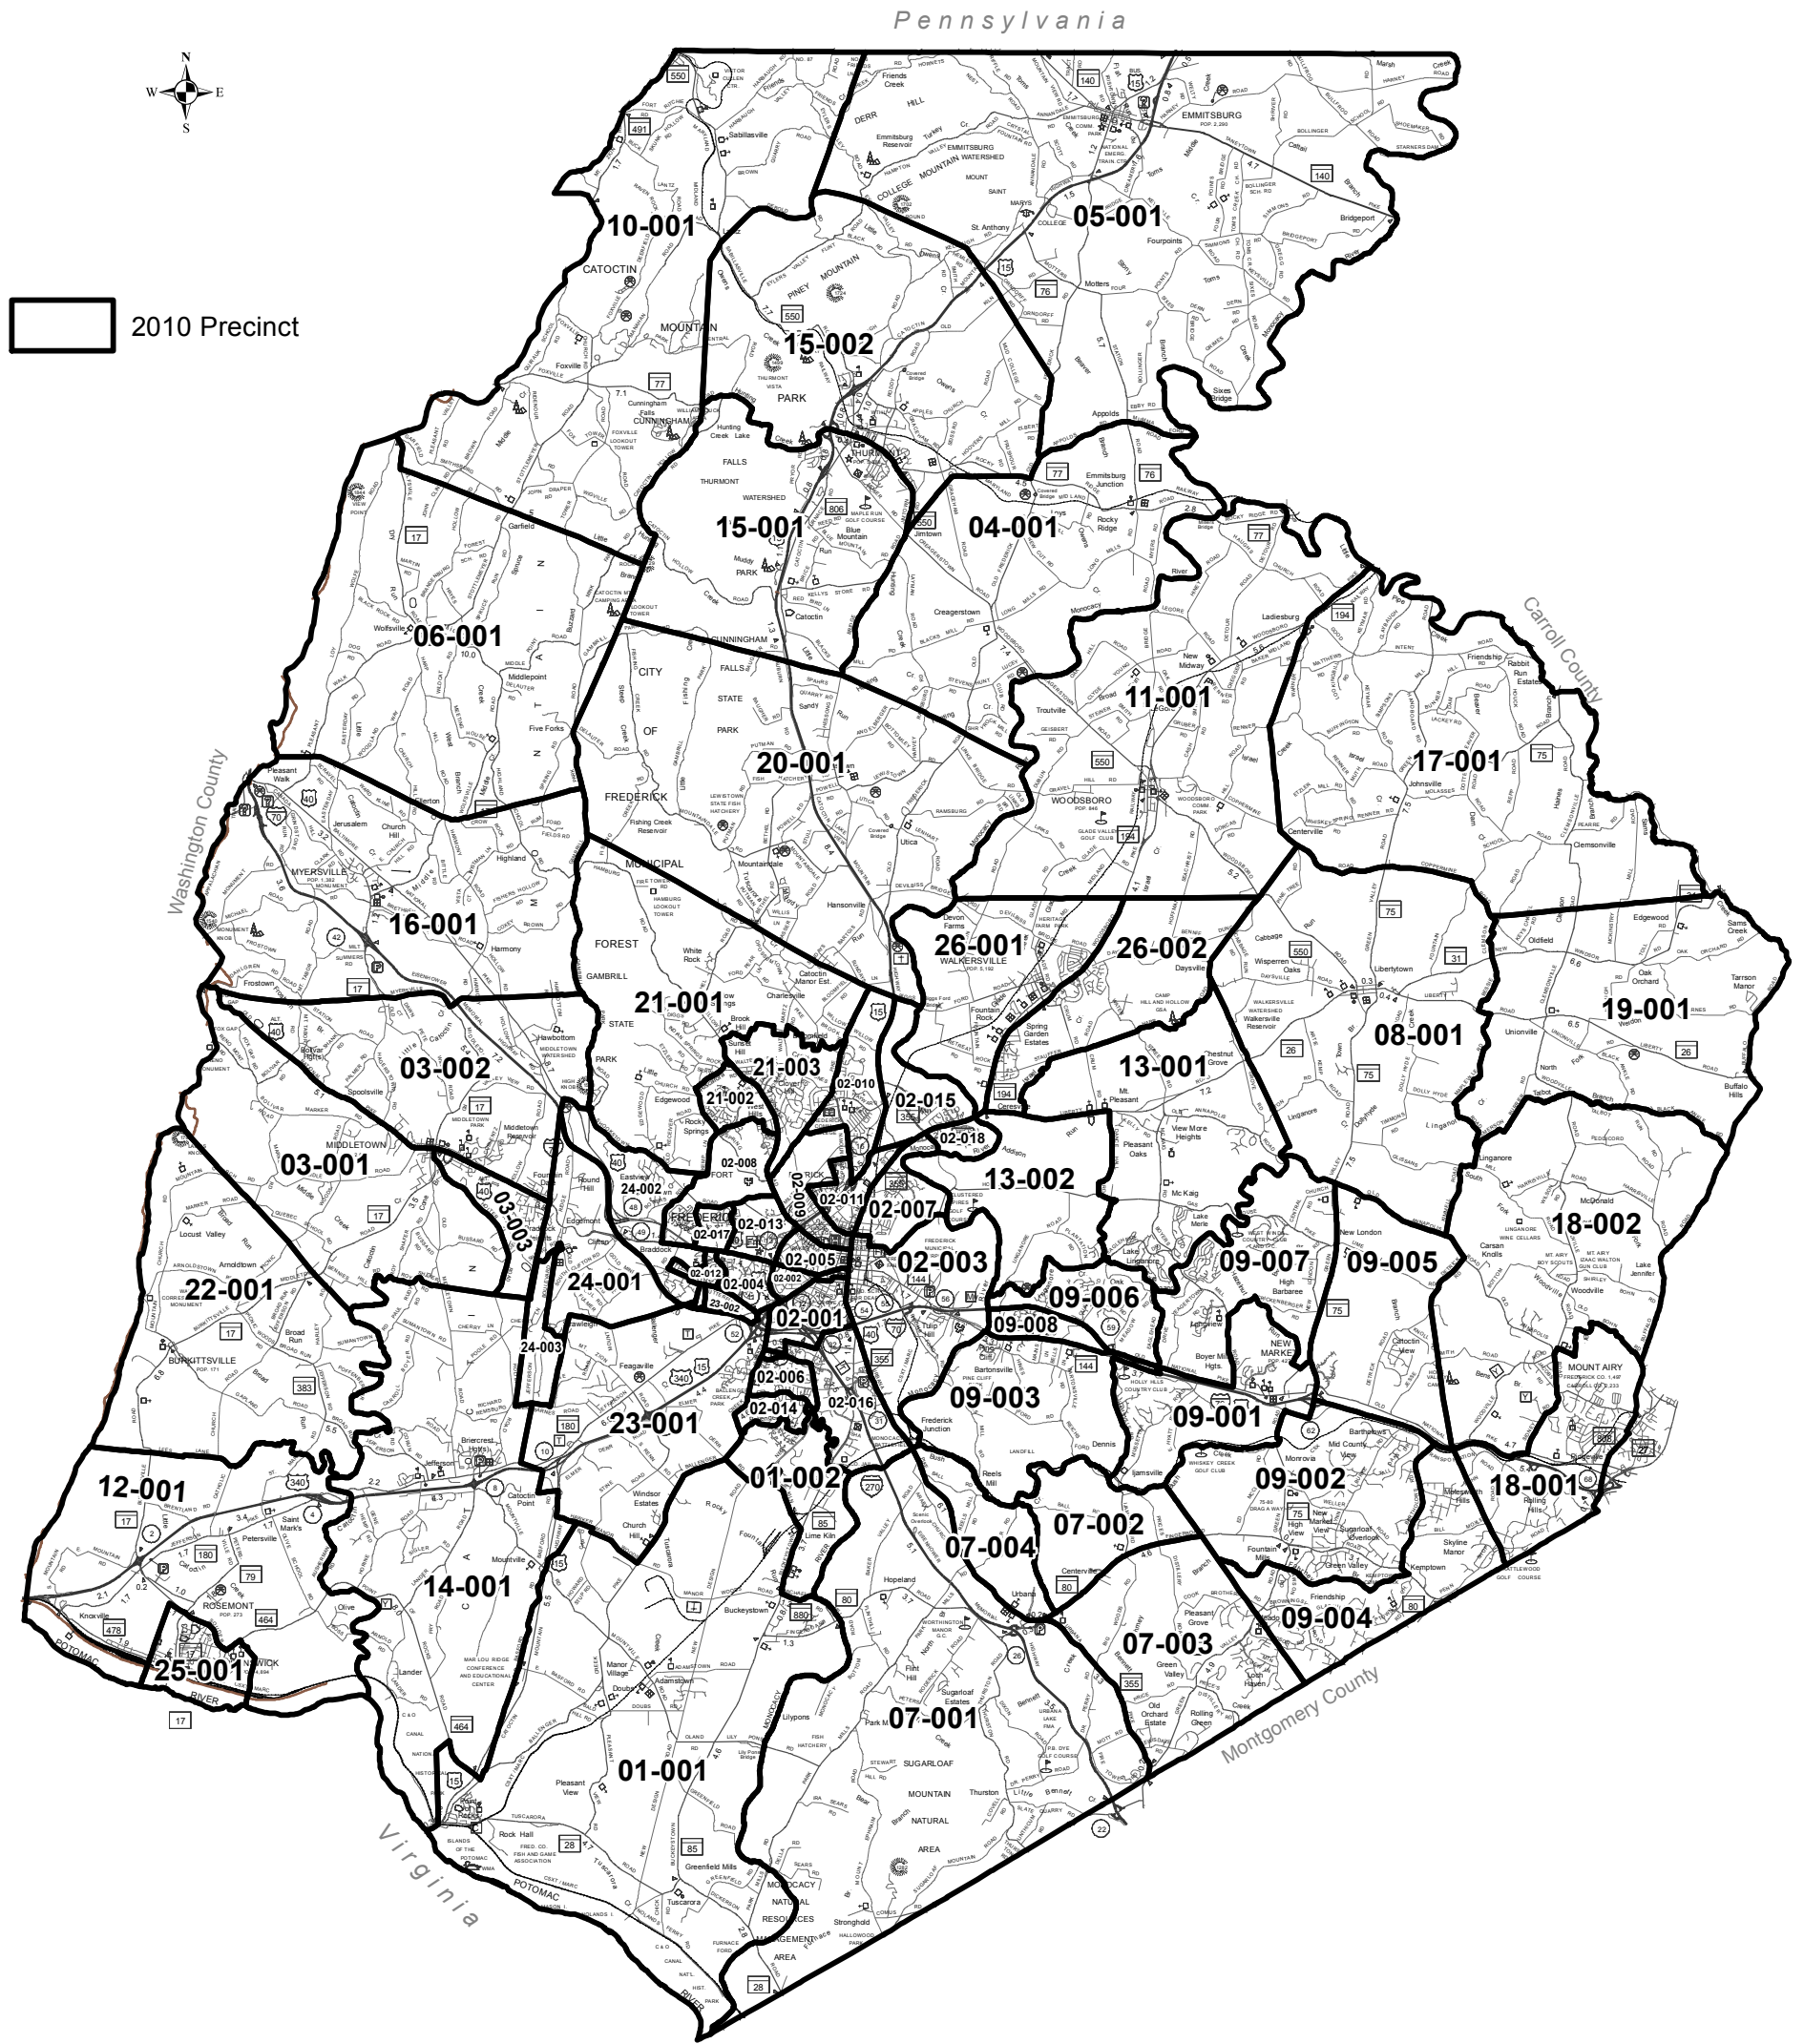

2010 Precincts

Frederick County, Maryland

Census 2010 Precinct/Voting District (VTD) are based on the Maryland Department of Planning (MDP) submission to U.S. Bureau of the Census November 2009 certified by local Boards of Elections. Minor correction were made to assign Census missassigned blocks to correct Precinct/VTD, Legislative and Congressional District by Departments of Planning and Legislative Services.

Note: The streets are State Highway Administration Grid map. In some instances the 2010 Census TIGER/Line data may not align with the SHA street grid.