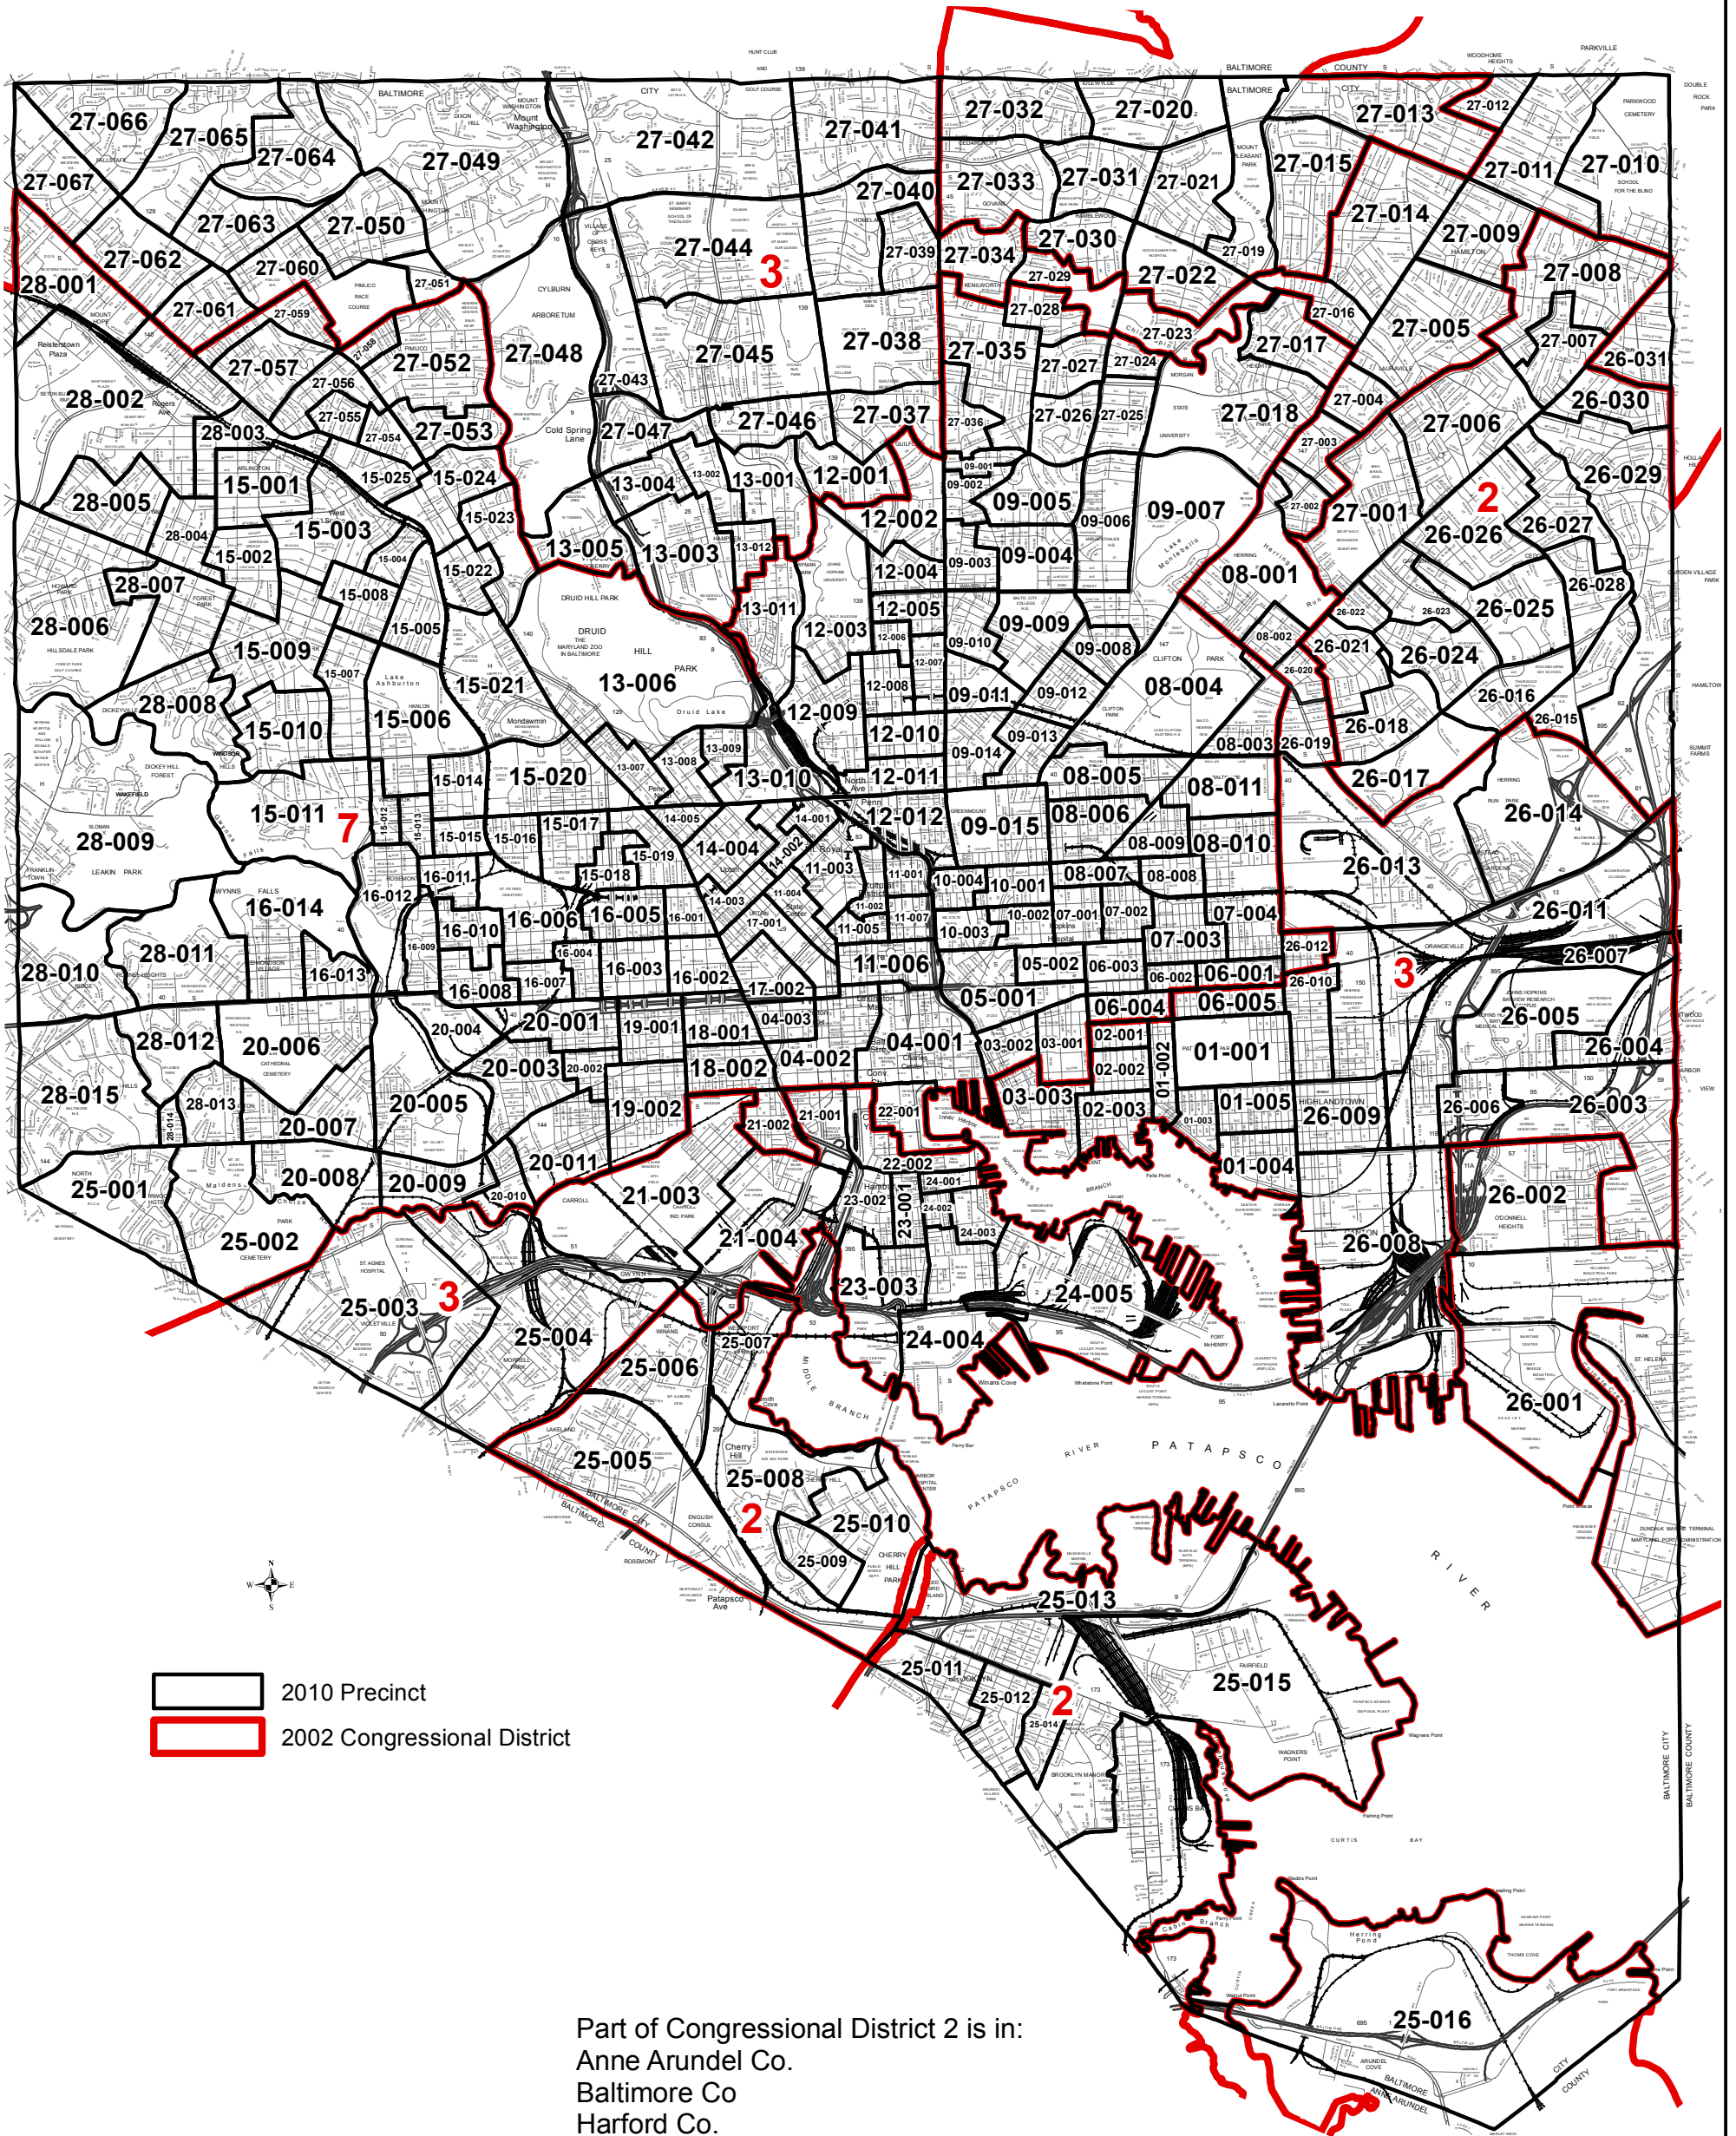

2010 Precincts & 2002 Congressional Districts

(Senate Bill 805 May 6, 2002)

Baltimore City, Maryland

2010 Precinct
 2002 Congressional District

Part of Congressional District 2 is in:
 Anne Arundel Co.
 Baltimore Co
 Harford Co.
 Part of the Congressional District 3 is in:
 Anne Arundel Co.
 Baltimore Co.
 Howard Co.
 Part of the Congressional District 7 is in:
 Baltimore Co.
 Howard Co.

Census 2010 Precinct/Voting District (VTD) are based on the Maryland Department of Planning (MDP) submission to U.S. Bureau of the Census November 2009 certified by local Boards of Elections. Minor correction were made to assign Census missassigned blocks to correct Precinct/VTD, Legislative and Congressional District by Departments of Planning and Legislative Services.

Note: Congressional District Boundaries are based on features as shown on the 2010 Census TIGER/Line map. The streets are State Highway Administration Grid map. In some instances the 2010 Census TIGER/Line data may not align with the SHA street grid.