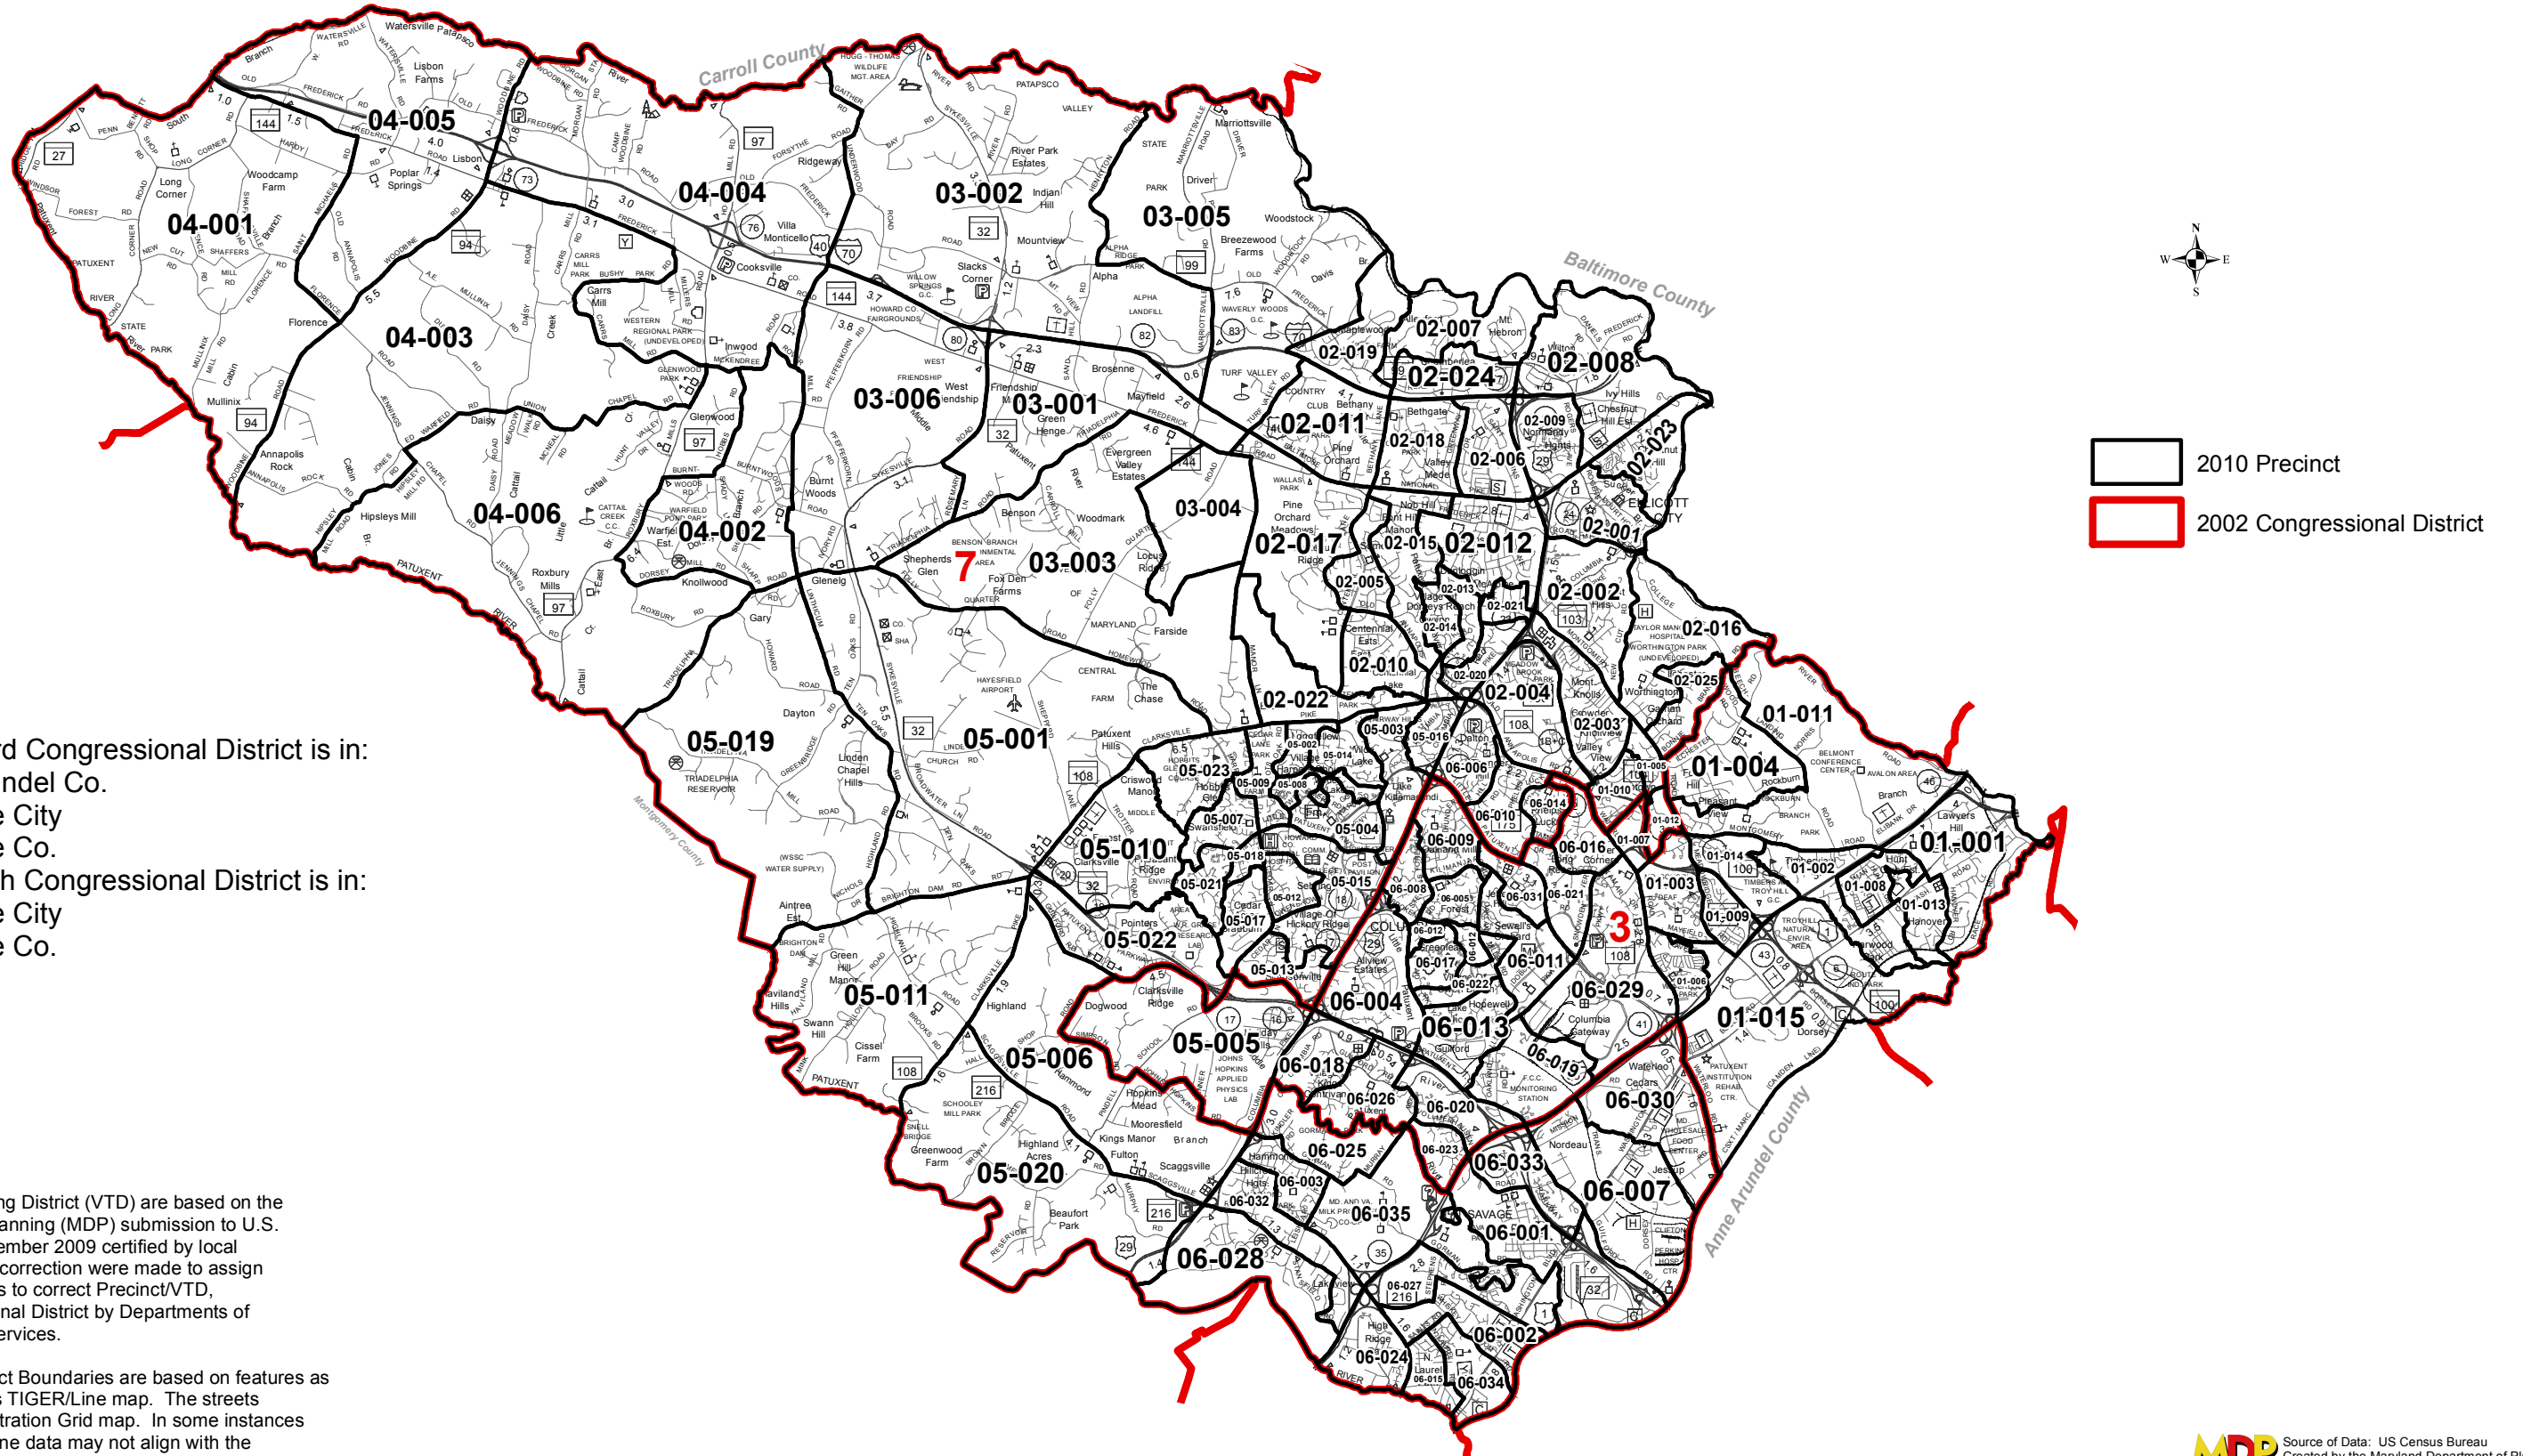

2010 Precincts & 2022 Congressional Districts

(Senate Bill 805 May 6, 2022)

Howard County, Maryland

Part of 3rd Congressional District is in:
Anne Arundel Co.
Baltimore City
Baltimore Co.
Part of 7th Congressional District is in:
Baltimore City
Baltimore Co.

Census 2010 Precinct/Voting District (VTD) are based on the Maryland Department of Planning (MDP) submission to U.S. Bureau of the Census November 2009 certified by local Boards of Elections. Minor correction were made to assign Census missassigned blocks to correct Precinct/VTD, Legislative and Congressional District by Departments of Planning and Legislative Services.

Note: Congressional District Boundaries are based on features as shown on the 2010 Census TIGER/Line map. The streets are State Highway Administration Grid map. In some instances the 2010 Census TIGER/Line data may not align with the SHA street grid.