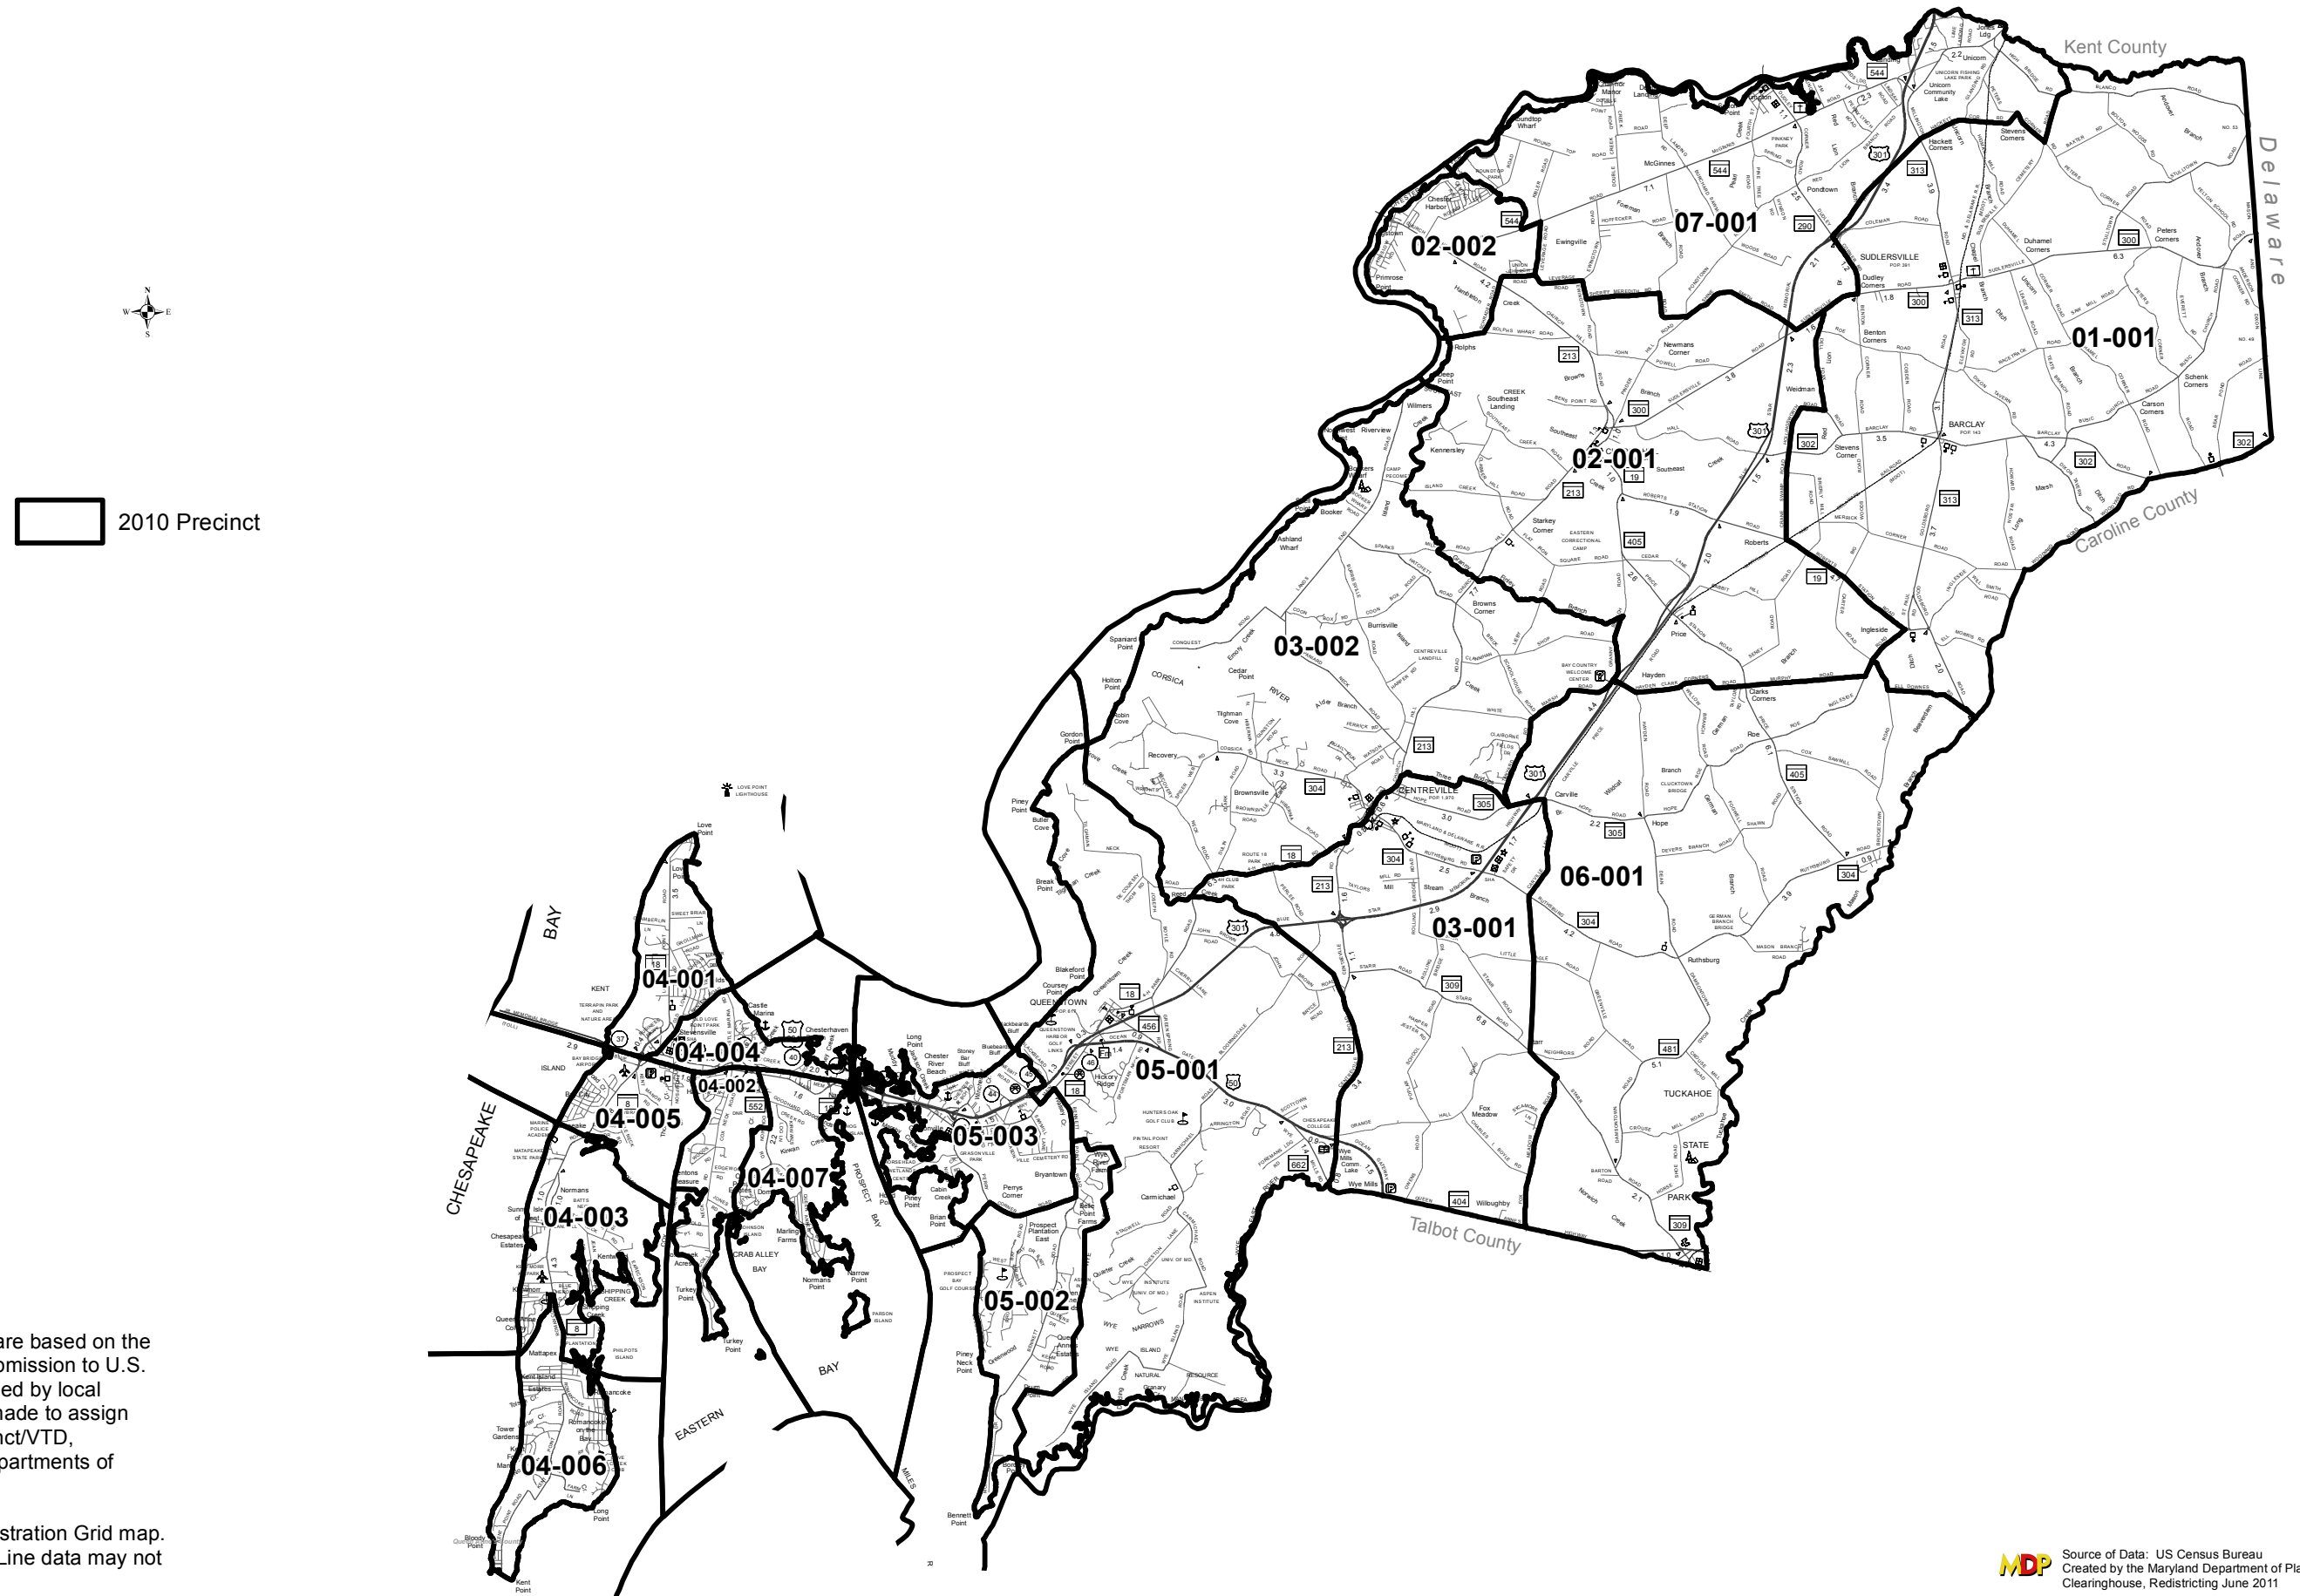

2010 Precincts

Queen Anne's County, Maryland

Census 2010 Precinct/Voting District (VTD) are based on the Maryland Department of Planning (MDP) submission to U.S. Bureau of the Census November 2009 certified by local Boards of Elections. Minor correction were made to assign Census missassigned blocks to correct Precinct/VTD, Legislative and Congressional District by Departments of Planning and Legislative Services.

Note: The streets are State Highway Administration Grid map. In some instances the 2010 Census TIGER/Line data may not align with the SHA street grid.