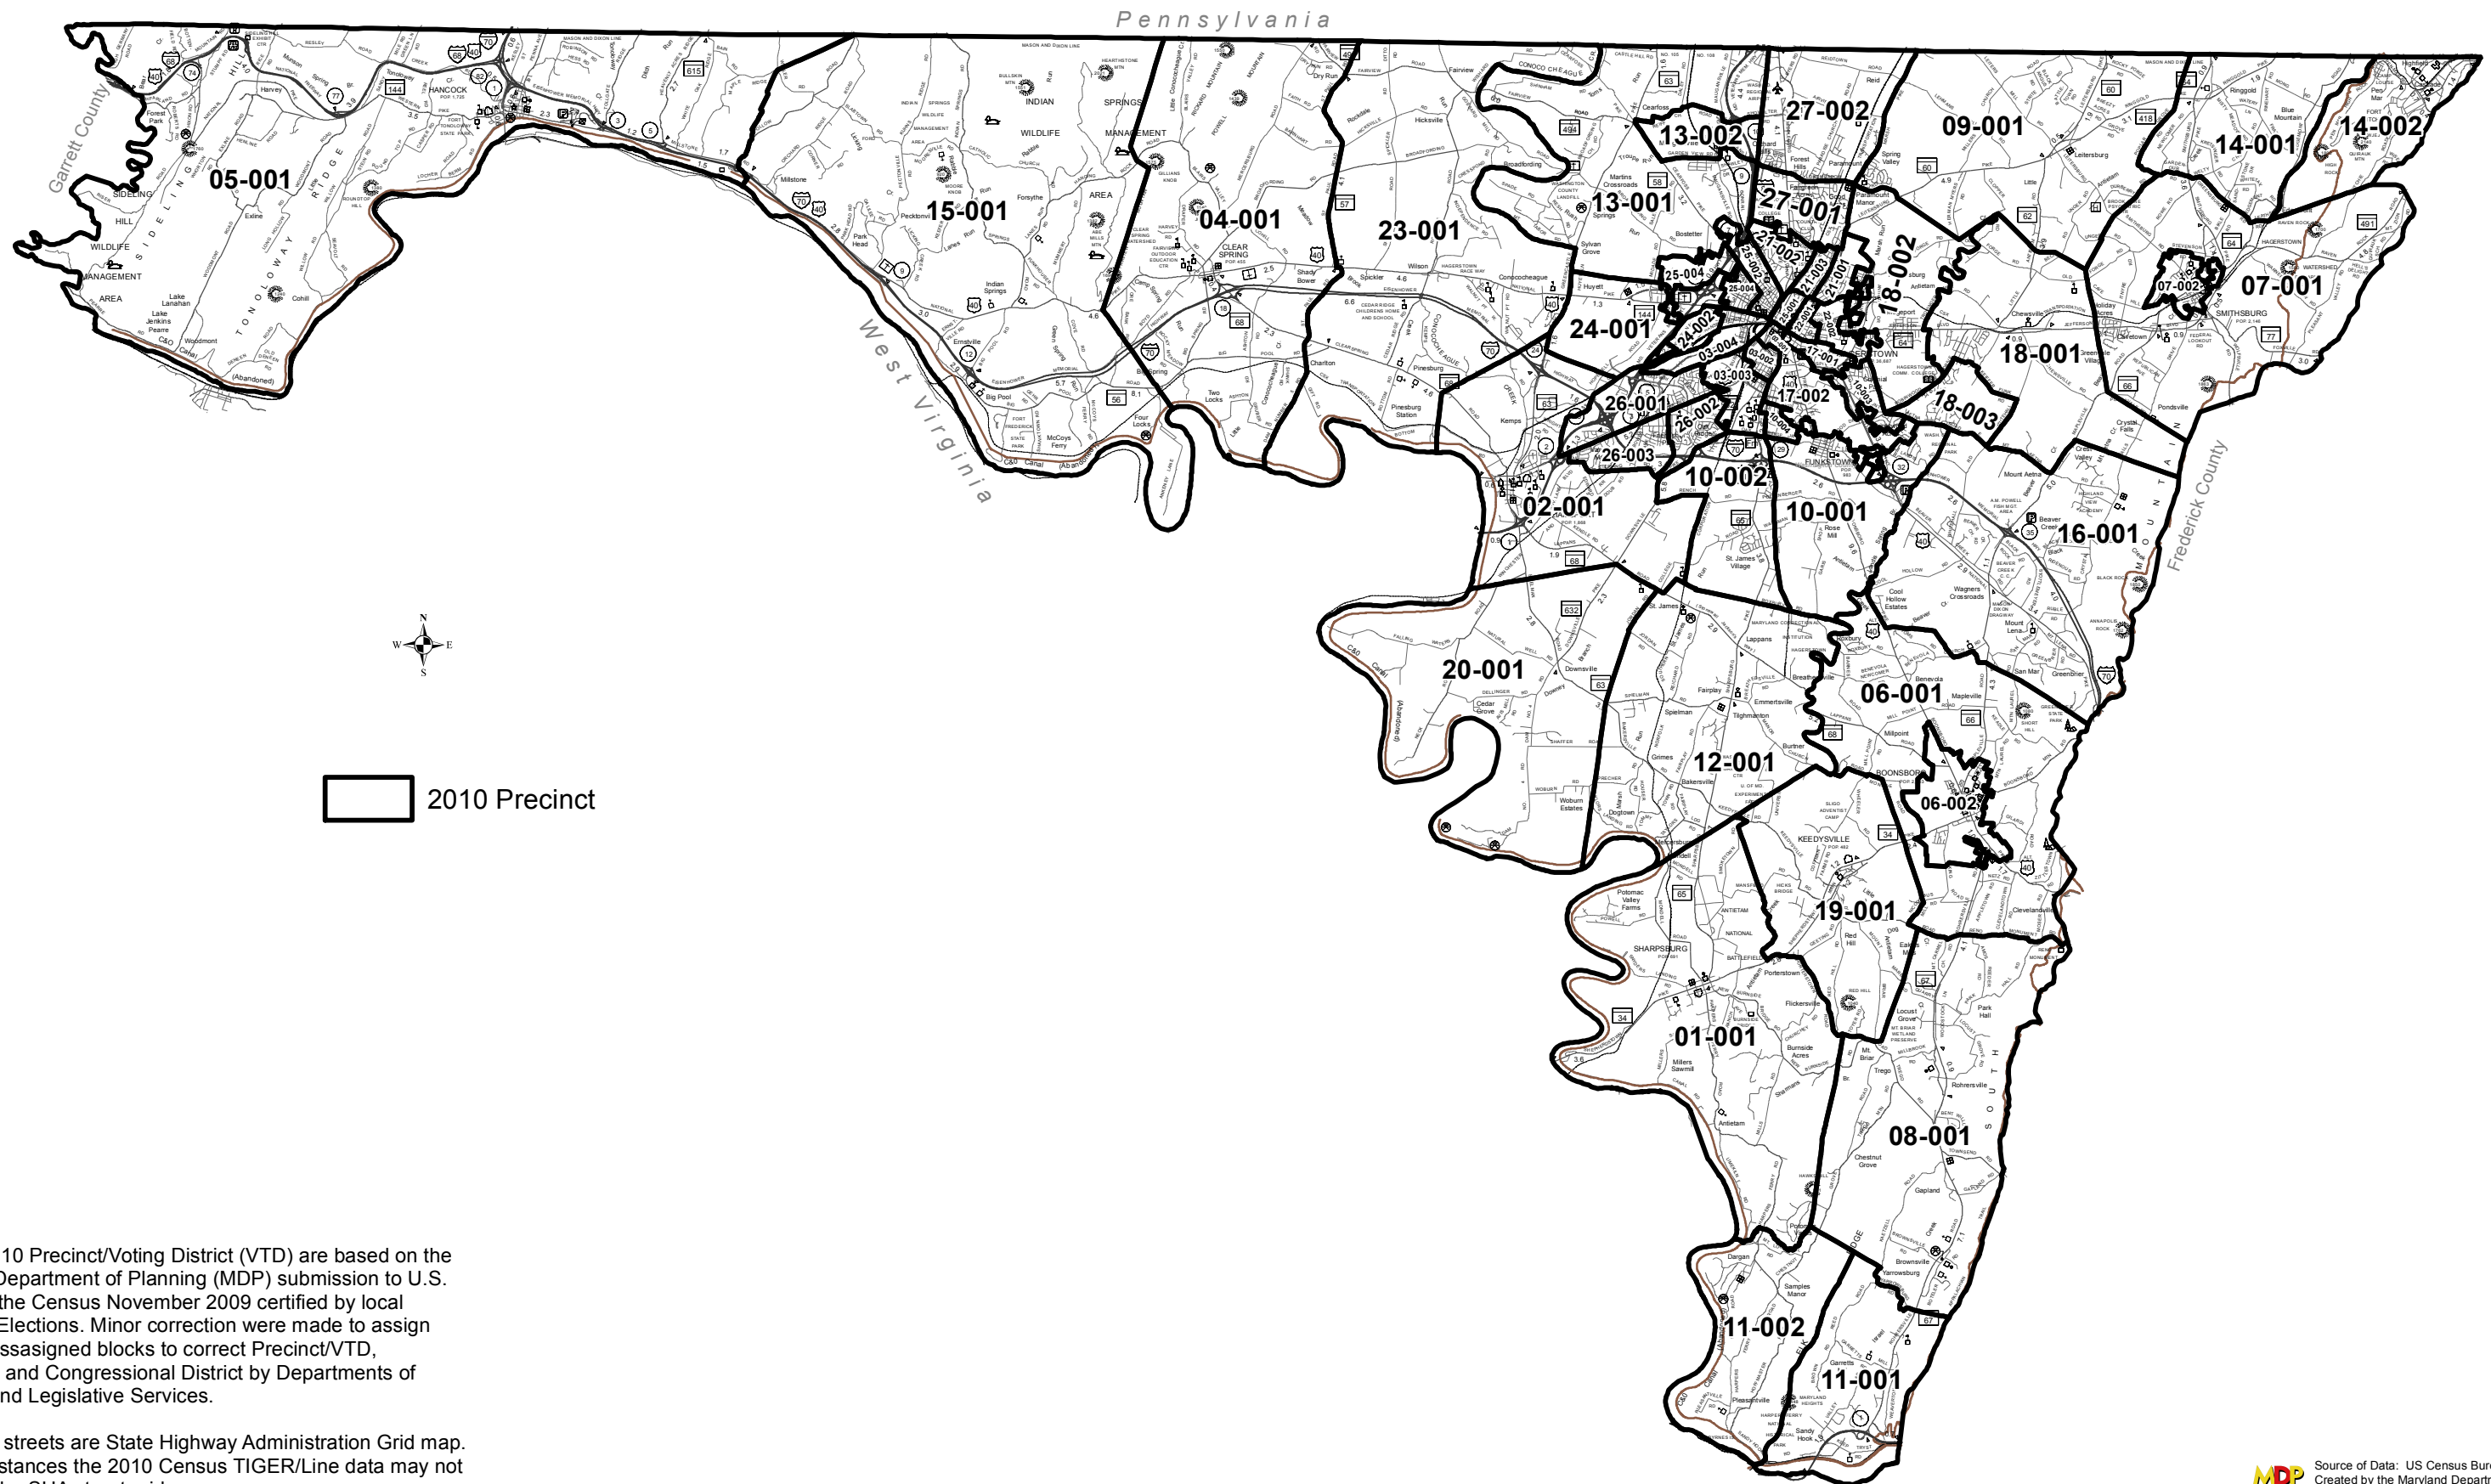

2010 Precincts Washington County, Maryland

Census 2010 Precinct/Voting District (VTD) are based on the Maryland Department of Planning (MDP) submission to U.S. Bureau of the Census November 2009 certified by local Boards of Elections. Minor correction were made to assign Census missassigned blocks to correct Precinct/VTD, Legislative and Congressional District by Departments of Planning and Legislative Services.

Note: The streets are State Highway Administration Grid map. In some instances the 2010 Census TIGER/Line data may not align with the SHA street grid.