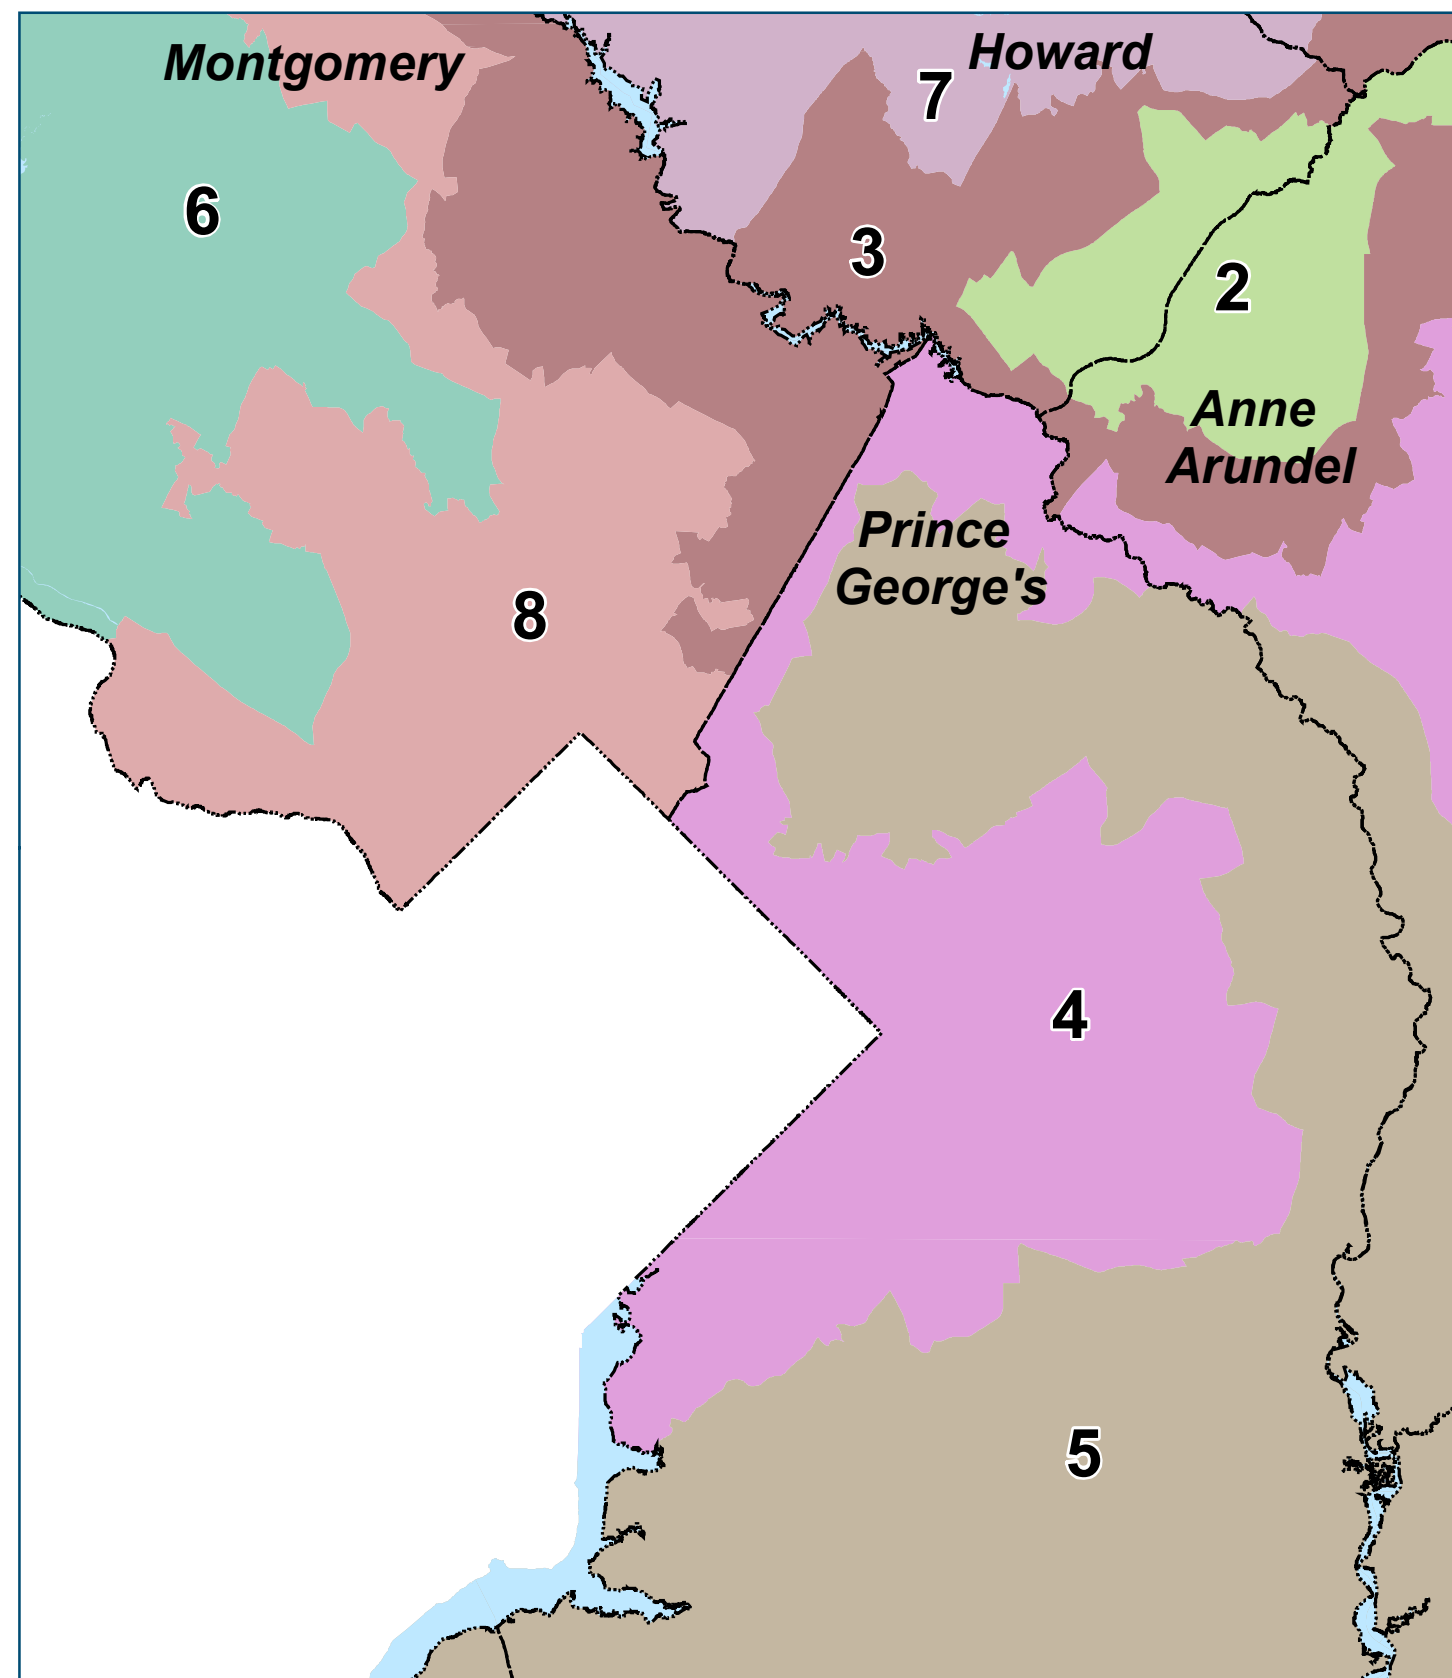

Governor Martin O'Malley's 2011 Congressional District Plan

October 15, 2011

Prince George's & Montgomery Counties Inset

Baltimore Region Inset