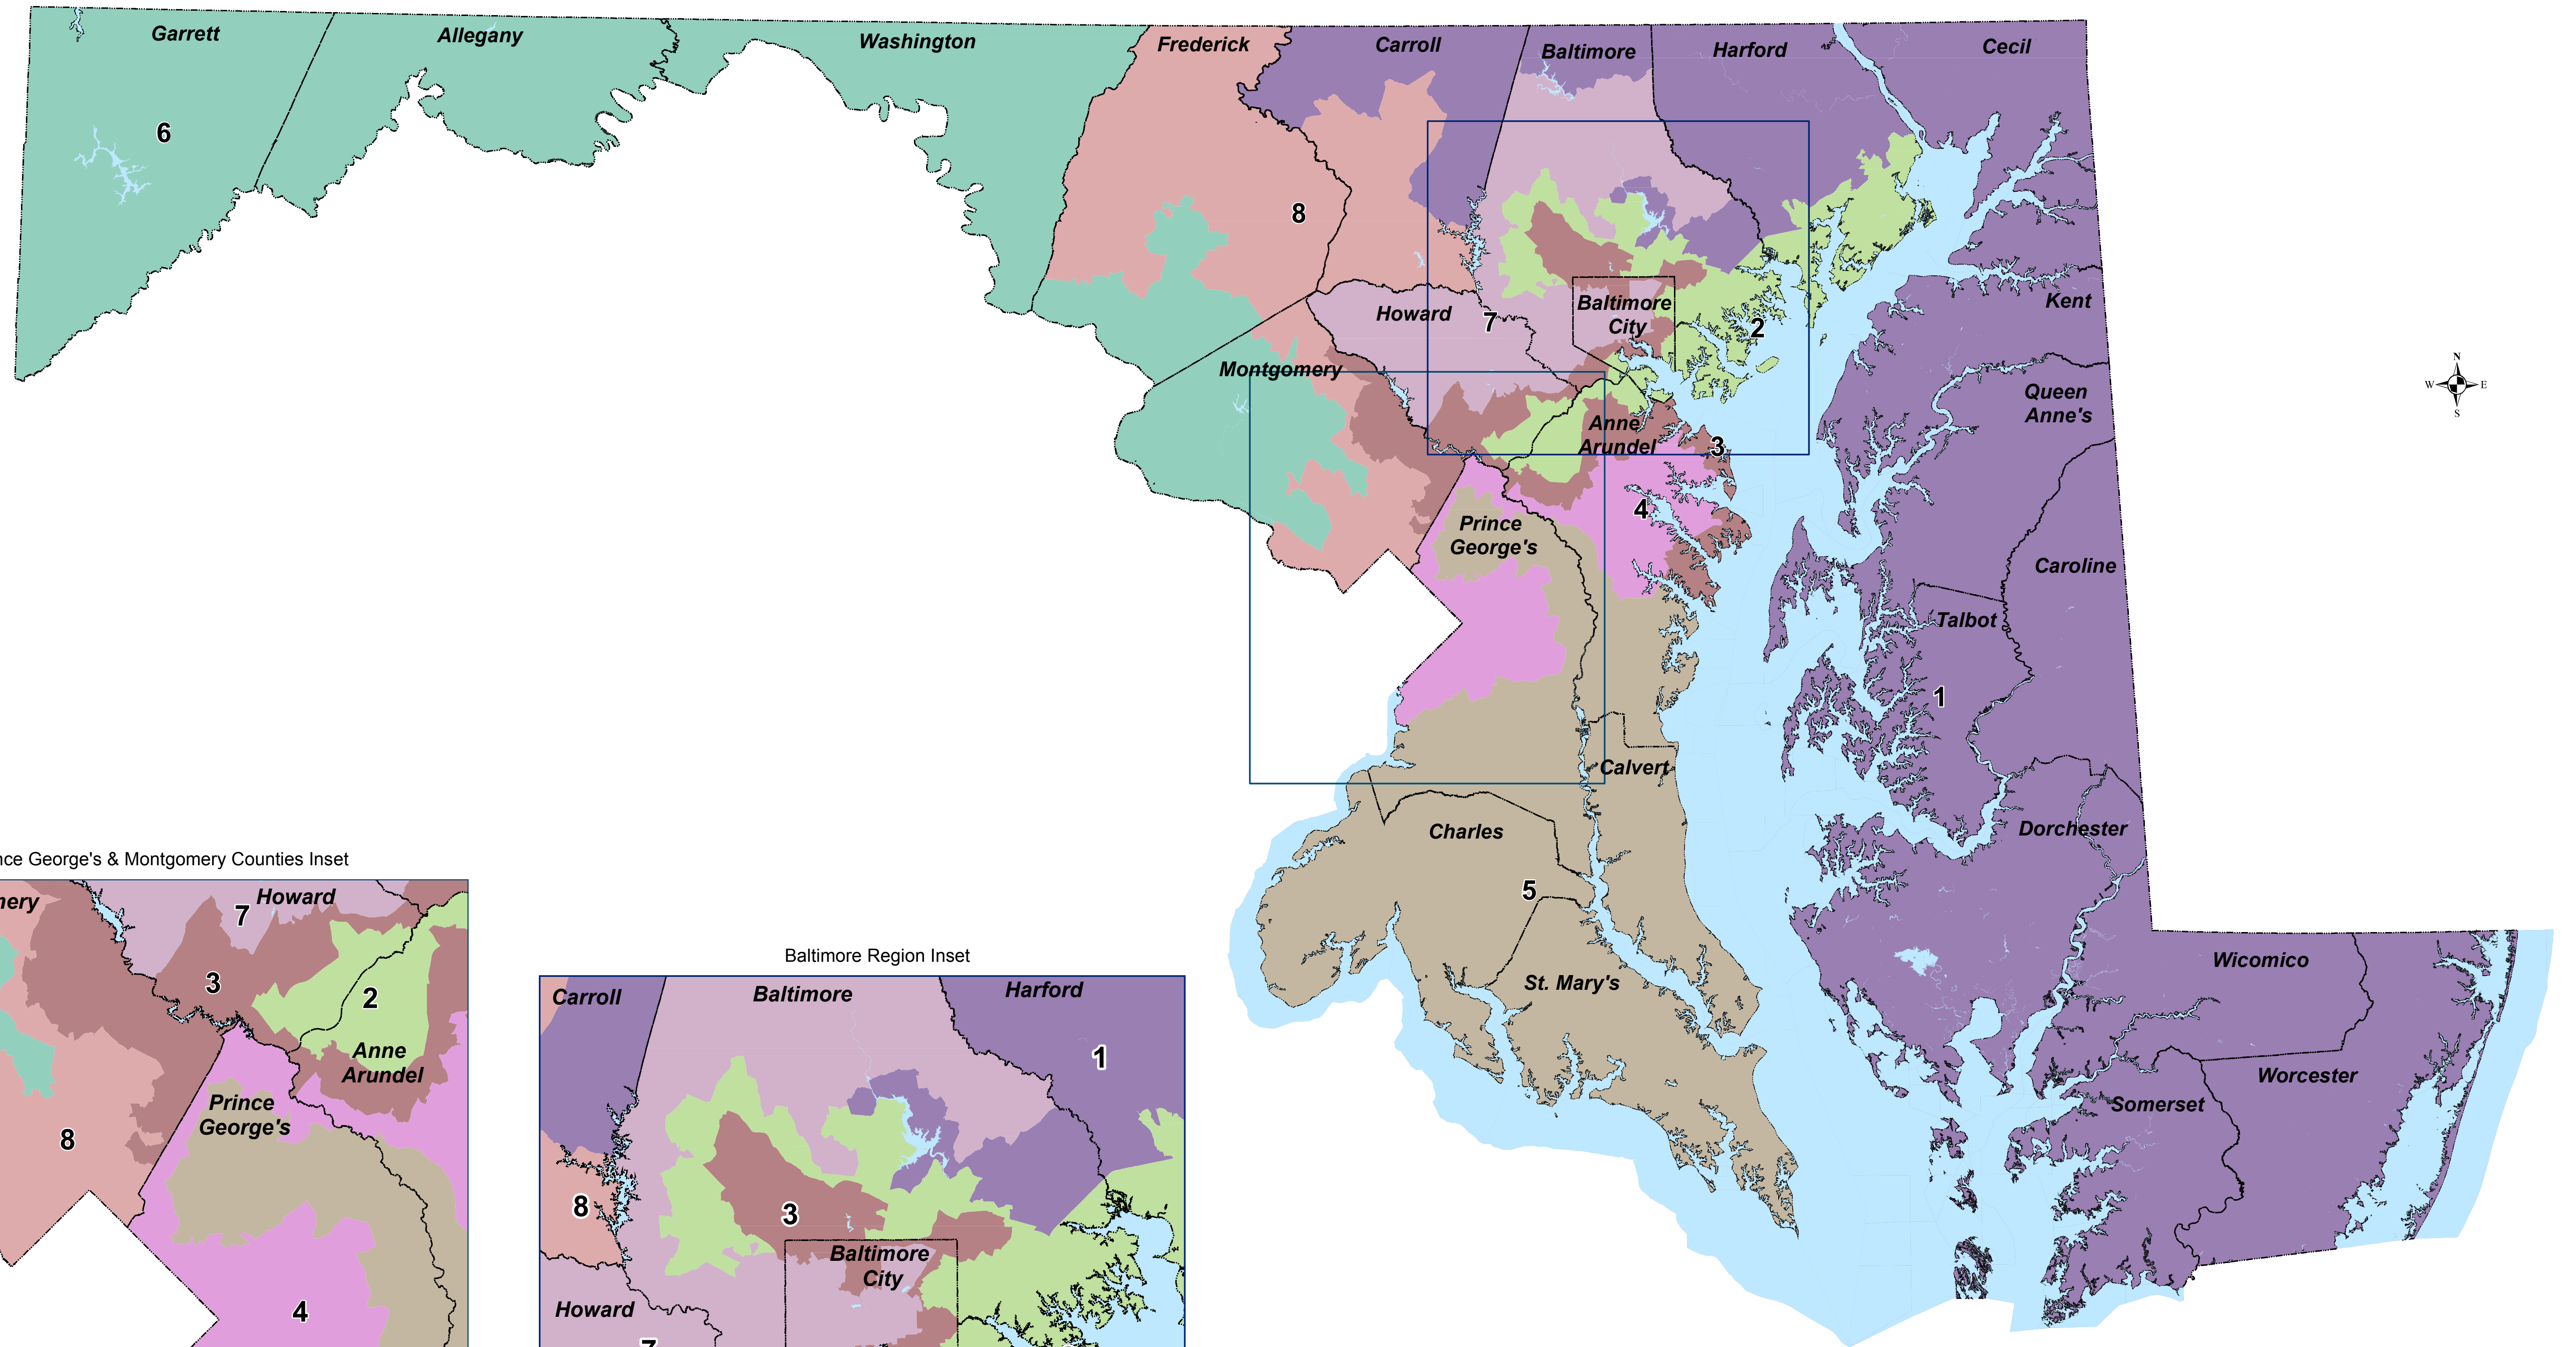

Governor Martin O'Malley's 2011 Congressional District Plan

October 15, 2011

Prince George's & Montgomery Counties Inset

Baltimore Region Inset