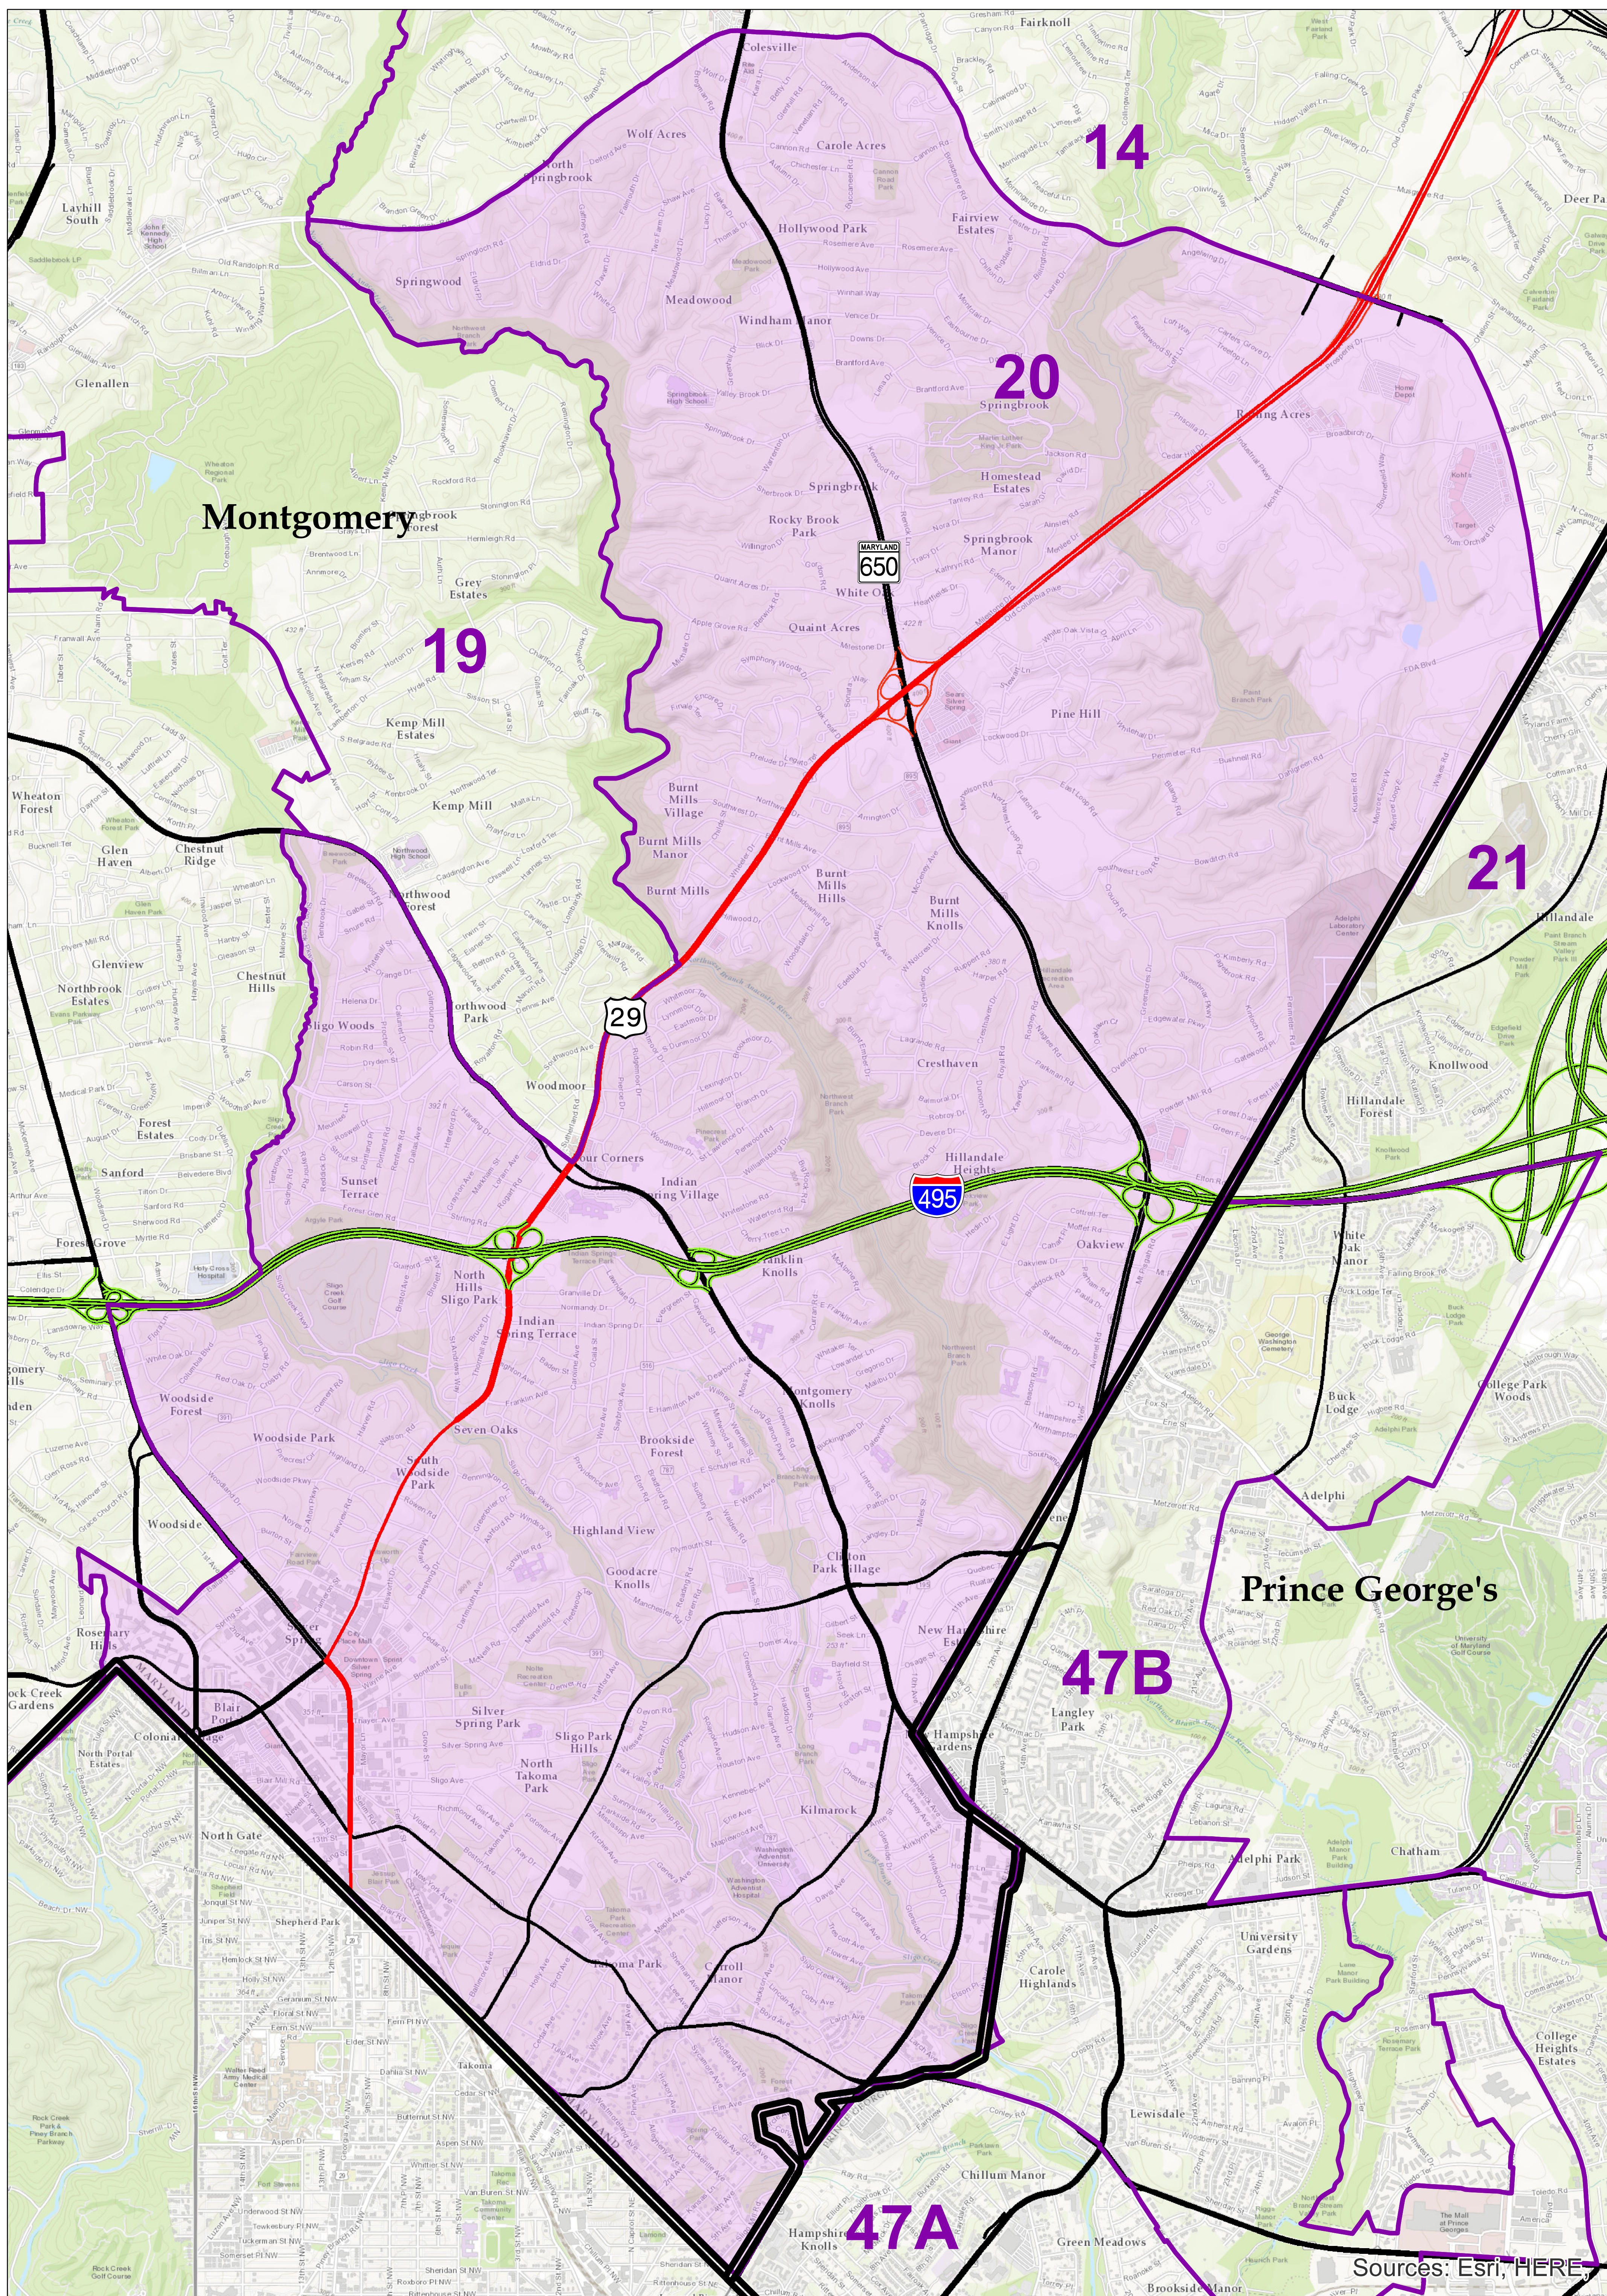

Maryland 2012 Legislative District 20

SJR1/HJR1, February 24, 2012

MARYLAND DEPARTMENT OF

Prepared by Maryland Department of Planning
State Data Center, Redistricting, April 2017

Note: Legislative District Boundary line is based on
Census TIGER/Line.

Sources: Esri, HERE