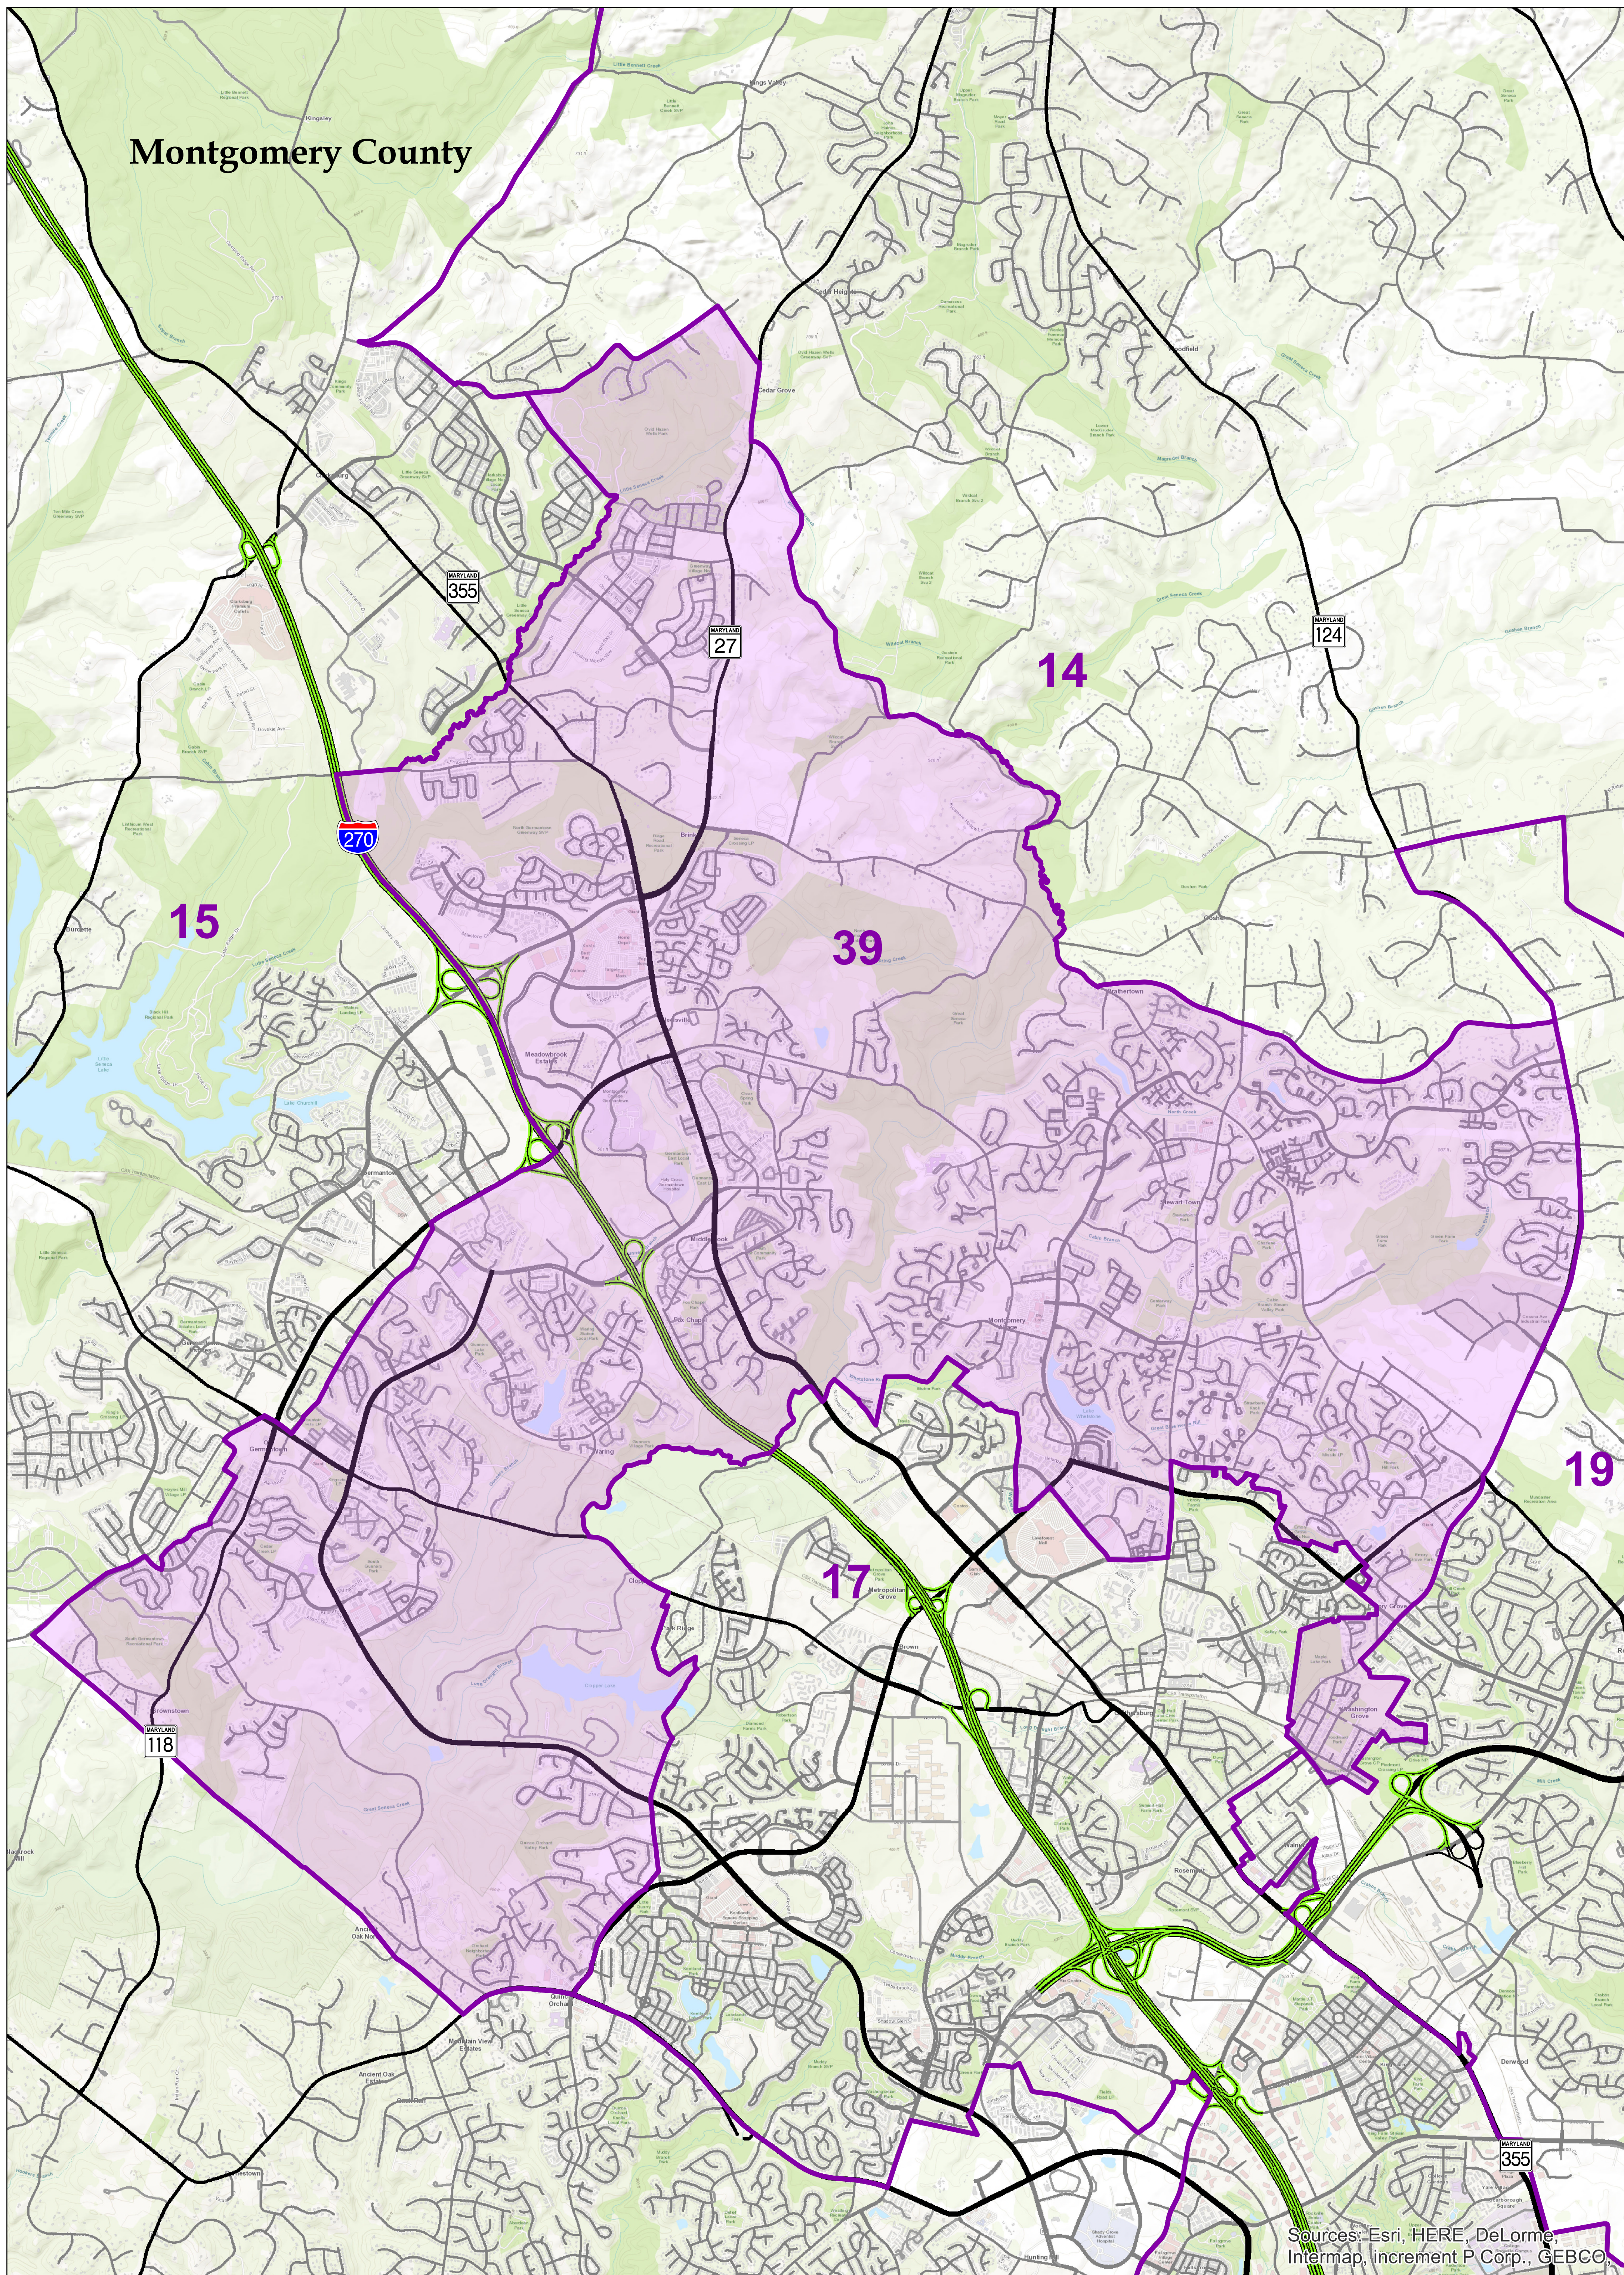

# Maryland 2012 Legislative District 39

SJR1/HJR1, February 24, 2012

Prepared by Maryland Department of Planning  
State Data Center, Redistricting, October 2017

Note: Legislative District Boundary line is based on  
Census TIGER/Line.

Sources: Esri, HERE, DeLorme, Intermap, increment P Corp., GEBCO