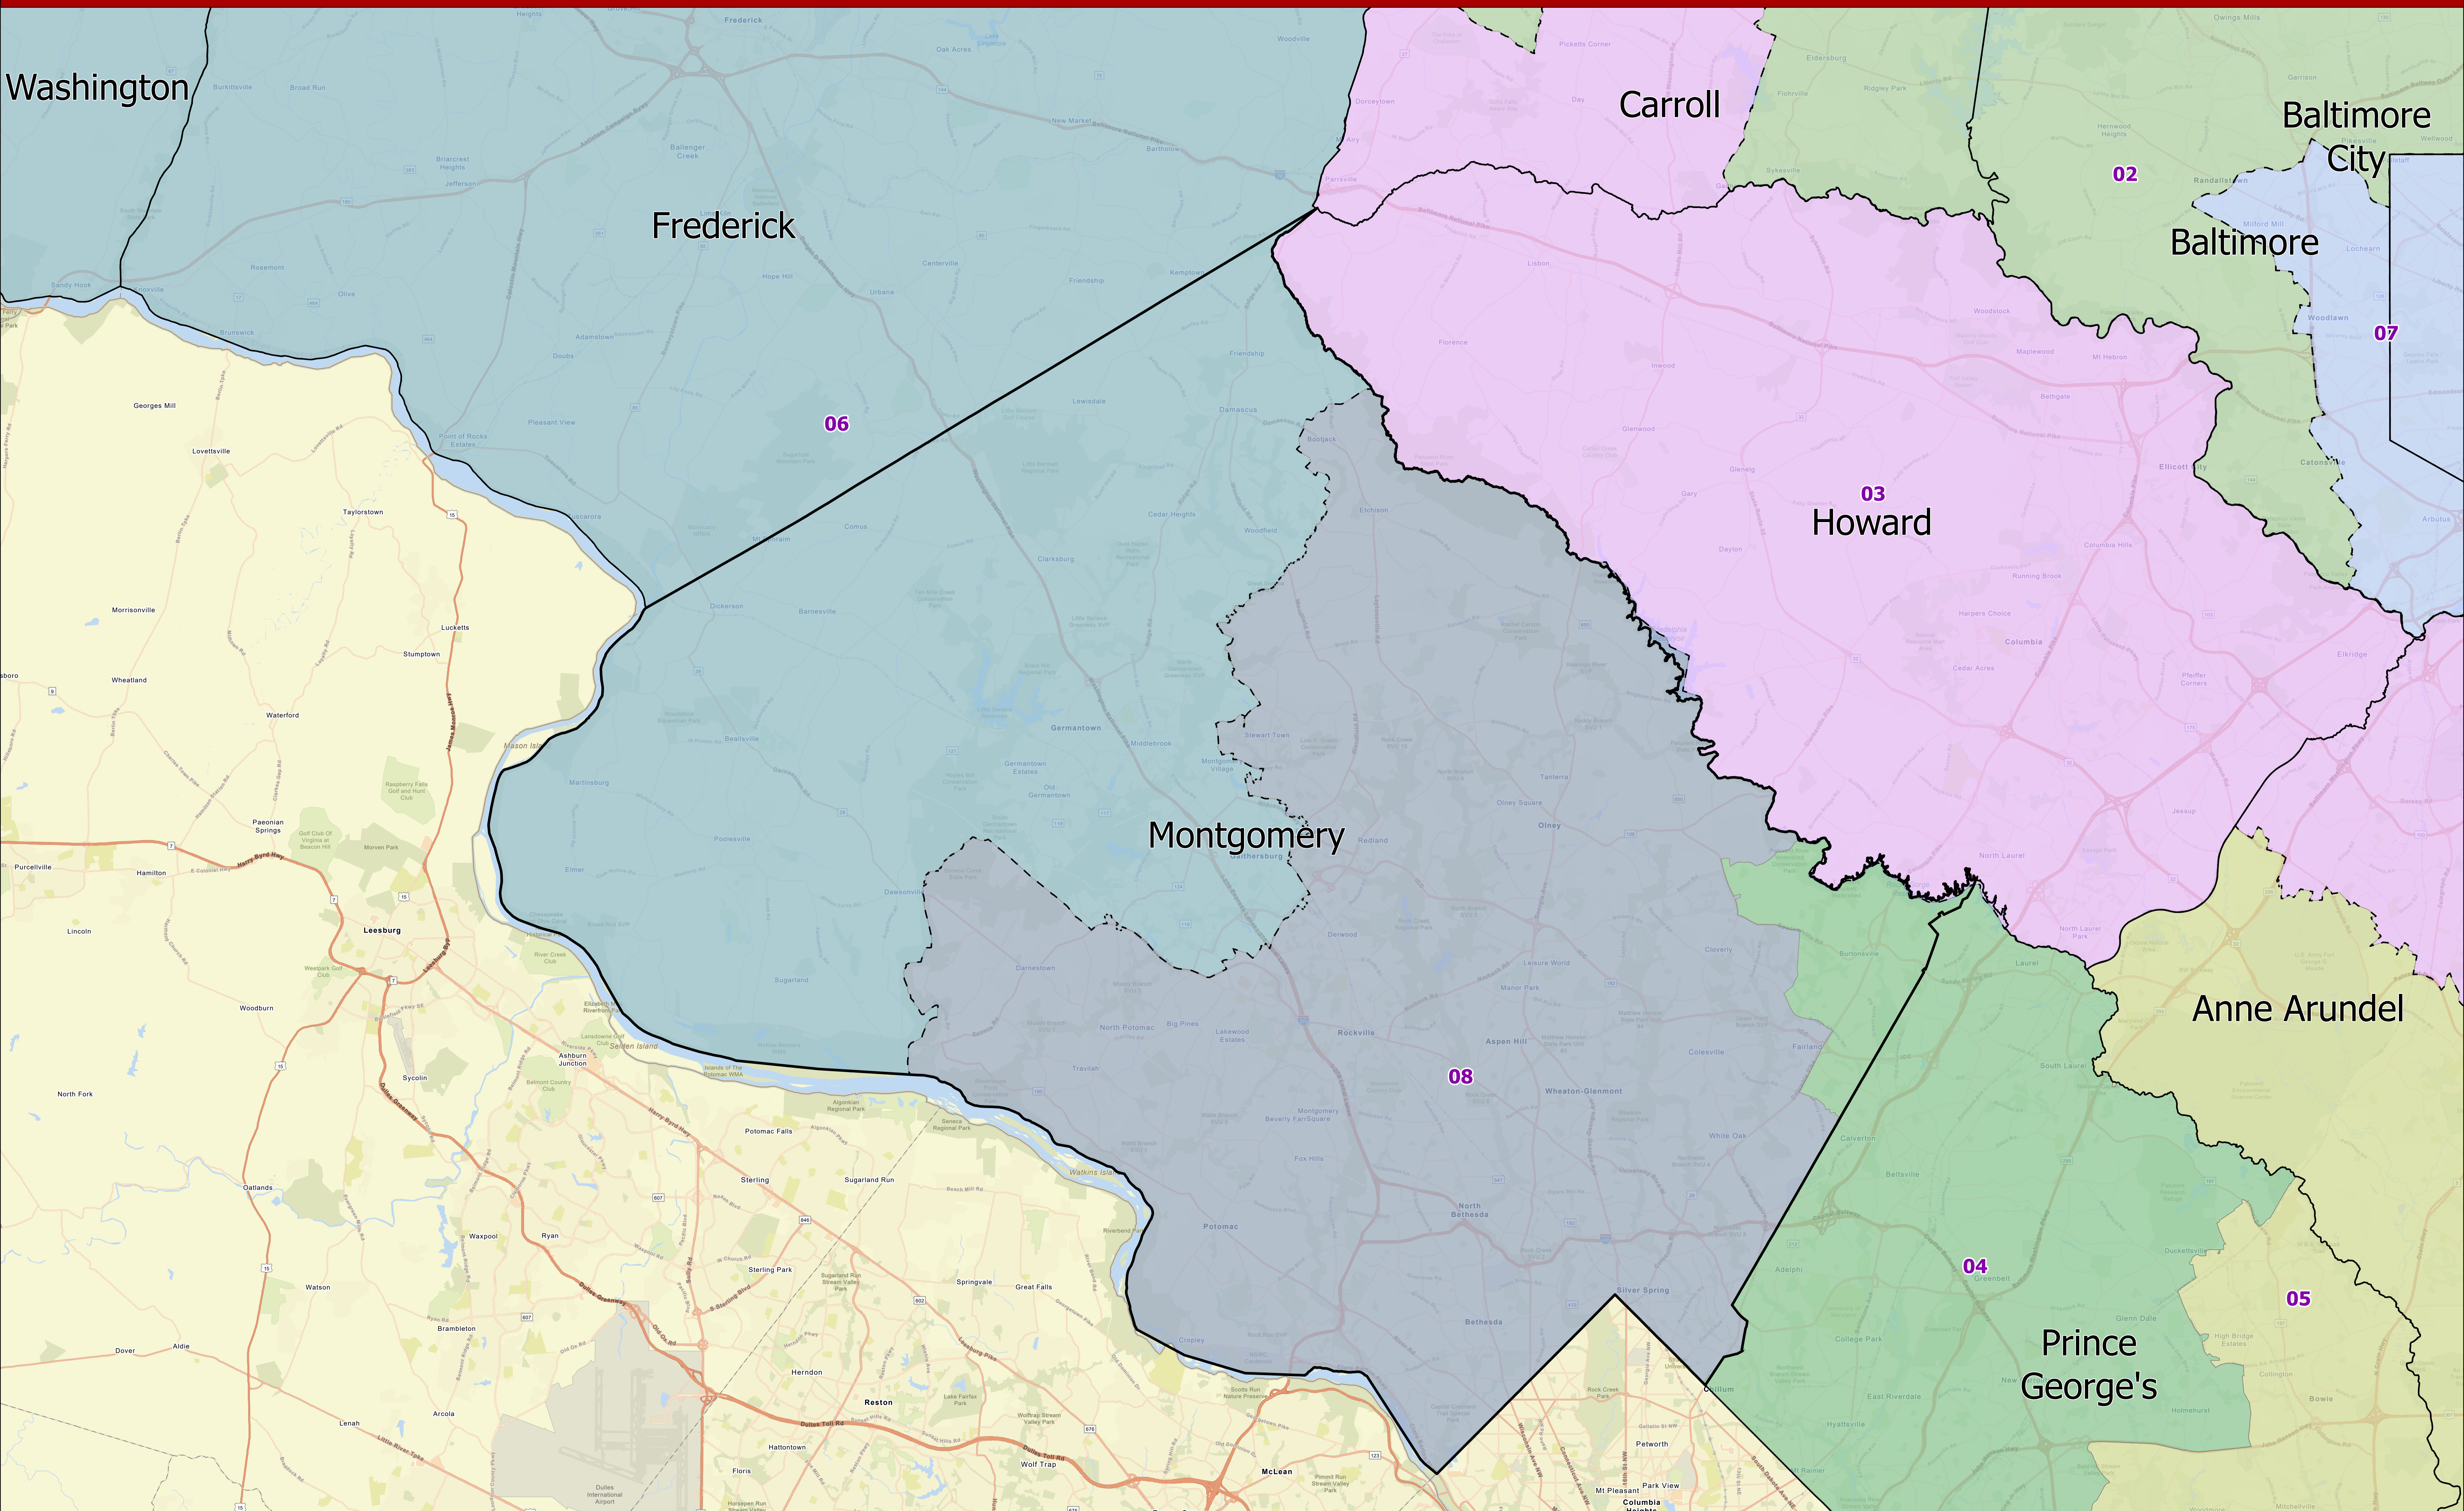

Maryland 2022 Congressional Districts Montgomery County

Senate Bill 1012- General Assembly 2022 Session

Data Source: 2020 Census TIGER/Line Files & Senate Bill 1012
General Assembly 2022 Session
Prepared by the Maryland Department of Planning
July 2022