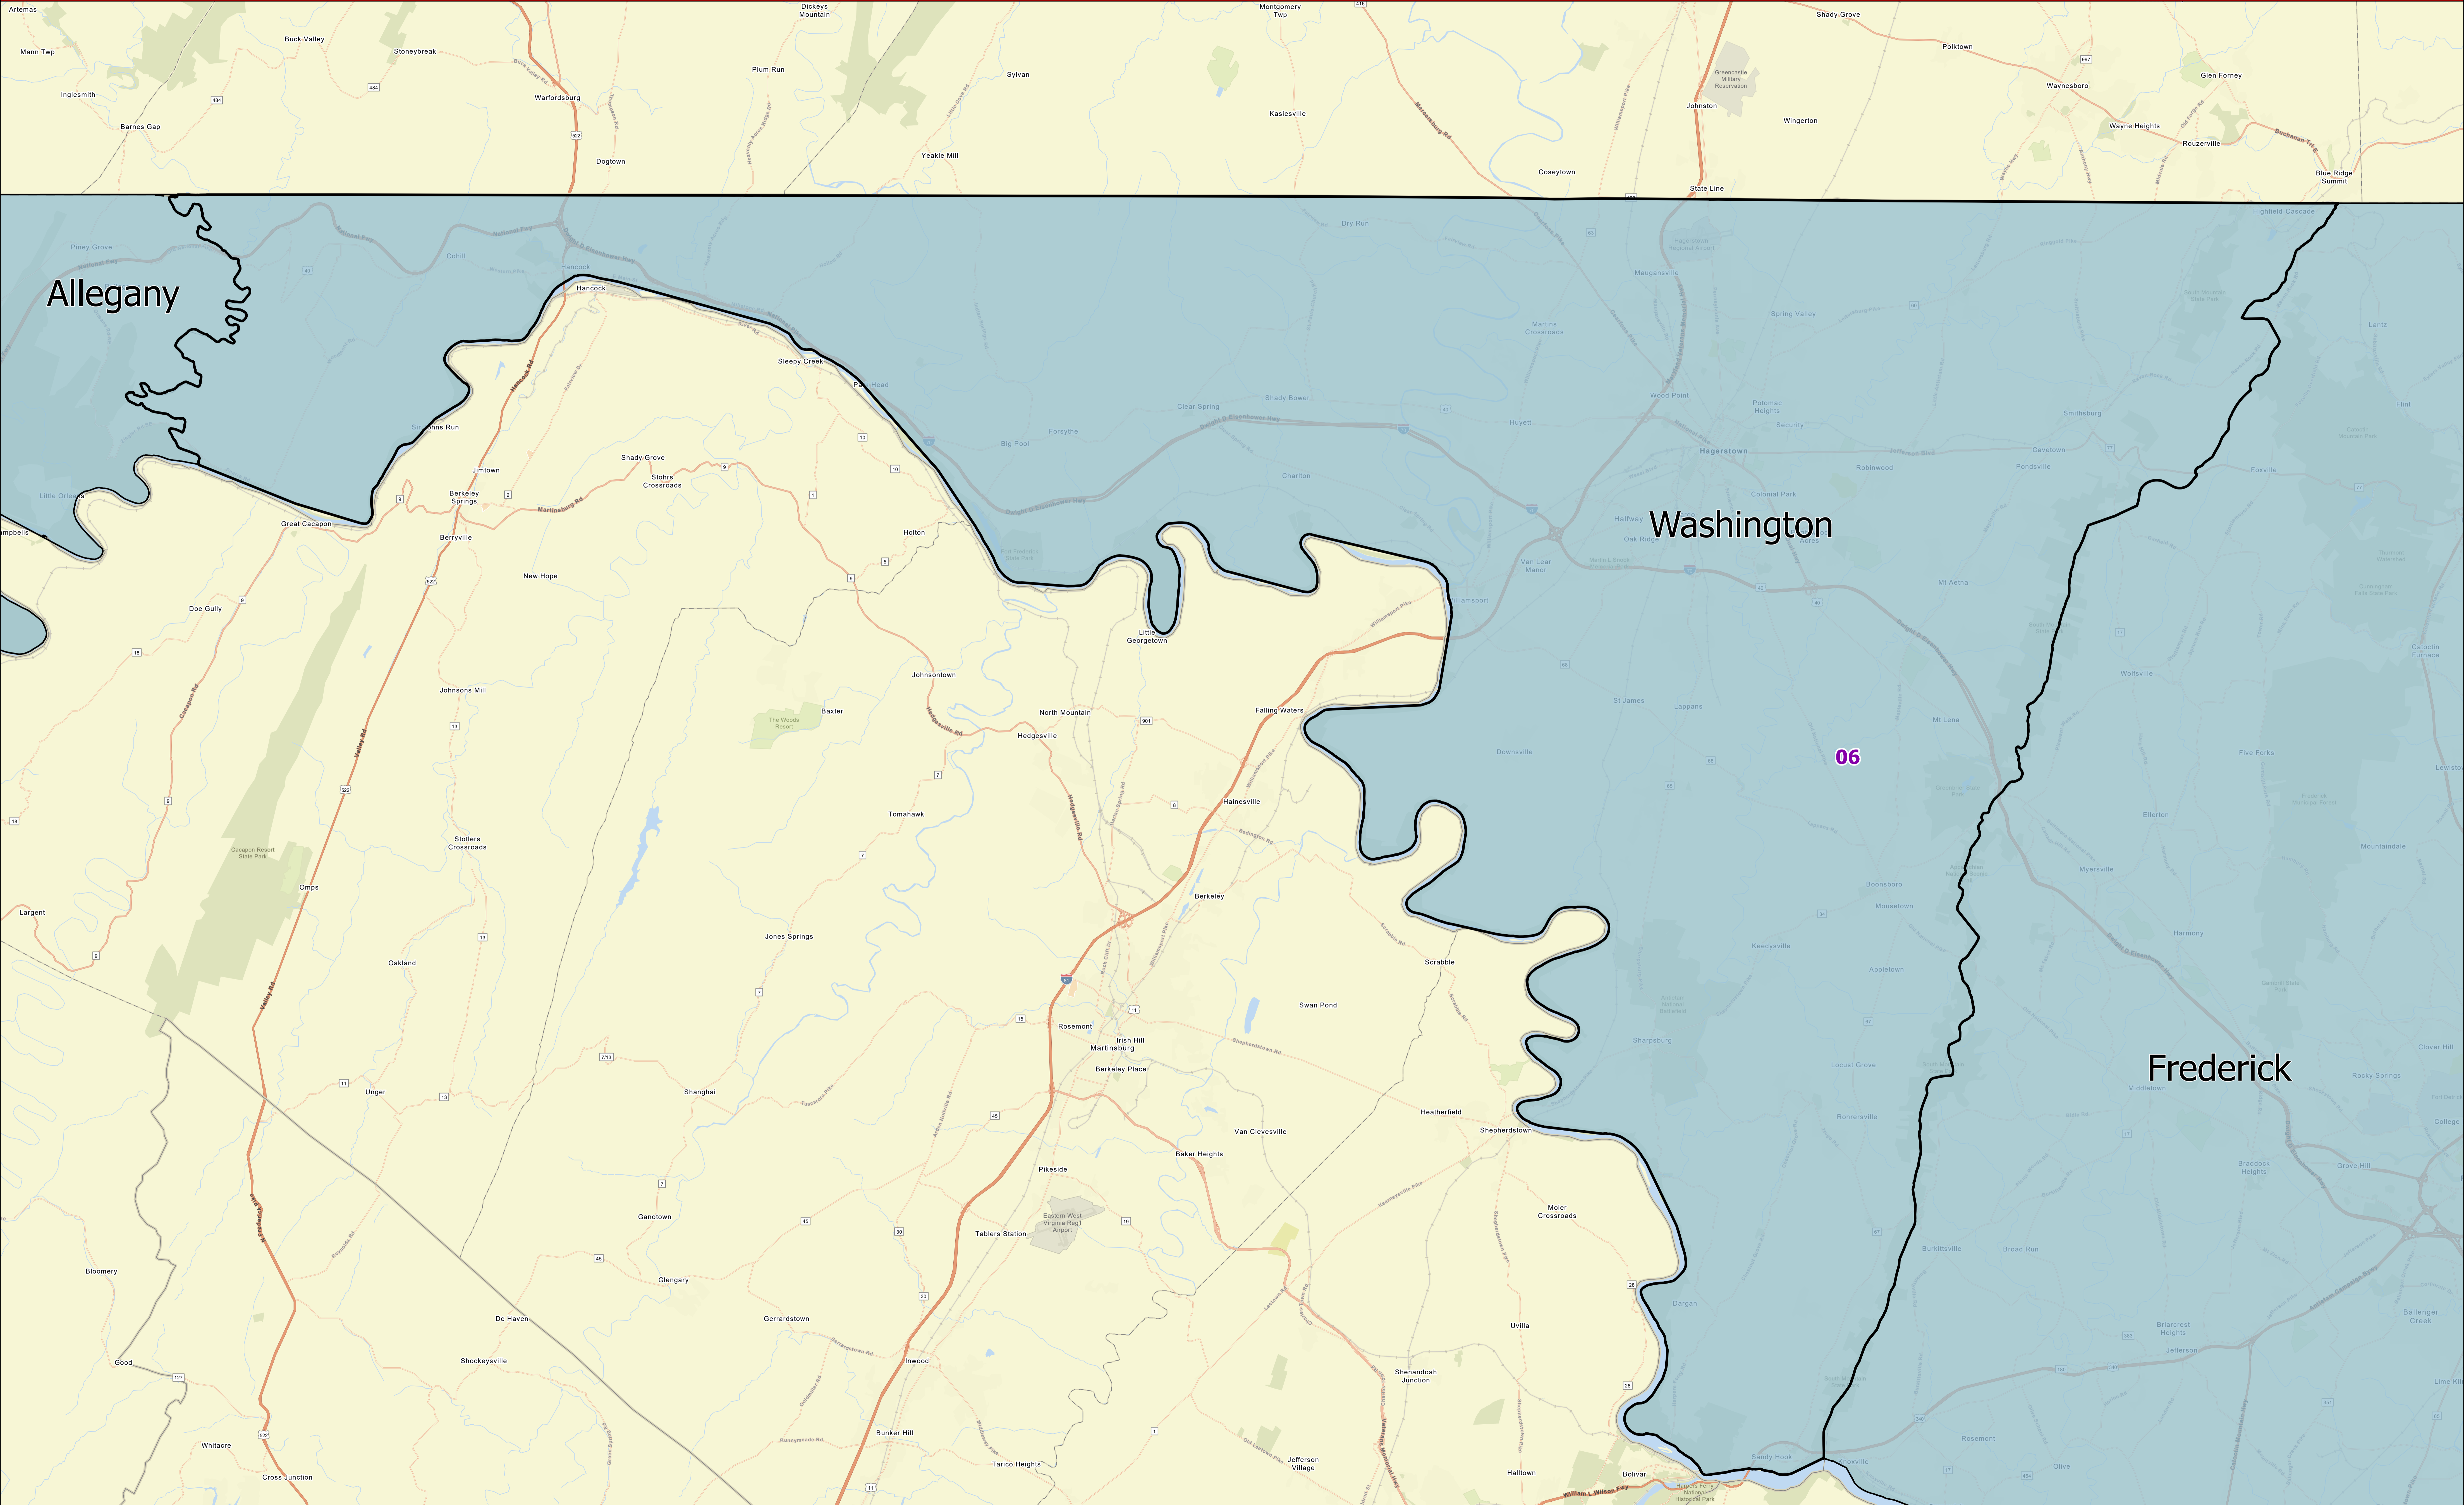

Maryland 2022 Congressional Districts Washington County

Senate Bill 1012- General Assembly 2022 Session

Data Source: 2020 Census TIGER/Line Files & Senate Bill 1012
General Assembly 2022 Session
Prepared by the Maryland Department of Planning
July 2022