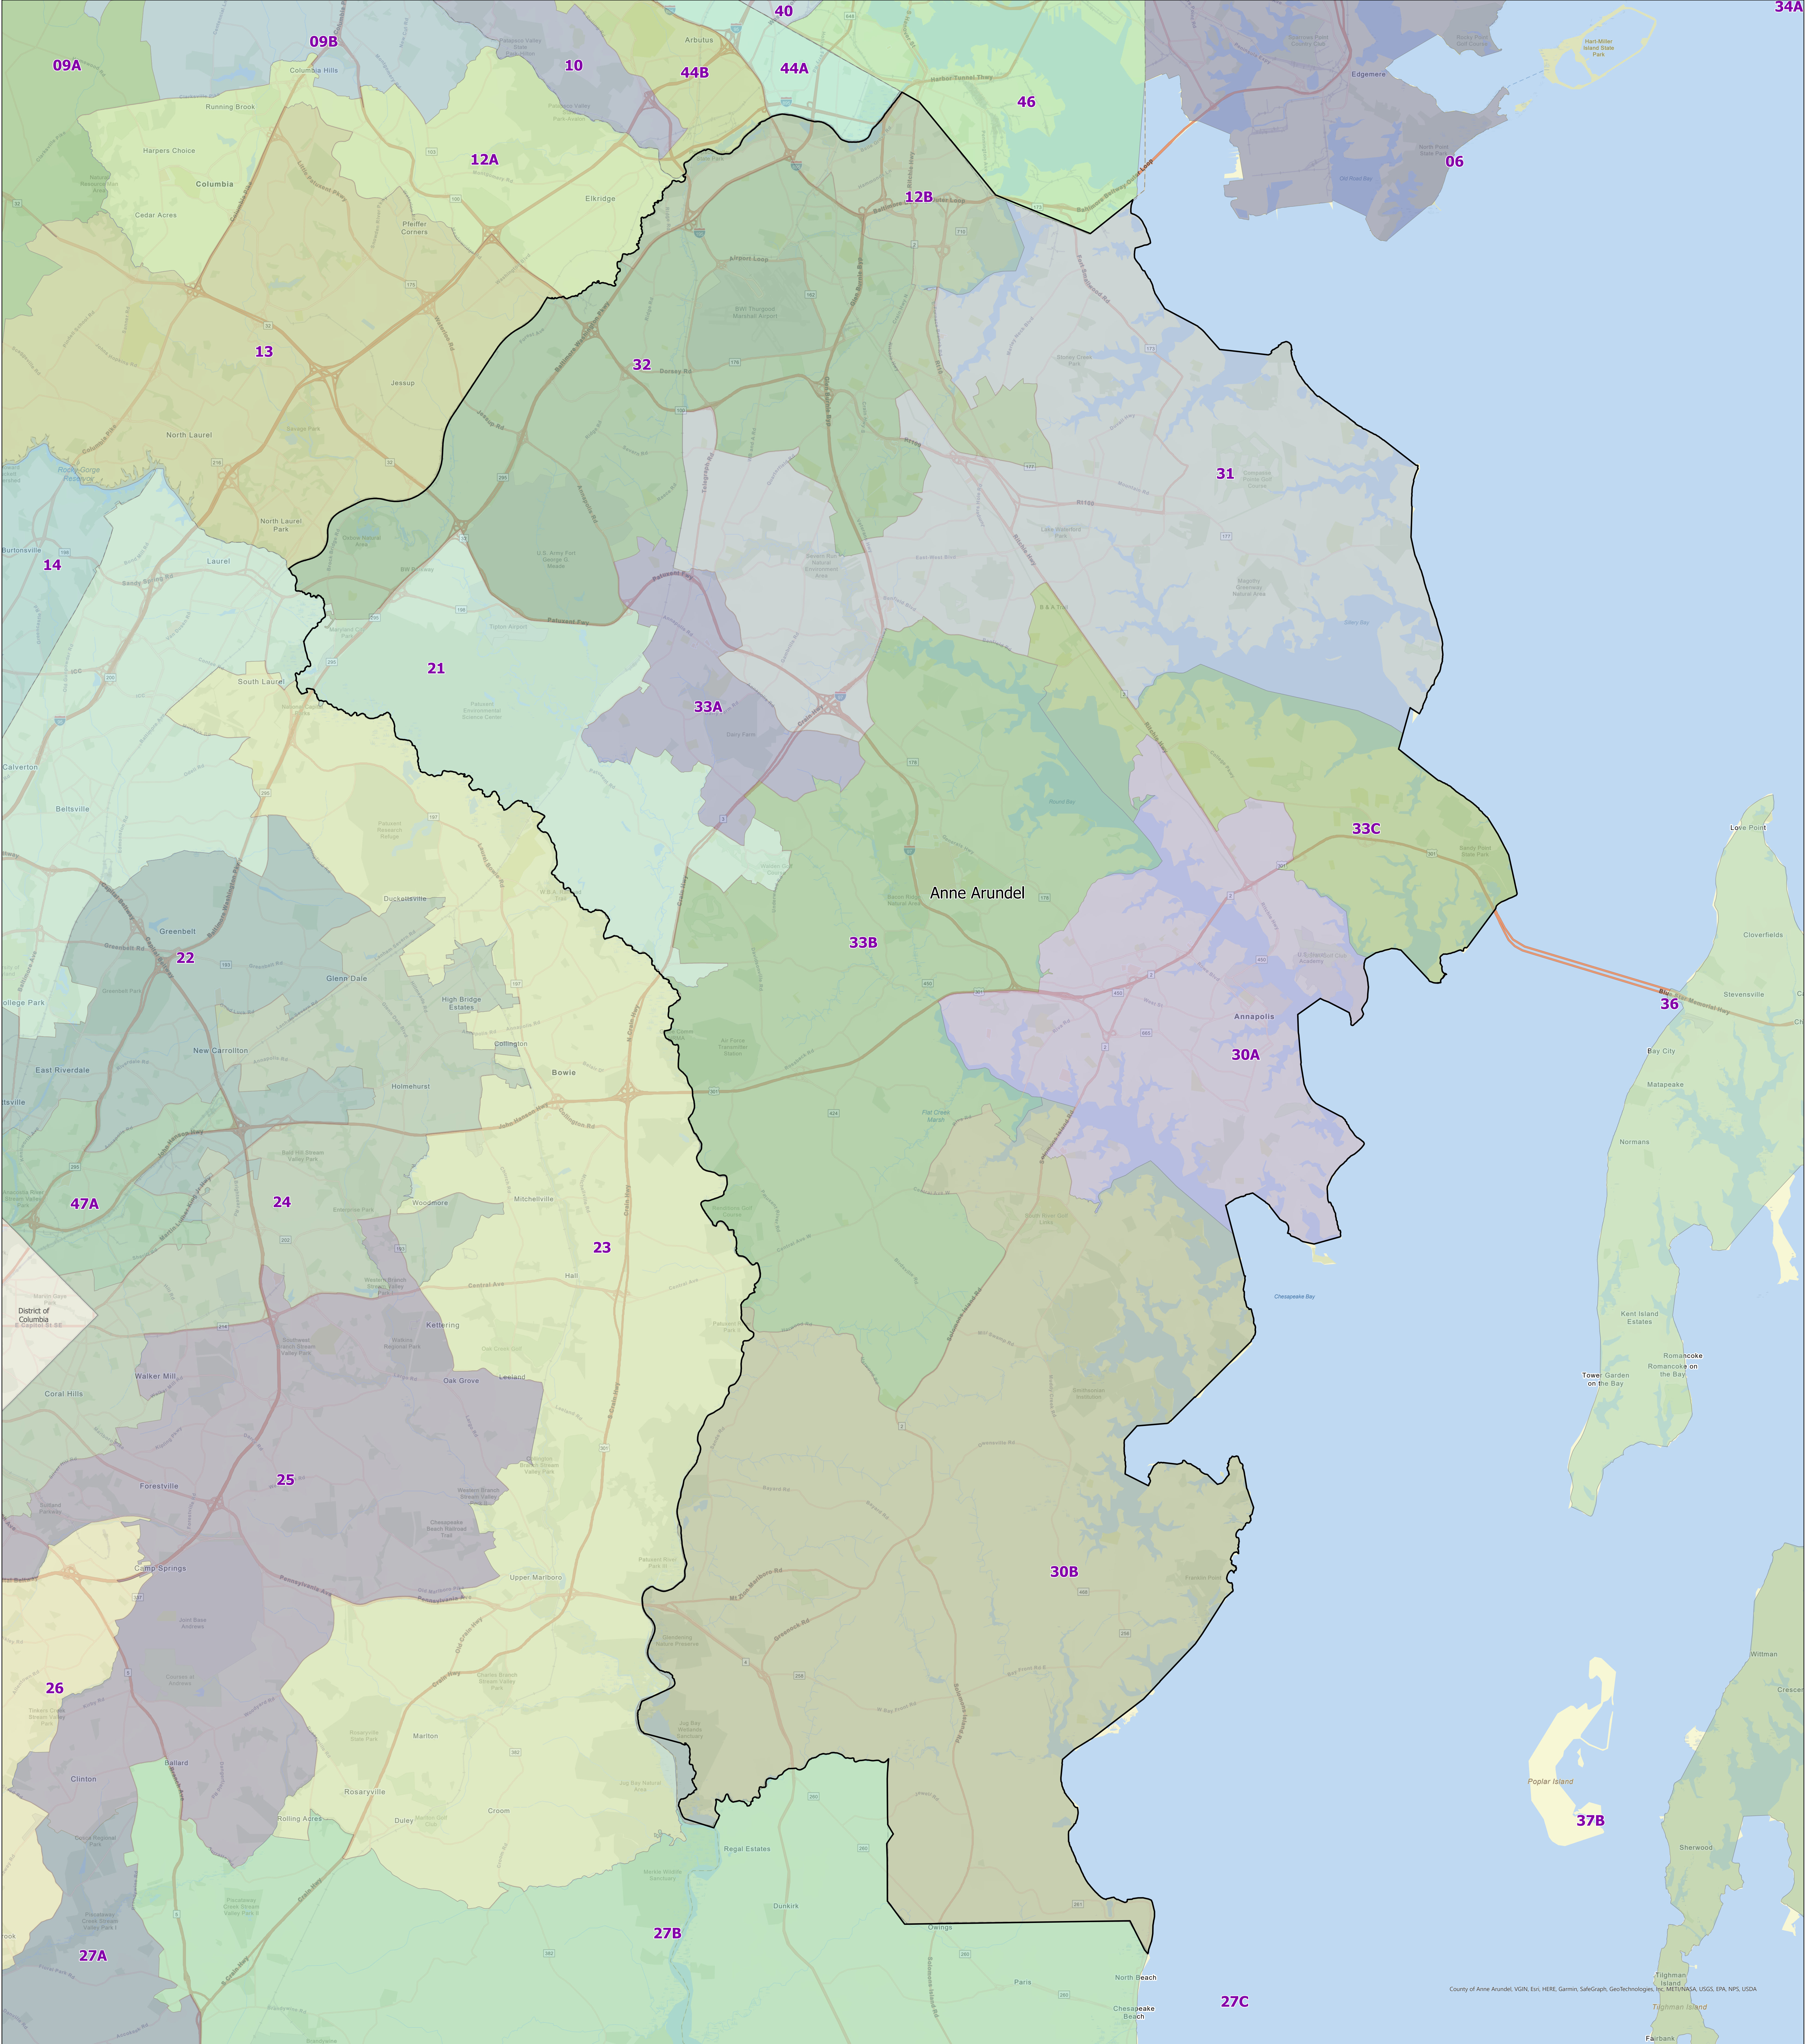

Maryland 2022 Legislative Districts Anne Arundel County

Senate Joint Resolution 2 - General Assembly 2022 Session

Data Source: 2020 Census TIGER/Line Files & Senate Joint Resolution 2
General Assembly 2022 Session
Prepared by the Maryland Department of Planning
July 2022

Legend	
	County Boundary
	DISTRICT 12B
	21
	30A
	30B
	31
	32
	33A
	33B
	33C

County of Anne Arundel, VGIN, Esri, HERE, Garmin, SafeGraph, GeoTechnology, Inc., METRACADA, USGS, EPA, NPS, USDA