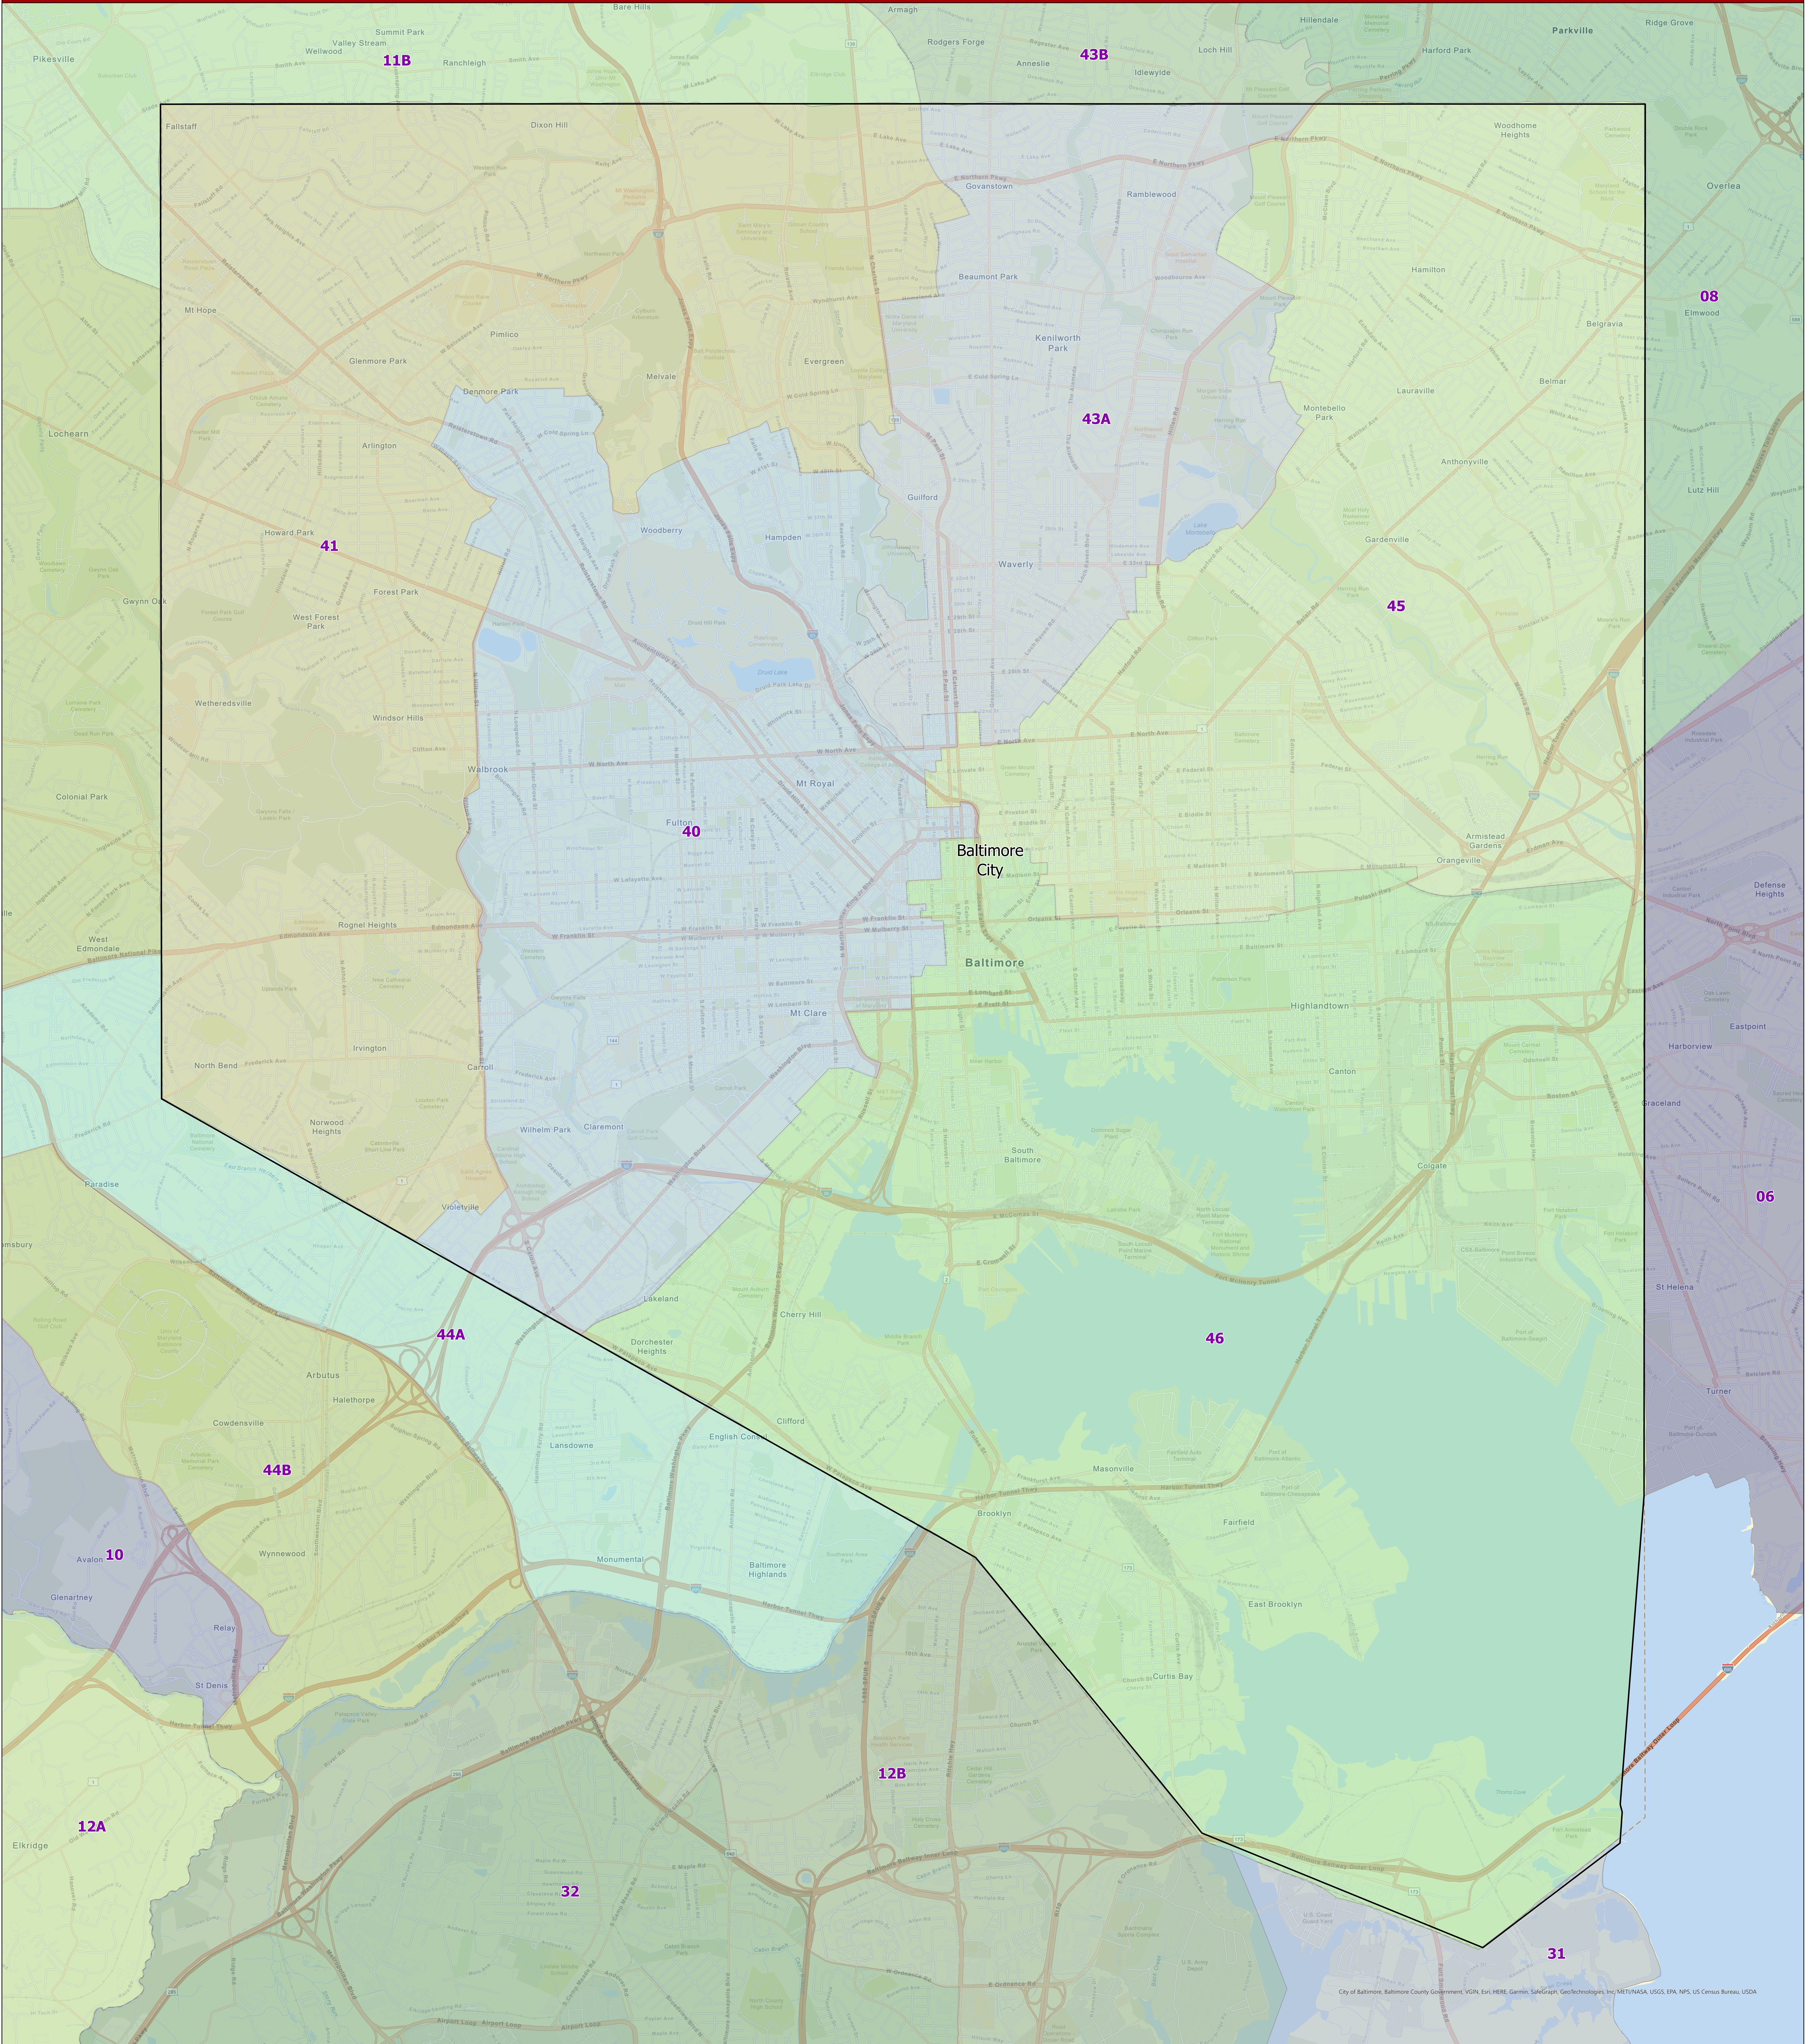

Maryland 2022 Legislative Districts Baltimore City

Senate Joint Resolution 2 - General Assembly 2022 Session

Data Source: 2020 Census TIGER/Line Files & Senate Joint Resolution 2
General Assembly 2022 Session
Prepared by the Maryland Department of Planning
July 2022